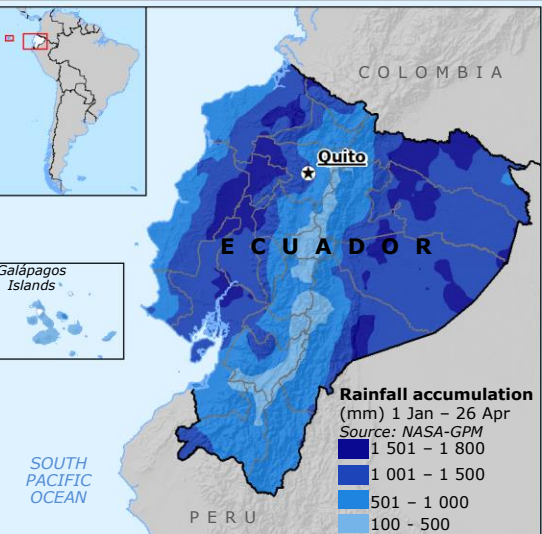

Ecuador | Severe weather, floods and landslide

IMPACT OVERVIEW

as of 27 April

- 82** Fatalities
- 39** Missing people
- 93** Injured people
- 69 325** Impacted people
- 14 809** Affected houses

Source: SGR #1, #2

Impacted people per province as of 27 April

Source: SGR

- 29 907
- 14 399
- 1 001 – 10 000
- 101 – 1 000
- 4 – 100

Flooded area over 15-28 April
Source: JRC GloFAS GFM, NASA MODIS

- Adm Affected province
- Huge deadly landslide
Source: SGR
- Built-up area
Source: JRC GHSL
- River
- Country boundary
- Province boundary