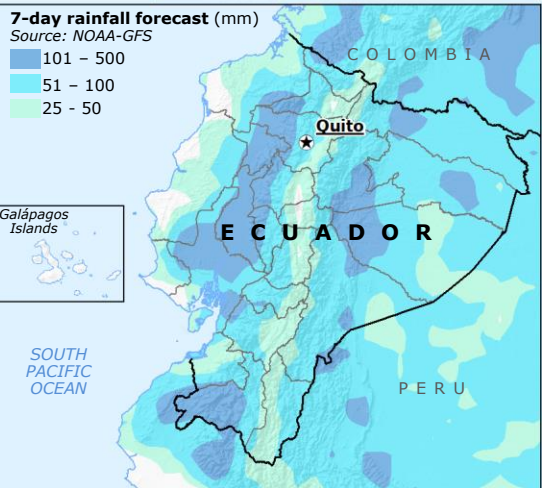

Ecuador | Severe weather, floods and landslide

IMPACT OVERVIEW

as of 27 April

- 82** Fatalities
- 39** Missing people
- 93** Injured people
- 69 325** Impacted people
- 14 809** Affected houses

Source: SGR #1, #2

Impacted people per province as of 27 April

Source: SGR

- 29 907
- 14 399
- 1 001 – 10 000
- 101 – 1 000
- 4 – 100

Flooded area over 15-28 April
Source: JRC GloFAS GFM, NASA MODIS

- Adm Affected province
- Huge deadly landslide
Source: SGR
- Built-up area
Source: JRC GHSL
- River
- Country boundary
- Province boundary