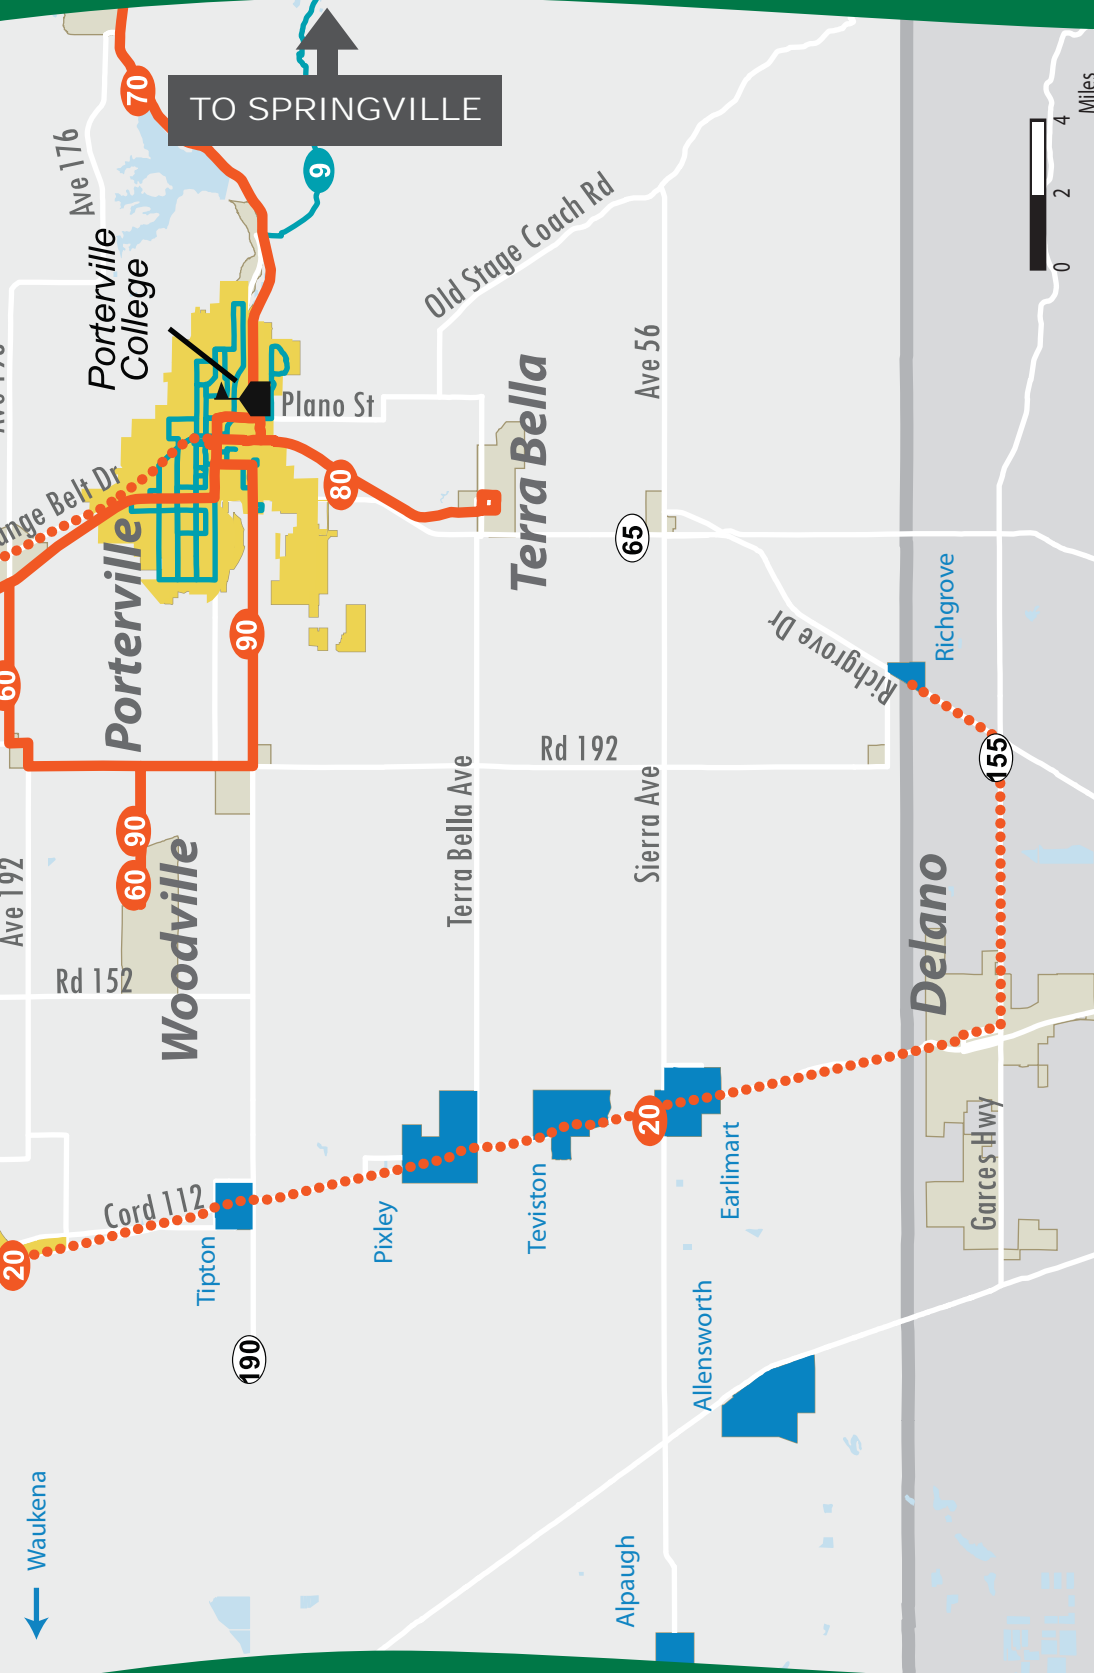

*Free transfer to VT Route 1
 **Accept transfer from VT Route 1

Route 40/Southeast County

Northbound

WEEKDAY SCHEDULE

**PORTERVILLE Transit Center	STRATHMORE Ave 196 & Orange Belt	LINDSAY City Hall	LINDSAY McDonald's (Hwy. 65)	TULARE COS Campus	TULARE Hwy.137 & Mooney Blvd	*VISALIA Govt. Plaza (Transfer)
5:45	5:58	6:06	6:11	6:30	6:36	6:45
6:50	7:03	7:11	7:16	7:35	7:41	7:50
7:55	8:08	8:16	8:21	8:40	8:46	8:55
9:00	9:13	9:21	9:26	9:45	9:51	10:00
10:05	10:18	10:26	10:31	10:50	10:56	11:05
11:10	11:23	11:31	11:36	11:55	12:01	12:10
1:10	1:23	1:31	1:36	1:55	2:01	2:10
2:15	2:28	2:36	2:41	3:00	3:06	3:15
3:20	3:33	3:41	3:46	4:05	4:11	4:20
4:35	4:48	4:56	5:01	5:20	5:26	5:35
5:40	5:53	6:01	6:06	6:25	6:31	6:40
6:45	6:58	7:06	7:11	7:30	7:36	7:45

WEEKEND SERVICE

9:45	9:57	10:05	10:09	10:27	10:32	10:40
11:45	11:57	12:05	12:09	12:27	12:32	12:40
2:45	2:57	3:05	3:09	3:27	3:32	3:40
4:45	4:57	5:05	5:09	5:27	5:32	5:40

** Free transfer to/from Porterville Transit
* Free transfer to VT Route 1