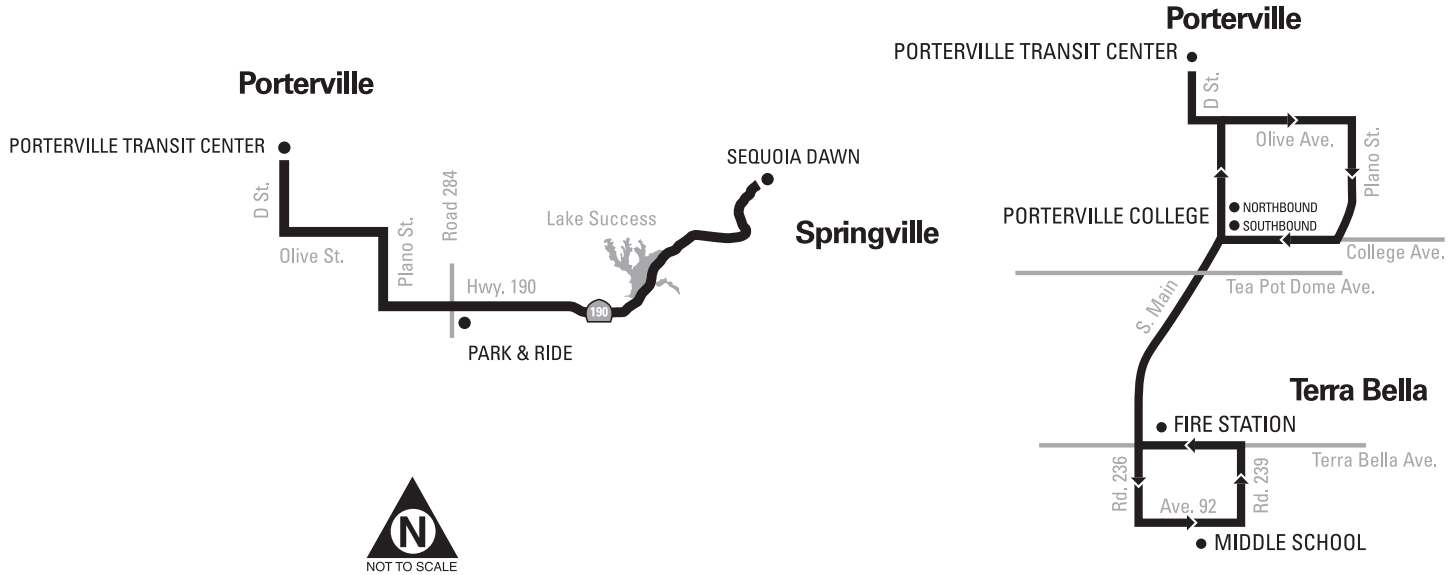

Light type = AM

Bold type = PM

*Free transfer to/from Porterville Transit

TULARE COUNTY AREA TRANSIT (TCaT)

Route 70/Porterville • Springville

Route 80/Porterville • Terra Bella

This map is NOT to scale.

Porterville–Springville

▶ EASTBOUND		
* PORTERVILLE Transit Center	PARK & RIDE Road 284 & Hwy 190	SPRINGVILLE Sequoia Dawn
8:45	9:03	9:15
2:55	3:03	3:25

Porterville–Terra Bella

▶ SOUTHBOUND			
* PORTERVILLE Transit Center	PORTERVILLE Porterville College	TERRA BELLA Middle School	FIRE STATION Terra Bella Ave @ Road 236
9:55	10:00	10:12	10:15
4:05	4:10	4:22	4:25