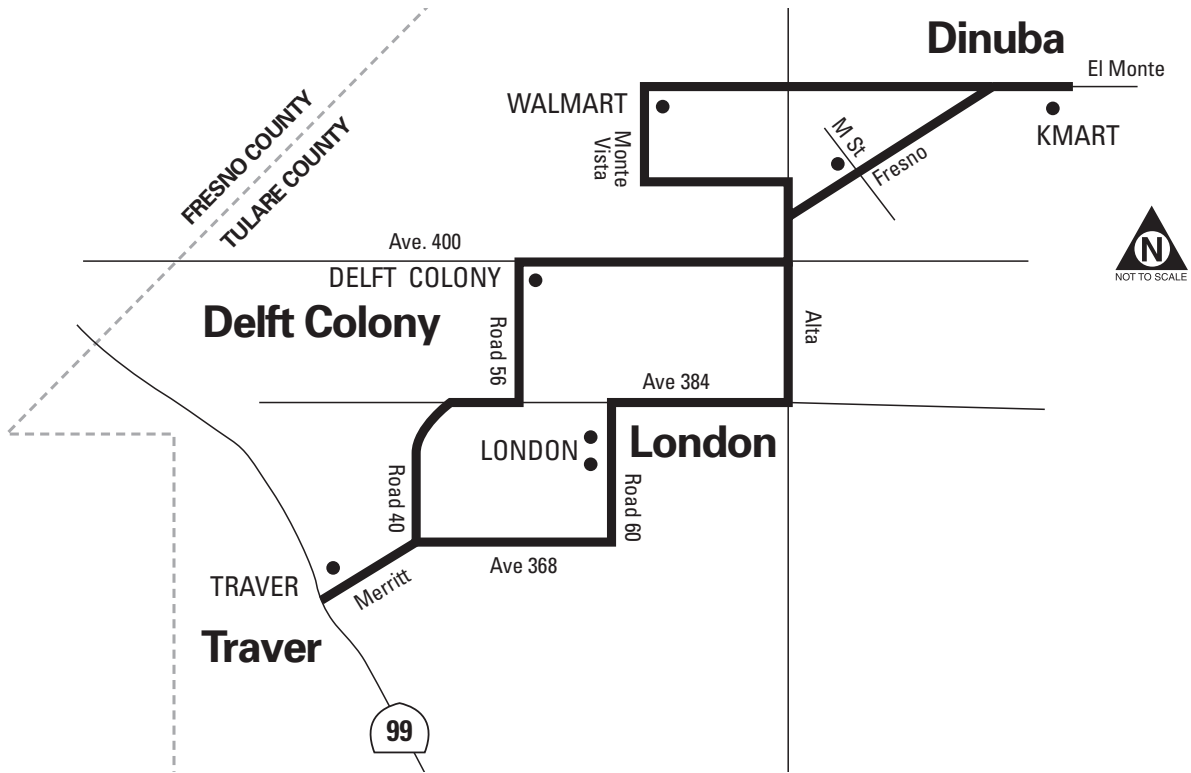

WEEKEND SERVICE

10:45	10:52	10:58	11:16	11:20	11:28	11:40
1:45	1:52	1:58	2:16	2:20	2:28	2:40
3:45	3:52	3:58	4:16	4:20	4:28	4:40
5:45	5:52	5:58	6:16	6:20	6:28	6:40

Light type = AM
Bold type = PM

* Accept transfer to VT Route 1
 ** Free transfer to/from Porterville Transit

TULARE COUNTY AREA TRANSIT (TCaT)

Route 50/Dinuba • London • Traver • Delft Colony

WEEKDAY SERVICE / SERVICIO DE SEMANA									
DINUBA	SOUTHBOUND			LONDON / TRAVER			NORTHBOUND		DINUBA
DINUBA K-Mart	DINUBA Walmart	DINUBA M & Fresno	LONDON London Market	LONDON Ave. 377 & Rd. 57	TRAVER Tri M's Market 3920 Merritt	DELFT COLONY Lawrence & Rd. 57	DINUBA M & Fresno	DINUBA Walmart	DINUBA K-Mart
—	—	8:20	8:35	8:40	8:50	9:00	9:10	9:17	9:25
—	—	9:30	9:45	9:50	10:00	10:10	10:20	10:25	10:33
12:45	12:53	12:58	1:13	1:18	1:28	1:38	1:48	1:53	2:01
5:00	5:08	5:13	5:28	5:33	5:43	5:53	6:03	6:08	6:16

SATURDAY SERVICE / SERVICIO DEL SABADO									
DINUBA	SOUTHBOUND			LONDON / TRAVER			NORTHBOUND		DINUBA
DINUBA K-Mart	DINUBA Walmart	DINUBA M & Fresno	LONDON London Market	LONDON Ave. 377 & Rd. 57	TRAVER Tri M's Market 3920 Merritt	DELFT COLONY Lawrence & Rd. 57	DINUBA M & Fresno	DINUBA Walmart	DINUBA K-Mart
—	9:30	—	9:45	9:50	10:00	10:10	—	10:20	—
—	10:30	—	10:45	10:50	11:00	11:10	—	11:20	—
—	1:30	—	1:45	1:50	2:00	2:10	—	2:20	—
—	2:30	—	2:45	2:50	3:00	3:10	—	3:20	—