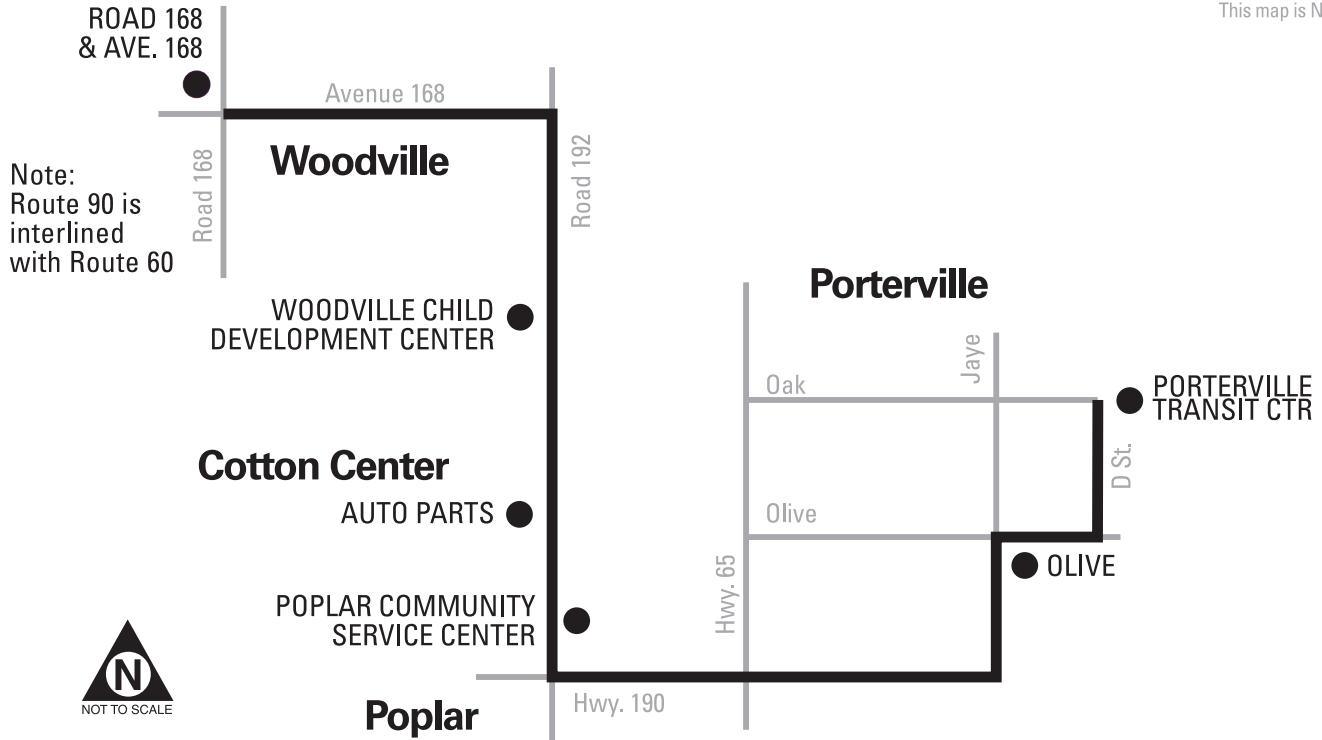

Springville–Porterville

▶ WESTBOUND		
SPRINGVILLE Sequoia Dawn	PARK & RIDE Road 284 & Hwy 190	* PORTERVILLE Transit Center
9:20	9:42	9:50
3:30	3:52	4:00

Terra Bella–Porterville

▶ NORTHBOUND		
FIRE STATION Terra Bella Ave @ Road 236	PORTERVILLE Porterville College	* PORTERVILLE Transit Center
10:20	10:30	10:35
4:30	4:40	4:45

Light type = AM **Bold type = PM**

*Free transfer to/from Porterville Transit

(TCaT) TULARE COUNTY AREA TRANSIT

Woodville • Poplar • Porterville/Route 90 (interlined with Route 60)

This map is NOT to scale.