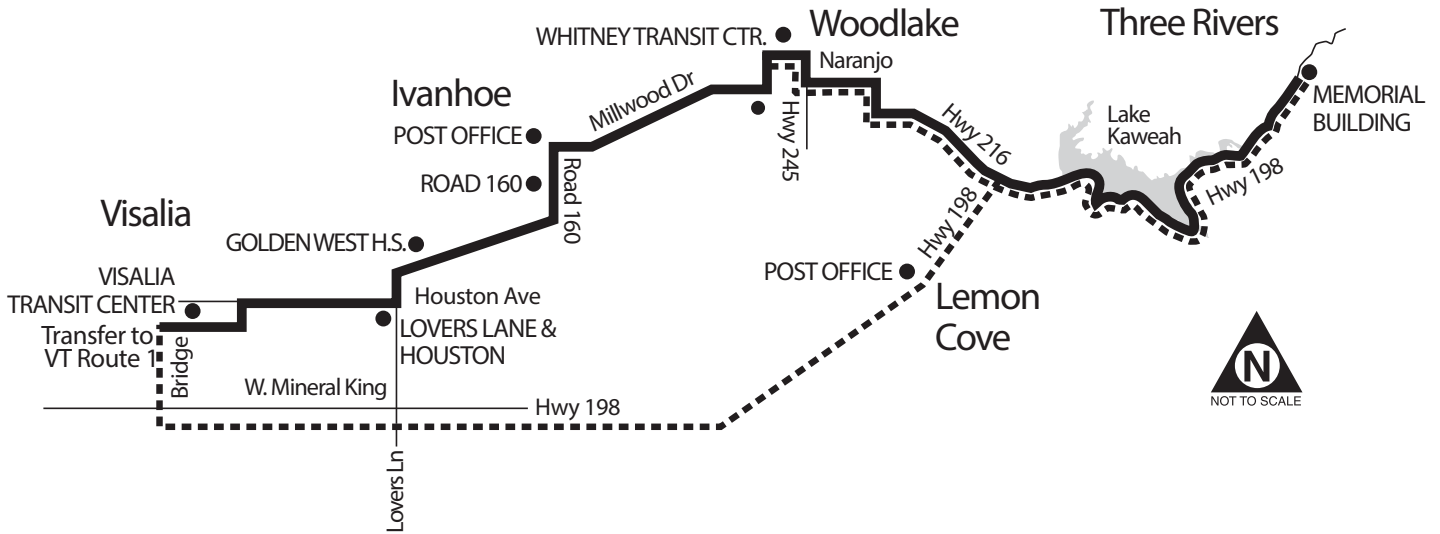

TULARE COUNTY AREA TRANSIT (TCaT)

Route 30/Northeast County

WESTBOUND

	VISALIA Transit Center	LEMON COVE Hwy 198 & Hwy 216		THREE RIVERS Memorial Bldg.	WOODLAKE Whitney Transit Ctr.	WOODLAKE N.Cypress & Hwy 216	IVANHOE Post Office	IVANHOE Road 160	VISALIA Golden West HS	VISALIA Lovers Ln & Houston	VISALIA* Transit Center
WEEKDAY	5:15	EB 5:40	WB 6:20	6:00	6:30	6:33	6:43	6:45	6:50	6:52	7:00
	—	—	—	—	7:05	7:08	7:18	7:20	7:25	7:27	7:35
	—	—	—	—	7:40	7:43	7:53	7:55	8:00	8:02	8:10
	—	—	—	—	8:15	8:18	8:28	8:30	8:35	8:37	8:45
	—	—	—	—	8:50	8:53	9:03	9:05	9:10	9:12	9:20
	—	—	—	—	10:00	10:03	10:13	10:15	10:20	10:22	10:30
	—	9:30	10:10	9:50	10:20	10:23	10:33	10:35	10:40	10:42	10:50
	—	—	—	—	11:30	11:33	11:43	11:45	11:50	11:52	12:00
	—	—	—	—	12:05	12:08	12:18	12:20	12:25	12:27	12:35
	—	—	—	—	1:15	1:18	1:28	1:30	1:35	1:37	1:45
	—	—	—	—	1:35	1:38	1:48	1:50	1:55	1:57	2:05
	—	—	—	—	2:25	2:28	2:38	2:40	2:45	2:47	2:55
	—	2:50	3:30	3:10	3:40	3:43	3:53	3:55	4:00	4:02	4:10
	—	—	—	—	4:10	4:13	4:23	4:25	4:30	4:32	4:40
—	—	—	—	4:50	4:53	5:03	5:05	5:10	5:12	5:20	
—	—	—	—	5:25	5:28	5:38	5:40	5:45	5:47	5:55	
—	—	—	—	6:00	6:03	6:13	6:15	6:20	6:22	6:30	
—	—	—	—	6:35	6:38	6:48	6:50	6:55	6:57	7:05	
—	7:15	7:55	7:35	—	—	—	—	—	—	8:15	
WEEKEND	—	8:50	9:25	9:10	9:40	9:43	9:53	9:55	10:00	10:02	10:10
	—	—	—	—	10:50	10:53	11:03	11:05	11:10	11:12	11:20
	—	—	—	—	12:55	12:58	1:08	1:10	1:15	1:17	1:25
	—	—	—	—	2:05	2:08	2:18	2:20	2:25	2:27	2:35
	—	—	—	—	3:15	3:18	3:28	3:30	3:35	3:37	3:45
	—	—	—	—	4:25	4:28	4:38	4:40	4:45	4:47	4:55

*Free transfer to VT Route 1
**Accept transfer from VT Route 1