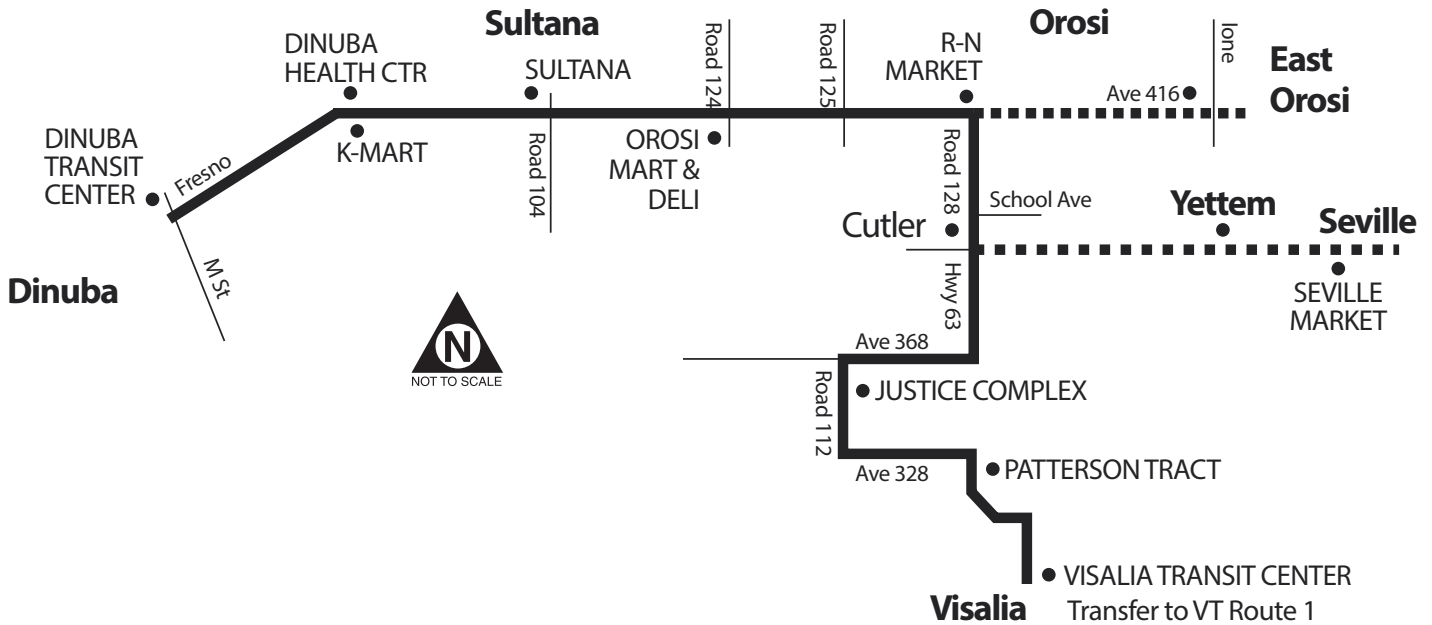

TULARE COUNTY AREA TRANSIT (TCaT)

Route 10/North County

Northbound

WEEKDAY SERVICE

VISALIA** Transit Center	VISALIA Justice Complex	SEVILLE Seville Market	CUTLER Rd. 128 & School Ave	E. OROSI Ave. 416 & Lone Rd.	OROSI R-N Market	OROSI Orosi Mart & Deli	SULTANA Ave. 416 & Rd. 104	DINUBA K-Mart	DINUBA Transit Ctr
6:15	6:34	—	6:44	—	6:48	6:50	6:54	6:57	7:04
7:15	7:34	—	7:44	—	7:49	7:51	7:55	7:58	8:05
8:15	8:34	—	8:44	8:49	8:53	8:55	8:59	9:02	9:09
9:10	9:29	9:40	9:49	—	9:53	9:55	9:59	10:02	10:09
10:15	10:34	—	10:44	10:51	10:55	10:57	11:01	11:04	11:11
11:15	11:34	—	11:44	—	11:48	11:50	11:54	11:57	12:05
1:15	1:34	—	1:44	—	1:48	1:50	1:54	1:57	2:04
2:10	2:29	2:40	2:49	—	2:53	2:55	2:59	3:02	3:09
3:15	3:34	—	3:44	—	3:48	3:50	3:54	3:57	4:04
4:15	4:34	—	4:44	—	4:48	4:50	4:54	4:57	5:04
5:15	—	—	5:40	—	5:44	5:46	5:50	5:53	6:00
6:15	—	6:36	6:45	—	6:49	6:51	6:55	6:58	7:05

WEEKEND SERVICE

10:25	10:44	—	10:54	—	10:58	11:00	11:04	11:07	11:14
1:09	1:28	—	1:38	—	1:42	1:44	1:48	1:51	1:58
2:58	3:17	—	3:27	—	3:31	3:33	3:37	3:40	3:47
4:47	5:06	5:17	5:27	—	5:31	5:33	5:37	5:40	5:47

Light type = AM
Bold type = PM

**Accept transfer from VT Route 1