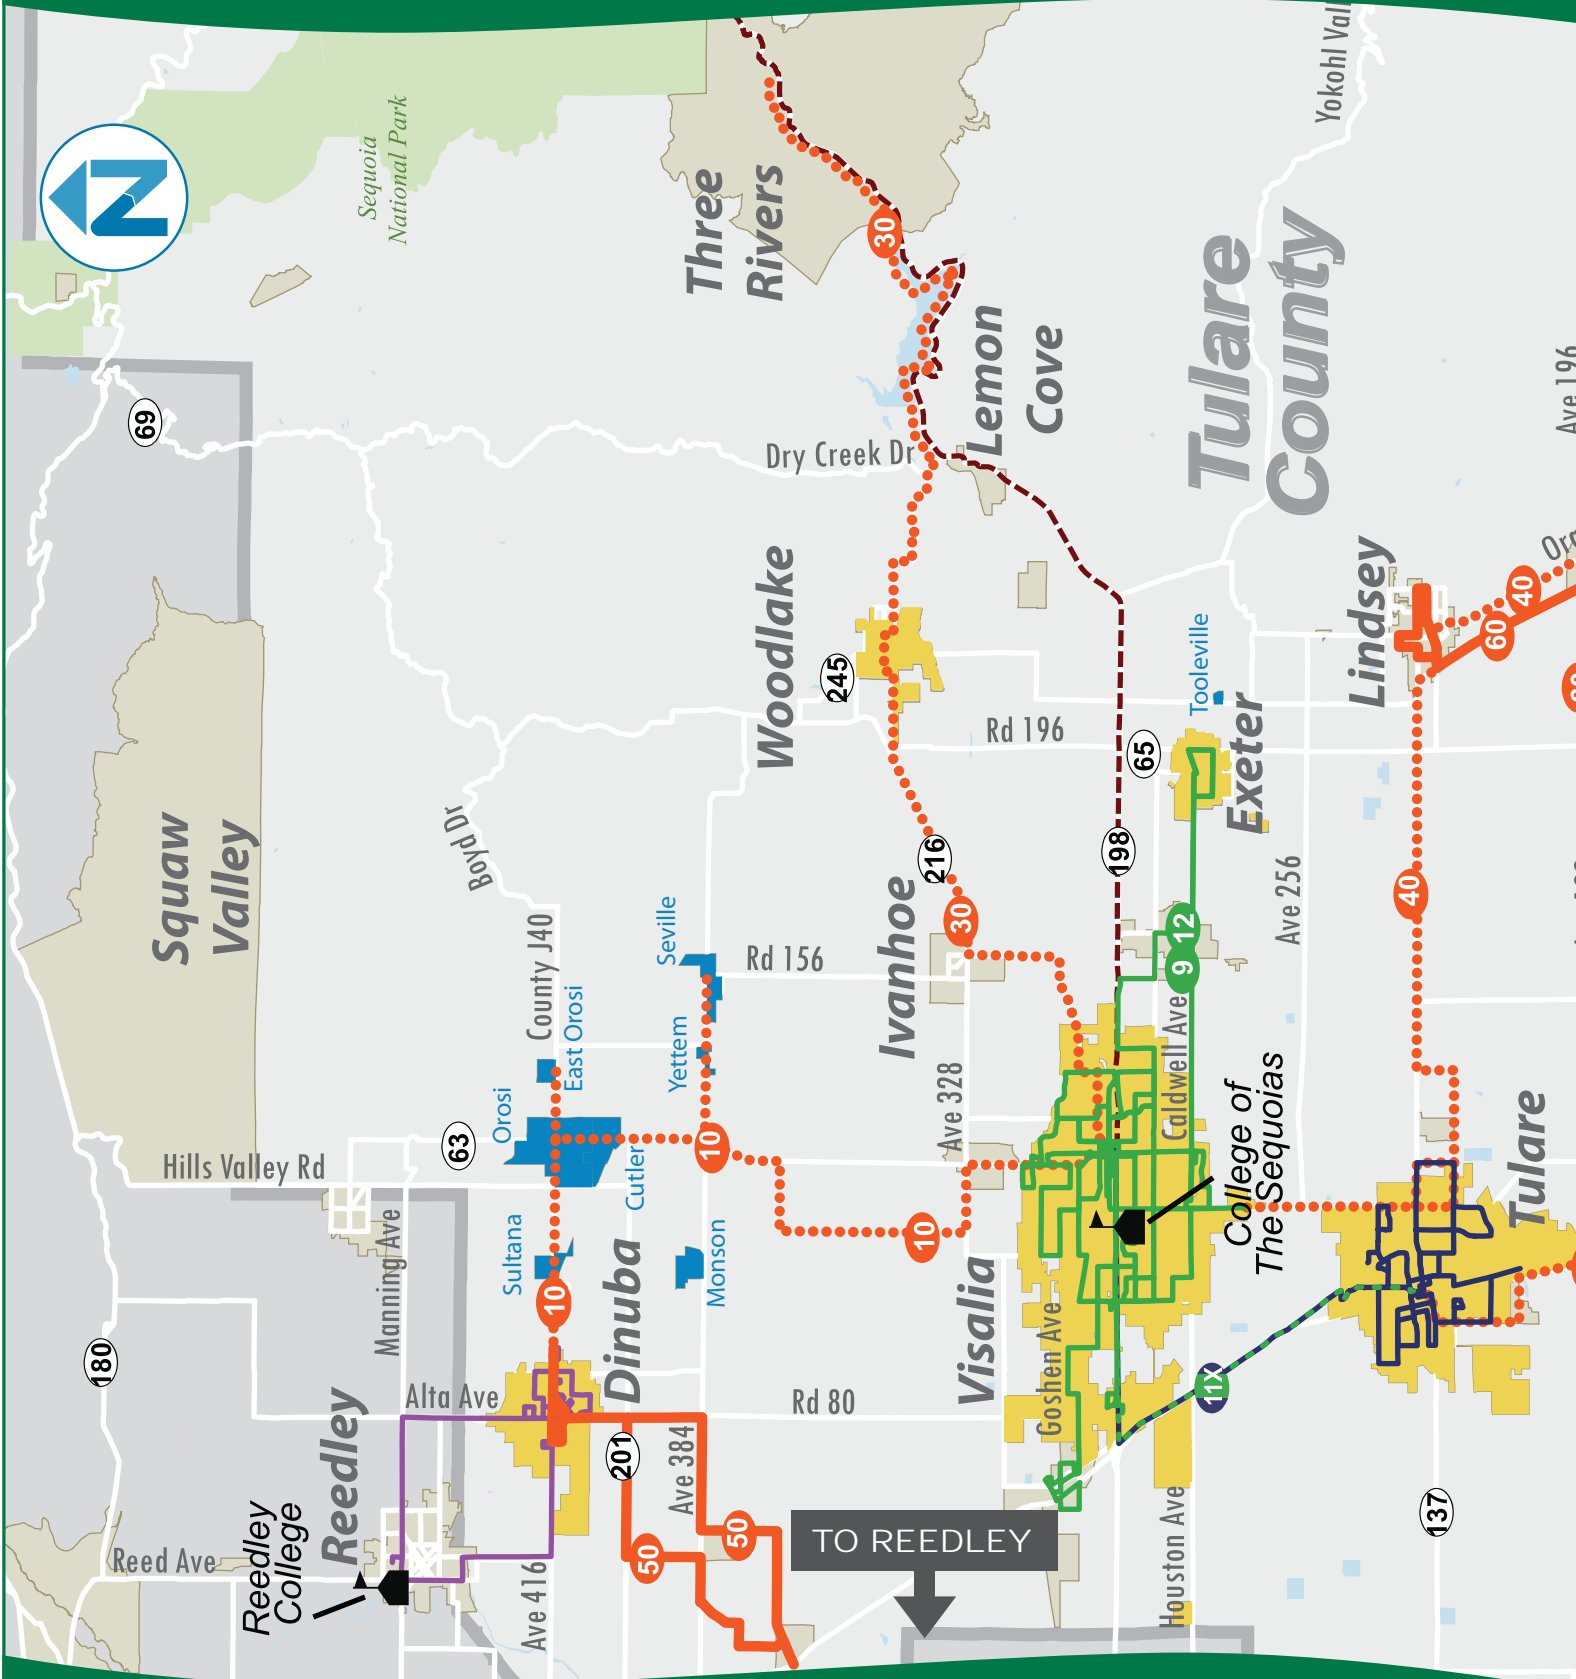

WEEKEND SERVICE

9:45	9:57	10:05	10:09	10:27	10:32	10:40
11:45	11:57	12:05	12:09	12:27	12:32	12:40
2:45	2:57	3:05	3:09	3:27	3:32	3:40
4:45	4:57	5:05	5:09	5:27	5:32	5:40

** Free transfer to/from Porterville Transit
* Free transfer to VT Route 1