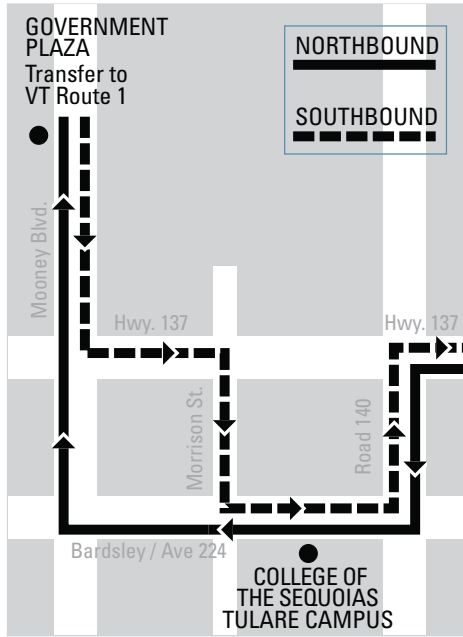

Route 40/Southeast County

Northbound

WEEKDAY SCHEDULE

**PORTERVILLE Transit Center	STRATHMORE Ave 196 & Orange Belt	LINDSAY City Hall	LINDSAY McDonald's (Hwy. 65)	TULARE COS Campus	TULARE Hwy.137 & Mooney Blvd	*VISALIA Govt. Plaza (Transfer)
5:45	5:58	6:06	6:11	6:30	6:36	6:45
6:50	7:03	7:11	7:16	7:35	7:41	7:50
7:55	8:08	8:16	8:21	8:40	8:46	8:55
9:00	9:13	9:21	9:26	9:45	9:51	10:00
10:05	10:18	10:26	10:31	10:50	10:56	11:05
11:10	11:23	11:31	11:36	11:55	12:01	12:10
1:10	1:23	1:31	1:36	1:55	2:01	2:10
2:15	2:28	2:36	2:41	3:00	3:06	3:15
3:20	3:33	3:41	3:46	4:05	4:11	4:20
4:35	4:48	4:56	5:01	5:20	5:26	5:35
5:40	5:53	6:01	6:06	6:25	6:31	6:40
6:45	6:58	7:06	7:11	7:30	7:36	7:45

WEEKEND SERVICE

9:45	9:57	10:05	10:09	10:27	10:32	10:40
11:45	11:57	12:05	12:09	12:27	12:32	12:40
2:45	2:57	3:05	3:09	3:27	3:32	3:40
4:45	4:57	5:05	5:09	5:27	5:32	5:40

** Free transfer to/from Porterville Transit
* Free transfer to VT Route 1