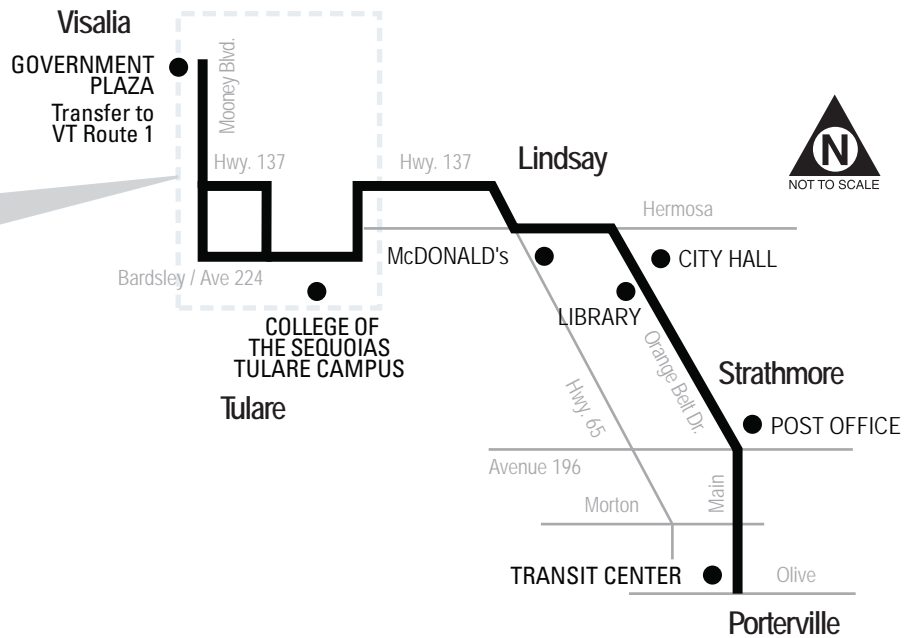

FULL-SYSTEM MAPS OF TULARE COUNTY

Tulare and Visalia Transit Services

-  Tulare Intermodal Express (TIME)
-  Tulare County Area Transit (TCaT) - Local Circulator
-  Tulare County Area Transit (TCaT) - Intercity Route
-  Visalia Transit
-  Joint Visalia/TIME Route
-  Sequoia Shuttle - Seasonal Route
-  Transit Center
-  City / Town Boundary

Southeast County/Route 40

Southbound

WEEKDAY SCHEDULE

* VISALIA Govt. Plaza (Transfer)	TULARE Hwy.137 & Mooney Blvd	TULARE COS Campus	LINDSAY McDonald's (Hwy. 65)	LINDSAY Library	STRATHMORE Ave 196 & Orange Belt	**PORTERVILLE Transit Center
5:45	5:54	6:00	6:19	6:24	6:32	6:45
6:50	6:59	7:05	7:24	7:29	7:37	7:50
7:55	8:04	8:10	8:29	8:34	8:42	8:55
9:00	9:09	9:15	9:34	9:39	9:47	10:00
10:05	10:14	10:20	10:39	10:44	10:52	11:05
11:10	11:19	11:25	11:44	11:49	11:57	12:10
1:10	1:19	1:25	1:44	1:49	1:57	2:10
2:15	2:24	2:30	2:49	2:54	3:02	3:15
3:20	3:29	3:35	3:54	3:59	4:07	4:20
4:35	4:44	4:50	5:09	5:14	5:22	5:35
5:40	5:49	5:55	6:14	6:19	6:27	6:40
6:45	6:54	7:00	7:19	7:24	7:32	7:45

WEEKEND SERVICE

10:45	10:52	10:58	11:16	11:20	11:28	11:40
1:45	1:52	1:58	2:16	2:20	2:28	2:40
3:45	3:52	3:58	4:16	4:20	4:28	4:40
5:45	5:52	5:58	6:16	6:20	6:28	6:40

Light type = AM
Bold type = PM

* Accept transfer to VT Route 1
 ** Free transfer to/from Porterville Transit