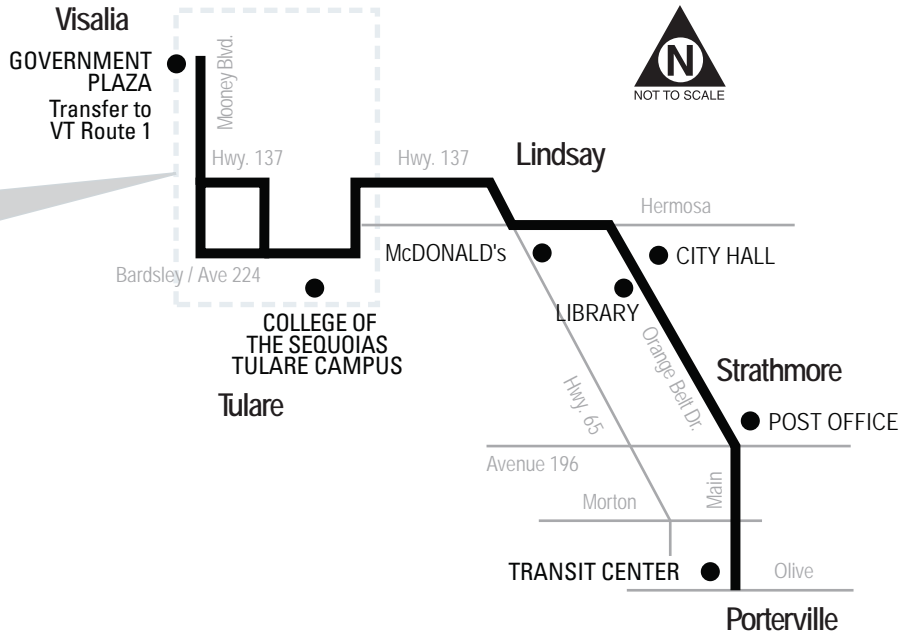

Route 40/Southeast County

Northbound

WEEKDAY SCHEDULE

**PORTERVILLE Transit Center	STRATHMORE Ave 196 & Orange Belt	LINDSAY City Hall	LINDSAY McDonald's (Hwy. 65)	TULARE COS Campus	TULARE Hwy.137 & Mooney Blvd	*VISALIA Govt. Plaza (Transfer)
5:45	5:58	6:06	6:11	6:30	6:36	6:45
6:50	7:03	7:11	7:16	7:35	7:41	7:50
7:55	8:08	8:16	8:21	8:40	8:46	8:55
9:00	9:13	9:21	9:26	9:45	9:51	10:00
10:05	10:18	10:26	10:31	10:50	10:56	11:05
11:10	11:23	11:31	11:36	11:55	12:01	12:10
1:10	1:23	1:31	1:36	1:55	2:01	2:10
2:15	2:28	2:36	2:41	3:00	3:06	3:15
3:20	3:33	3:41	3:46	4:05	4:11	4:20
4:35	4:48	4:56	5:01	5:20	5:26	5:35
5:40	5:53	6:01	6:06	6:25	6:31	6:40
6:45	6:58	7:06	7:11	7:30	7:36	7:45

WEEKEND SERVICE

9:45	9:57	10:05	10:09	10:27	10:32	10:40
11:45	11:57	12:05	12:09	12:27	12:32	12:40
2:45	2:57	3:05	3:09	3:27	3:32	3:40
4:45	4:57	5:05	5:09	5:27	5:32	5:40

** Free transfer to/from Porterville Transit
* Free transfer to VT Route 1