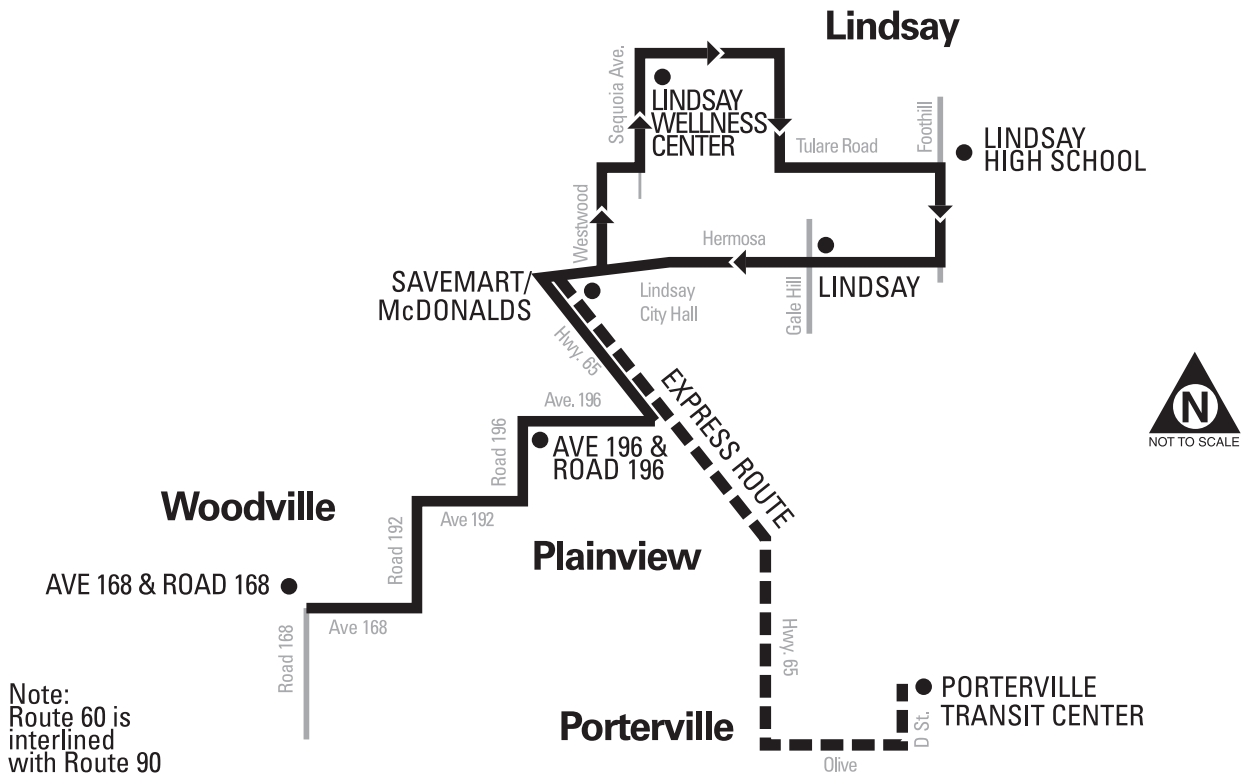

(TCaT) TULARE COUNTY AREA TRANSIT

Lindsay • Plainview • Woodville/Route 60 (interlined with Route 90)

Note:
Route 60 is
interlined
with Route 90

LINDSAY		SOUTHBOUND TO		PORTERVILLE	
LINDSAY Savemart/McDonalds	PLAINVIEW Ave.196 & Rd.196	WOODVILLE Ave.168 & Rd.168			*PORTERVILLE Transit Center
—	6:20	6:30			7:00
7:45	8:00	8:10			8:40
12:15	12:30	12:40			1:10
2:30	EXPRESS ROUTE				2:50
6:05	6:20	6:30			—
PORTERVILLE		NORTHBOUND TO		LINDSAY	
*PORTERVILLE Transit Center	PLAINVIEW Ave.196 & Rd.196	LINDSAY Savemart/McDonalds	LINDSAY Wellness Center	LINDSAY McDonalds	
7:05	EXPRESS ROUTE	7:25	7:32	7:45	
11:35	EXPRESS ROUTE	11:55	12:02	12:15	
1:15	1:55	2:10	2:17	2:30	
4:50	5:30	5:45	5:52	6:05	

Light type = AM

Bold type = PM

*Free transfer to/from Porterville Transit