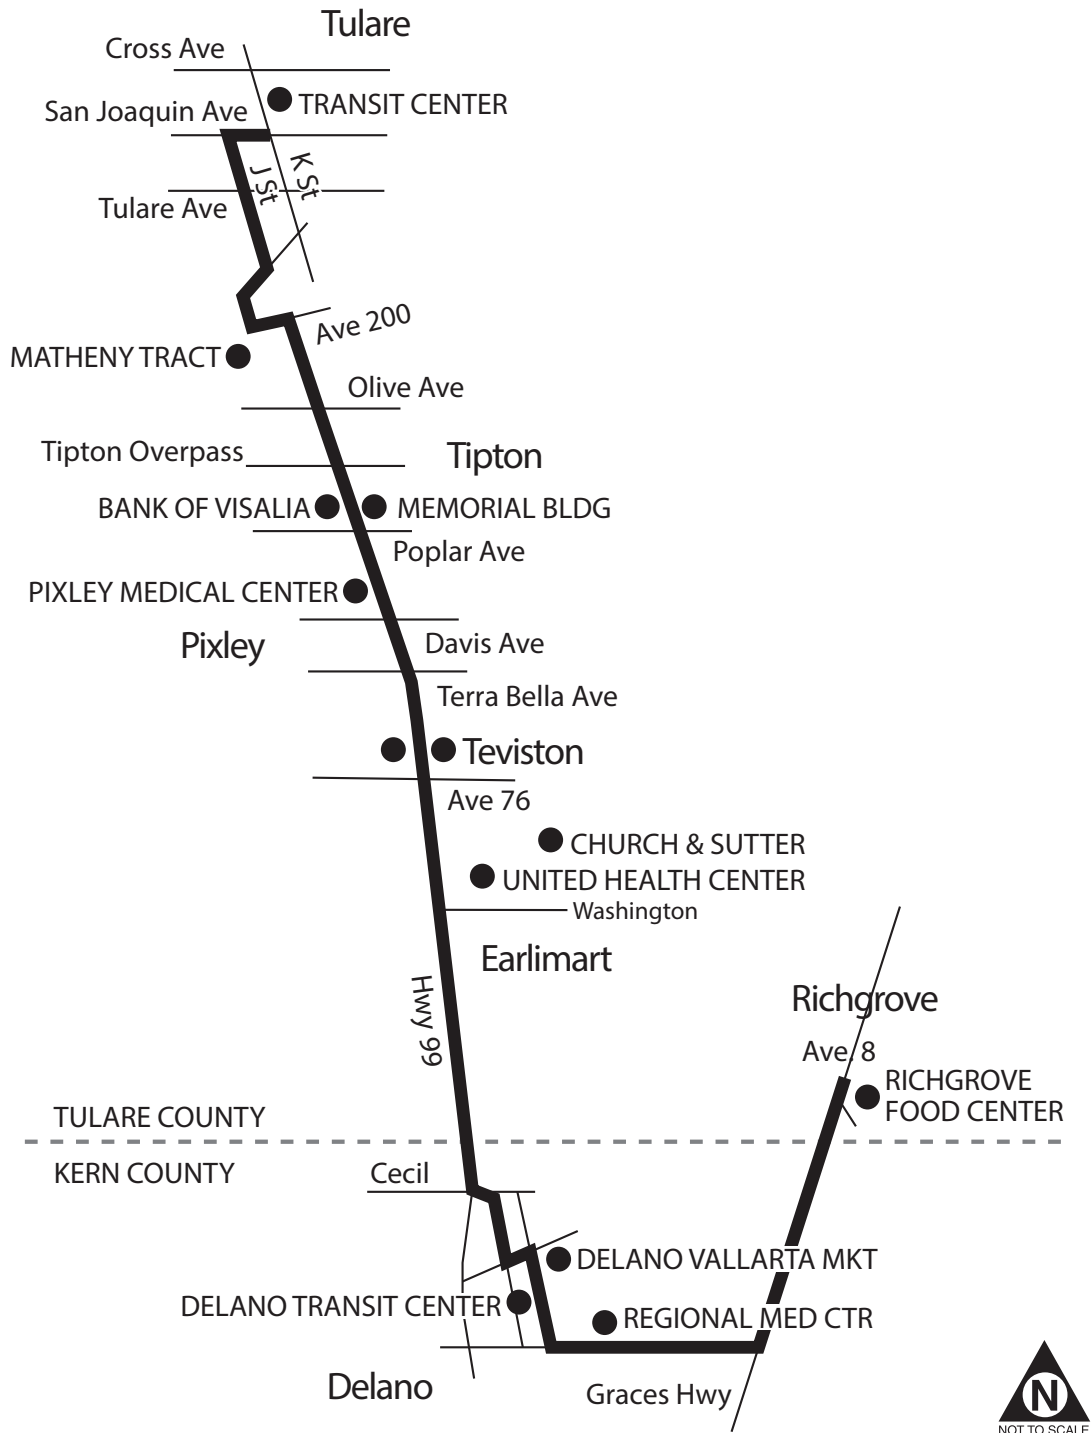

TULARE COUNTY AREA TRANSIT (TCaT)

Route 20/South County