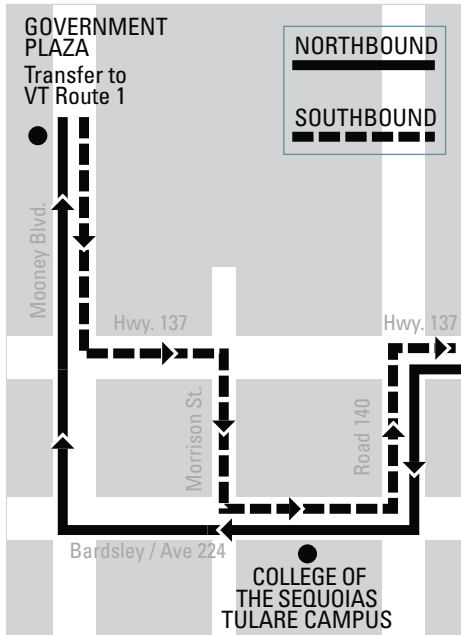

Southeast County/Route 40

Southbound

WEEKDAY SCHEDULE

* VISALIA Govt. Plaza (Transfer)	TULARE Hwy.137 & Mooney Blvd	TULARE COS Campus	LINDSAY McDonald's (Hwy. 65)	LINDSAY Library	STRATHMORE Ave 196 & Orange Belt	**PORTERVILLE Transit Center
5:45	5:54	6:00	6:19	6:24	6:32	6:45
6:50	6:59	7:05	7:24	7:29	7:37	7:50
7:55	8:04	8:10	8:29	8:34	8:42	8:55
9:00	9:09	9:15	9:34	9:39	9:47	10:00
10:05	10:14	10:20	10:39	10:44	10:52	11:05
11:10	11:19	11:25	11:44	11:49	11:57	12:10
1:10	1:19	1:25	1:44	1:49	1:57	2:10
2:15	2:24	2:30	2:49	2:54	3:02	3:15
3:20	3:29	3:35	3:54	3:59	4:07	4:20
4:35	4:44	4:50	5:09	5:14	5:22	5:35
5:40	5:49	5:55	6:14	6:19	6:27	6:40
6:45	6:54	7:00	7:19	7:24	7:32	7:45

WEEKEND SERVICE

10:45	10:52	10:58	11:16	11:20	11:28	11:40
1:45	1:52	1:58	2:16	2:20	2:28	2:40
3:45	3:52	3:58	4:16	4:20	4:28	4:40
5:45	5:52	5:58	6:16	6:20	6:28	6:40

Light type = AM
Bold type = PM

* Accept transfer to VT Route 1
** Free transfer to/from Porterville Transit