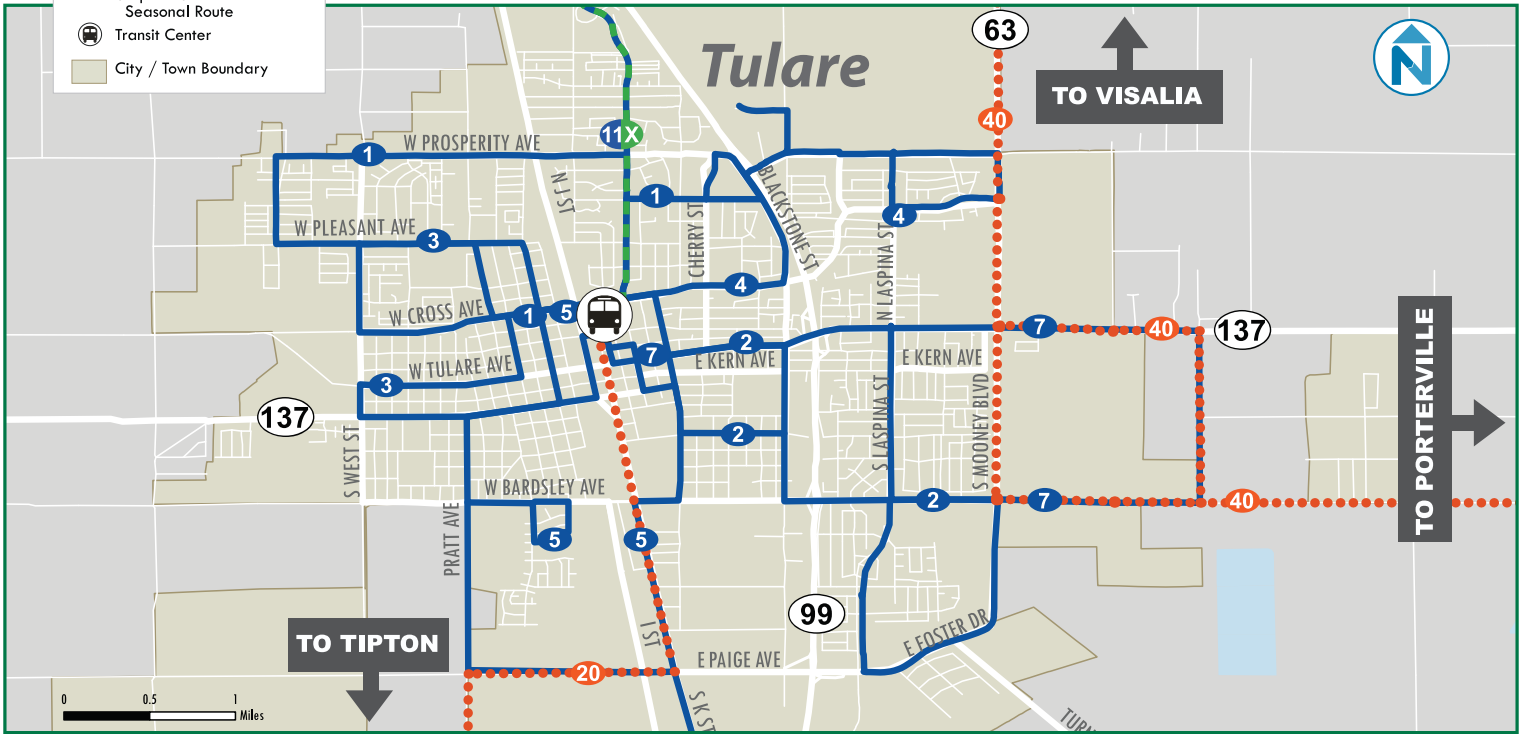

WEEKEND SERVICE

9:45	9:57	10:05	10:09	10:27	10:32	10:40
11:45	11:57	12:05	12:09	12:27	12:32	12:40
2:45	2:57	3:05	3:09	3:27	3:32	3:40
4:45	4:57	5:05	5:09	5:27	5:32	5:40

** Free transfer to/from Porterville Transit
* Free transfer to VT Route 1

Transit Service

-  Dinuba Area Regional Transit (DART)
-  Visalia Transit
-  Porterville Transit
-  Tulare Intermodal Express (TIME)
-  Joint Visalia/TIME Route
-  Tulare County Area Transit (TCaT)
 - Local Circulator
-  Tulare County Area Transit (TCaT)
 - Intercity Route
-  Sequoia Shuttle - Seasonal Route
-  Dial-A-Ride Service Area
-  TCAT Rural Dial-A-Ride
-  Transit Center
-  College
-  City / Town Boundary
-  County Boundary

FULL-SYSTEM MAPS OF TULARE COUNTY

Tulare and Visalia Transit Services

-  Tulare Intermodal Express (TIME)
-  Tulare County Area Transit (TCaT) - Local Circulator
-  Tulare County Area Transit (TCaT) - Intercity Route
-  Visalia Transit
-  Joint Visalia/TIME Route
-  Sequoia Shuttle - Seasonal Route
-  Transit Center
-  City / Town Boundary

Southeast County/Route 40

Southbound

WEEKDAY SCHEDULE

* VISALIA Govt. Plaza (Transfer)	TULARE Hwy.137 & Mooney Blvd	TULARE COS Campus	LINDSAY McDonald's (Hwy. 65)	LINDSAY Library	STRATHMORE Ave 196 & Orange Belt	**PORTERVILLE Transit Center
5:45	5:54	6:00	6:19	6:24	6:32	6:45
6:50	6:59	7:05	7:24	7:29	7:37	7:50
7:55	8:04	8:10	8:29	8:34	8:42	8:55
9:00	9:09	9:15	9:34	9:39	9:47	10:00
10:05	10:14	10:20	10:39	10:44	10:52	11:05
11:10	11:19	11:25	11:44	11:49	11:57	12:10
1:10	1:19	1:25	1:44	1:49	1:57	2:10
2:15	2:24	2:30	2:49	2:54	3:02	3:15
3:20	3:29	3:35	3:54	3:59	4:07	4:20
4:35	4:44	4:50	5:09	5:14	5:22	5:35
5:40	5:49	5:55	6:14	6:19	6:27	6:40
6:45	6:54	7:00	7:19	7:24	7:32	7:45