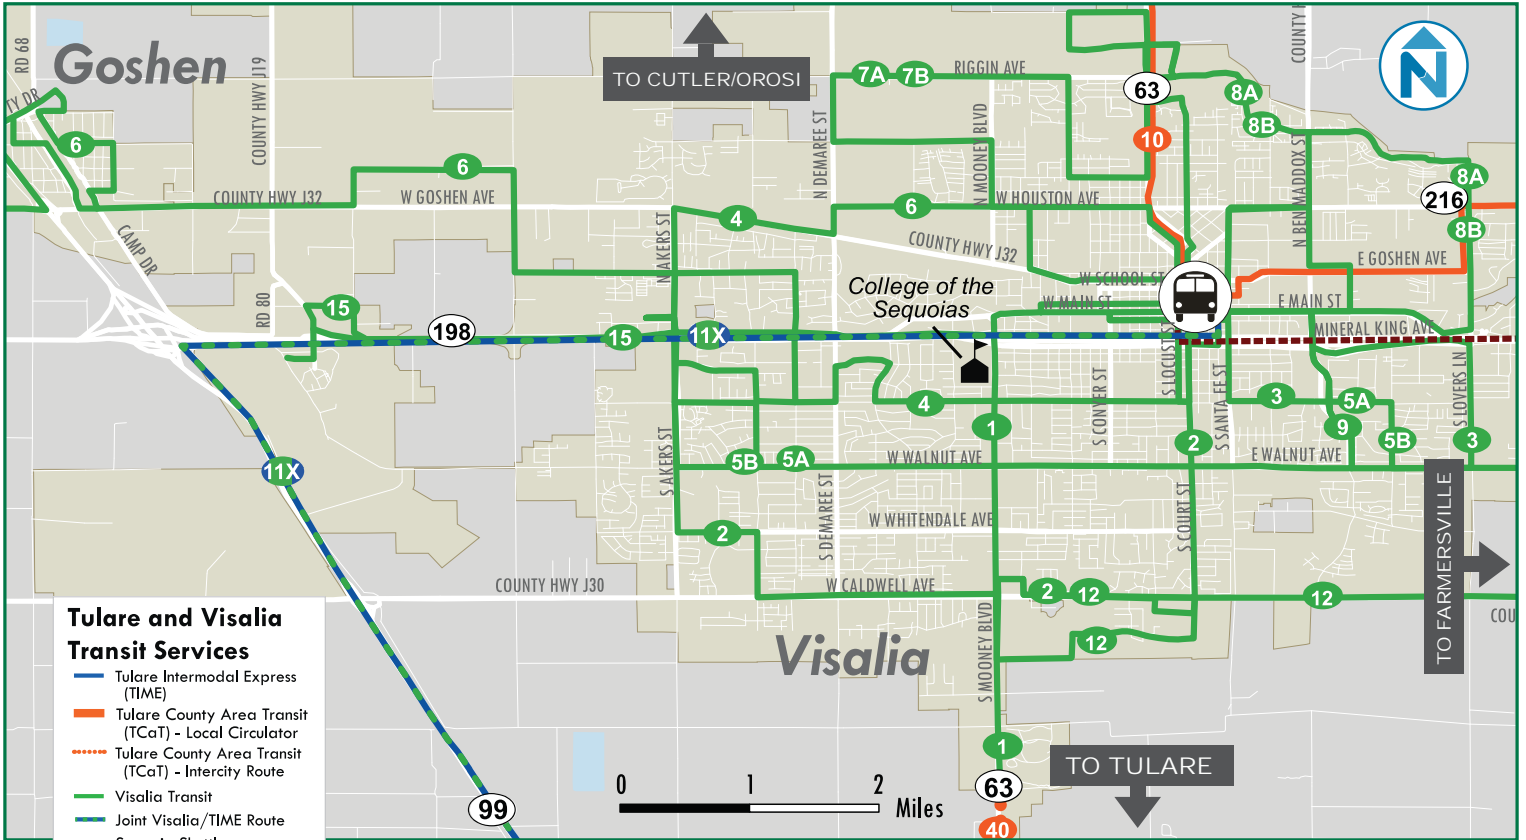

FULL-SYSTEM MAPS OF TULARE COUNTY