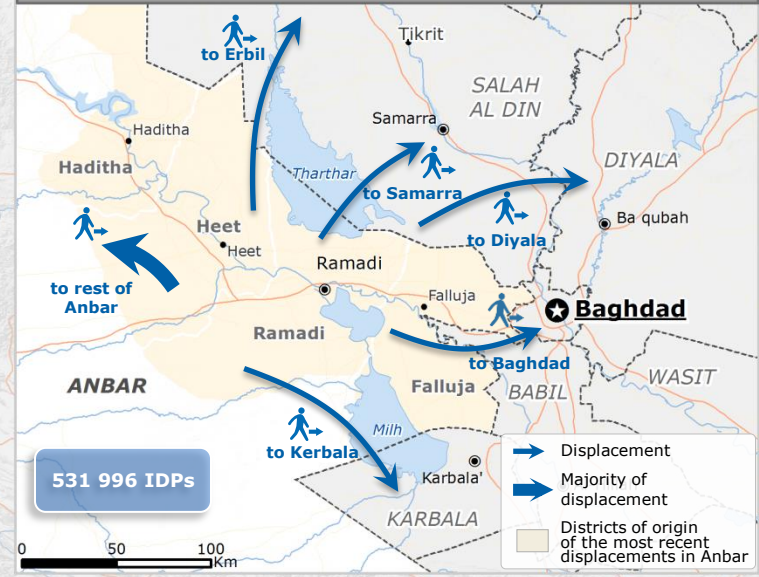

LARGE POPULATION DISPLACEMENTS FROM AND WITHIN ANBAR, DUE TO THE CONFLICT, SINCE THE BEGINNING OF THE CRISIS: 531 996 INDIVIDUALS

IRAQ
 3.1 million IDPs
 250 000 Syrian refugees
 8.2 million people in need of humanitarian assistance

	IDP camps open	IDP numbers by governorate of displacement as of July 2015 (Source: IOM) ≤ 5 000 5 001 - 25 000 25 001 - 50 000 50 001 - 100 000 100 001 - 250 000 250 001 - 500 000 500 001 - 600 000 Kurdish Regional Government
	IDP camps under construction	
	IDP transit sites	
	IDP sites/gatherings	
	Syrian refugee camps	
	National capital	
	Governorate capital	
	Major road	
	Governorate boundary	
	International border	