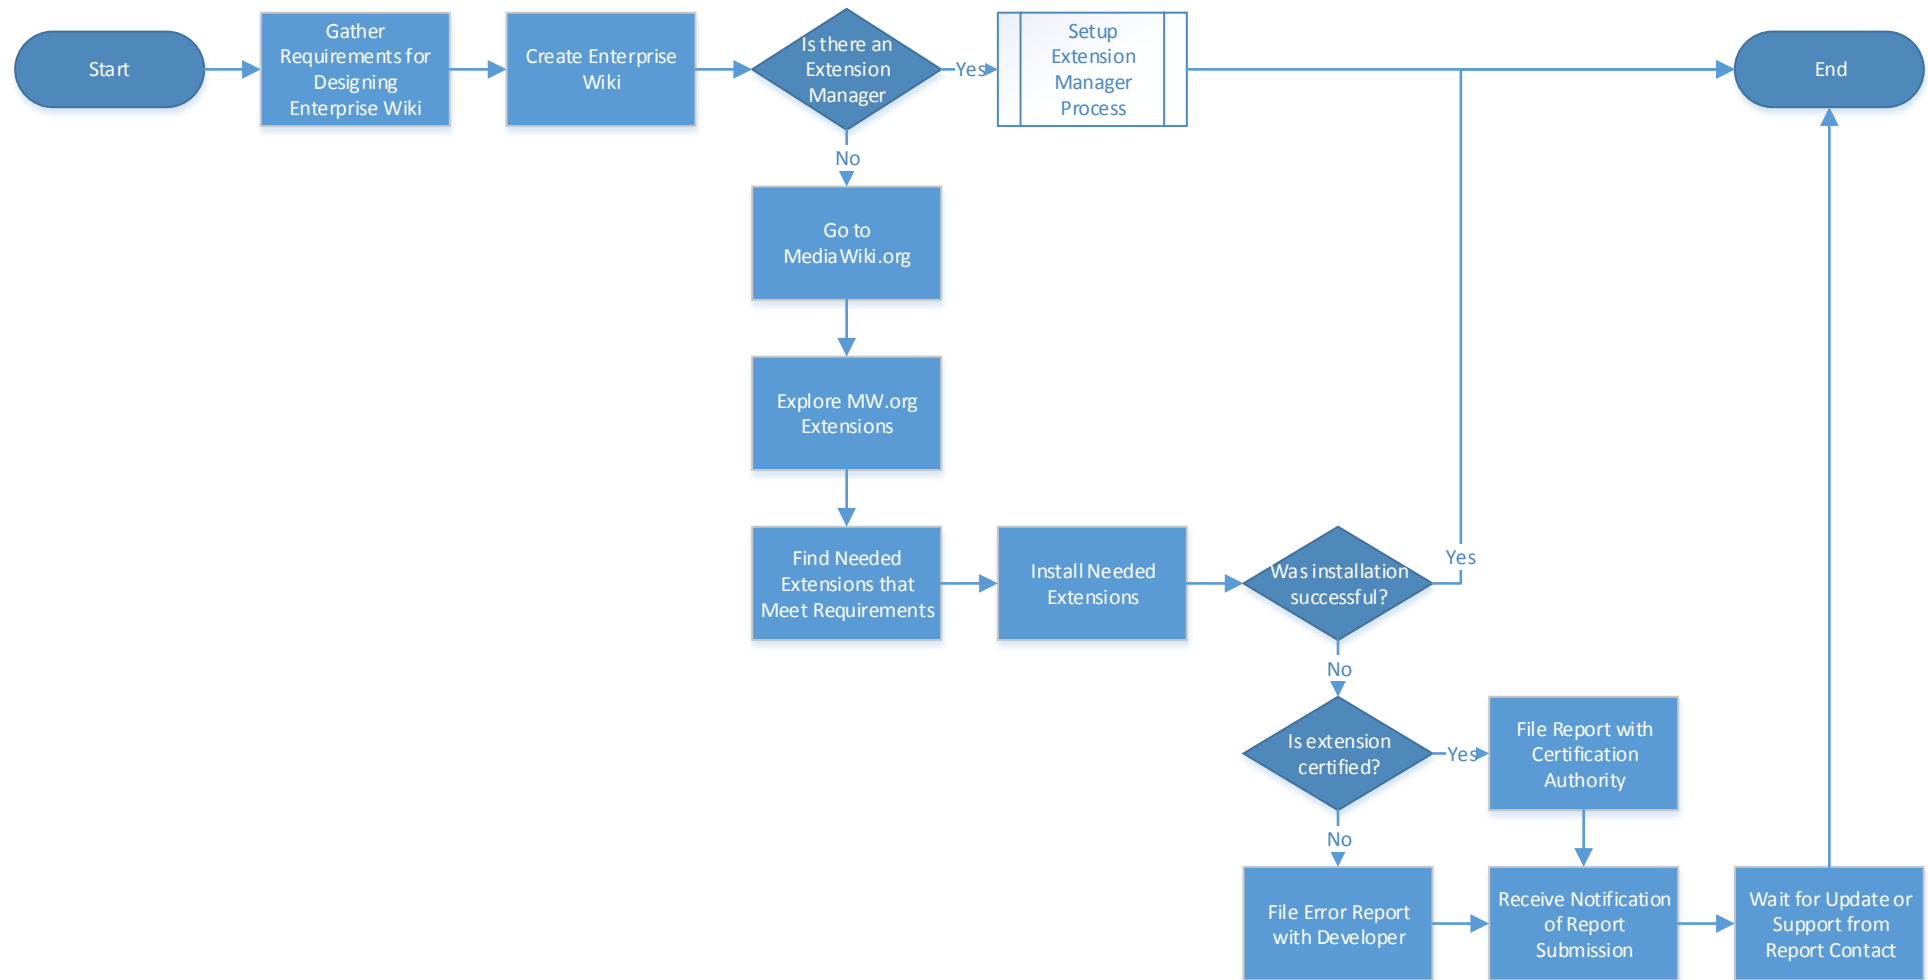

Setup Wiki Extensions Process

Setup Wiki Extensions Process: This is a “high-level” view of the workflow involved when a user creates a wiki for the enterprise and attempts to download extensions from the MediaWiki.org site. There is a reference to another sub process (Setup Extension Manager Process) which has not been fully developed yet.
–user: gjone1