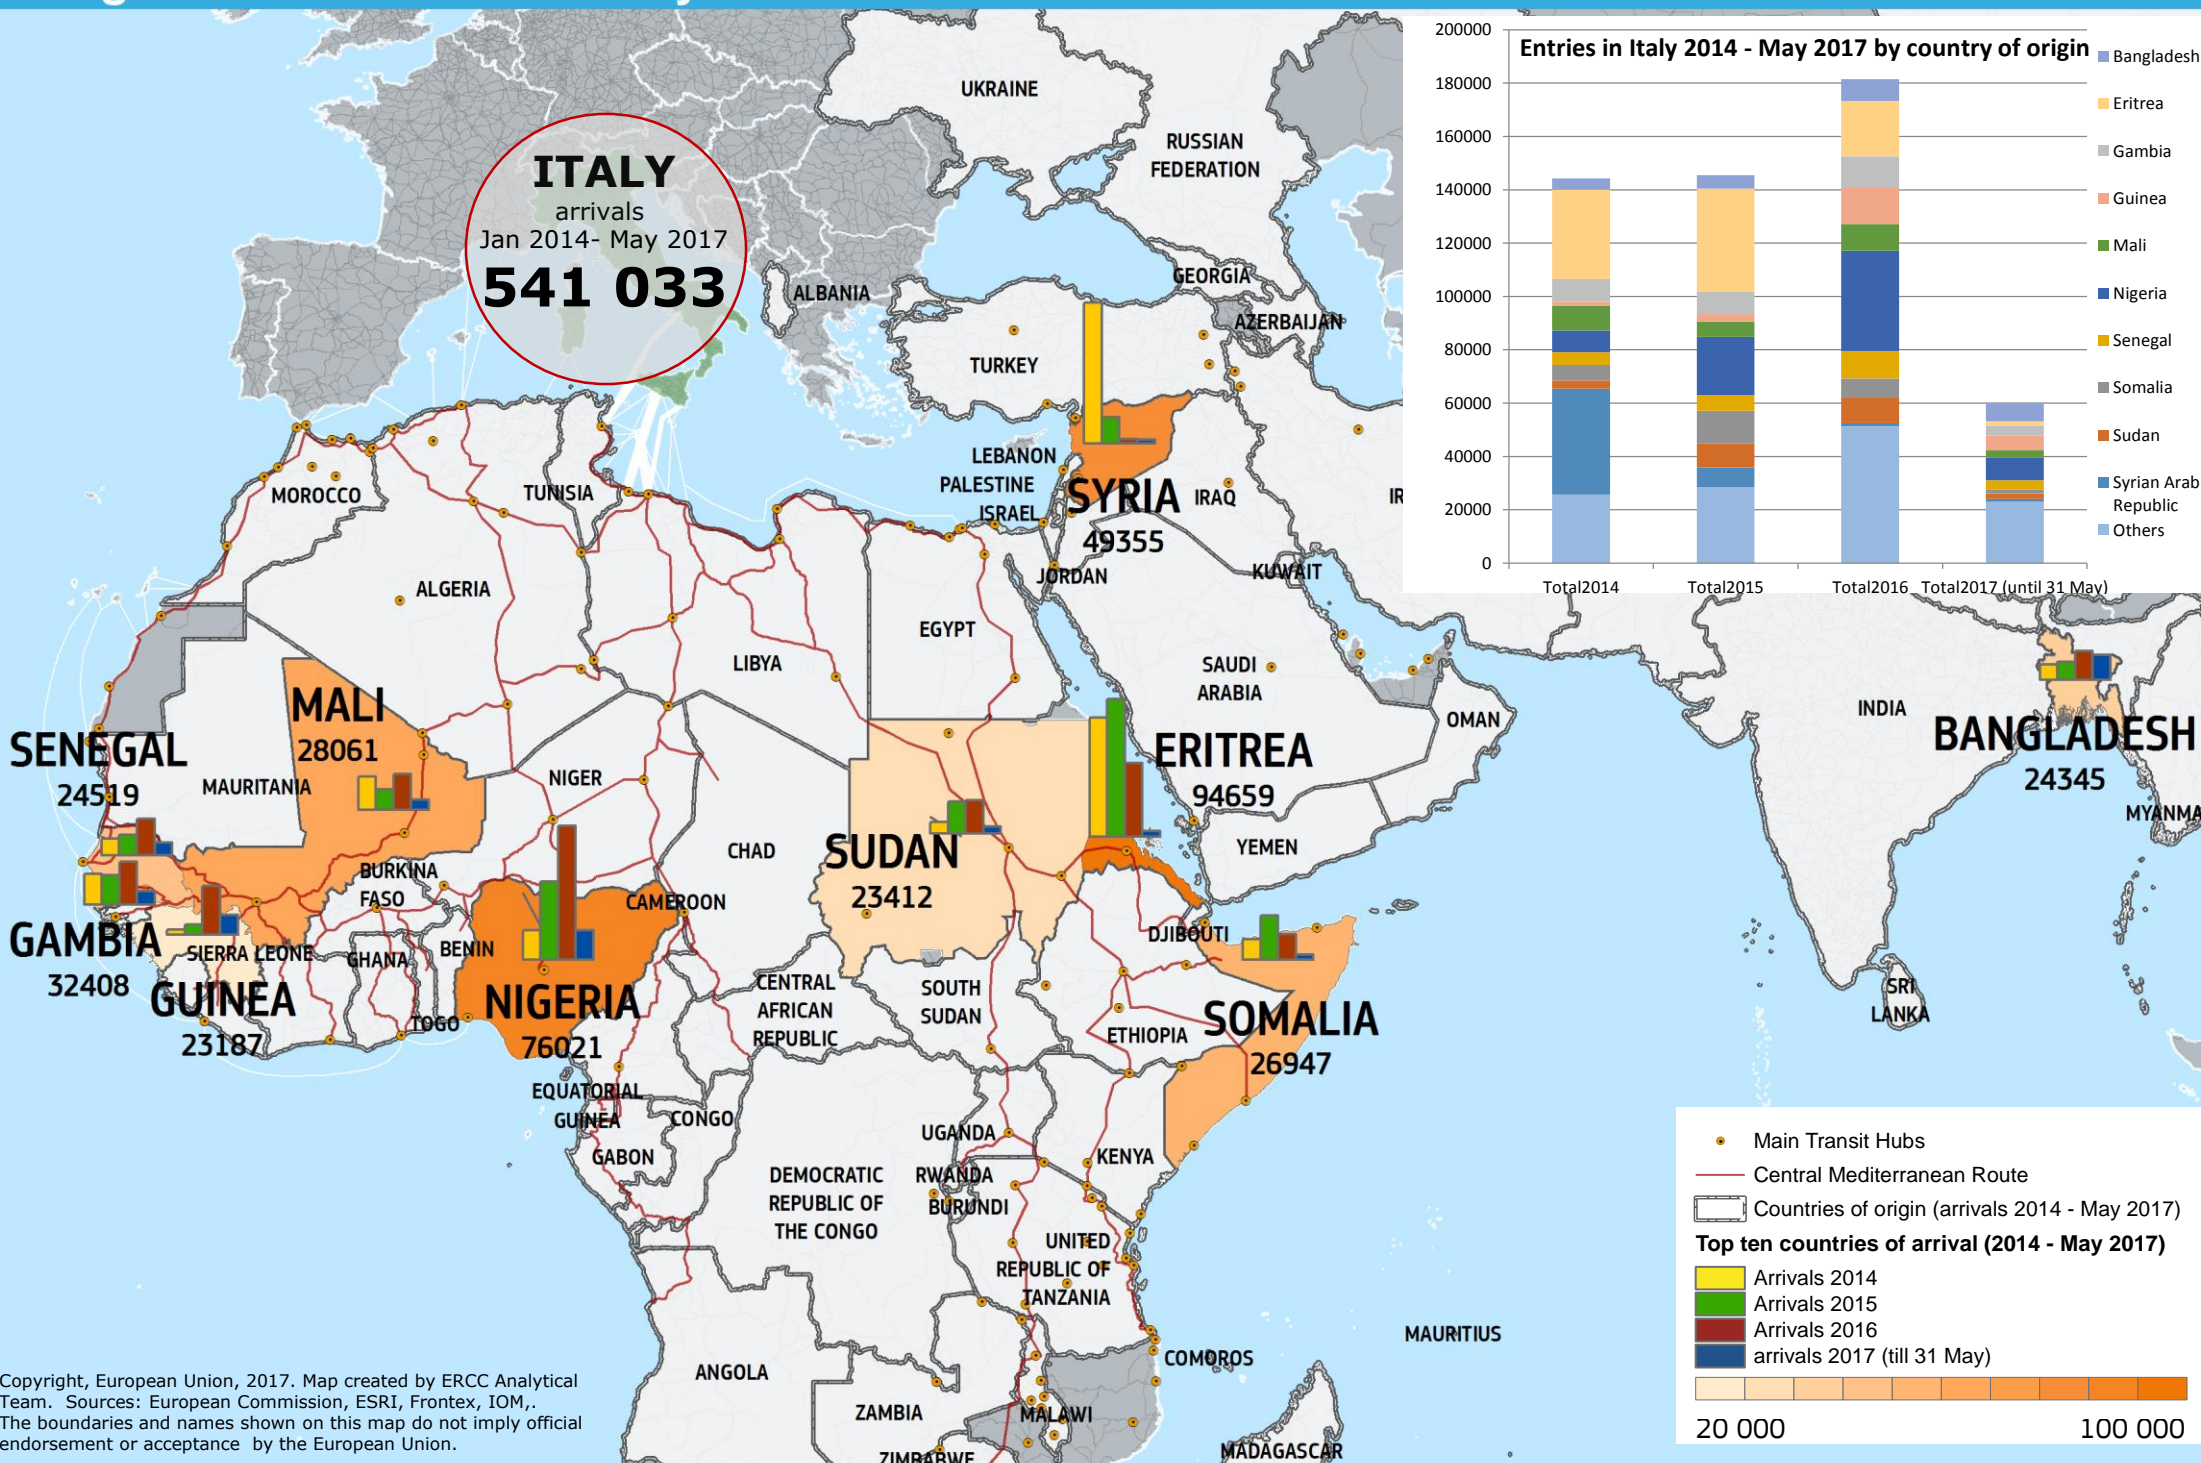

ITALY
 arrivals
 Jan 2014 - May 2017
541 033

- Main Transit Hubs
- Central Mediterranean Route
- Countries of origin (arrivals 2014 - May 2017)

Top ten countries of arrival (2014 - May 2017)

- Arrivals 2014
- Arrivals 2015
- Arrivals 2016
- arrivals 2017 (till 31 May)

20 000 100 000

Copyright, European Union, 2017. Map created by ERCC Analytical Team. Sources: European Commission, ESRI, Frontex, IOM, . The boundaries and names shown on this map do not imply official endorsement or acceptance by the European Union.