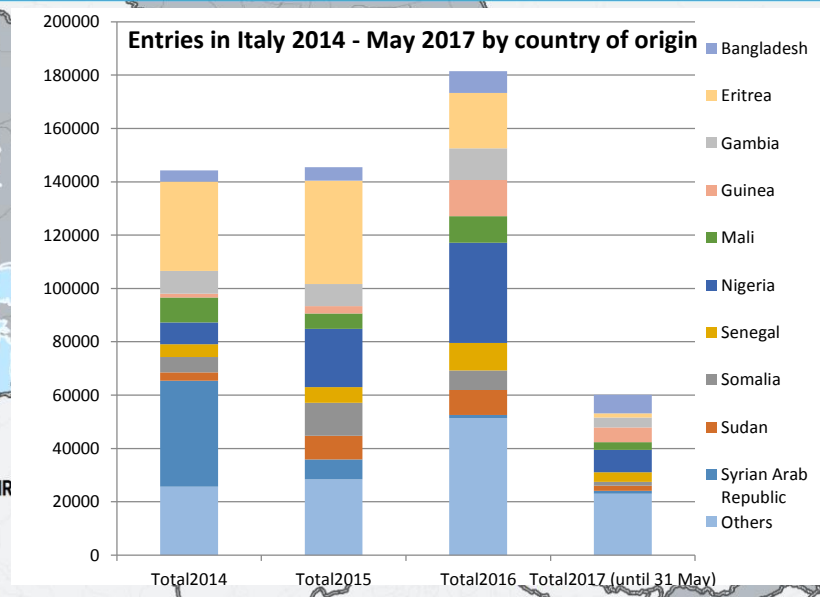

ITALY
 arrivals
 Jan 2014 - May 2017
541 033

- Main Transit Hubs
- Central Mediterranean Route
- Countries of origin (arrivals 2014 - May 2017)

Top ten countries of arrival (2014 - May 2017)

- Arrivals 2014
- Arrivals 2015
- Arrivals 2016
- arrivals 2017 (till 31 May)

20 000 100 000

Copyright, European Union, 2017. Map created by ERCC Analytical Team. Sources: European Commission, ESRI, Frontex, IOM, . The boundaries and names shown on this map do not imply official endorsement or acceptance by the European Union.