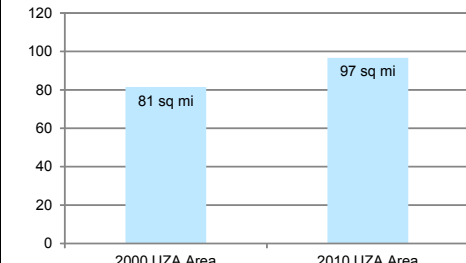

SEBASTIAN-VERO BEACH-FLORIDA RIDGE

URBANIZED AREAS 2000 - 2010

CHANGE IN POPULATION

% Change in Population: Sebastian-Vero Beach South-Florida Ridge UZA 2000 -2010 % Change in Population: State of FL 2000-2010

2000 Population	2010 Population
120,962	149,422

CHANGE IN AREA

SEBASTIAN-VERO BEACH-FLORIDA RIDGE URBANIZED AREA

- Roadway
- Nearby 2010 Urbanized Areas
- 2000 Sebastian-Vero Beach-Florida Ridge Urbanized Area
- 2010 Sebastian-Vero Beach-Florida Ridge Urbanized Area
- Florida County Boundaries