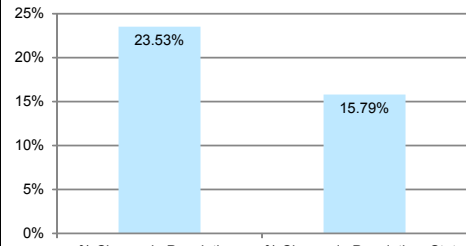

SEBASTIAN-VERO BEACH-FLORIDA RIDGE

URBANIZED AREAS 2000 - 2010

CHANGE IN POPULATION

% Change in Population: Sebastian-Vero Beach South-Florida Ridge UZA 2000 -2010 % Change in Population: State of FL 2000-2010