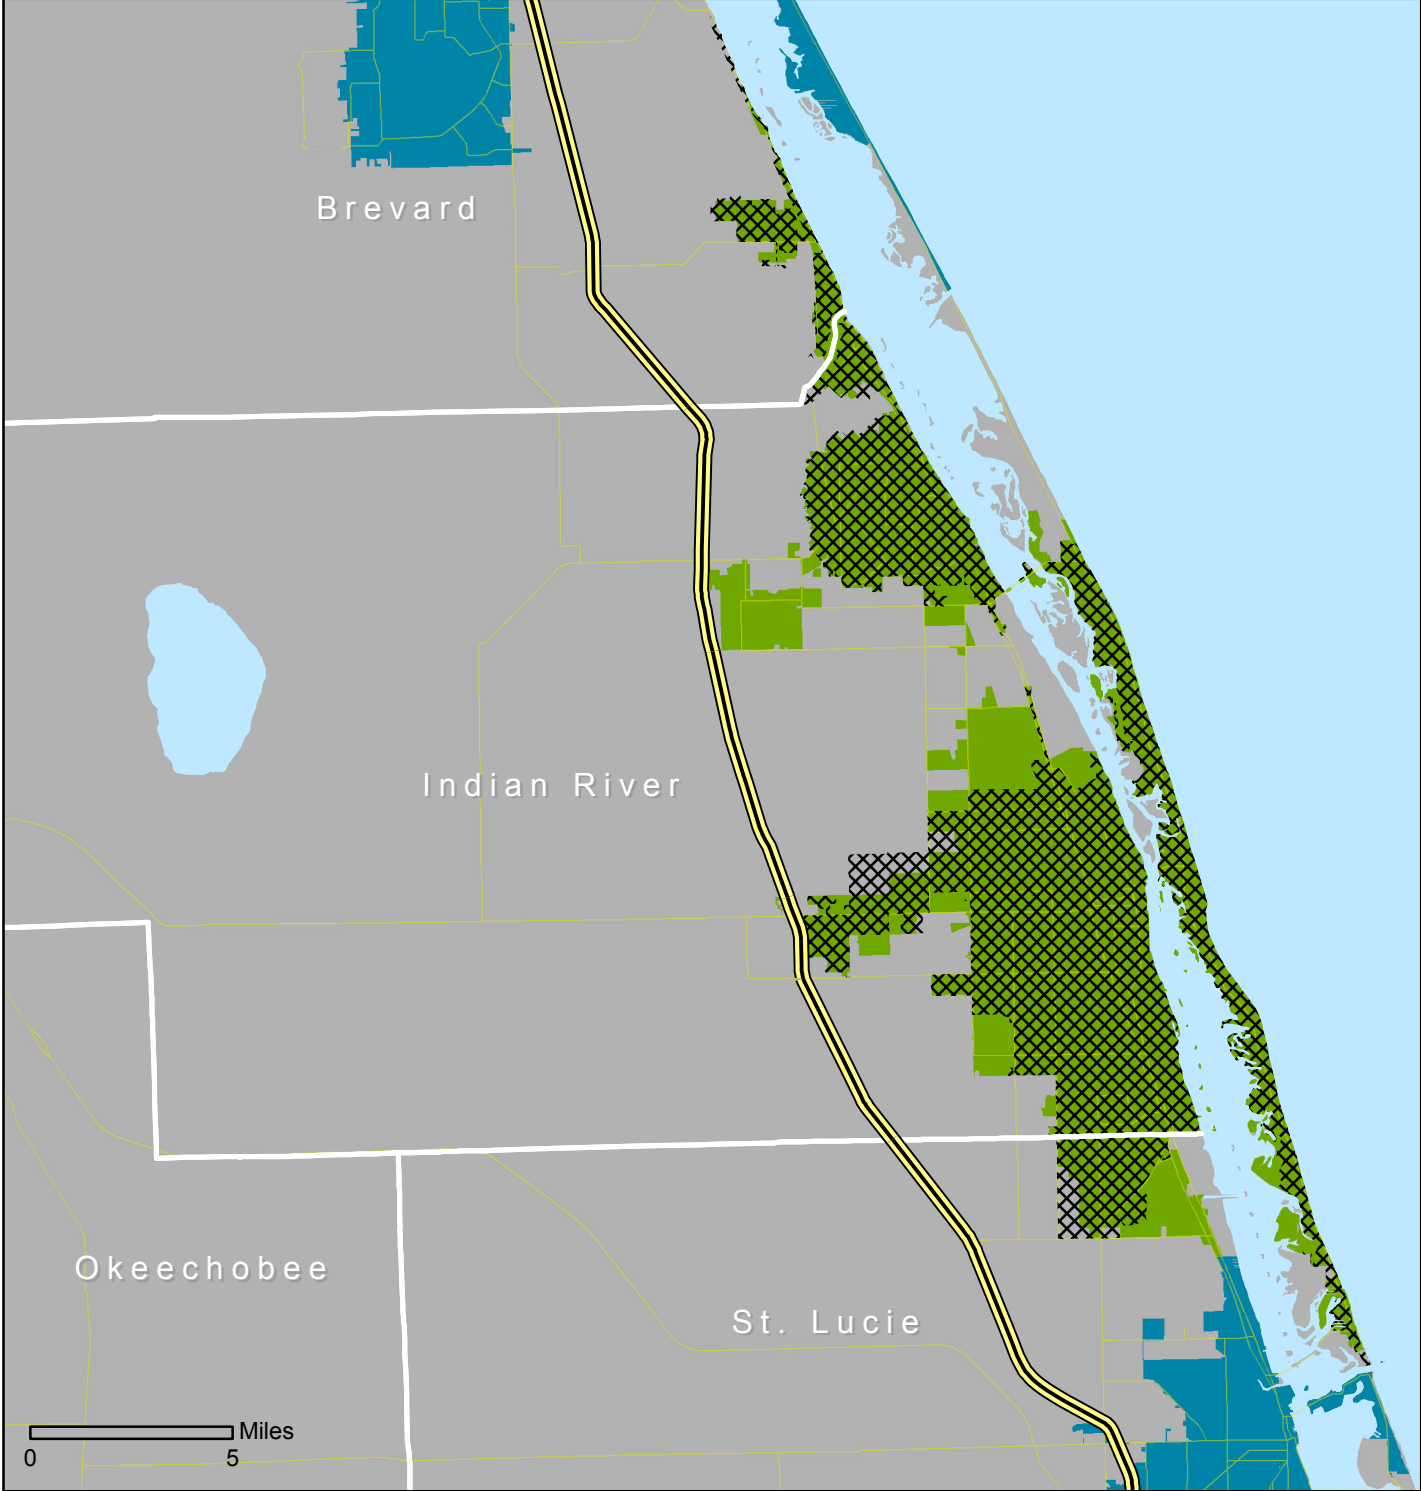

SEBASTIAN-VERO BEACH-FLORIDA RIDGE

URBANIZED AREAS 2000 - 2010

CHANGE IN POPULATION

% Change in Population: Sebastian-Vero Beach South-Florida Ridge UZA 2000 -2010 % Change in Population: State of FL 2000-2010

2000 Population	2010 Population
120,962	149,422

CHANGE IN AREA

SEBASTIAN-VERO BEACH-FLORIDA RIDGE URBANIZED AREA

- Roadway
- Nearby 2010 Urbanized Areas
- 2000 Sebastian-Vero Beach-Florida Ridge Urbanized Area
- 2010 Sebastian-Vero Beach-Florida Ridge Urbanized Area
- Florida County Boundaries