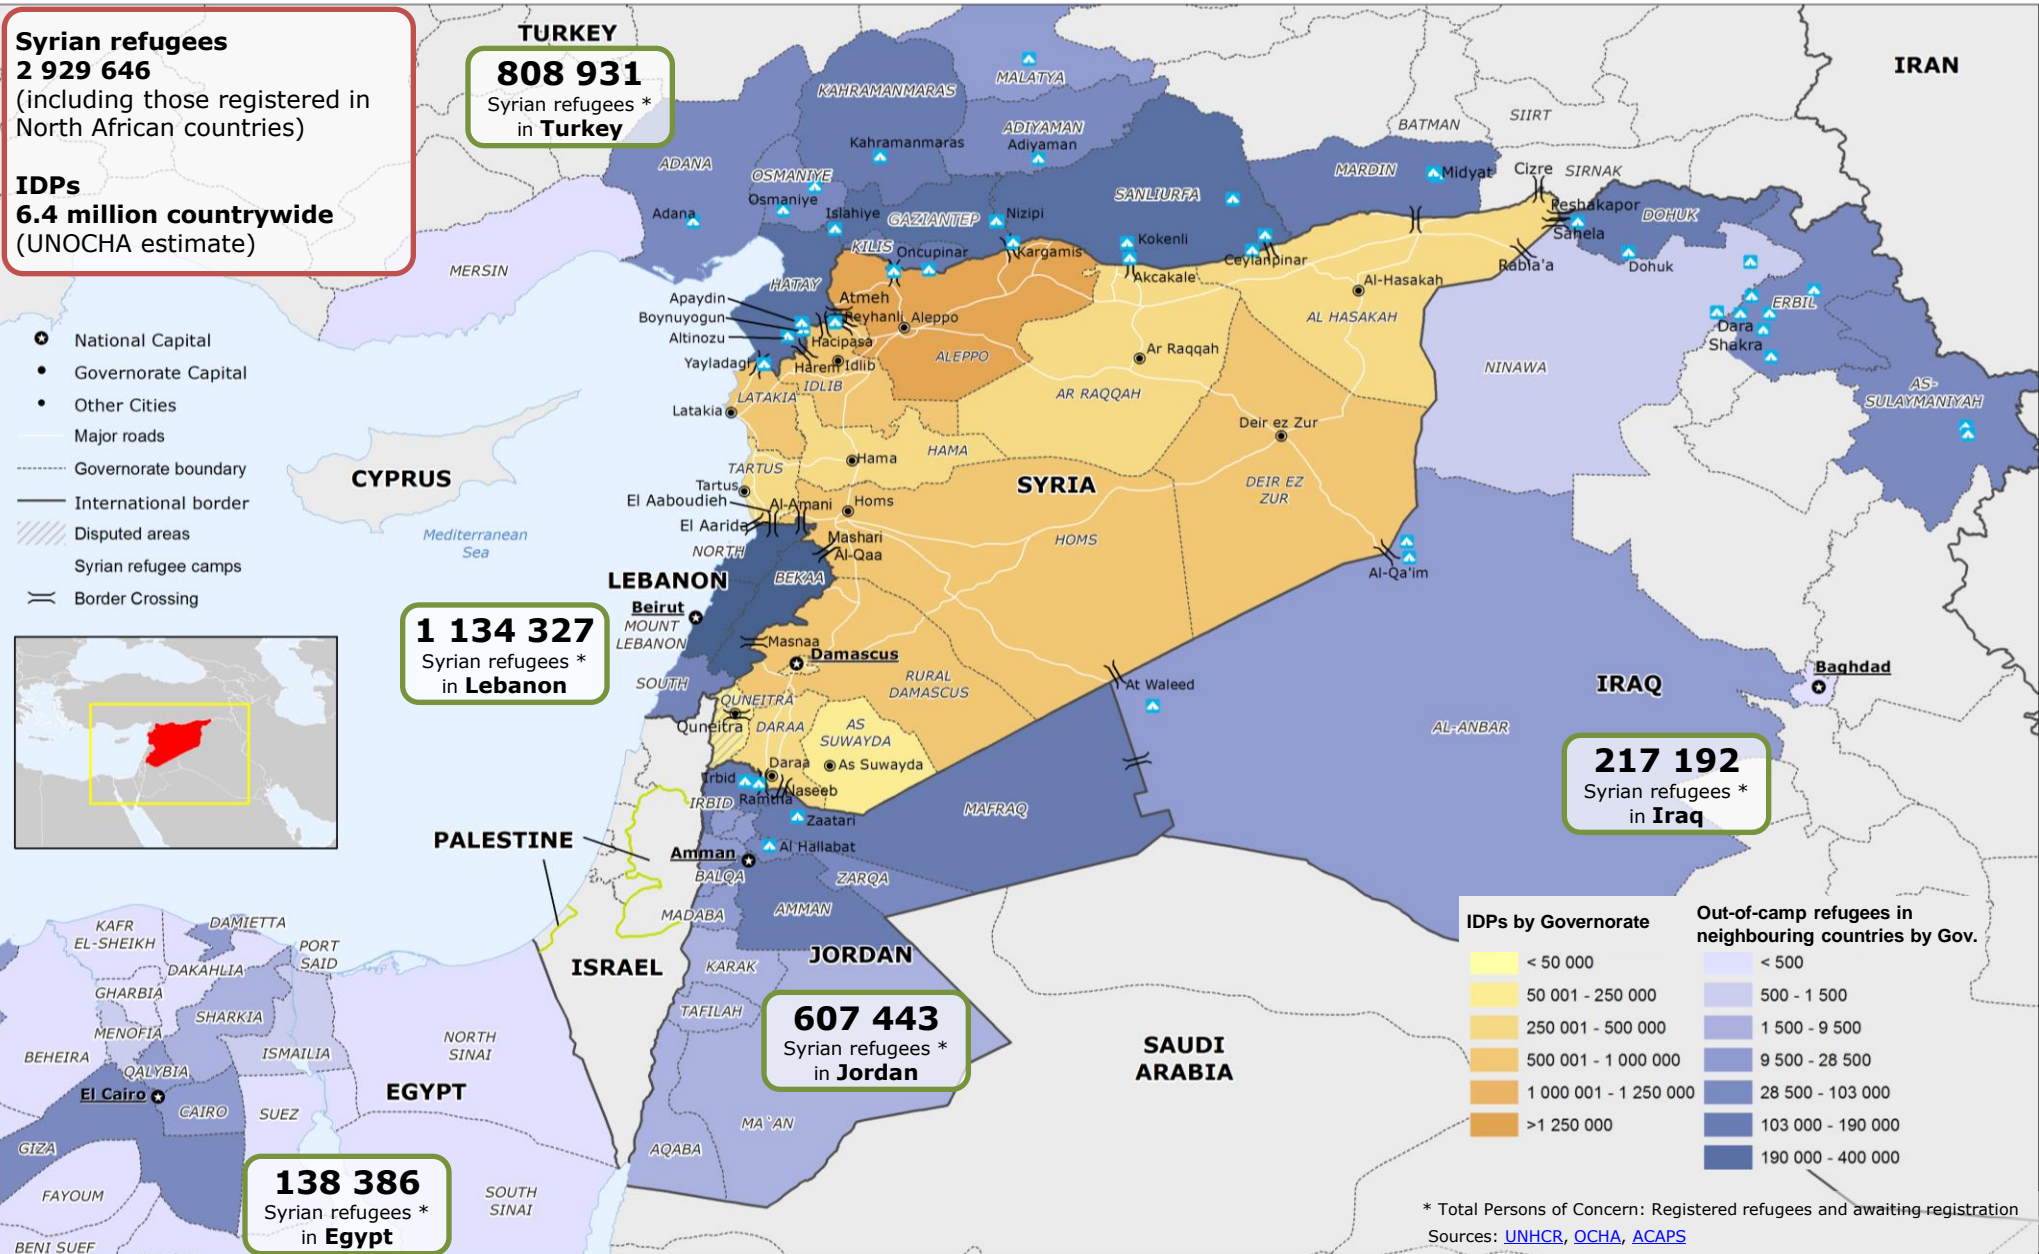

24 July 2014: Syria – Refugee situation and internal displacement

Syrian refugees
2 929 646
 (including those registered in North African countries)

IDPs
6.4 million countrywide
 (UNOCHA estimate)

- National Capital
- Governorate Capital
- Other Cities
- Major roads
- Governorate boundary
- International border
- /// Disputed areas
- ▲ Syrian refugee camps
- ||| Border Crossing

* Total Persons of Concern: Registered refugees and awaiting registration
 Sources: [UNHCR](#), [OCHA](#), [ACAPS](#)