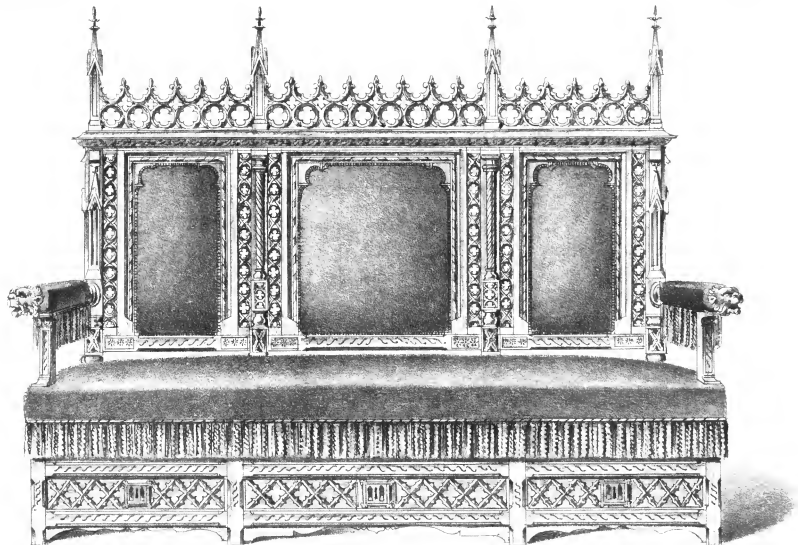

GOTHIC ALBUM
FOR
CABINET MAKERS;
COMPRISING A COLLECTION
DESIGNS FOR GOTHIC FURNITURE.

ILLUSTRATED BY TWENTY-THREE LARGE AND BEAUTIFULLY ENGRAVED PLATES.

PHILADELPHIA:
HENRY CAREY BAIRD, INDUSTRIAL PUBLISHER,
406 WALNUT STREET.
1868.

LIST OF PLATES.

- | | |
|---------------------------------------|-------------------------------|
| I.—Sofa. | XIII.—Canopied Bedstead. |
| II.—Chairs. | XIV.—Wardrobe with Mirror. |
| III.—Canopied Sofa. | XV.—Mantel with Mirror. |
| IV.—Dining-Room Chairs. | XVI.—Dining-Room Side-Board. |
| V.—Chairs. | XVII.—Pier-Table with Mirror. |
| VI.—Arm-Chairs. | XVIII.—Etagère. |
| VII.—Stool, Tabouret, Banquette. | XIX.—Office Table. |
| VIII.—Pries-Dieu. | XX.—Secretary. |
| IX.—Hall Table. | XXI.—Ornamental Book Shelves. |
| X.—Table. | XXII.—Book Case. |
| XI.—Linen Press, or Chest of Drawers. | XXIII.—Sportsman's Case. |
| XII.—Bedstead. | |