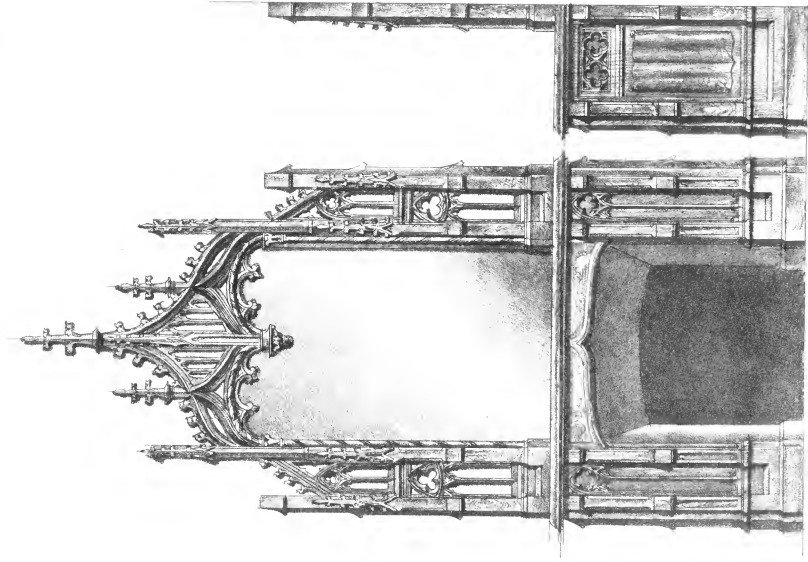

BANQUETTE

PRIES-DIEU

HALL TABLE

32cm 9 6 3 9 7 7 5 feet

TABLE

LINEN PRESS or CHEST of DRAWERS

12 9 6 3 0 1 2 3 feet

BEDSTEAD

CANOPIED BEDSTEAD

WARDROBE WITH MIRROR

MANTLE WITH MIRROR

1 2 3 Feet

DINING ROOM SIDE BOARD

Fig. 2
1 2 3 4 5 6 7 Feet

SIDE VIEW

PIER TABLE WITH MIRROR