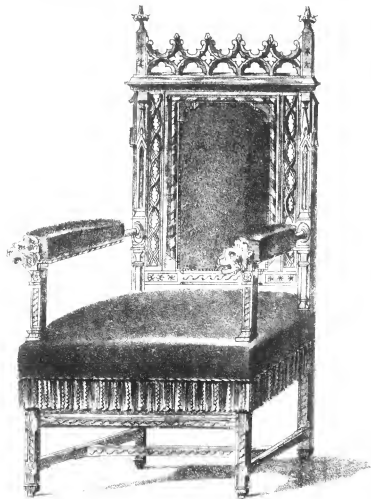

GOTHIC ALBUM
FOR
CABINET MAKERS;
COMPRISING A COLLECTION
DESIGNS FOR GOTHIC FURNITURE.

ILLUSTRATED BY TWENTY-THREE LARGE AND BEAUTIFULLY ENGRAVED PLATES.

PHILADELPHIA:
HENRY CAREY BAIRD, INDUSTRIAL PUBLISHER,
406 WALNUT STREET.
1868.

LIST OF PLATES.

- | | |
|---------------------------------------|-------------------------------|
| I.—Sofa. | XIII.—Canopied Bedstead. |
| II.—Chairs. | XIV.—Wardrobe with Mirror. |
| III.—Canopied Sofa. | XV.—Mantel with Mirror. |
| IV.—Dining-Room Chairs. | XVI.—Dining-Room Side-Board. |
| V.—Chairs. | XVII.—Pier-Table with Mirror. |
| VI.—Arm-Chairs. | XVIII.—Etagère. |
| VII.—Stool, Tabouret, Banquette. | XIX.—Office Table. |
| VIII.—Pries-Dieu. | XX.—Secretary. |
| IX.—Hall Table. | XXI.—Ornamental Book Shelves. |
| X.—Table. | XXII.—Book Case. |
| XI.—Linen Press, or Chest of Drawers. | XXIII.—Sportsman's Case. |
| XII.—Bedstead. | |

SOFA

CHAIRS

CANOPIED SOFA

DINING ROOM CHAIRS

CHAIRS

ARM CHAIRS

STOOL

TABOURET