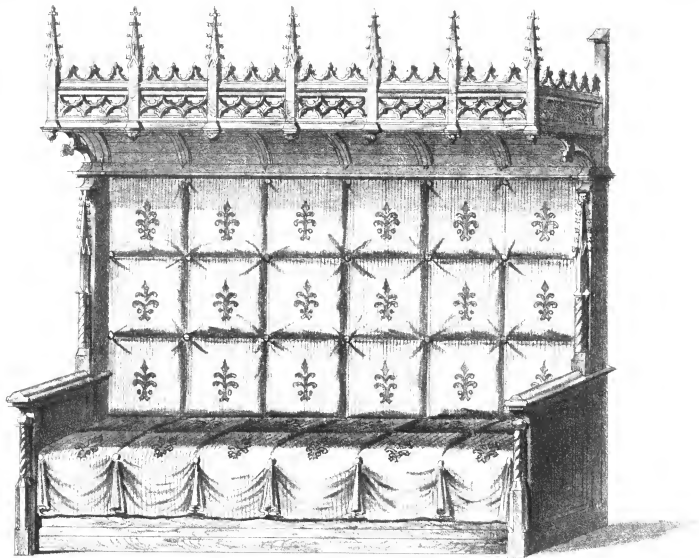

GOTHIC ALBUM
FOR
CABINET MAKERS;
COMPRISING A COLLECTION
DESIGNS FOR GOTHIC FURNITURE.

ILLUSTRATED BY TWENTY-THREE LARGE AND BEAUTIFULLY ENGRAVED PLATES.

PHILADELPHIA:
HENRY CAREY BAIRD, INDUSTRIAL PUBLISHER,
406 WALNUT STREET.
1868.

LIST OF PLATES.

- | | |
|---------------------------------------|-------------------------------|
| I.—Sofa. | XIII.—Canopied Bedstead. |
| II.—Chairs. | XIV.—Wardrobe with Mirror. |
| III.—Canopied Sofa. | XV.—Mantel with Mirror. |
| IV.—Dining-Room Chairs. | XVI.—Dining-Room Side-Board. |
| V.—Chairs. | XVII.—Pier-Table with Mirror. |
| VI.—Arm-Chairs. | XVIII.—Etagère. |
| VII.—Stool, Tabouret, Banquette. | XIX.—Office Table. |
| VIII.—Pries-Dieu. | XX.—Secretary. |
| IX.—Hall Table. | XXI.—Ornamental Book Shelves. |
| X.—Table. | XXII.—Book Case. |
| XI.—Linen Press, or Chest of Drawers. | XXIII.—Sportsman's Case. |
| XII.—Bedstead. | |

SOFA

CHAIRS

CANOPIED SOFA

DINING ROOM CHAIRS

CHAIRS

ARM CHAIRS

STOOL

TABOURET