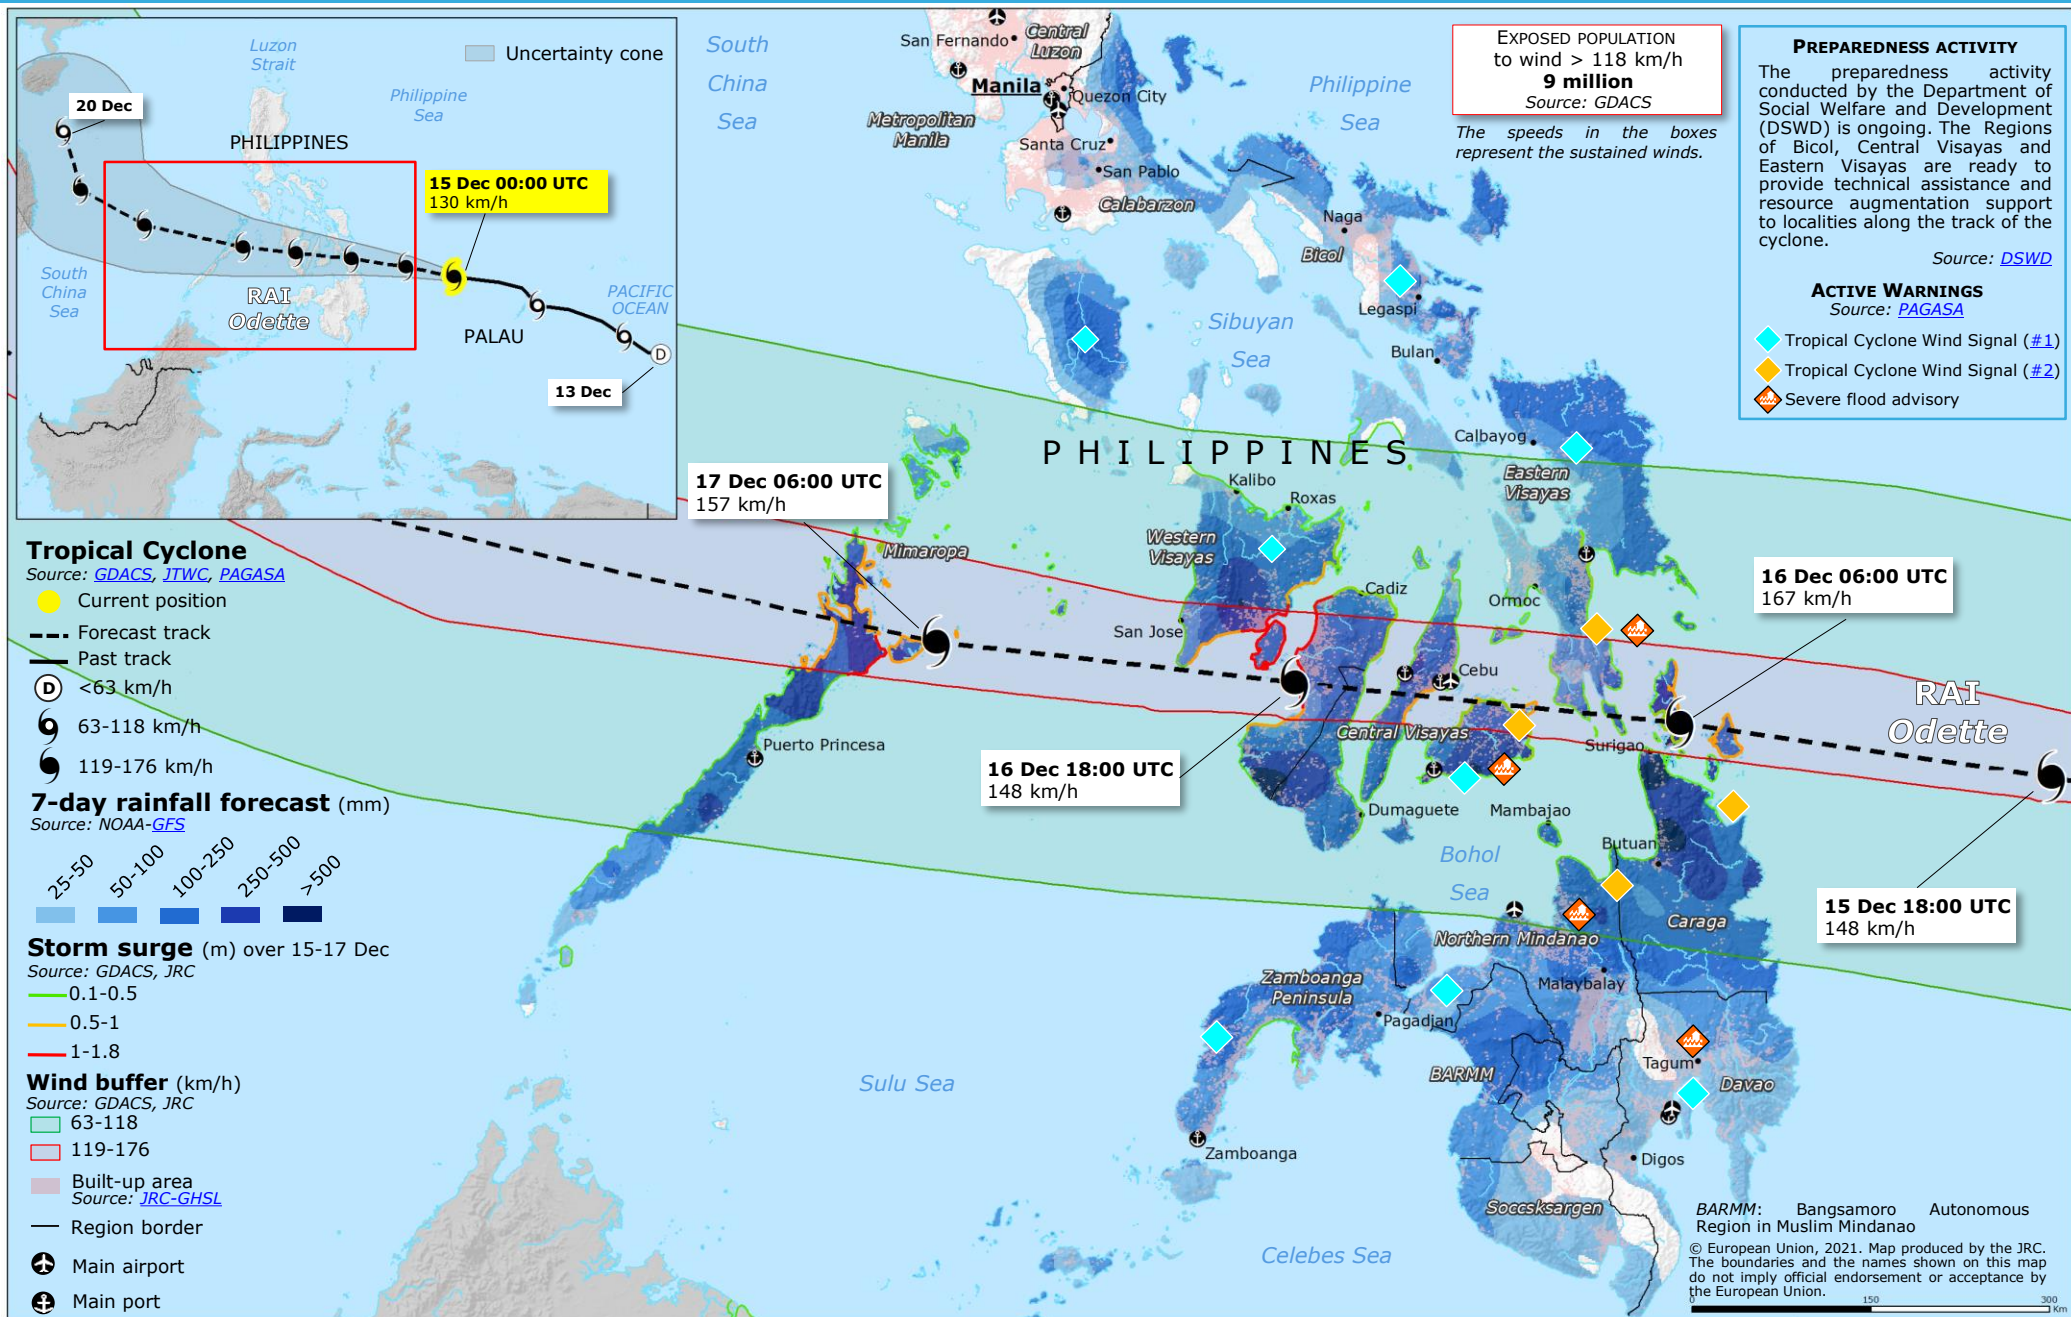

Philippines | Tropical Cyclone RAI (Odette)

BARM: Bangsamoro Autonomous Region in Muslim Mindanao

© European Union, 2021. Map produced by the JRC. The boundaries and the names shown on this map do not imply official endorsement or acceptance by the European Union.