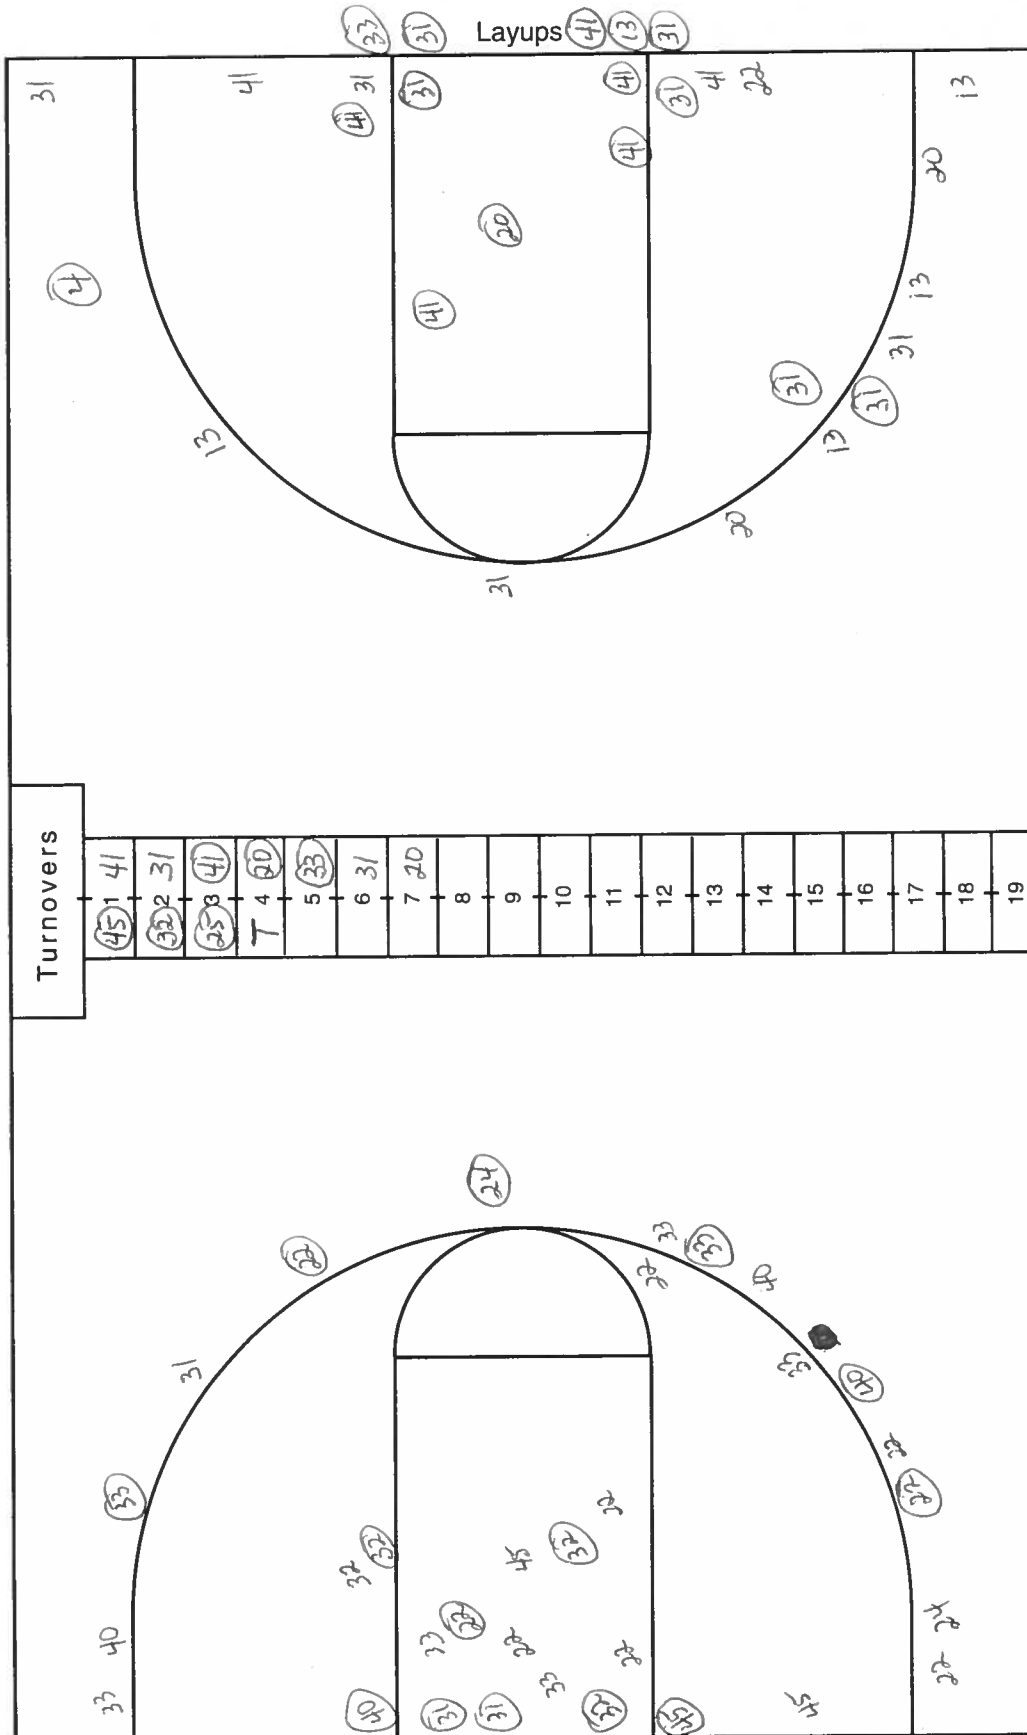

NCAA® BASKETBALL SHOT CHART

First Half

Second Half

O.T.

(Circle one)

Team HAWAII

Team ILLINOIS

Attempted 28
Made 15
Percentage .535

7ft 6pts

Attempted 37
Made 17
Percentage .459