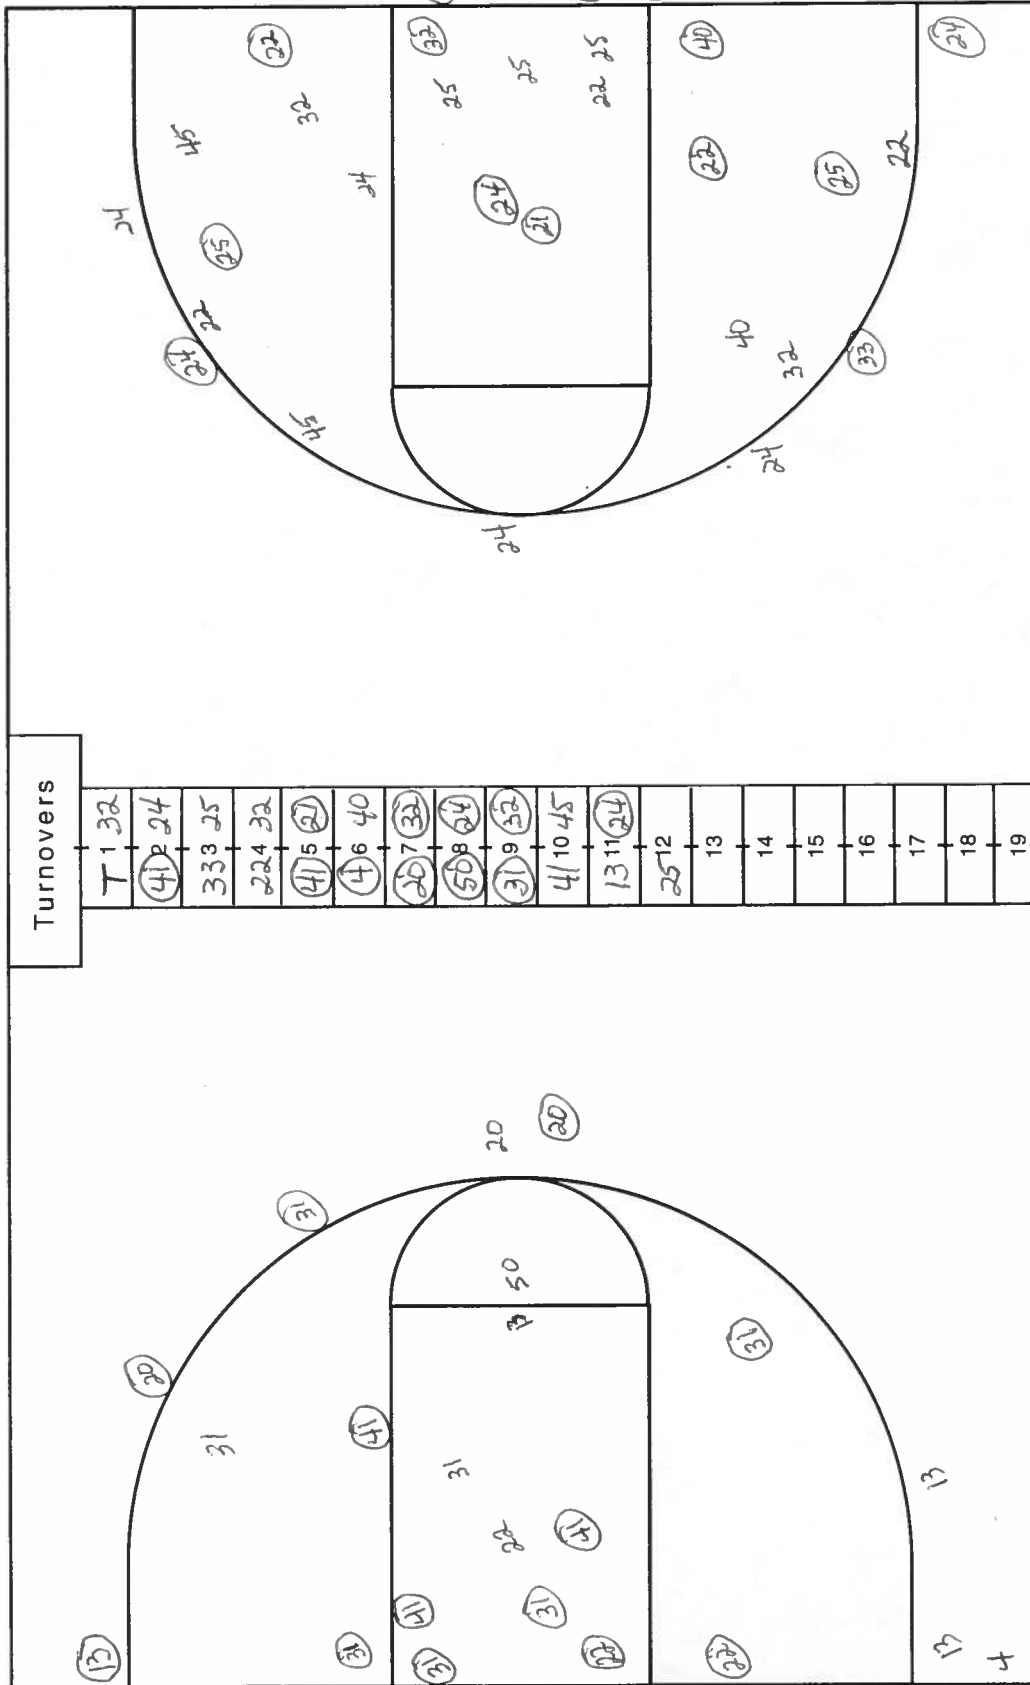

NCAA® BASKETBALL SHOT CHART

First Half

Second Half

(Circle one)

Team Illinois

Team Hawaii

Layups (31) (22) (25) (33)

Layups (17) (3)

Attempted 30
Made 15
Percentage .500

Attempted 24
Made 14
Percentage .583

12 pts 10 pts

OFFICIAL BASKETBALL BOX SCORE -- F I R S T H A L F

Illinois vs HAWAI'I

12-29-95 12:00 p.m. at Special Events Arena

VISITORS: Illinois

No.	N A M E	TOT-FG		3-PT		FT	FTA	REBOUNDS			PF	TP	A	TO	BLK	S	MIN	
		FG	FGA	FG	FGA			OF	DE	TOT								
21	HELDMAN, Matt	1	1	0	0	2	2	0	0	0	0	4	2	1	0	0	5	
22	GARRIS, Kiwane	*	3	6	0	0	2	2	1	2	3	1	8	2	0	0	1	15
24	KEENE, Richard	*	3	7	2	5	0	0	1	0	1	2	8	3	3	0	0	14
25	NOTREE, Bryant		3	6	0	0	0	0	1	0	1	1	6	1	1	1	2	8
31	ROBISCH, Brett		1	1	0	0	0	0	0	0	0	0	2	0	0	0	0	7
32	GEE, Jerry	*	1	3	0	0	0	0	3	2	5	1	2	0	4	0	0	13
33	TURNER, Kevin		2	2	1	1	0	0	0	3	3	1	5	2	0	0	3	12
40	HESTER, Jerry	*	1	2	0	0	0	0	0	0	0	2	2	1	1	0	0	11
44	BLACKWELL, Ryan		0	0	0	0	0	0	0	0	0	1	0	0	0	0	0	2
45	GANDY, Chris	*	0	2	0	0	2	2	0	1	1	1	2	0	1	0	0	13
TEAM REBOUNDS.....								0	1	1								
TOTALS			15	30	3	6	6	6	6	9	15	10	39	11	11	1	6	100

TOTAL FG% 1st Half:	15-30	.500	2nd Half:	0- 0	.000	Game:	.500	DEADBALL
3-Pt. FG% 1st Half:	3- 6	.500	2nd Half:	0- 0	.000	Game:	.500	REBOUNDS
F Throw % 1st Half:	6- 6	1.000	2nd Half:	0- 0	.000	Game:	1.000	1

HOME TEAM: HAWAI'I

No.	N A M E	TOT-FG		3-PT		FT	FTA	REBOUNDS			PF	TP	A	TO	BLK	S	MIN	
		FG	FGA	FG	FGA			OF	DE	TOT								
04	SMITH, Sam		0	1	0	1	0	0	0	0	0	0	1	1	0	0	6	
13	KROEGER, Micah	*	1	4	1	3	4	4	0	1	1	1	7	0	1	0	1	20
20	SMITH, Alike	*	2	3	2	3	2	2	0	0	0	0	8	1	1	0	2	20
22	ZIVANOVIC, Ales		2	3	0	0	0	0	0	0	0	1	4	0	1	0	1	14
25	MILLER, Greg		0	0	0	0	0	0	0	0	0	0	0	0	1	0	0	1
31	HARRIS, Anthony	*	5	7	1	1	3	3	0	0	0	2	14	1	1	0	0	14
33	FURLONG, Danny	*	0	1	0	0	0	0	1	1	2	2	0	0	1	0	0	6
41	SUEING, Justice	*	4	4	0	0	0	2	0	3	3	2	8	1	3	0	1	16
50	SUNDBERG, Seth		0	1	0	0	0	0	0	0	0	0	0	0	1	0	0	3
TEAM REBOUNDS.....								0	1	1	1							
TOTALS			14	24	4	8	9	11	1	6	7	8	41	4	12	0	5	100

TOTAL FG% 1st Half:	14-24	.583	2nd Half:	0- 0	.000	Game:	.583	DEADBALL
3-Pt. FG% 1st Half:	4- 8	.500	2nd Half:	0- 0	.000	Game:	.500	REBOUNDS
F Throw % 1st Half:	9-11	.818	2nd Half:	0- 0	.000	Game:	.818	2, 2

OFFICIALS: Gary Sanchez, Joe Kerfoot, Pat Tanibe

TECHNICAL FOULS:

Illinois - none

HAWAI'I - none

ATTENDANCE:

SCORE BY PERIODS: 1st 2nd OT1 OT2 OT3 OT4 TOTAL

Illinois 39 0 39

HAWAI'I 41 0 41

COMMENTS: Outrigger Rainbow Classic