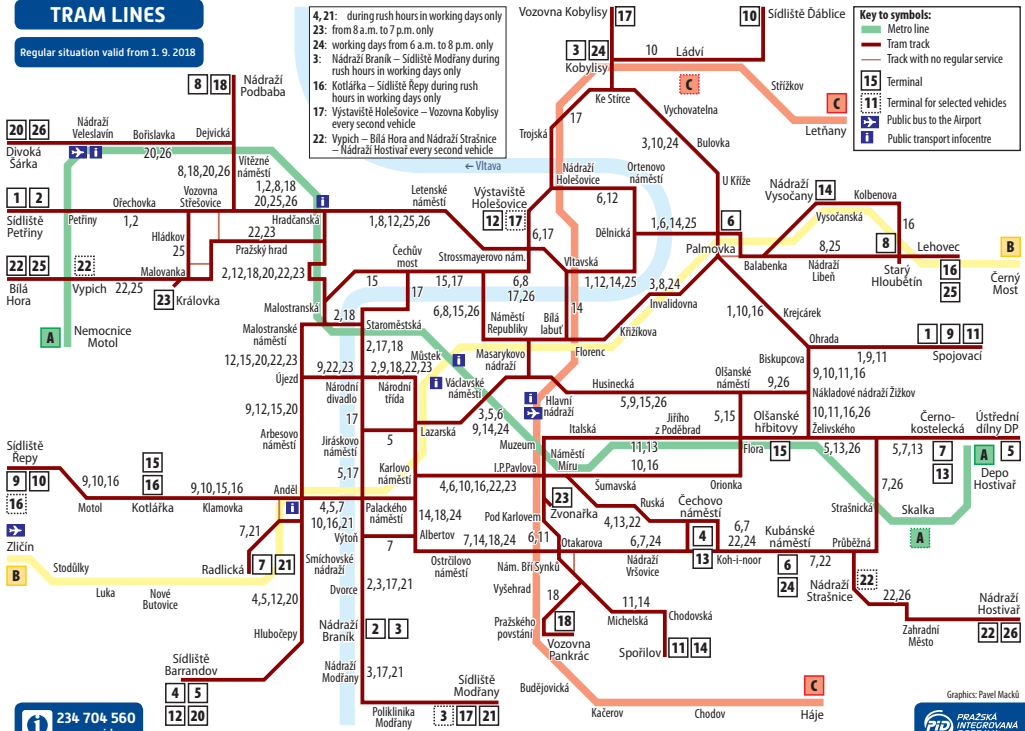

# TRAM LINES

Regular situation valid from 1. 9. 2018

4, 21: during rush hours in working days only  
 23: from 8 a.m. to 7 p.m. only  
 24: working days from 6 a.m. to 8 p.m. only  
 3: Nádraží Braník – Sídliště Modřany during rush hours in working days only  
 16: Kotlářka – Sídliště Řepy during rush hours in working days only  
 17: Výstaviště Holešovice – Vozovna Kobylisy every second vehicle  
 22: Vypich – Bílá Hora and Nádraží Strašnice – Nádraží Hostivař every second vehicle

**Key to symbols:**

- Metro line
- Tram track
- Track with no regular service

**15** Terminal  
**11** Terminal for selected vehicles  
**A** Public bus to the Airport  
**I** Public transport infocentre