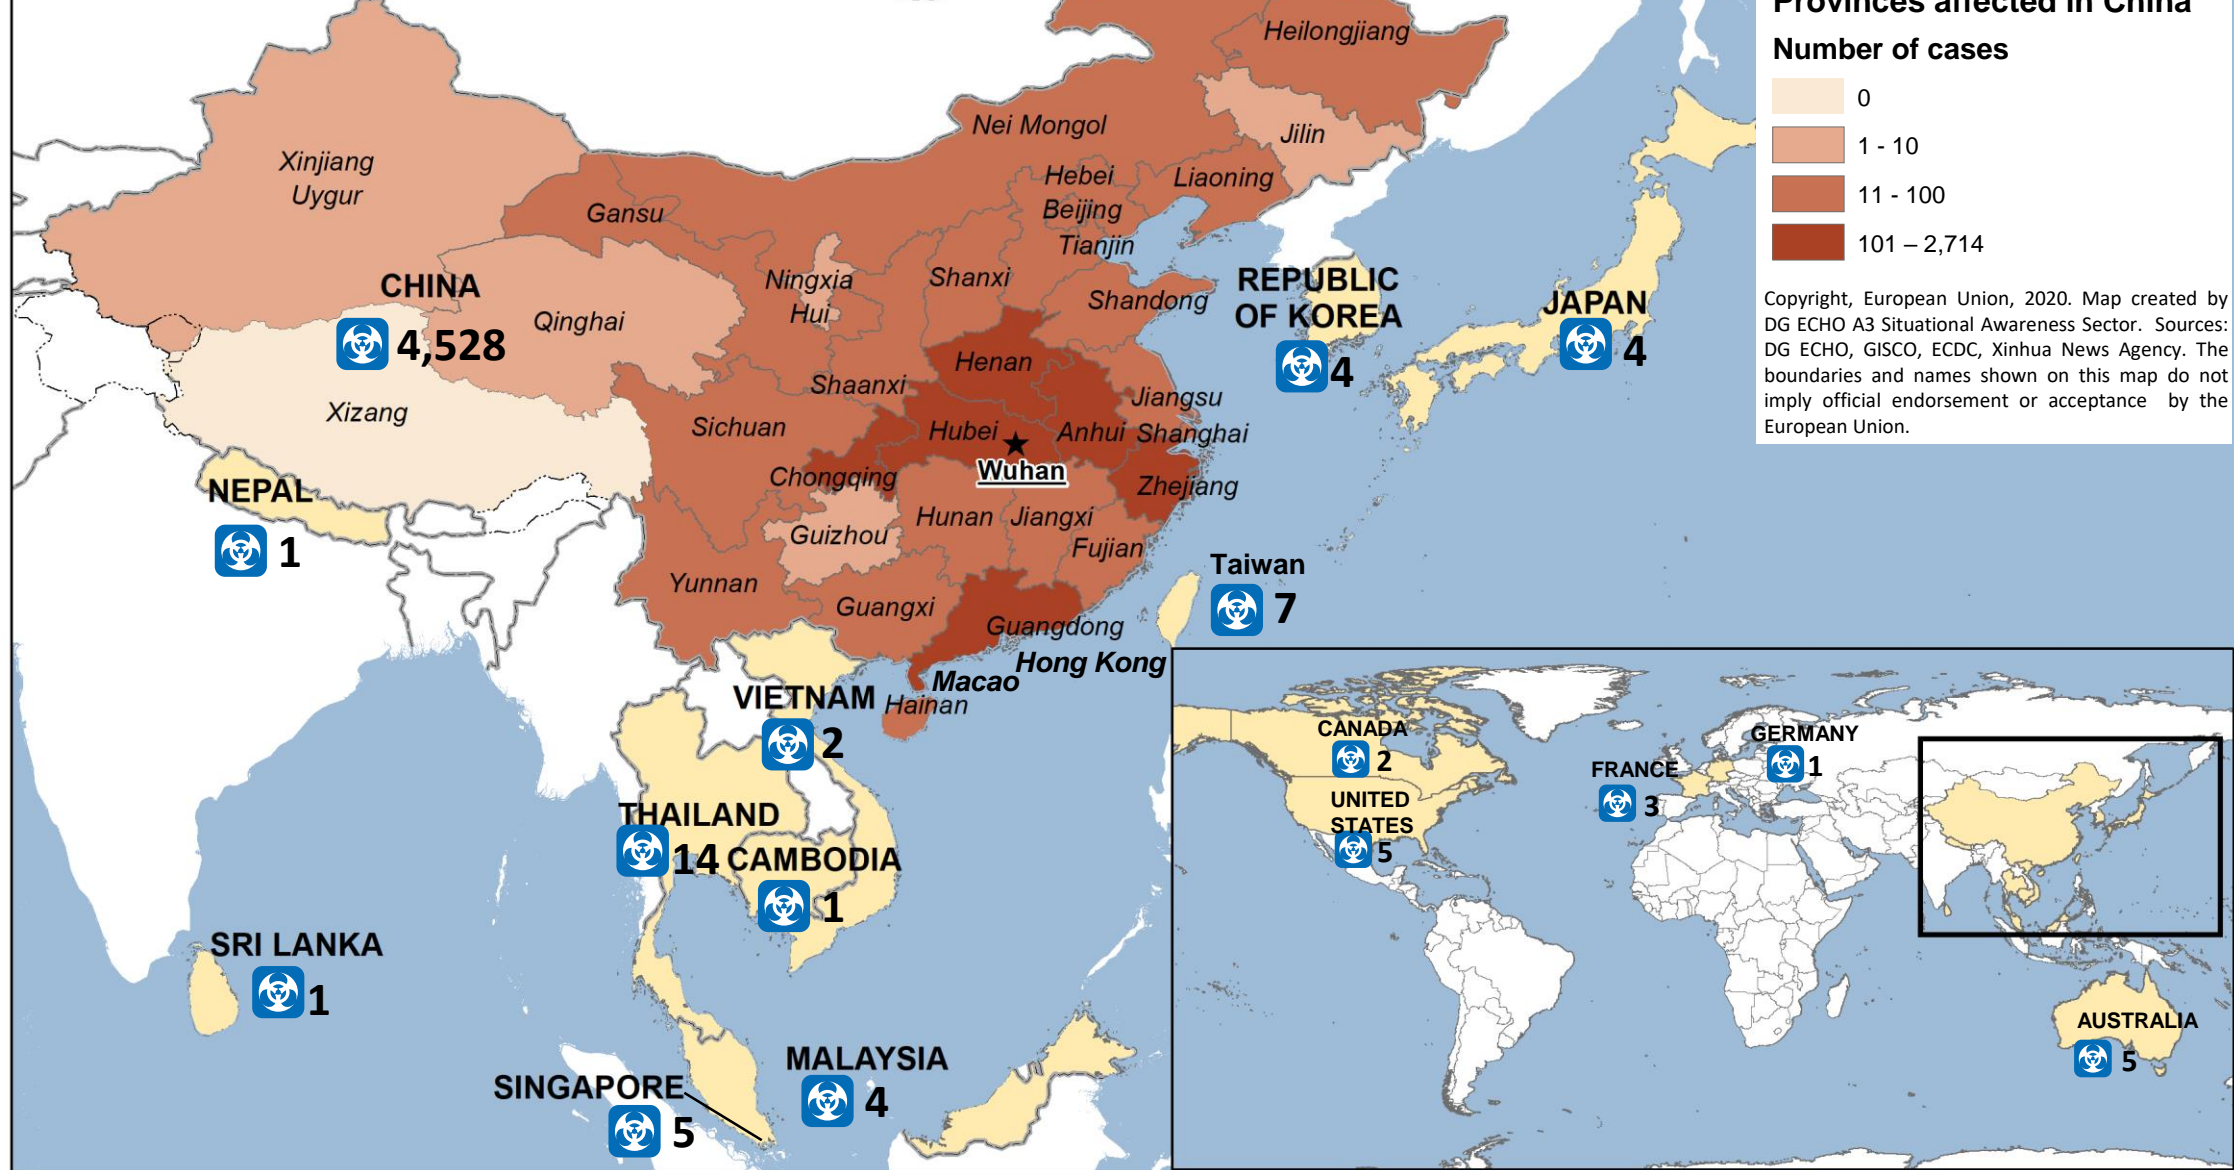

Novel Coronavirus outbreak

Coronavirus cases* (as of 28/01)

Confirmed Cases	4,587
Deaths	106

*Source: ECDC, 28/01 11 CET

Copyright, European Union, 2020. Map created by DG ECHO A3 Situational Awareness Sector. Sources: DG ECHO, GISCO, ECDC, Xinhua News Agency. The boundaries and names shown on this map do not imply official endorsement or acceptance by the European Union.