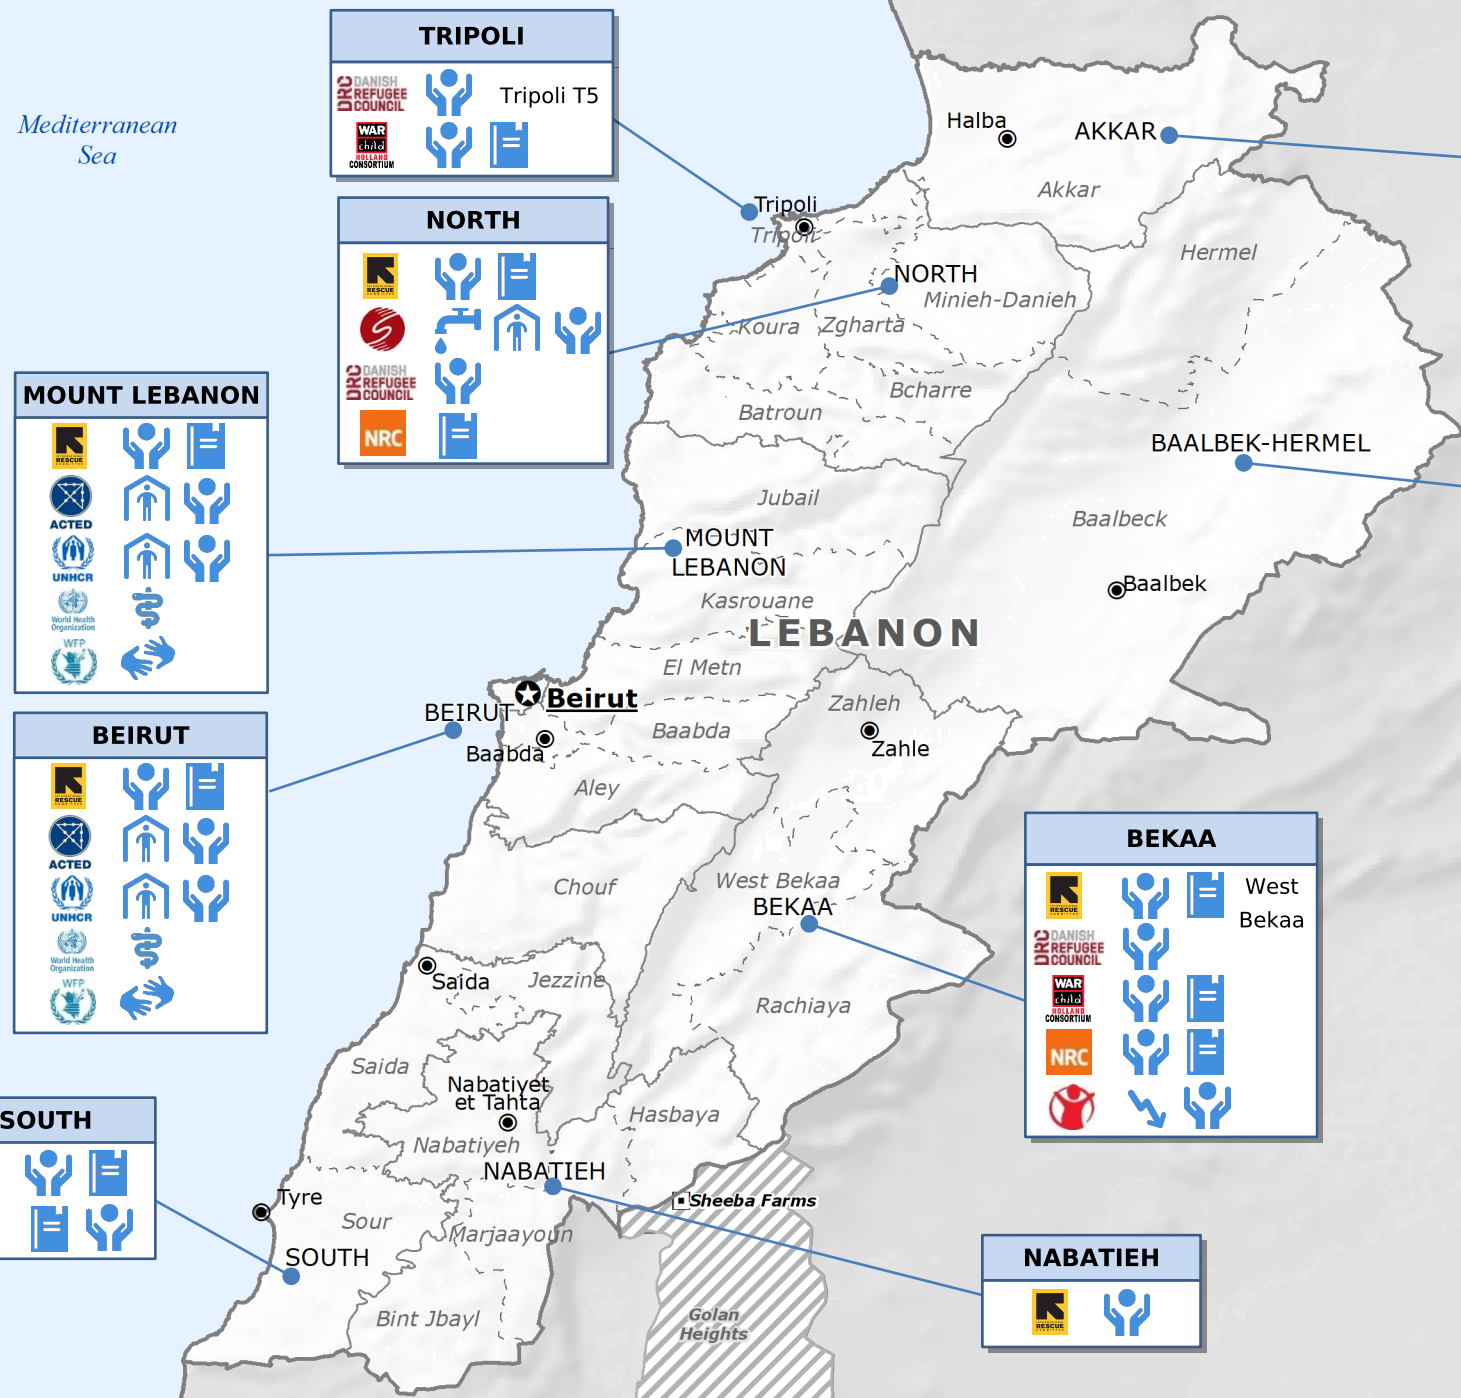

ECHO supported interventions in Lebanon in 2020

Organisations

- ACTED-FR
- DRC-DK
- ICRC-CH
- IRC-UK
- NRC-NO
- SAVE THE CHILDREN
- SI-FR
- UNHCR-CH
- UNHCR/WFP
- WAR CHILD HOLLAND-NL
- WHO
- WFP-IT

COUNTRY WIDE

TRIPOLI

Tripoli T5

NORTH

MOUNT LEBANON

BEIRUT

SOUTH

AKKAR

BAALBEK-HERMEL

BEKAA

West Bekaa

NABATIEH

Sector

- Protection
- Education
- Basic Assistance
- Shelter
- Health
- Coordination
- WASH

Legend for map symbols:

- National Capital
- Intervention capital
- Intervention area
- Administrative boundary
- District boundary
- International border
- Golan Heights