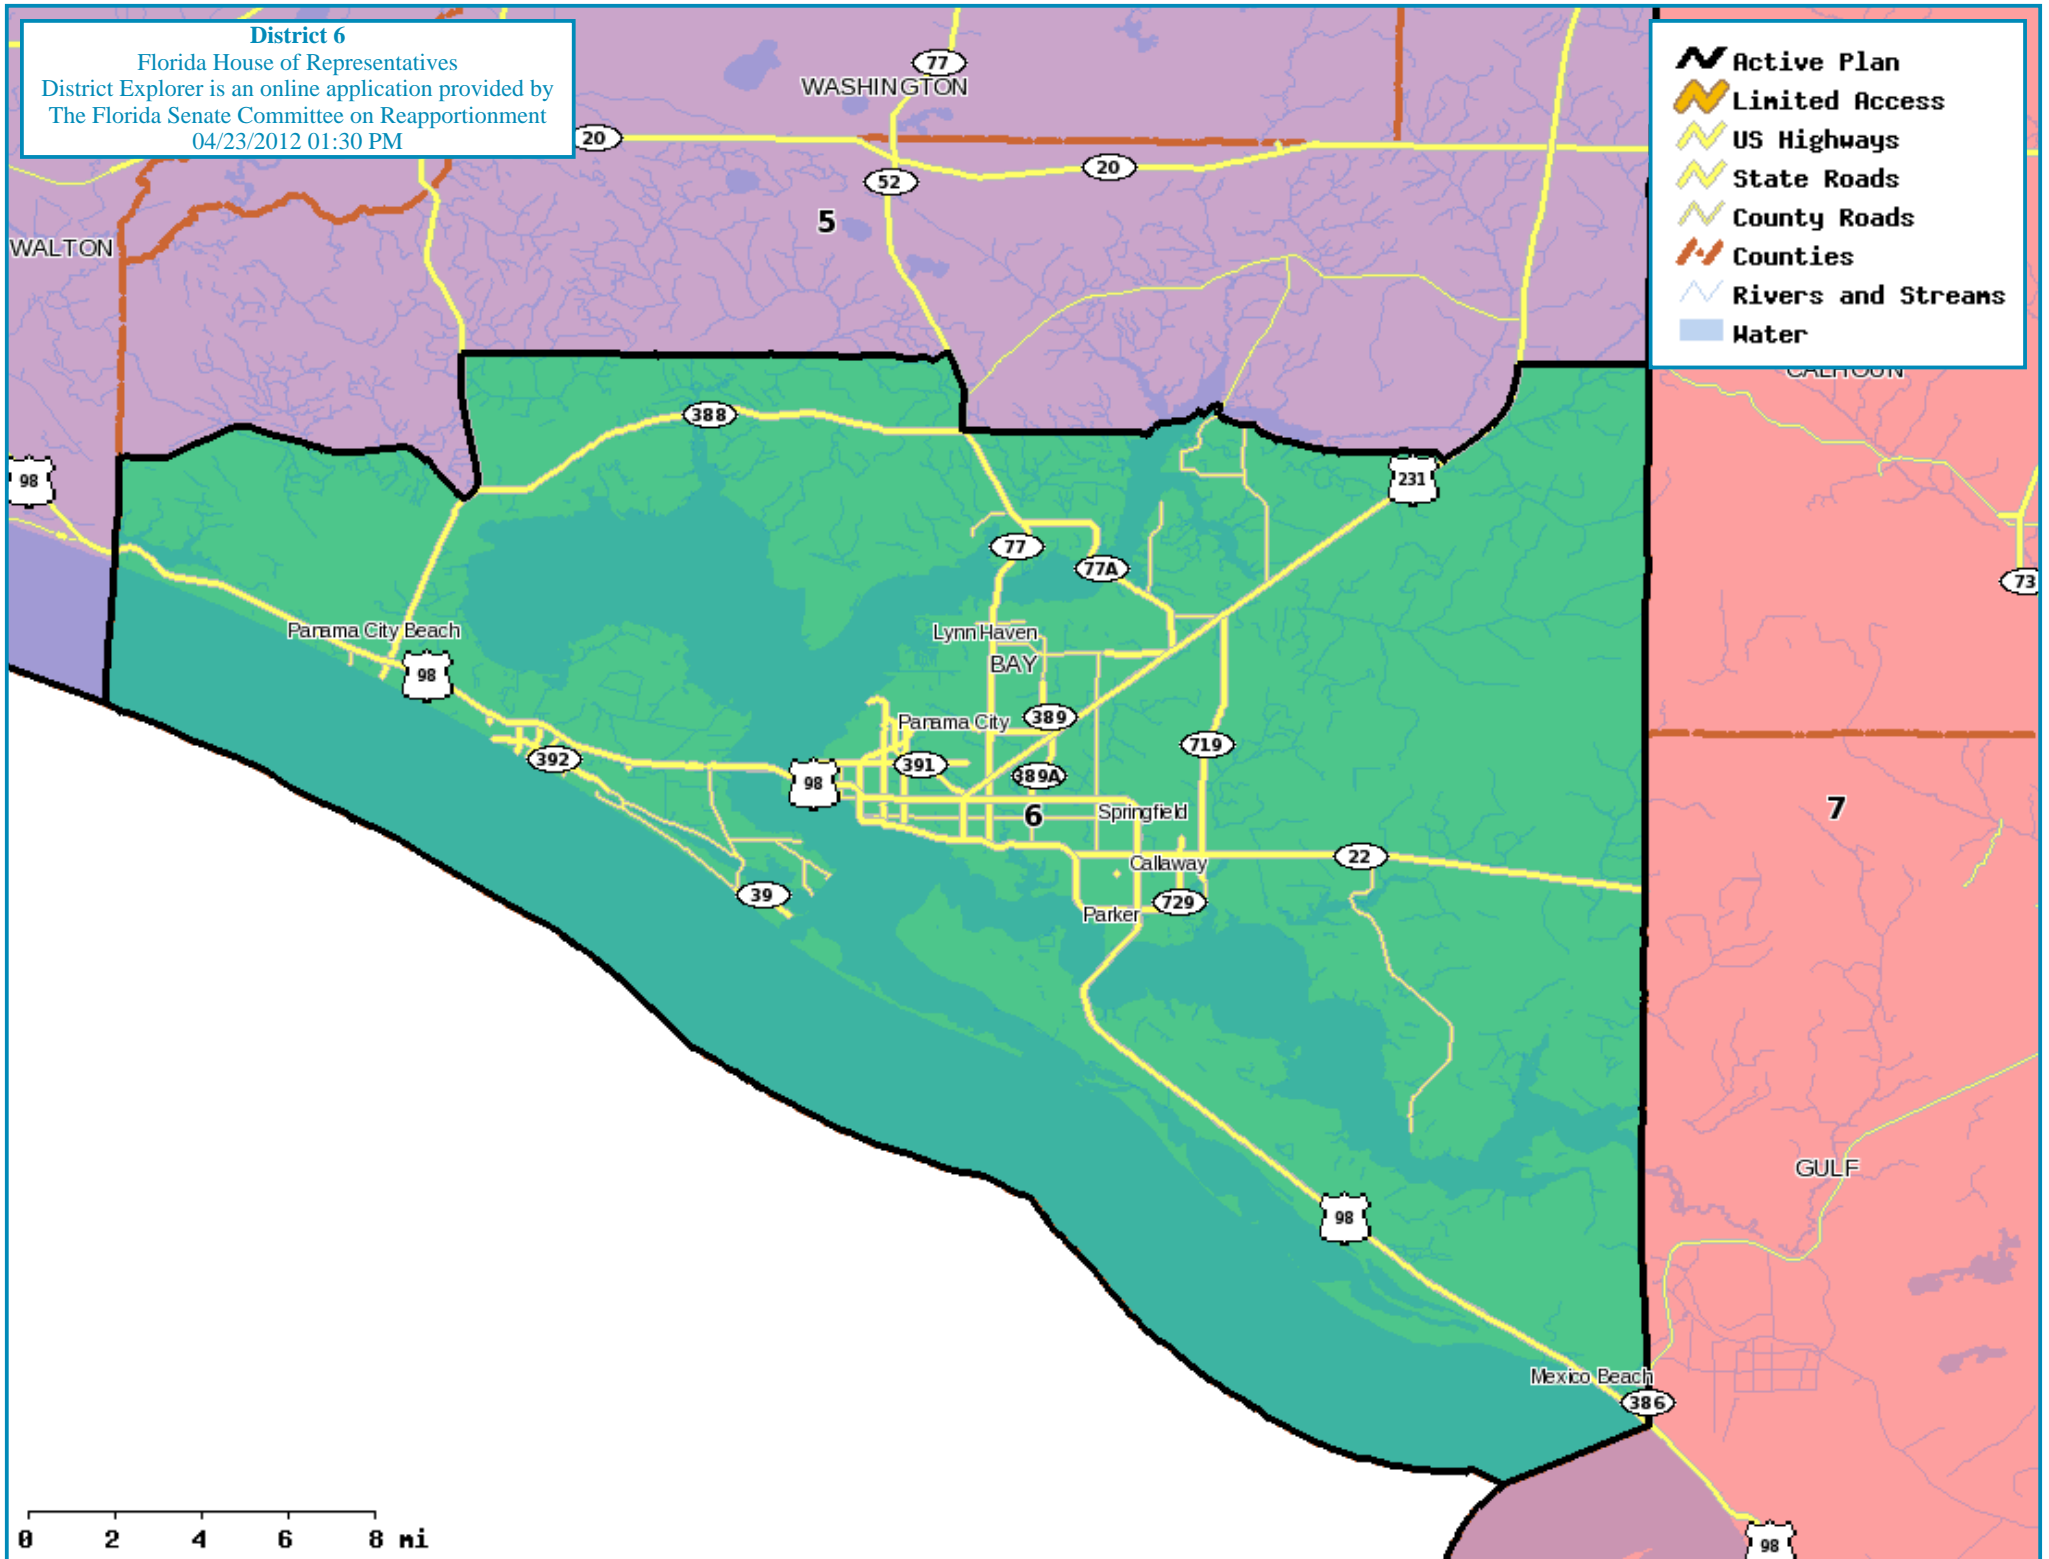

District 6

Florida House of Representatives
District Explorer is an online application provided by
The Florida Senate Committee on Reapportionment
04/23/2012 01:30 PM

-  Active Plan
-  Limited Access
-  US Highways
-  State Roads
-  County Roads
-  Counties
-  Rivers and Streams
-  Water

0 2 4 6 8 mi