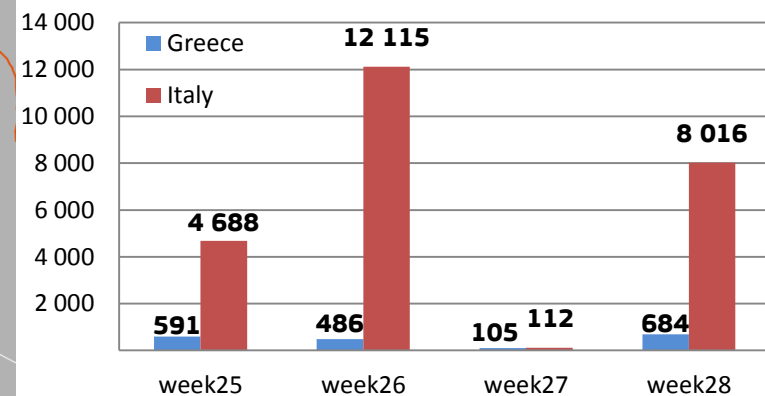

Monthly arrivals to Greece, Italy and Spain (since 2017 - UNHCR)

Weekly arrivals to Greece and Italy (19 Jun - 16 Jul - UNHCR)

Copyright, European Union, 2017.
 Map created by ERCC Analytical Team.
 Sources: GISCO, IOM, UNHCR
 The boundaries and names shown on this map do not imply official endorsement or acceptance by the European Union.
 *Kosovo: This designation is without prejudice to positions on status, and is in line with UNSCR 1244/1999 and the ICJ Opinion on the Kosovo Declaration of Independence.