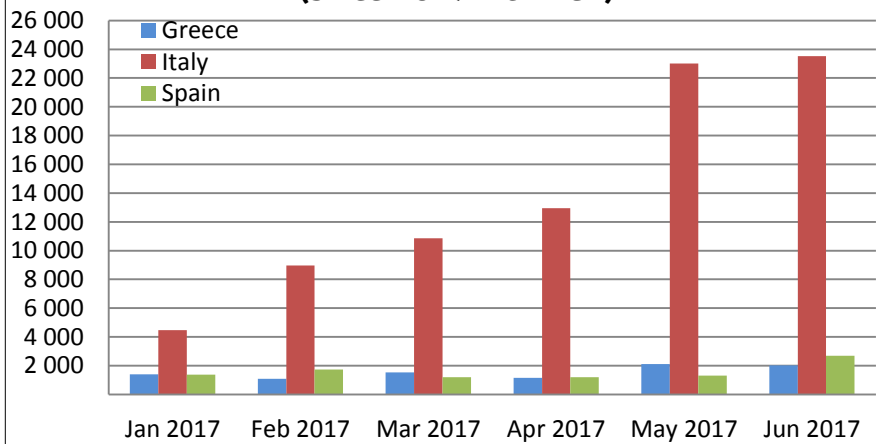

Monthly arrivals to Greece, Italy and Spain (since 2017 - UNHCR)

Weekly arrivals to Greece and Italy (19 Jun - 16 Jul - UNHCR)

Copyright, European Union, 2017.
 Map created by ERCC Analytical Team.
 Sources: GISCO, IOM, UNHCR
 The boundaries and names shown on this map do not imply official endorsement or acceptance by the European Union.
 *Kosovo: This designation is without prejudice to positions on status, and is in line with UNSCR 1244/1999 and the ICJ Opinion on the Kosovo Declaration of Independence.