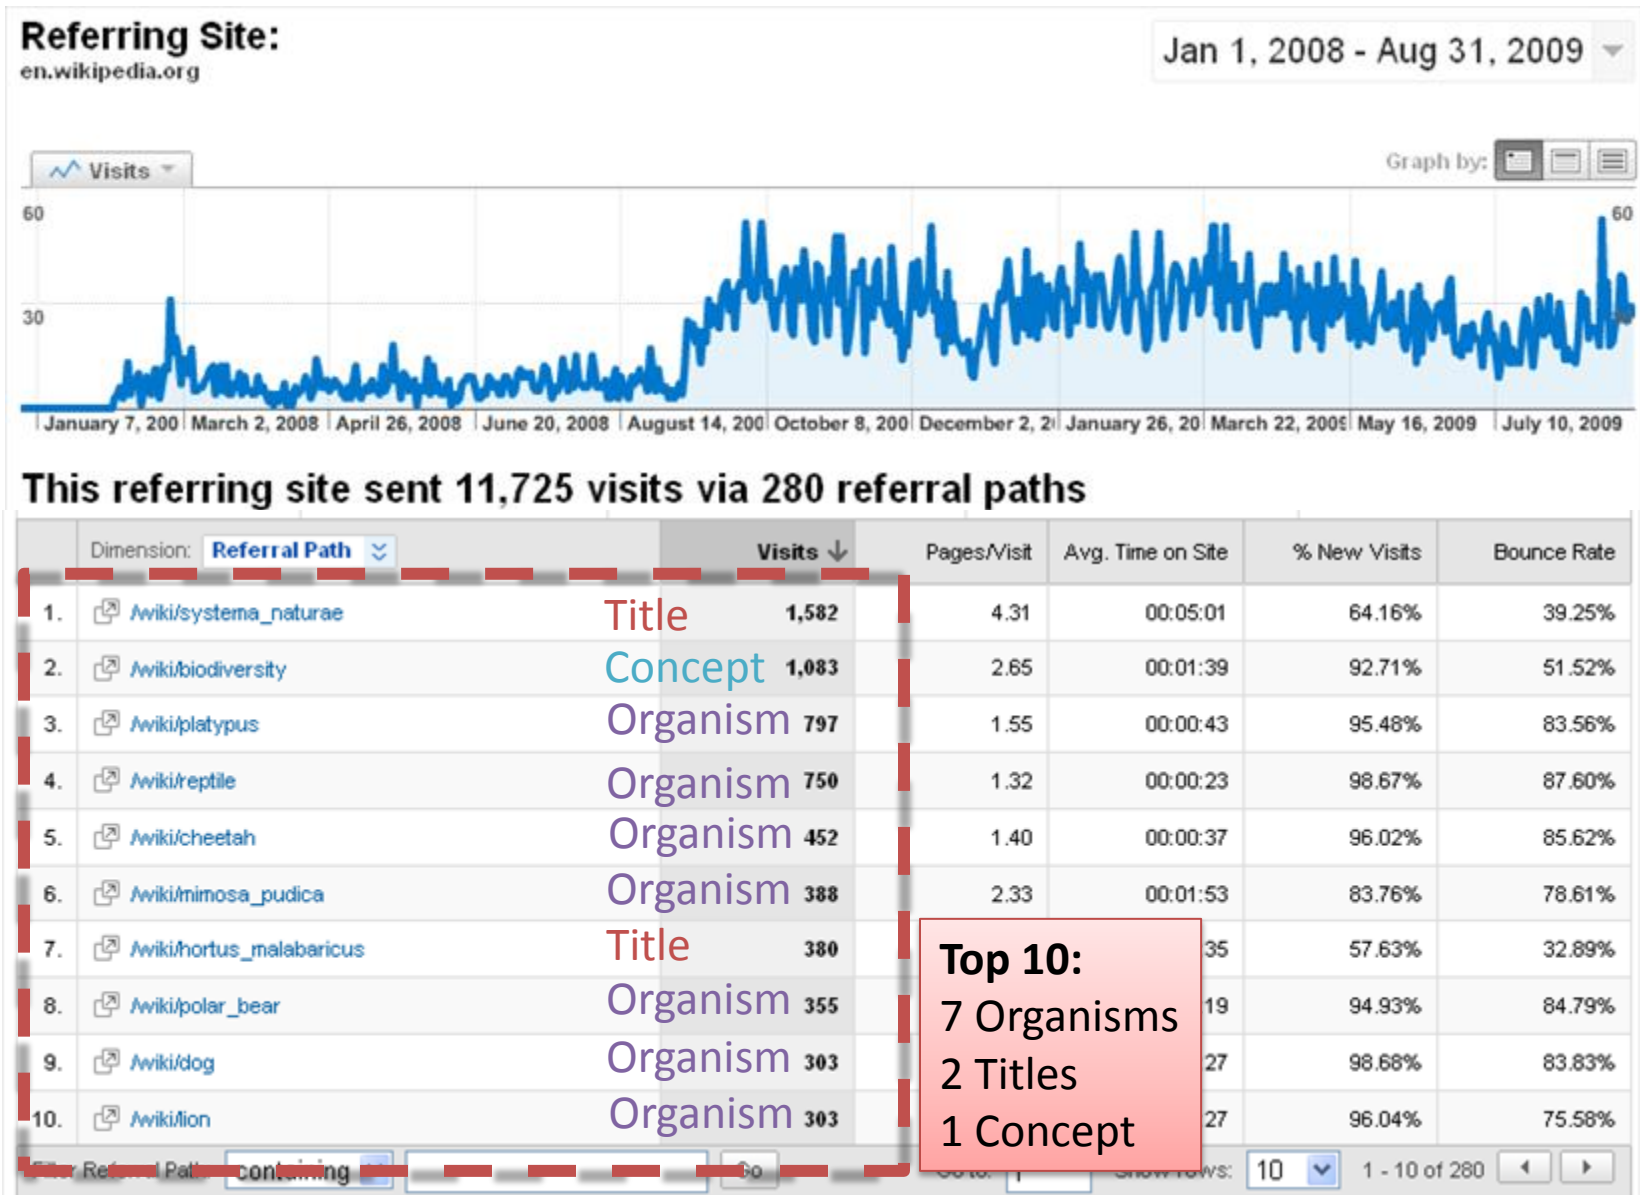

Traffic from Wikipedia: Post-seed