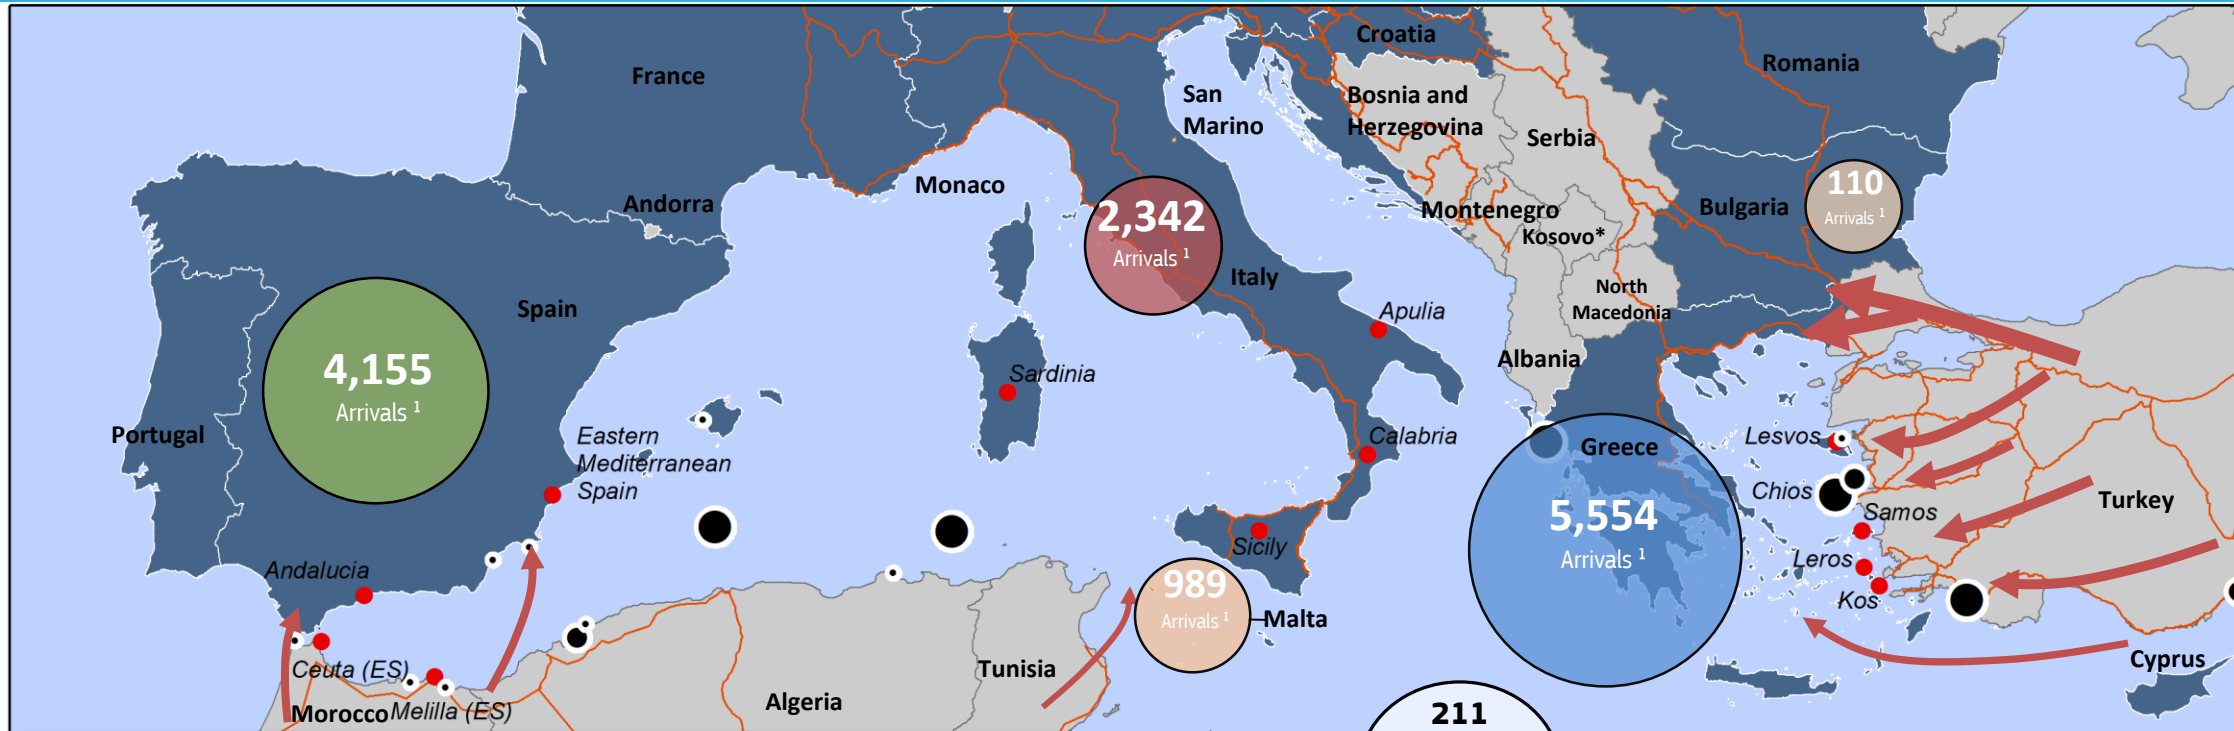

Arrivals of refugees and migrants to Europe

¹ From 1 January to 24 February 2020; Source IOM

- Main regions/ areas of arrival
- Migration route
- ➔ Migration flow
- EU Member State

Number of Fatalities (IOM)

- 1 - 2
- 3 - 10
- 11 - 91

Copyright, European Union, 2020. Map created by DG ECHO A3 Situational Awareness Sector. Sources: GISCO, IOM. The boundaries and names shown on this map do not imply official endorsement or acceptance by the European Union.