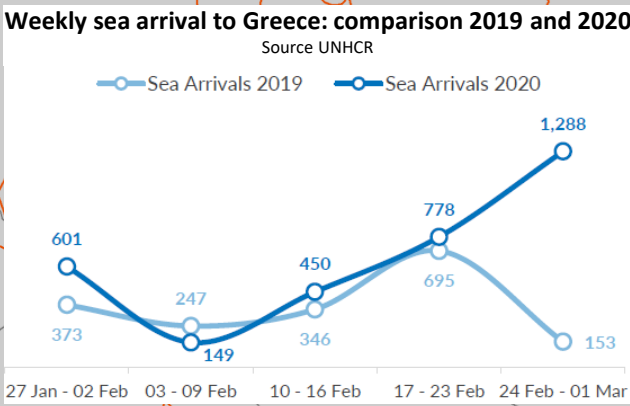

Arrivals of refugees and migrants to Europe

¹ From 1 January to 24 February 2020; Source IOM

- Main regions/ areas of arrival
- Migration route
- ➔ Migration flow
- EU Member State

Number of Fatalities (IOM)