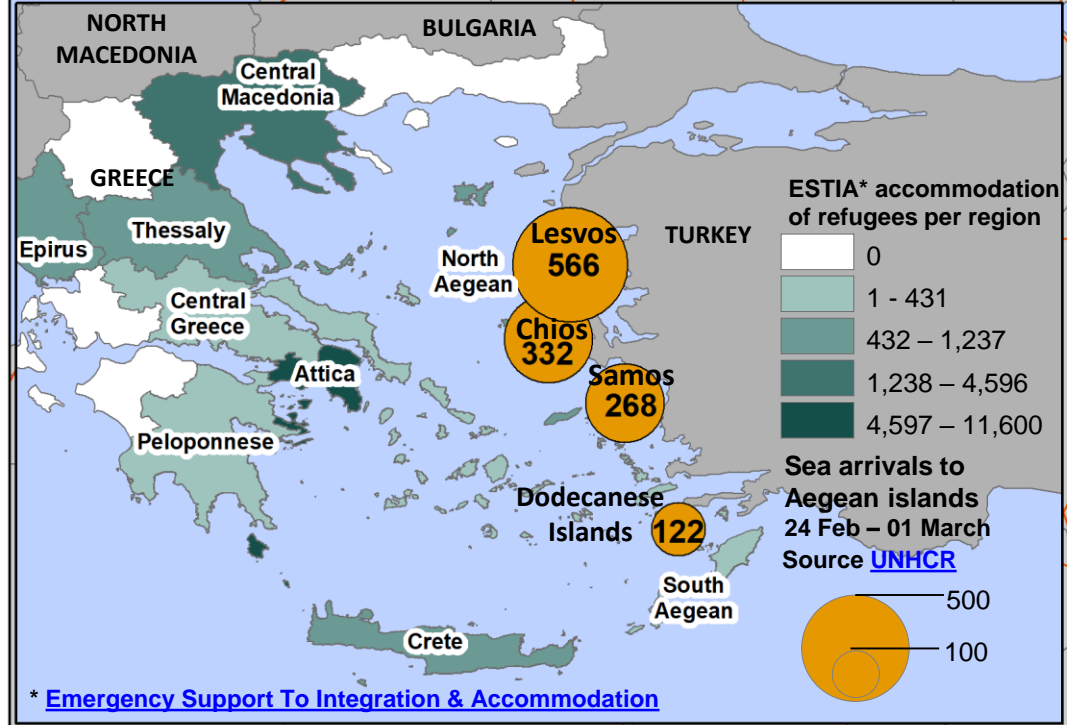

Arrivals of refugees and migrants to Europe

¹ From 1 January to 24 February 2020; Source IOM

- Main regions/ areas of arrival
- Migration route
- ➔ Migration flow
- EU Member State

Number of Fatalities (IOM)

- 1 - 2
- 3 - 10
- 11 - 91

Copyright, European Union, 2020. Map created by DG ECHO A3 Situational Awareness Sector. Sources: GISCO, IOM. The boundaries and names shown on this map do not imply official endorsement or acceptance by the European Union.