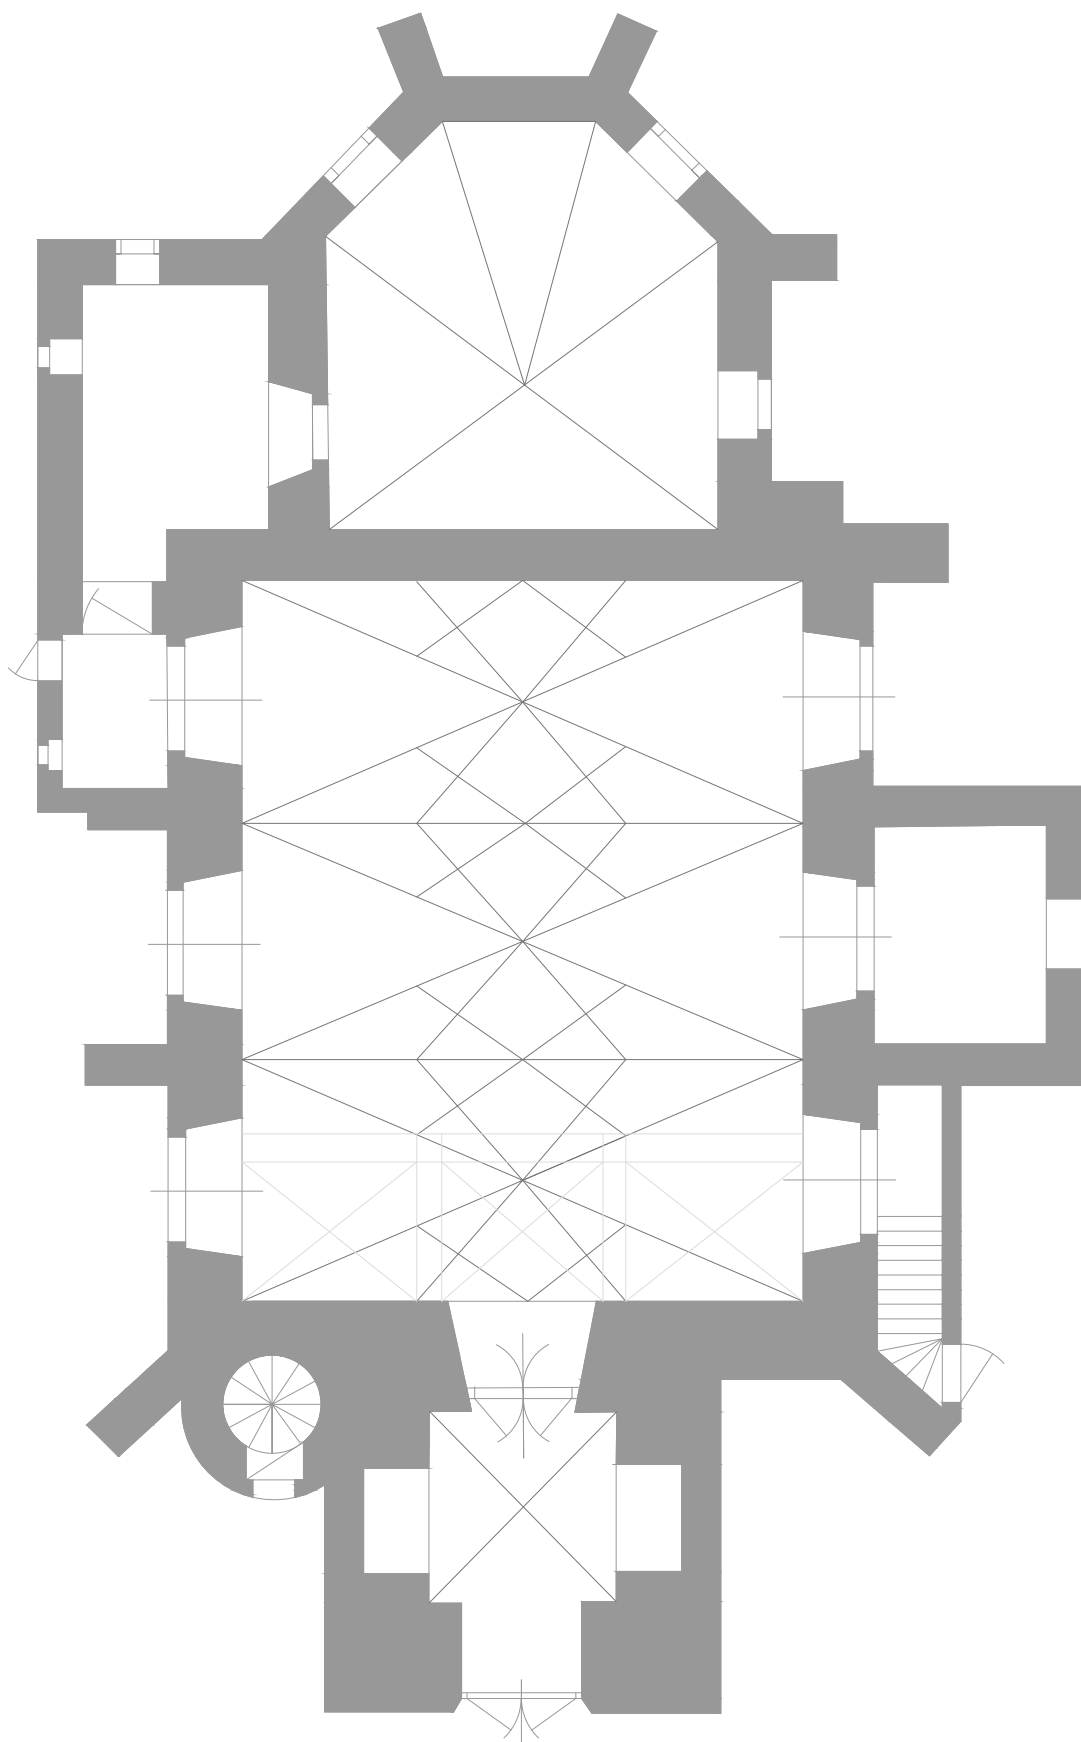

PRODUCED BY AN AUTODESK EDUCATIONAL PRODUCT

PRODUCED BY AN AUTODESK EDUCATIONAL PRODUCT

KOSTEL SV. JANA KŘTITELE -
STARÁ VES NAD ONDŘEJNICÍ