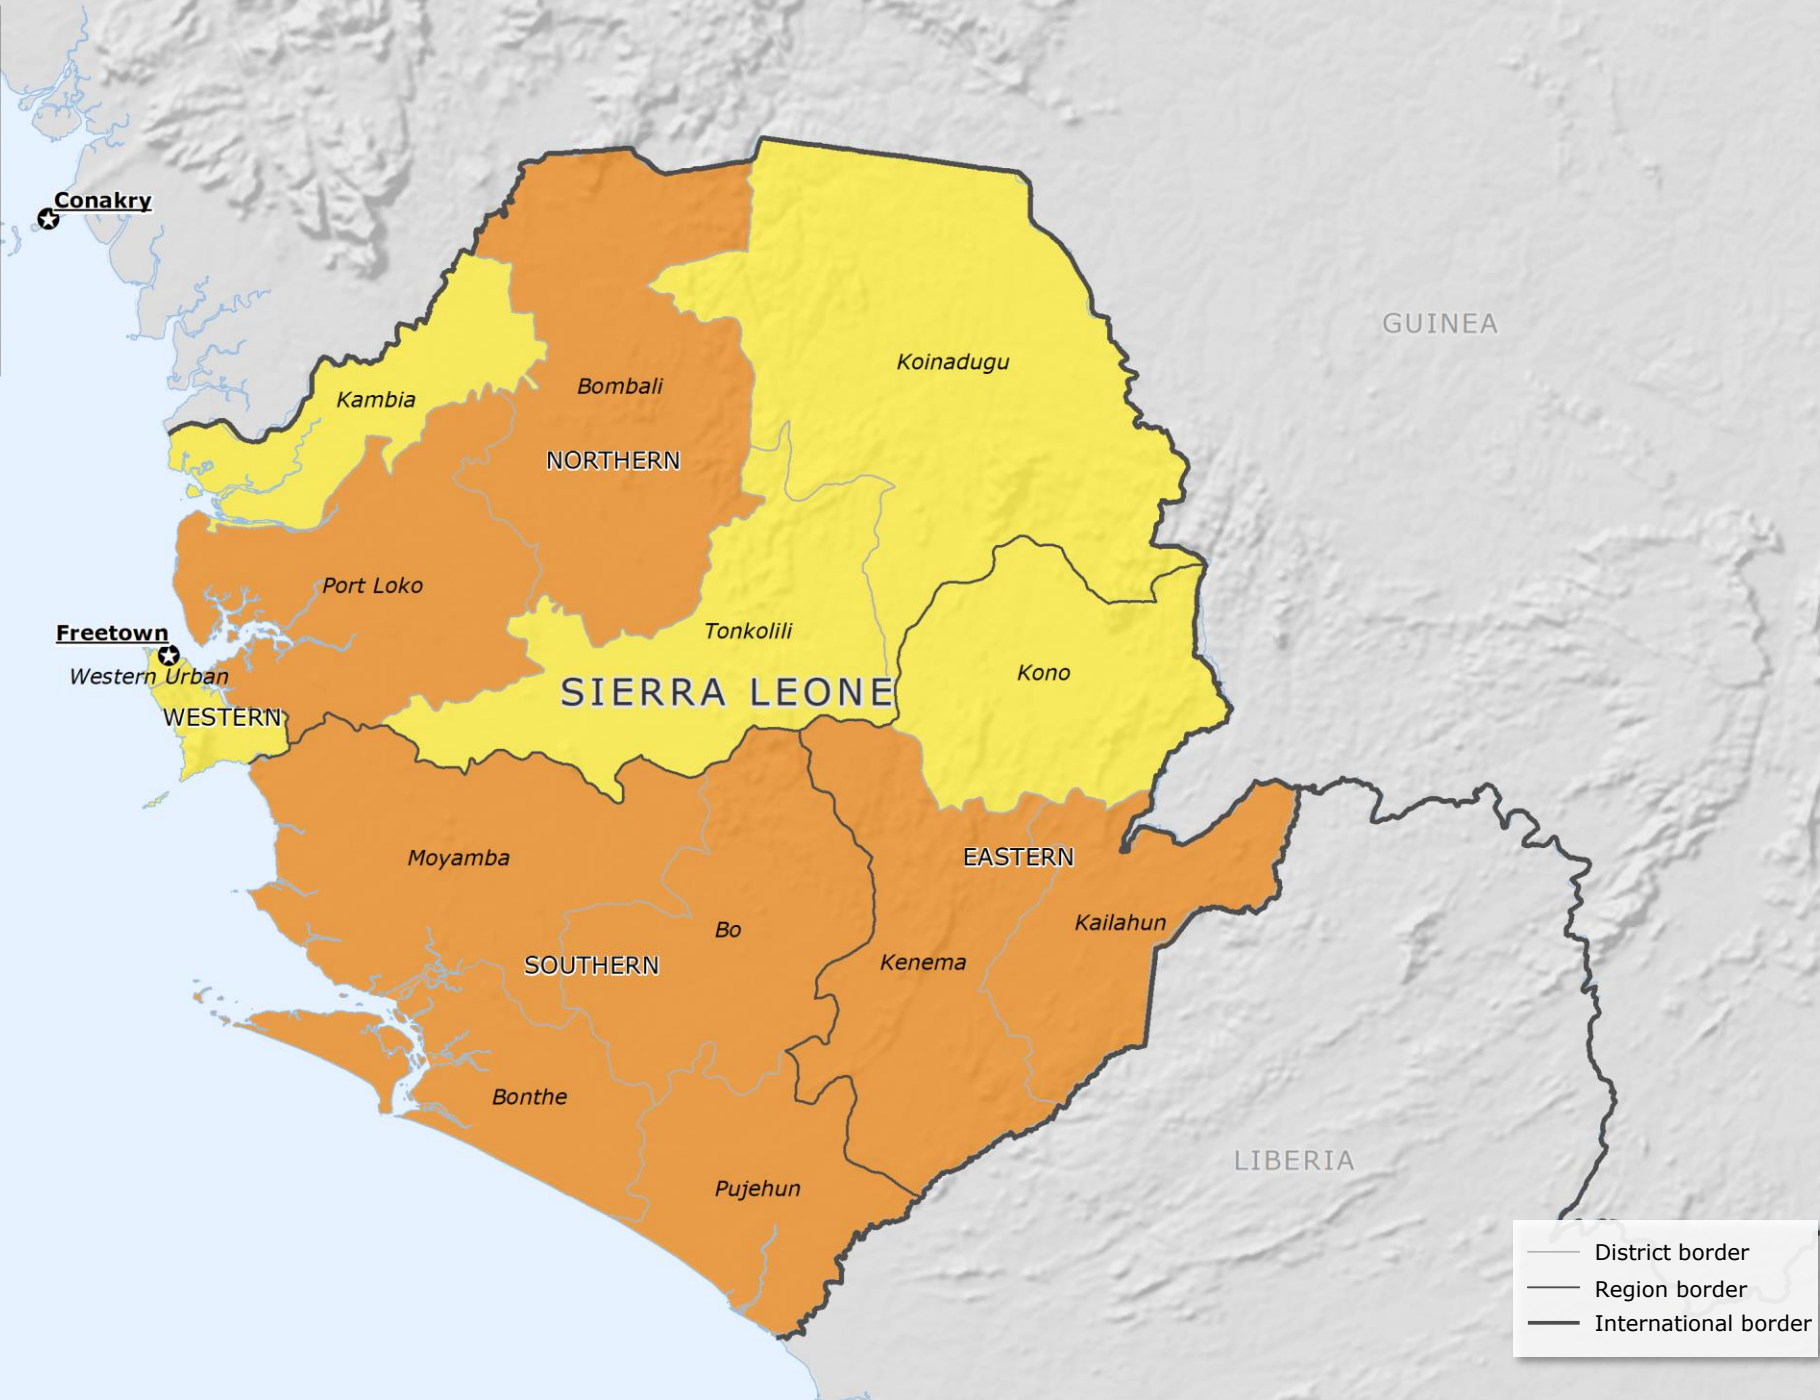

# Sierra Leone - Food Crisis

**Acute Food and Nutrition Insecurity Projection Jun - Aug 2021**

Orange: Crisis  
Yellow: Stressed

Source: Cadre Harmonisé

— District border  
— Region border  
— International border