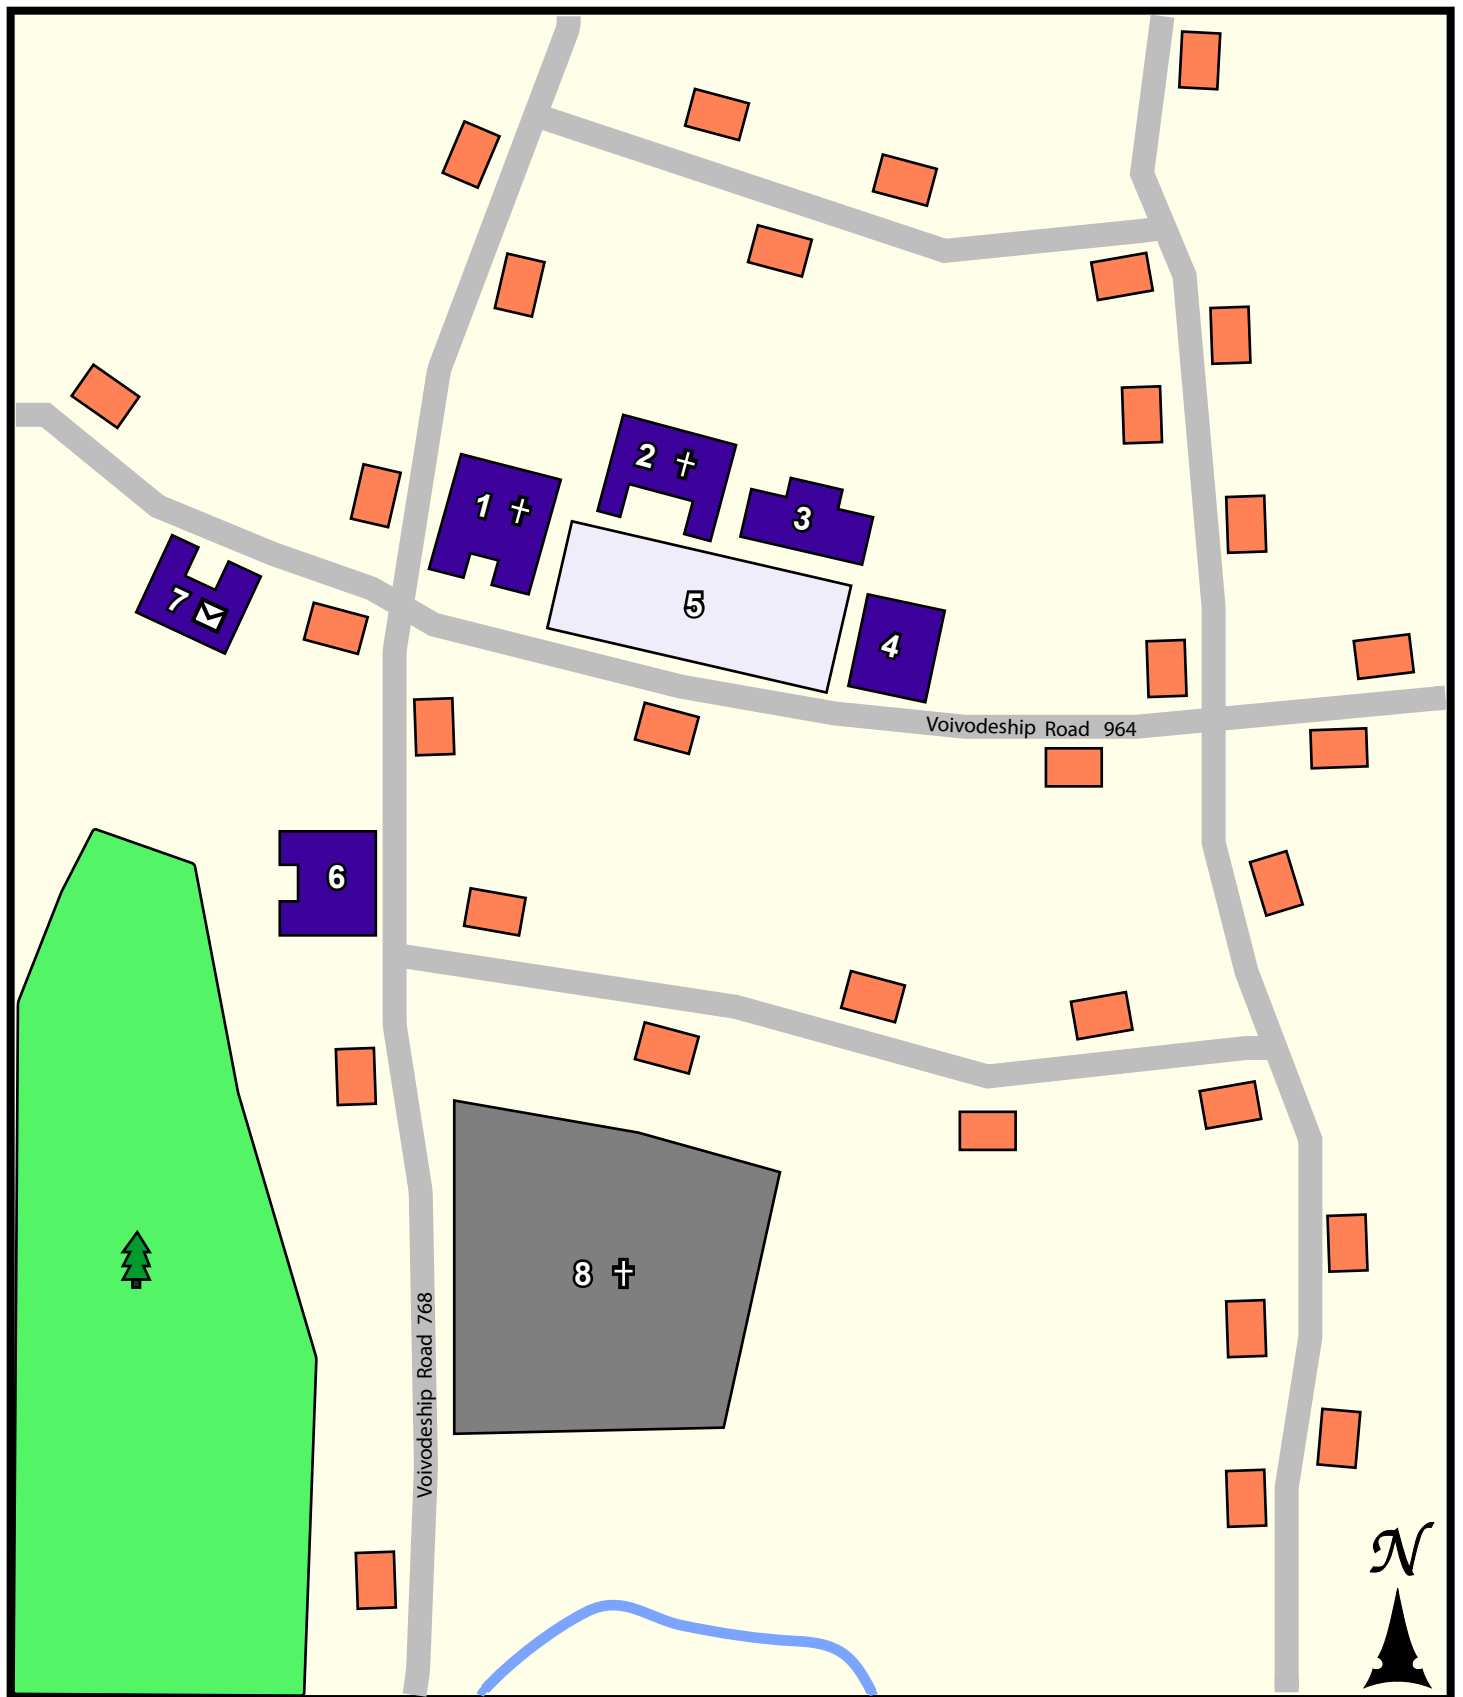

# Village of Szczurowa

## Points of Interest

- |  |                        |
|--|------------------------|
| 1. Church of St. Bartholomew the Apostle | 6. School of Szczurowa |
| 2. Church Rectory                        | 7. Village Post Office |
| 3. Village General Store                 | 8. Cemetery            |
| 4. Szczurowa Bank                        |                        |
| 5. Village Square                        |                        |

## Features

- |  |        |  |                   |
|--|--------|--|-------------------|
|  | Road   |  | Post Office       |
|  | Stream |  | Forest            |
|  | House  |  | Religious Feature |