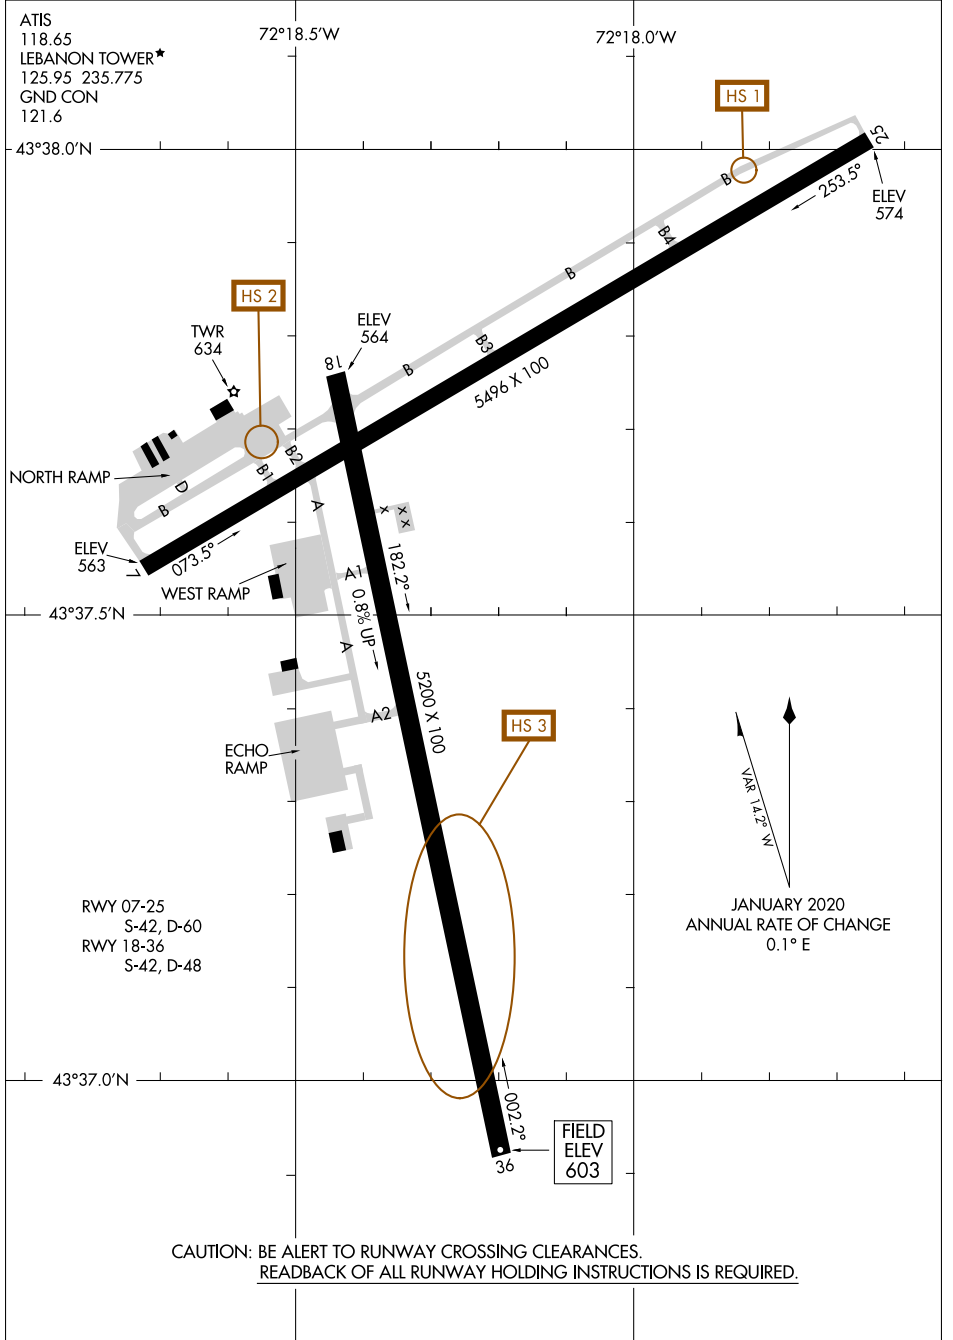

AIRPORT DIAGRAM

AL-859 (FAA)

LEBANON MUNI (L.E.B)
LEBANON, NEW HAMPSHIRE

NE-1, 28 JAN 2021 to 25 FEB 2021

NE-1, 28 JAN 2021 to 25 FEB 2021

AIRPORT DIAGRAM

LEBANON, NEW HAMPSHIRE
LEBANON MUNI (L.E.B)