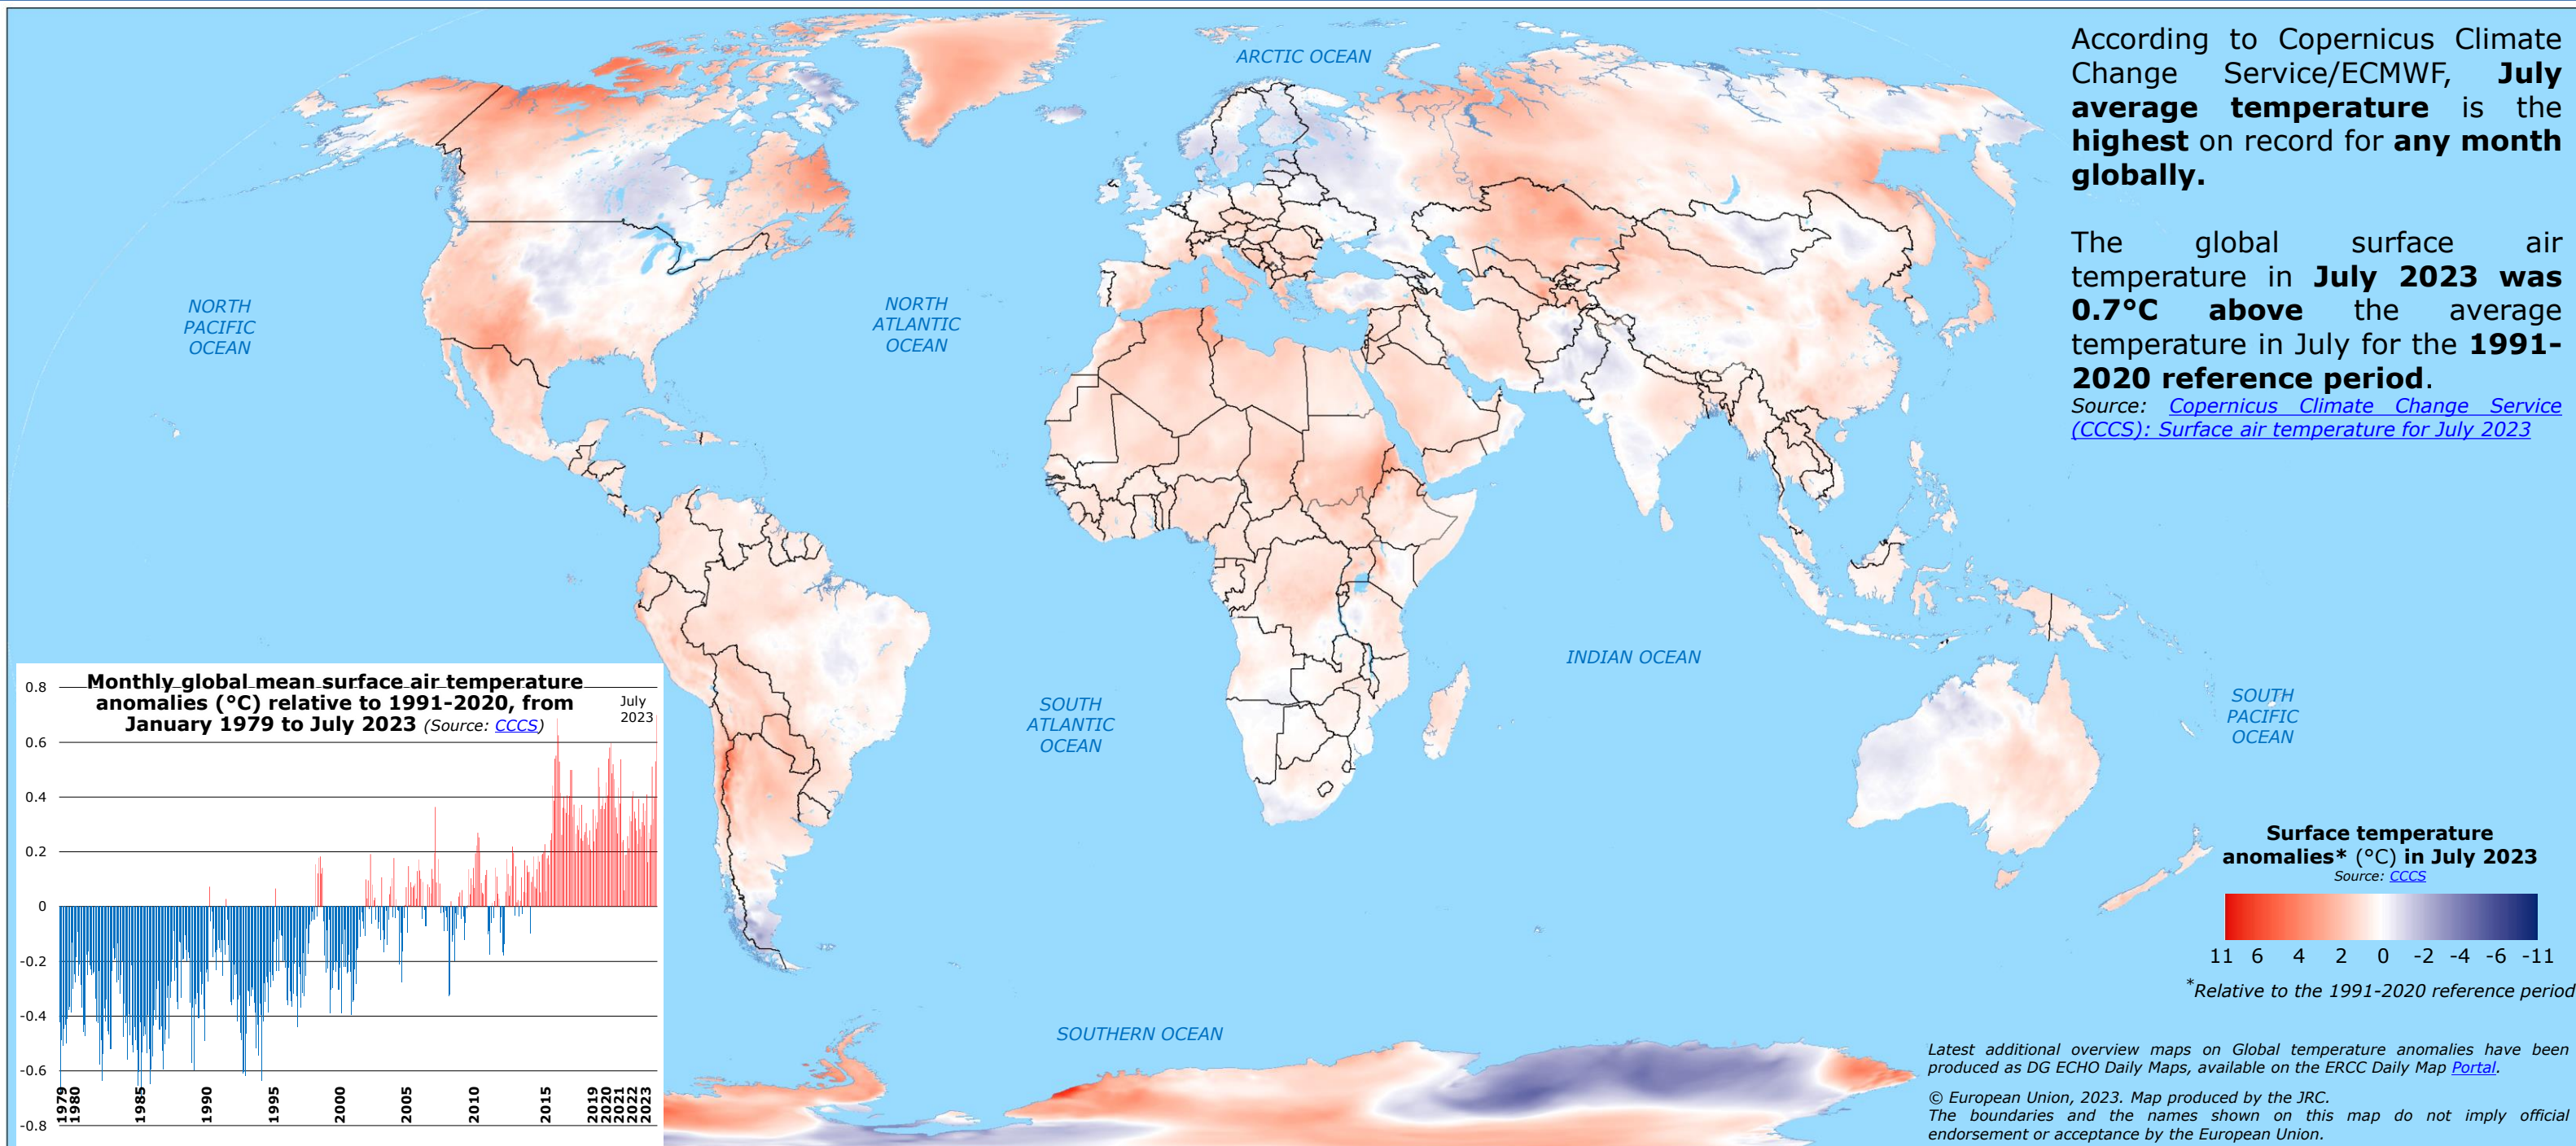

World | Temperature anomalies in July 2023

Latest additional overview maps on Global temperature anomalies have been produced as DG ECHO Daily Maps, available on the ERCC Daily Map [Portal](#).

© European Union, 2023. Map produced by the JRC. The boundaries and the names shown on this map do not imply official endorsement or acceptance by the European Union.