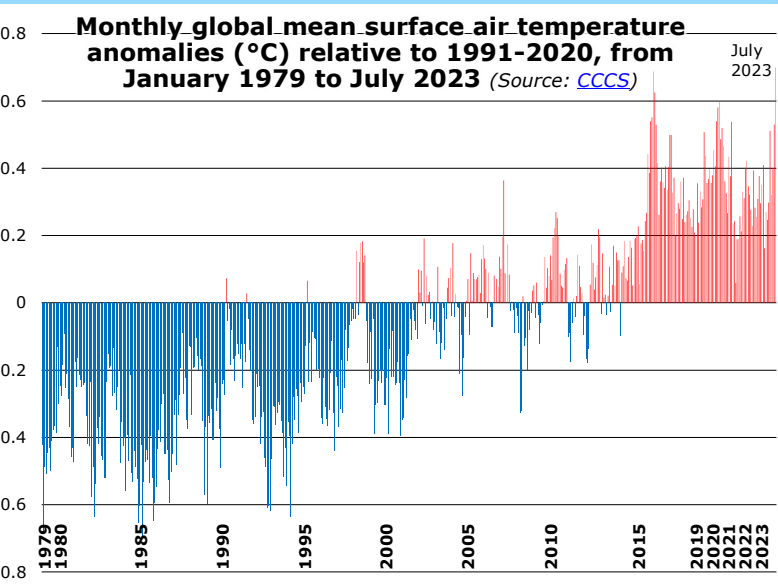

World | Temperature anomalies in July 2023

Latest additional overview maps on Global temperature anomalies have been produced as DG ECHO Daily Maps, available on the ERCC Daily Map [Portal](#).

© European Union, 2023. Map produced by the JRC. The boundaries and the names shown on this map do not imply official endorsement or acceptance by the European Union.