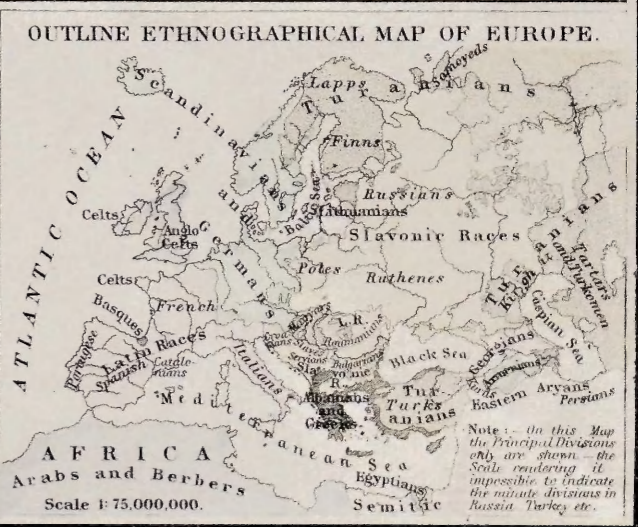

GRAY'S NEW MAP OF **EUROPE**

By FRANK A. GRAY.
Natural Scale 1:15,000,000.

EXPLANATION.
 ● Places of over 500,000 Population
 ● 100,000 to 500,000
 ● 50,000 to 100,000
 ● of less than 50,000
 ○ Fortified Towns or Fortresses.
 Capitals of Countries are underlined in English Text.
 The character of the Lettering indicates the comparative importance of the Places.
 Heights of Mountains, etc.
 Railroads

Europe A-25 (C1877) [Arch.]

BRITISH ISLES

Scale of Miles.
0 5 10 20 30 50 75 100

Longitude West 4° from Greenwich