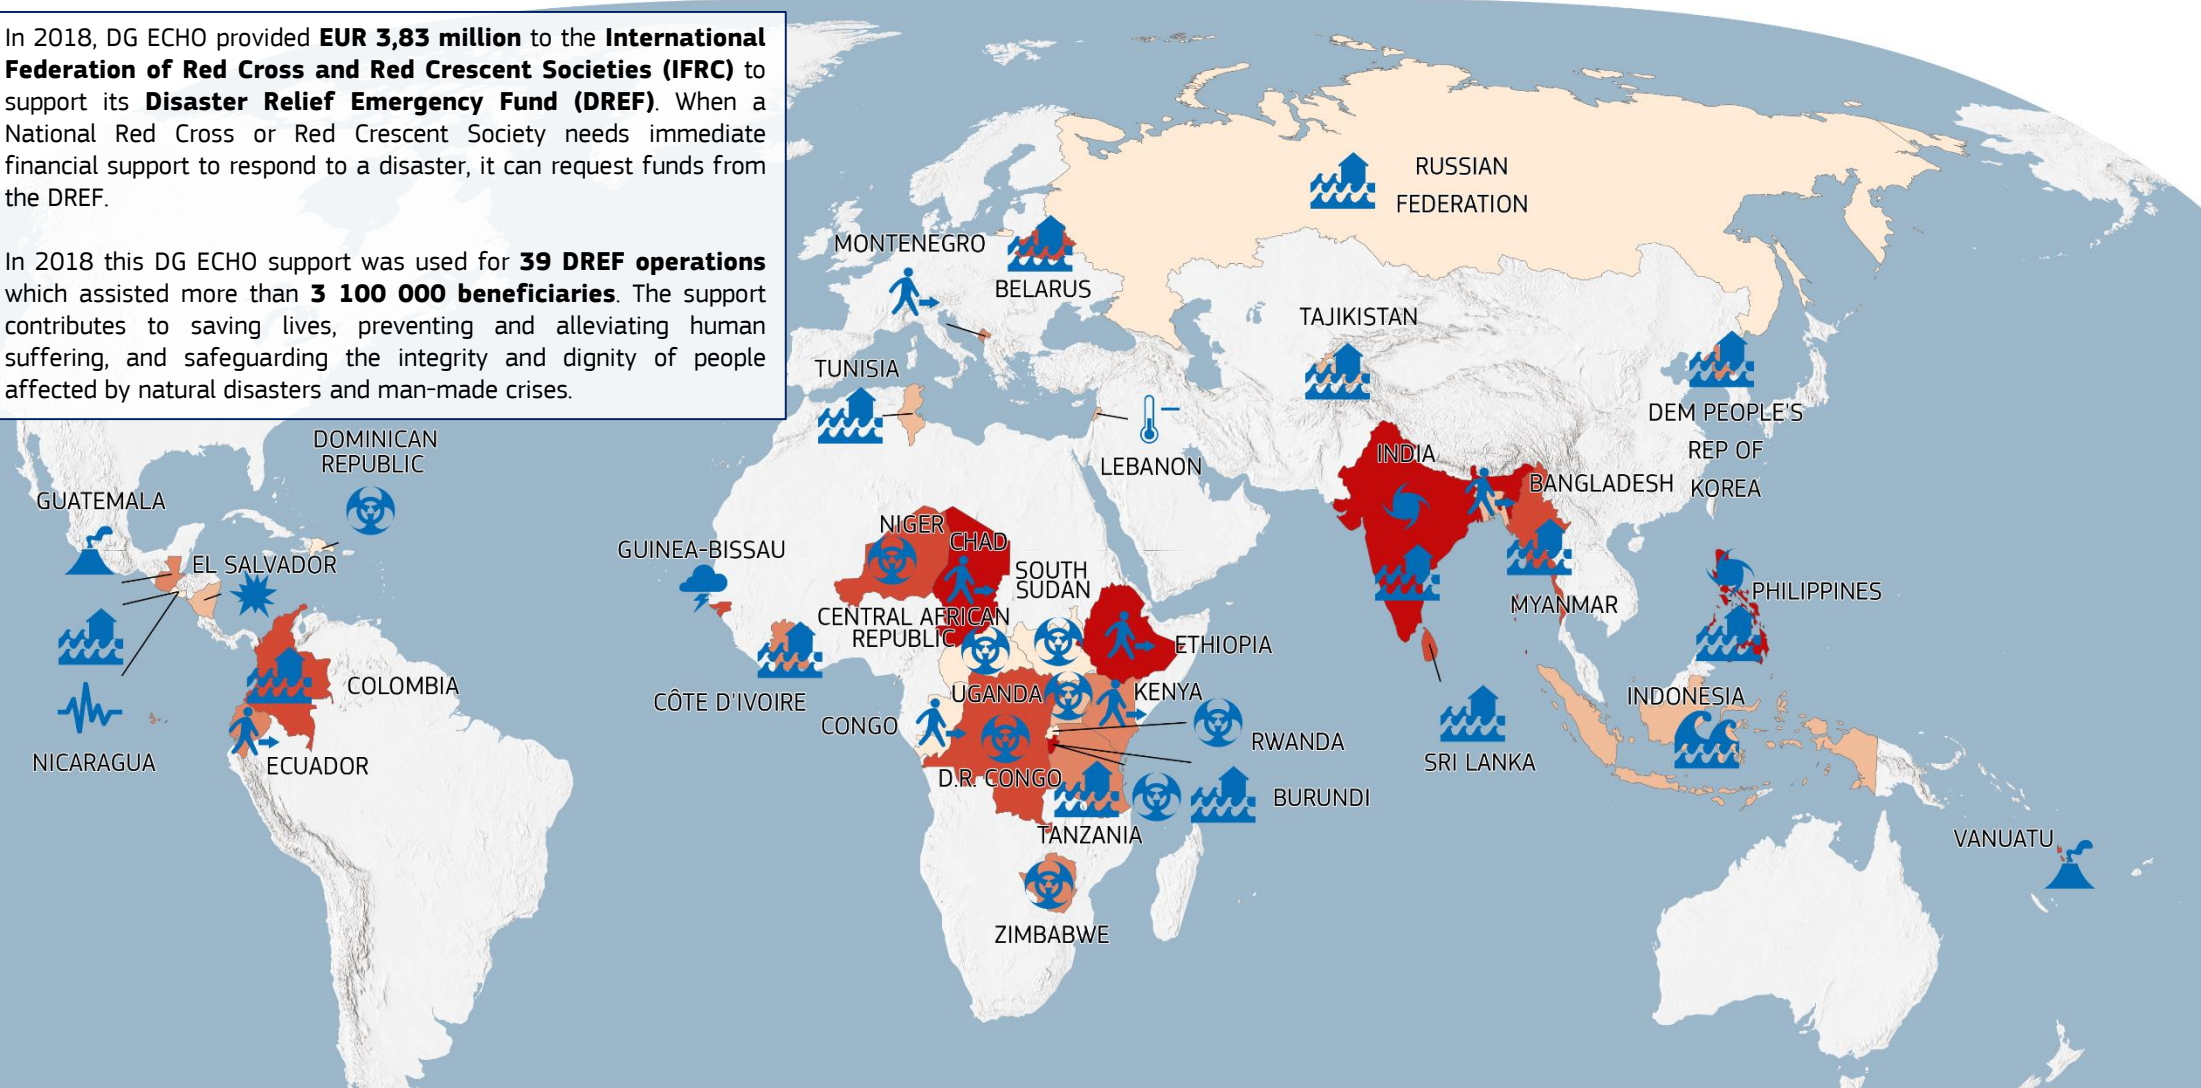

In 2018, DG ECHO provided **EUR 3,83 million** to the **International Federation of Red Cross and Red Crescent Societies (IFRC)** to support its **Disaster Relief Emergency Fund (DREF)**. When a National Red Cross or Red Crescent Society needs immediate financial support to respond to a disaster, it can request funds from the DREF.

In 2018 this DG ECHO support was used for **39 DREF operations** which assisted more than **3 100 000 beneficiaries**. The support contributes to saving lives, preventing and alleviating human suffering, and safeguarding the integrity and dignity of people affected by natural disasters and man-made crises.

- Disaster**
- Civil Unrest
 - Earthquake
 - Extreme Winter
 - Floods
 - Infectious disease
 - Population Movement
 - Storm
 - Tropical Cyclone
 - Tsunami
 - Volcano