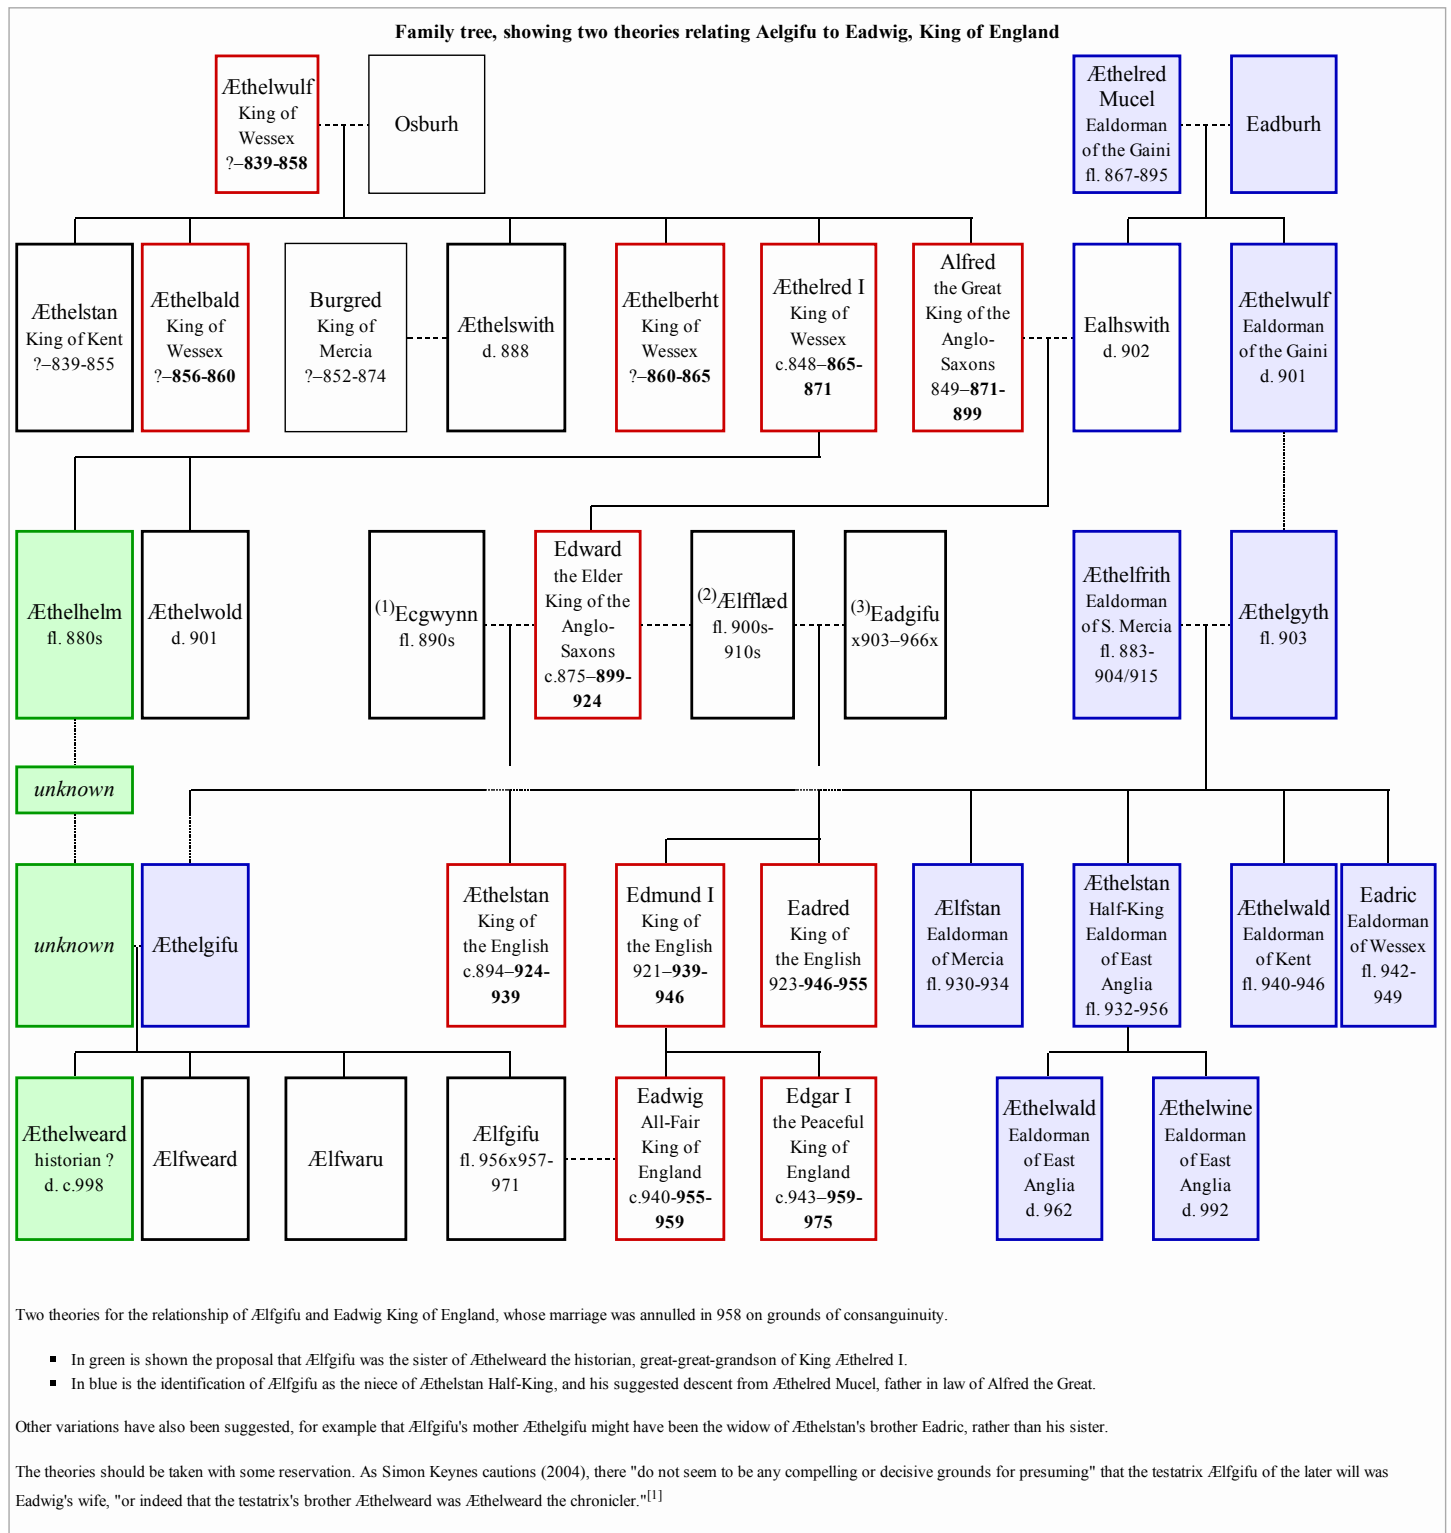

Template:Ælfifu theories

From Wikipedia, the free encyclopedia

- Simon Keynes (2004), "Eadwig (c.940–959) (<http://www.oxforddnb.com/view/article/8572>)", *Oxford Dictionary of National Biography*, Oxford University Press

Retrieved from "https://en.wikipedia.org/w/index.php?title=Template:Ælfifu_theories&oldid=703505002"

This page was last modified on 5 February 2016, at 22:47.

Text is available under the Creative Commons Attribution-ShareAlike License; additional terms may apply. By using this site, you agree to the Terms of Use and Privacy Policy. Wikipedia® is a registered trademark of the Wikimedia Foundation, Inc., a non-profit organization.