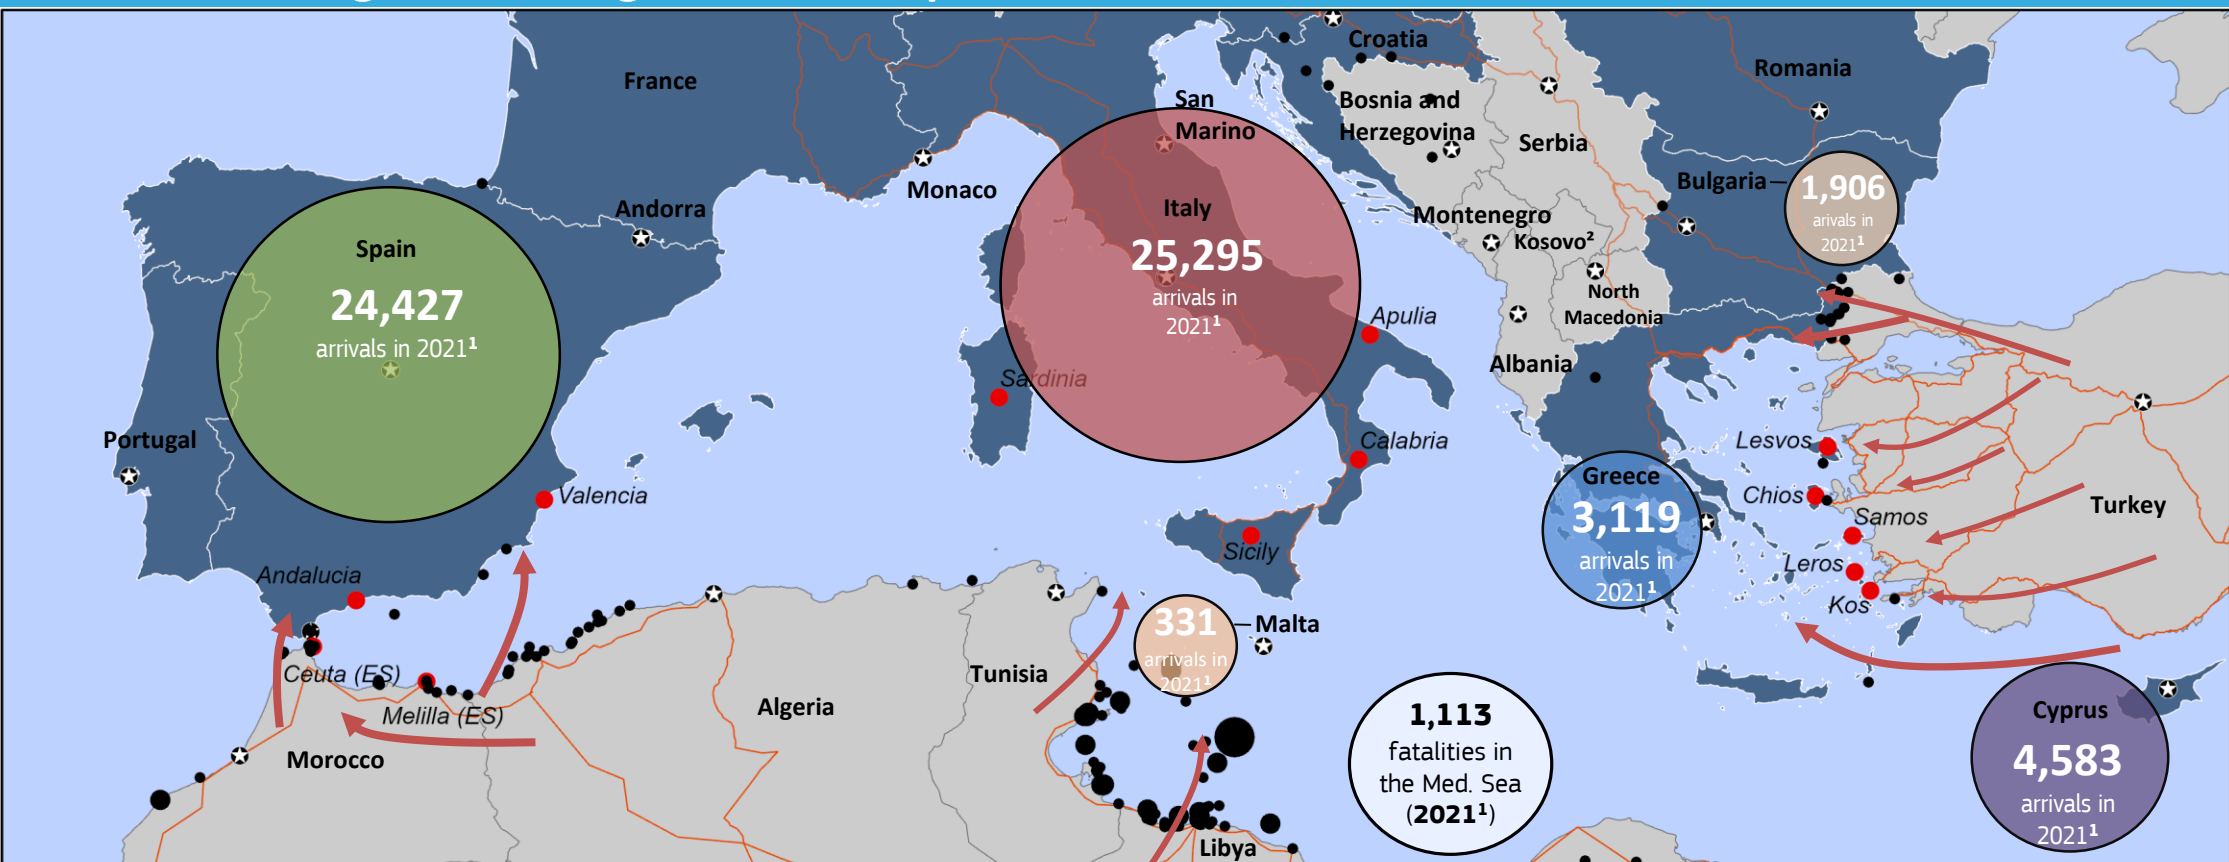

# Arrivals of refugees and migrants to Europe in 2021

Arrivals to Europe: comparison Jan-Jun 2017-2018-2019-2020-2021 (IOM)

2020-2021 monthly arrivals to Spain, Italy and Greece (IOM)

- Main regions/ areas of arrival
  - ★ Capital
  - Migration route
  - ➔ Migration flow
  - EU Member State
- Number of Fatalities (IOM)**
- 1 - 15
  - 16 - 70
  - 71 - 130

Copyright, European Union, 2021. Map created by DG ECHO A3 Situational Awareness Sector. Sources: GISCO, IOM. The boundaries and names shown on this map do not imply official endorsement or acceptance by the European Union.

<sup>1</sup> Data as of 27 July 2021  
<sup>2</sup> Kosovo: This designation is without prejudice to positions on status, and is in line with UNSCR 1244/1999 and the ICJ Opinion on the Kosovo Declaration of Independence.