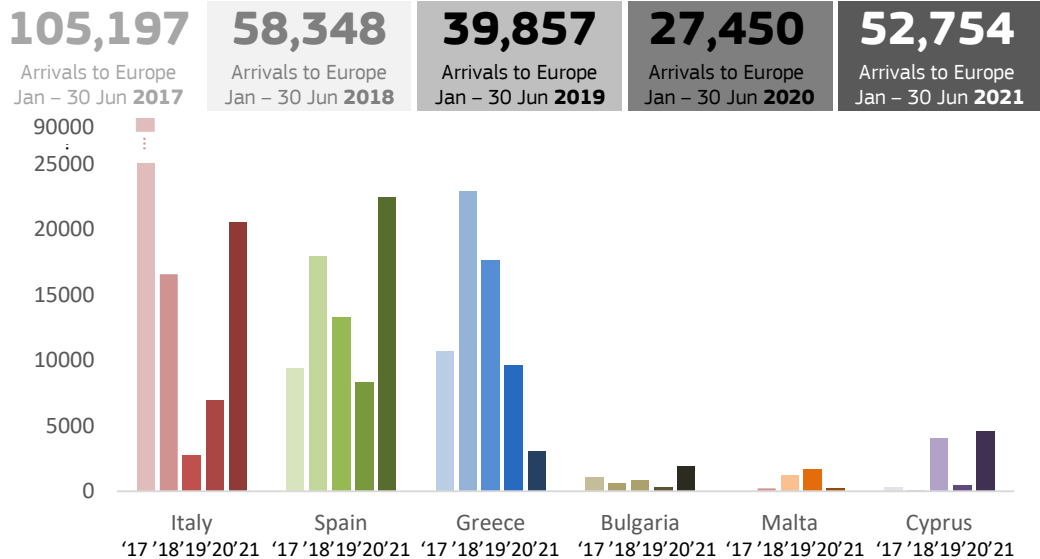

# Arrivals of refugees and migrants to Europe in 2021

Arrivals to Europe: comparison Jan-Jun 2017-2018-2019-2020-2021 (IOM)

2020-2021 monthly arrivals to Spain, Italy and Greece (IOM)

- Main regions/ areas of arrival
  - ★ Capital
  - Migration route
  - ➔ Migration flow
  - EU Member State
- Number of Fatalities (IOM)**
- 1 - 15
  - 16 - 70
  - 71 - 130