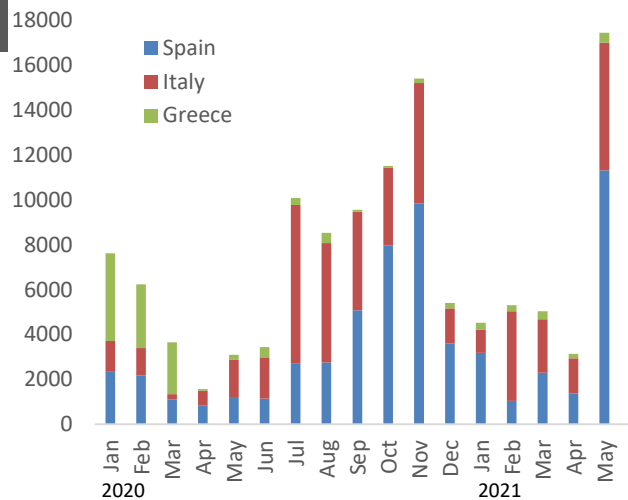

# Arrivals of refugees and migrants to Europe in 2021

Arrivals to Europe: comparison Jan-Jun 2017-2018-2019-2020-2021 (IOM)

2020-2021 monthly arrivals to Spain, Italy and Greece (IOM)

- Main regions/ areas of arrival
  - ★ Capital
  - Migration route
  - ➔ Migration flow
  - EU Member State
- Number of Fatalities (IOM)**
- 1 - 15
  - 16 - 70
  - 71 - 130