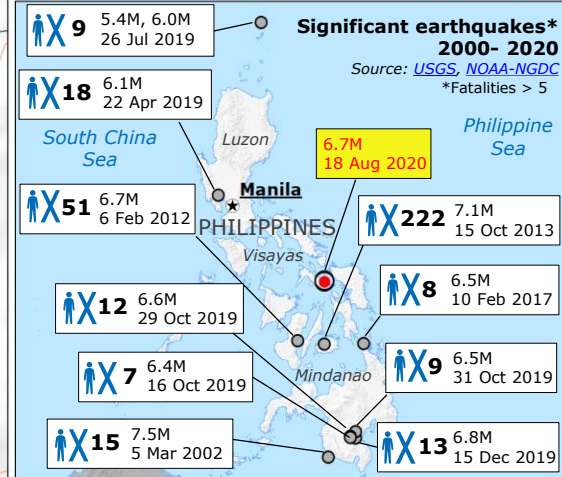

Philippines | 6.7M Earthquake of 18 August

Earthquakes (EQ)
Source: [GDACS](#), [USGS](#)

- Main event
- Focal mechanism
Source: [USGS](#)

Modified Mercalli Scale

- VII Very Strong shaking
- VI Strong shaking
- V Moderate shaking