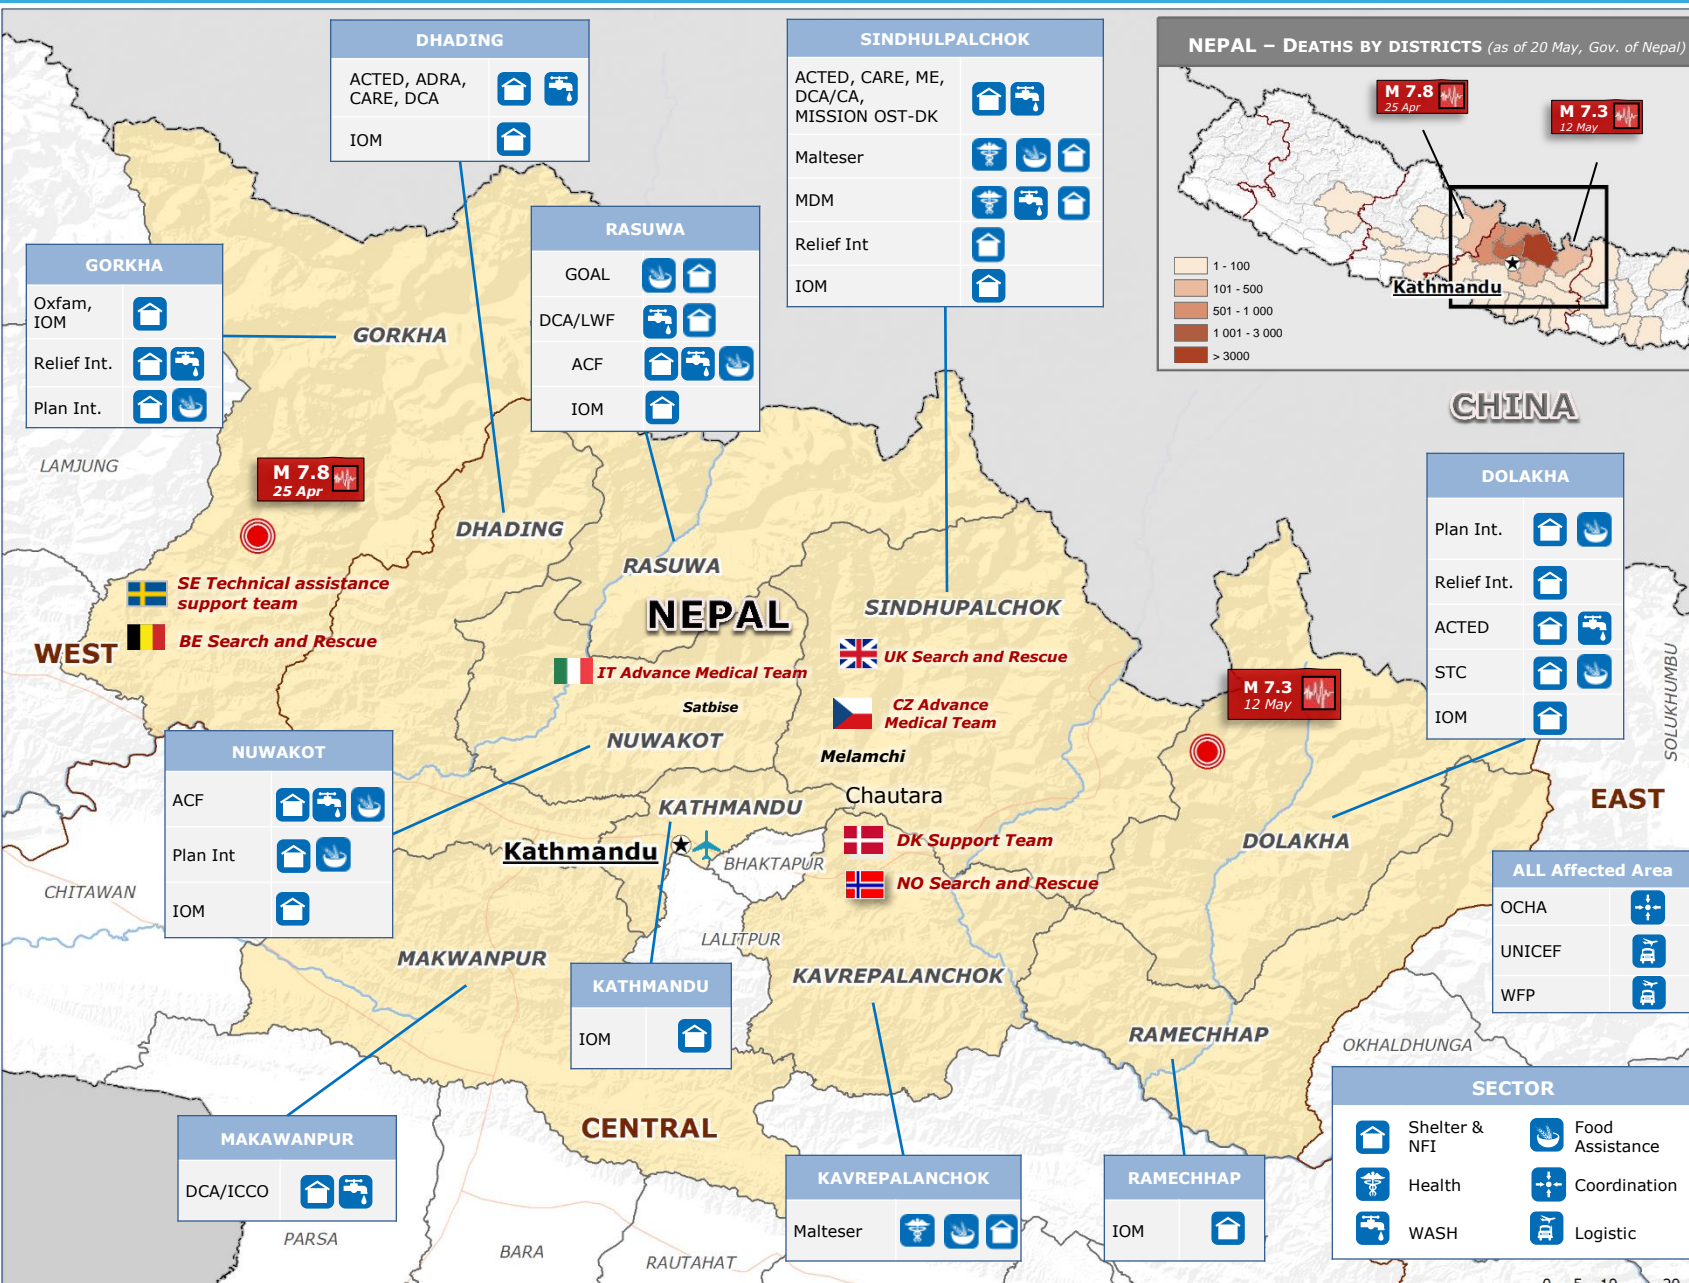

Emergency Response Coordination Centre (ERCC) – ECHO Daily Map | 26/10/2015

ECHO response to the Nepal earthquake – 6 months later

European Commission | Humanitarian Aid and Civil Protection

NEPAL – Situation
As of 20 October, Gov. Of Nepal

- 9 000 dead
- > 22 000 injured
- > 600 000 houses destroyed
- 290 000 houses damaged

FUNDING BREAKDOWN

ECHO Funding: €12.0 M
No. of partners : 12

BUDGET PER SECTOR

Sector	Percentage
Shelter / NFI	52%
Food sec	15%
Logistic	15%
Health	8%
WASH	7%
CCCM	3%

13 Countries delivered assistance via the EU Civil Protection Mechanism

Operations in Kathmandu Valley:

- IT Damage Assessment Team
- DE Water Purification
- FR Water Purification
- DK Support Team
- PL Search and Rescue
- NL Search and Rescue
- UK Search and Rescue
- NO Search and Rescue
- SE Support Team

In-kind items were also delivered by UK, ES, PL, FR, SK