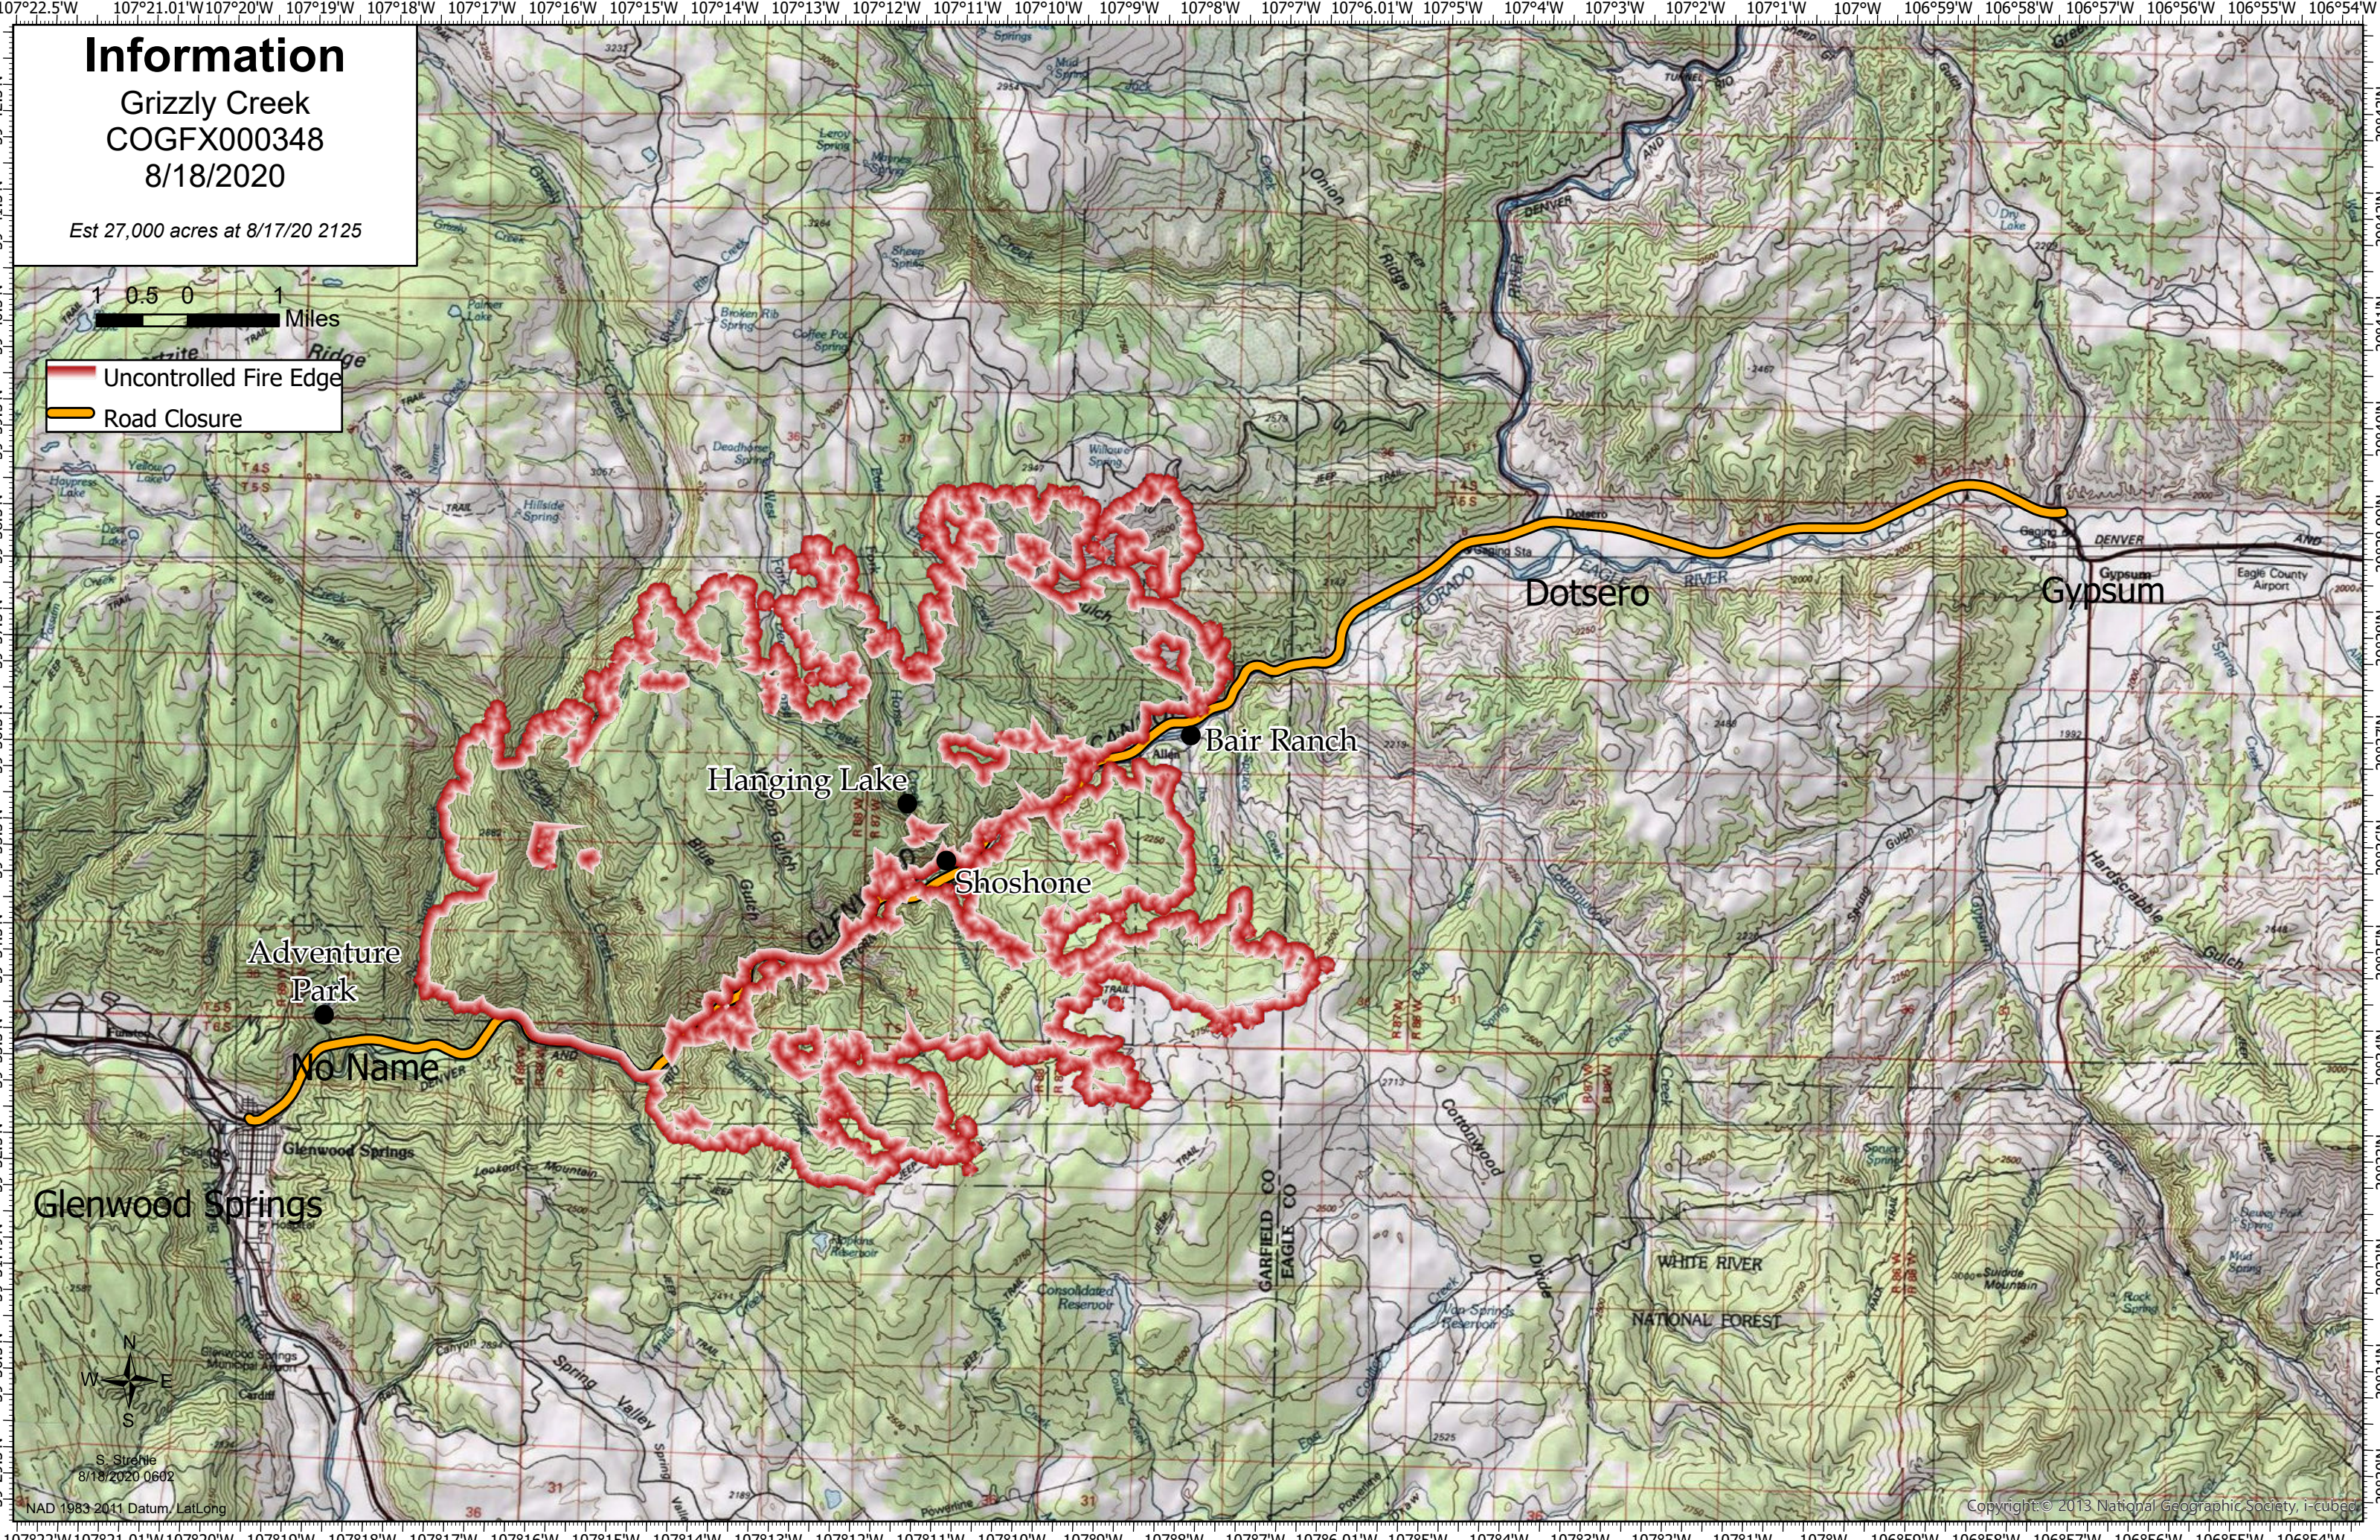

# Information

Grizzly Creek  
COGFX000348  
8/18/2020

Est 27,000 acres at 8/17/20 2125

- Uncontrolled Fire Edge
- Road Closure

S. Strehle  
8/18/2020 0602

NAD 1983-2011 Datum, Lat/Long

Copyright © 2013 National Geographic Society, i-cubed