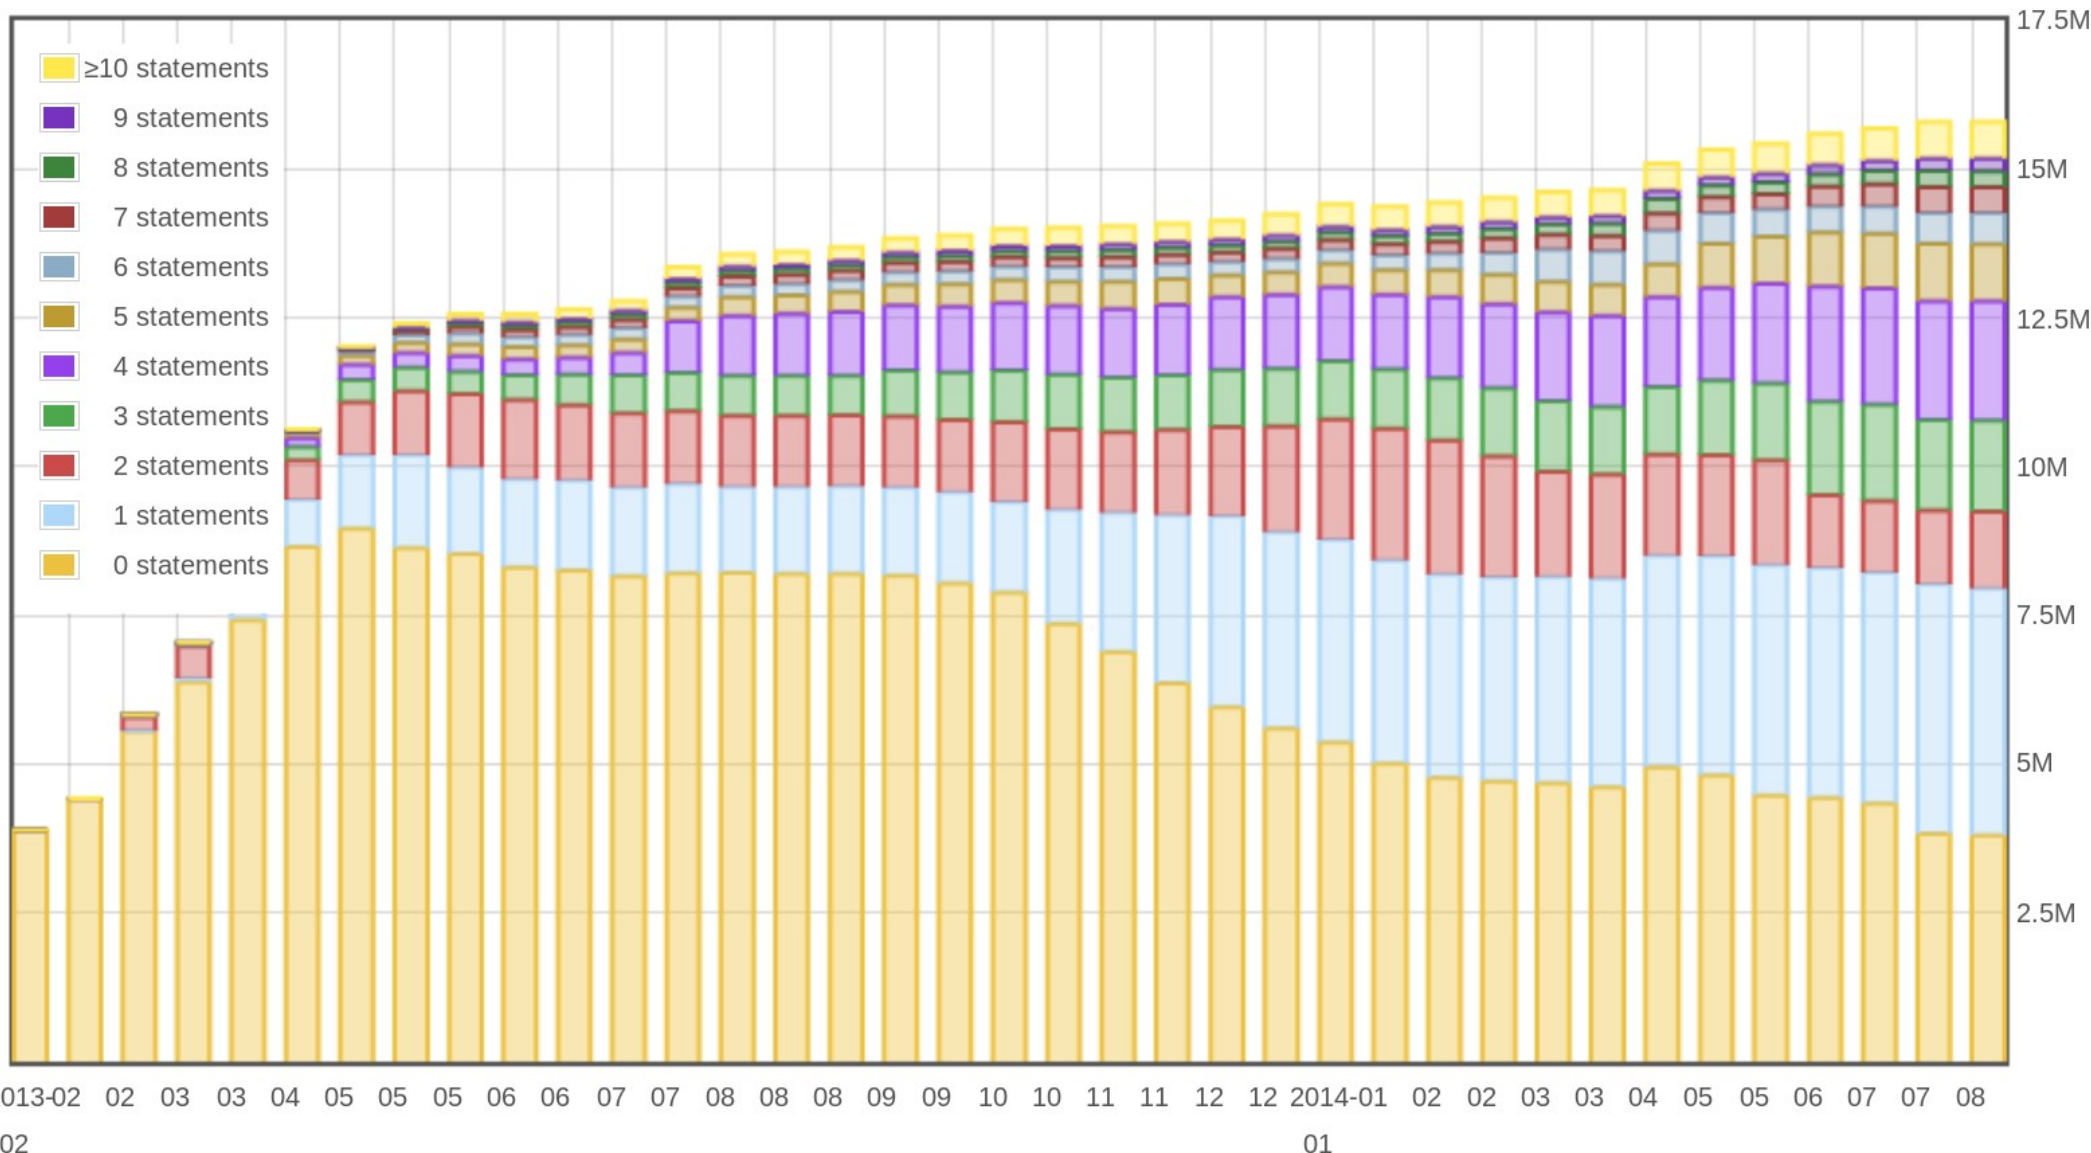

Swedish Antarctic Expedition
16 Oct 1901 - 1904

Nimrod Expedition
11 Aug 1907 - 29 Mar 1909

Terra Nova Expedition
15 Jun 1910 - 1912

Austr Antarctic Expedition
2 Dec 1911

1897 1898 1899 1900 1901 1902 1903 1904 1905 1906 1907 1908 1909 1910 1911 1912

Background image source: US Marines Corp, by Claudio A. Martinez

Font: Bad Script by Roman Shchyuk

Created by Denny Vrandečić, April 2014

14,132

Jun 13 — Jun 14 -9.73%
May 14 — Jun 14 -12.20%

New Editors Per Month for All Wikimedia Projects