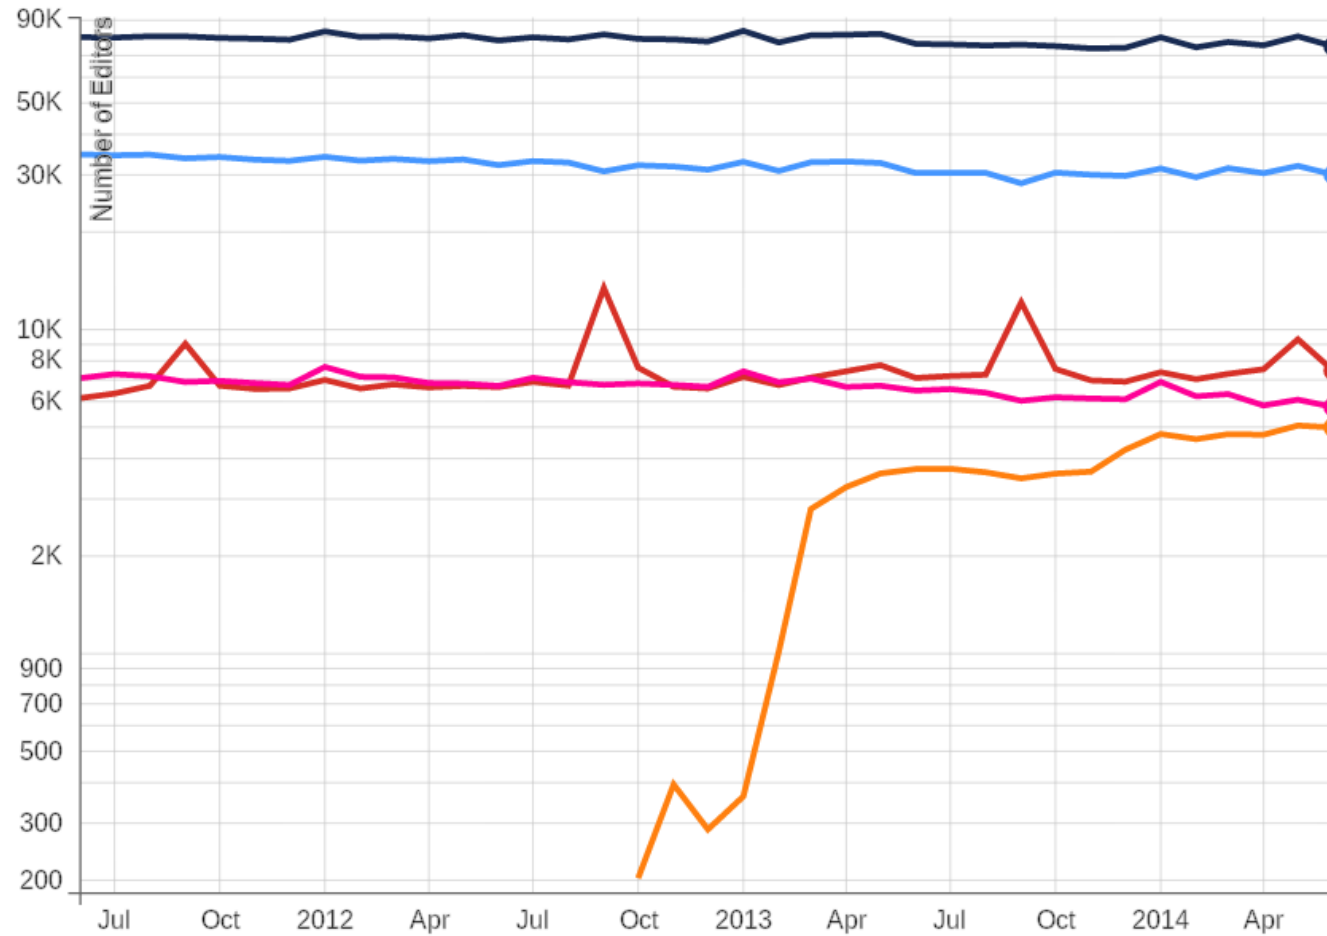

74,760

Jun 13 — Jun 14 -1.76%

May 14 — Jun 14 -6.86%

Active Wikimedia Editors for All Wikimedia Projects (5+ edits per month)

Jun 2014

Total	74.76K
English	30.06K
Commons	7.46K
German	5.77K
French	4.25K
Russian	3.44K
Spanish	4.06K
Japanese	3.77K
Italian	2.42K
Chinese	2.22K
Wikidata	4.99K