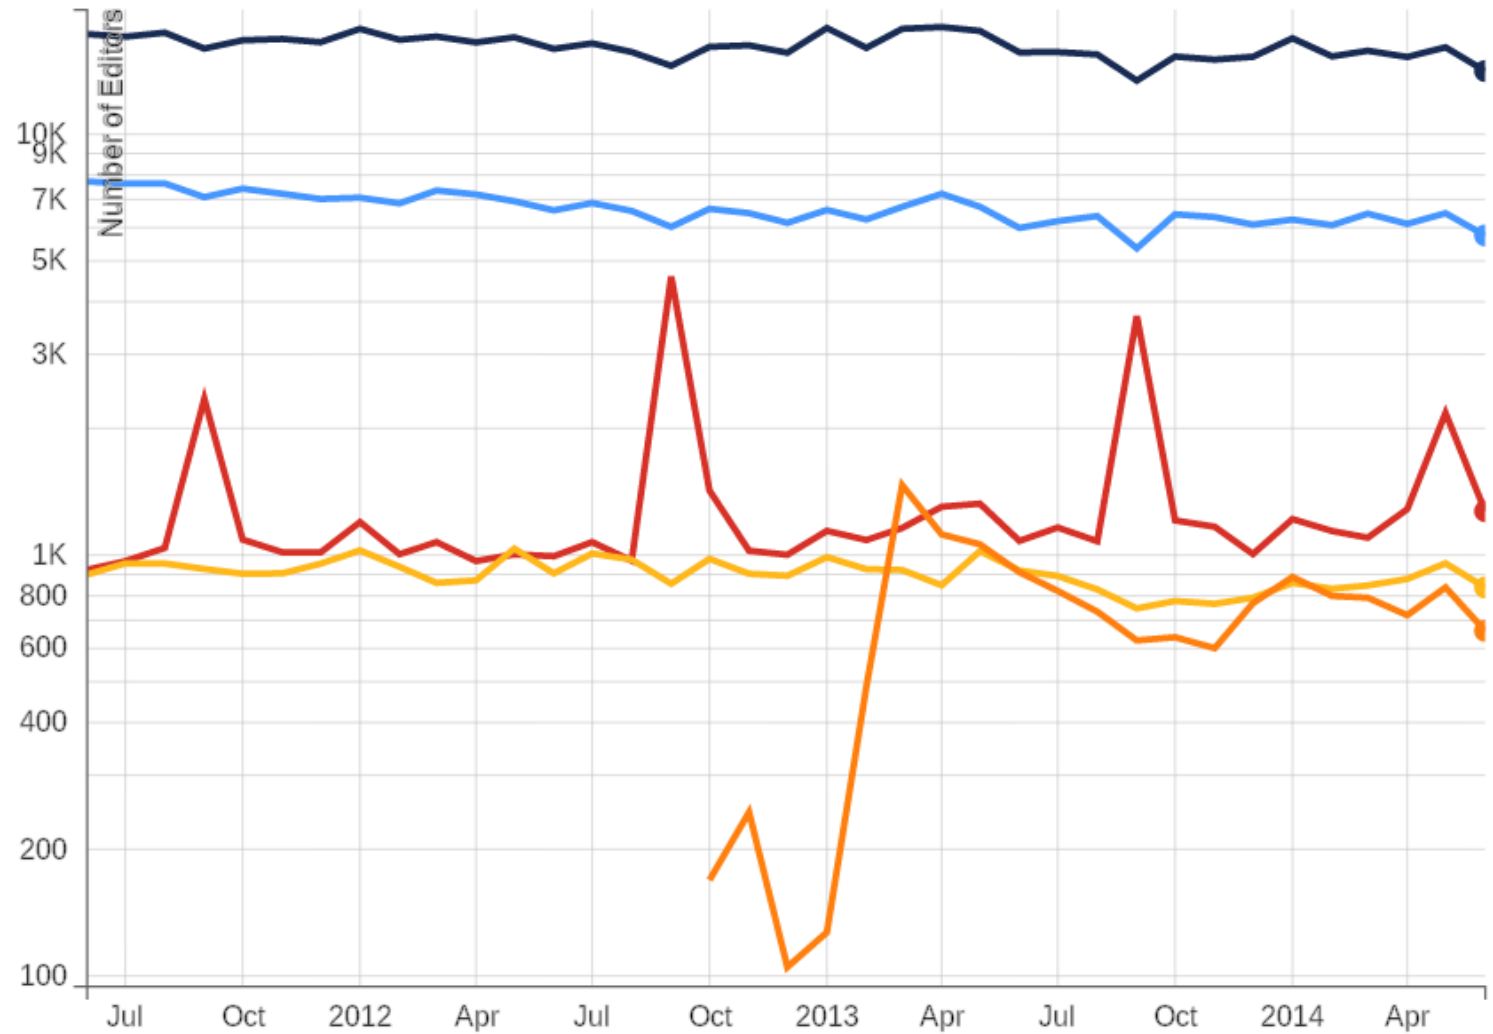

14,132

Jun 13 — Jun 14 -9.73%
May 14 — Jun 14 -12.20%

New Editors Per Month for All Wikimedia Projects

Jun 2014

Total	14.13K
English	5.75K
Commons	1.27K
Spanish	838.00
French	626.00
German	583.00
Russian	508.00
Japanese	626.00
Italian	406.00
Chinese	383.00
Wikidata	661.00