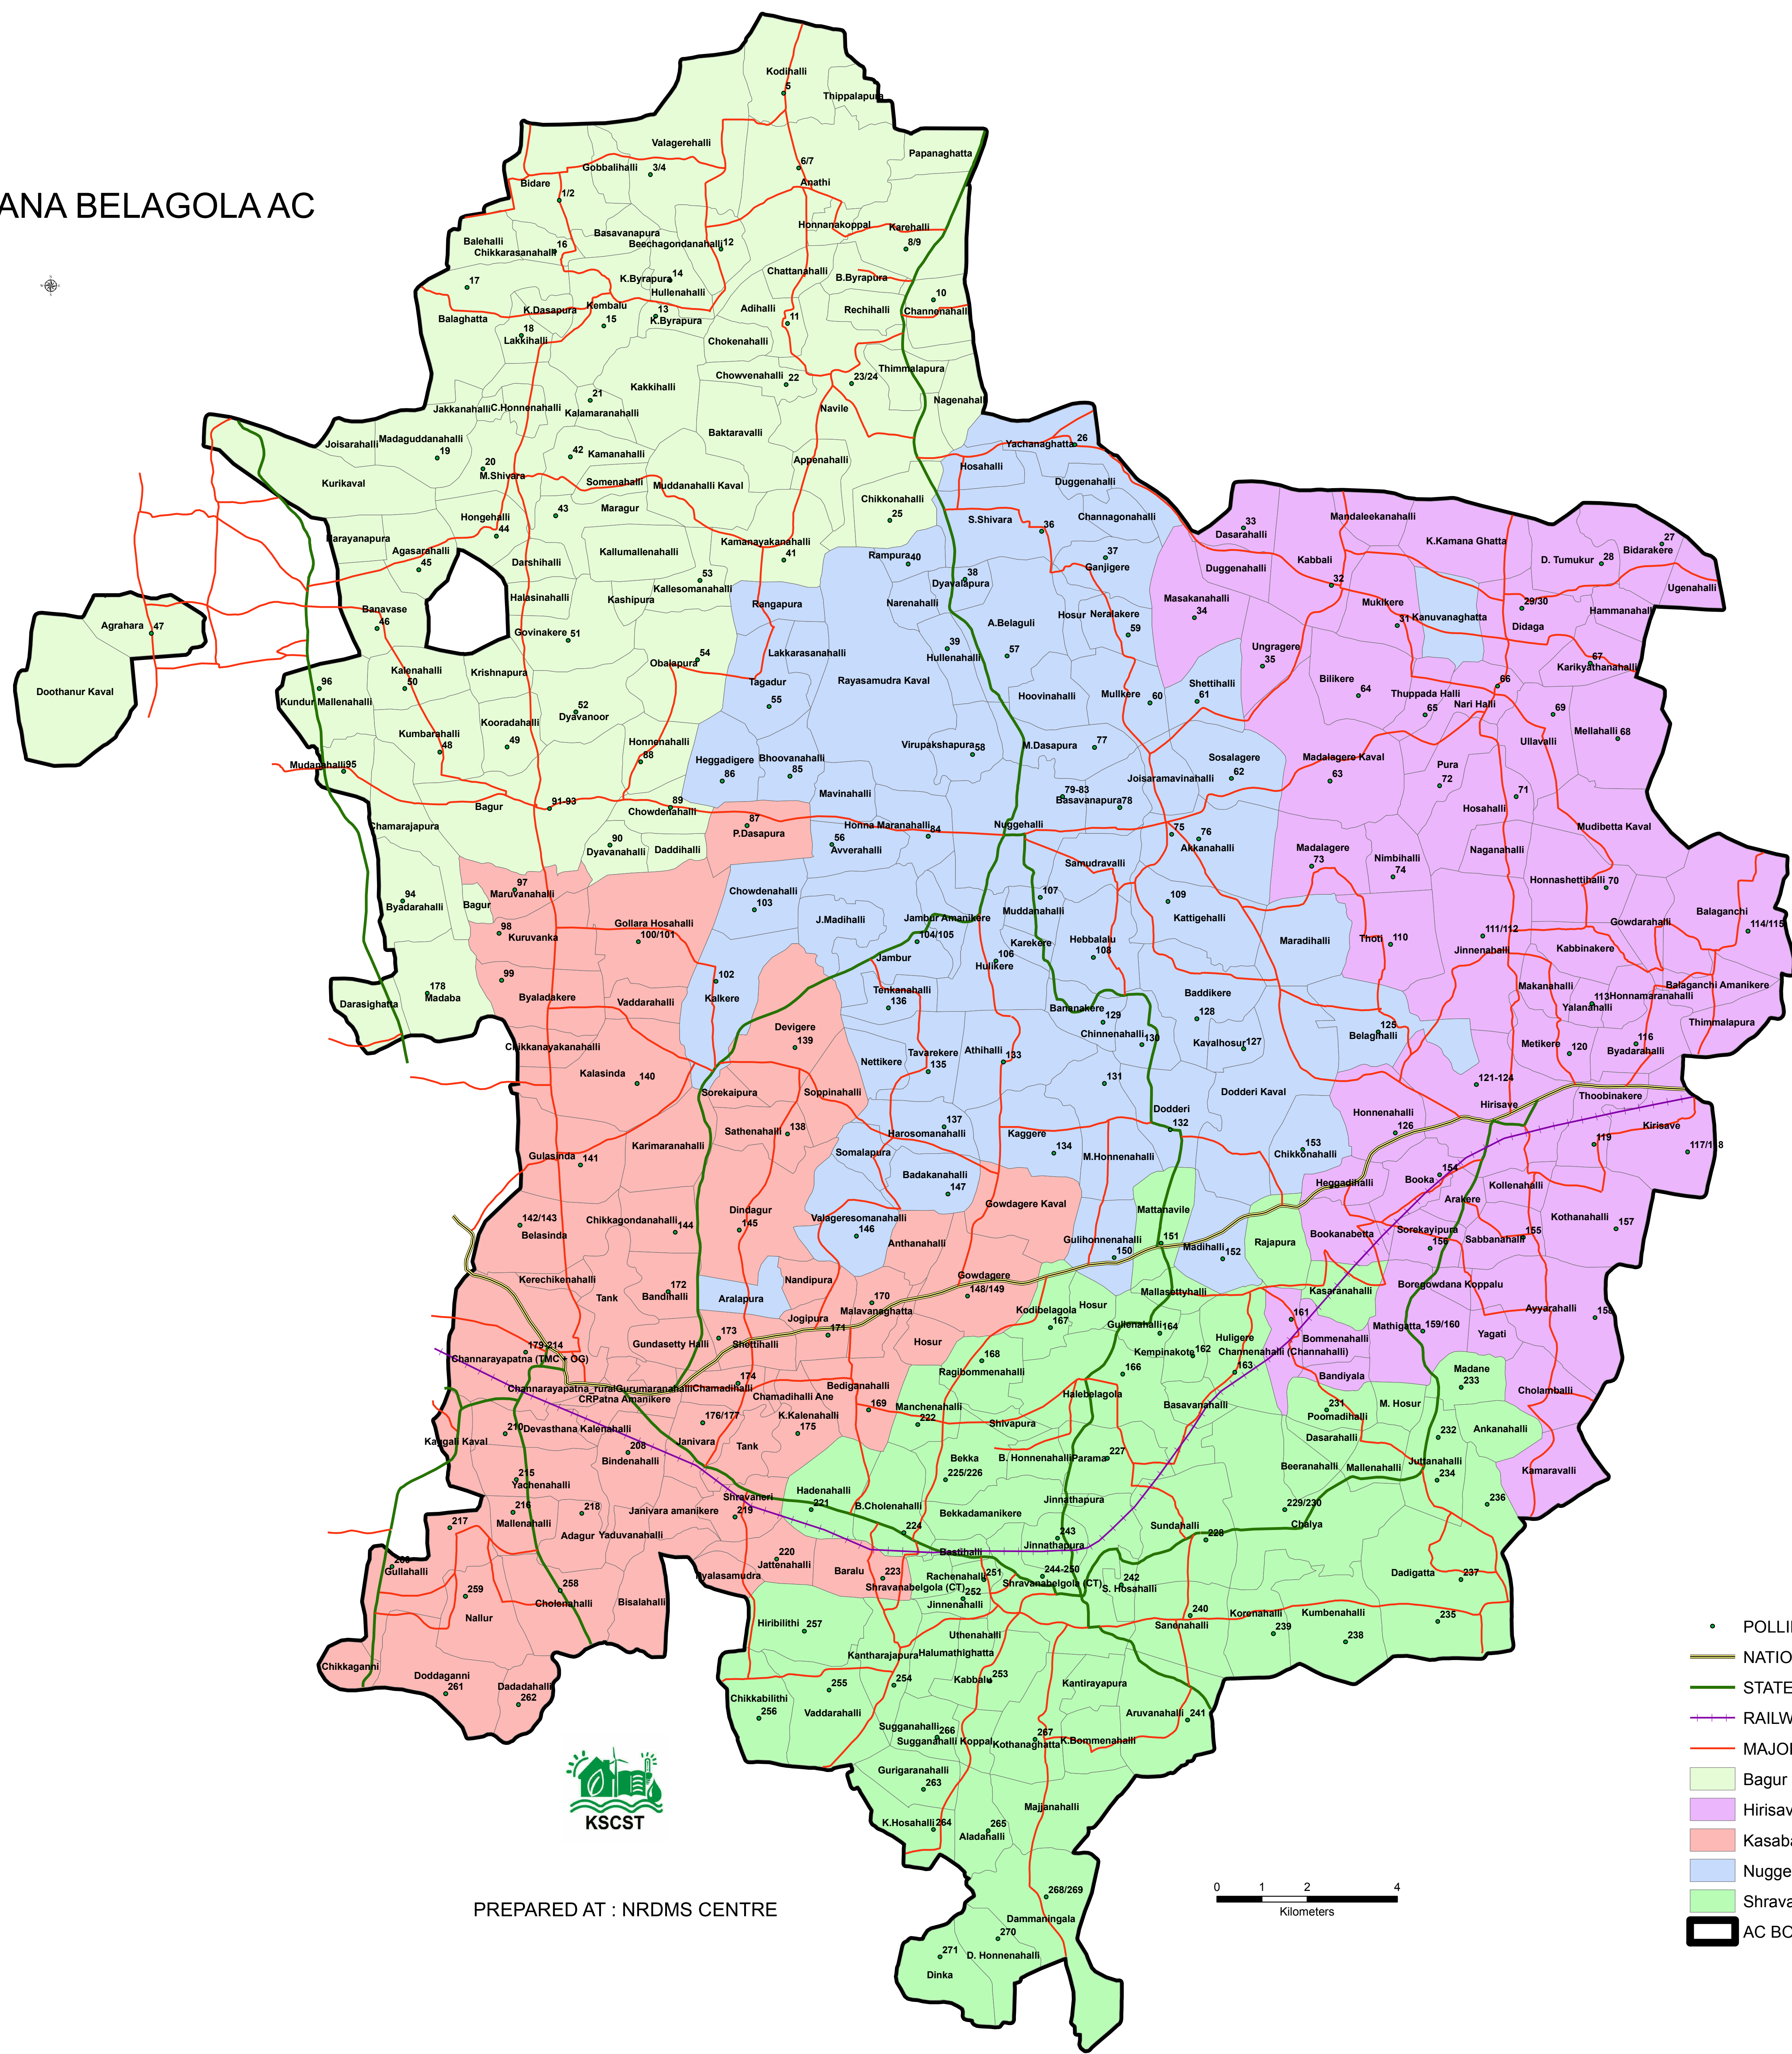

# 193 SHRAVANA BELAGOLA AC

PREPARED AT : NRDMS CENTRE

- POLLING STATION
- NATIONAL HIGHWAY
- STATE HIGH WAY
- RAILWAY
- MAJOR DISTRICT ROADS
- Bagur
- Hirisave
- Kasaba
- Nuggehally
- Shravana Belagola
- AC BOUNDARY