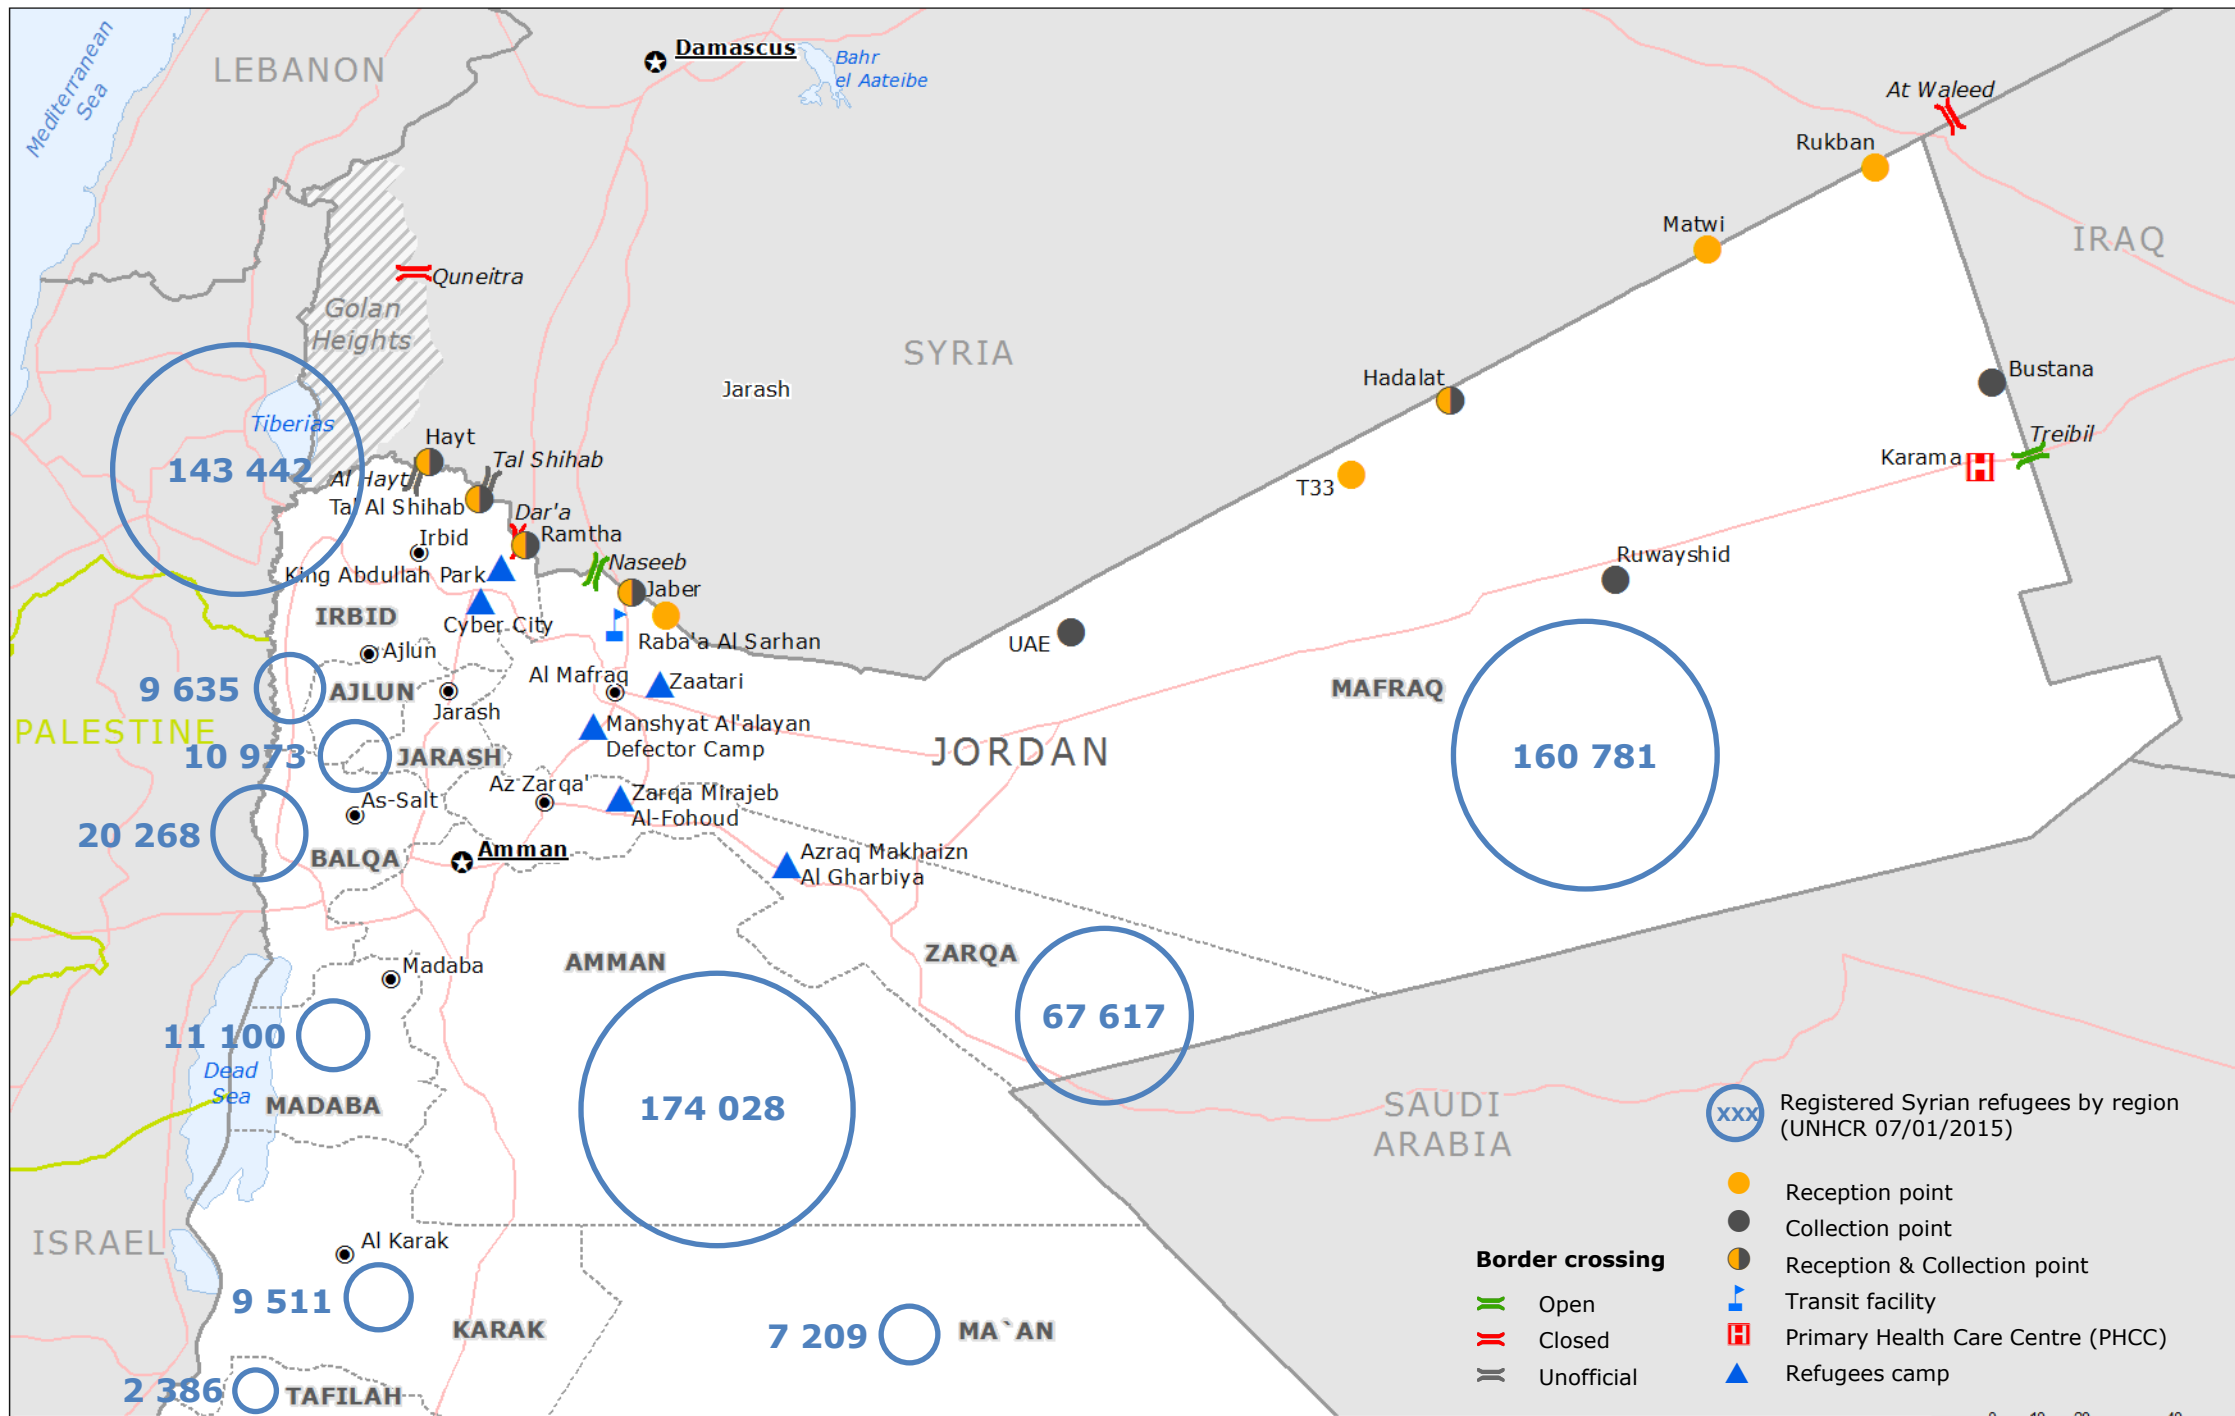

07 January 2015 - Jordan-Syria border

© European Union, 2015. Map produced by EC-JRC. The boundaries and the names shown on this map do not imply official endorsement or acceptance by the European Union.