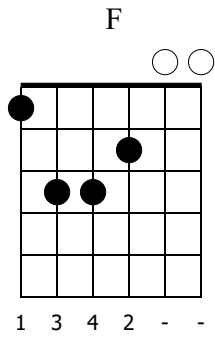

Perfect-fourths (P4) tuning E-A-D-G-C-F

C-Major chords: Triads (C,F, G) & dominant seventh (G7)

Music by Kiefer Wolfowitz

♩ = 120

S-Gt

mf
let ring throughout

T
A
B

0 2 3 3 1 | 0 2 0 2 3 | 2 0 0 2 3 | 2 0 2 3 3