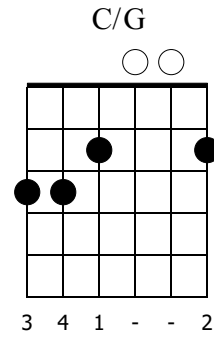

Perfect-fourths (P4) tuning E-A-D-G-C-F

C-Major chords: Triads (C,F, G) & dominant seventh (G7)

Music by Kiefer Wolfowitz

♩ = 120

S-Gt

mf
let ring throughout

T
A
B

0 2 3 3 1 | 0 2 0 2 3 | 2 0 0 2 3 | 2 0 2 3 3