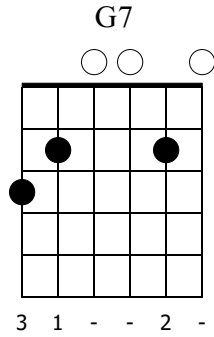

Perfect-fourths (P4) tuning E-A-D-G-C-F

C-Major chords: Triads (C,F, G) & dominant seventh (G7)

Music by Kiefer Wolfowitz

♩ = 120

S-Gt

mf
let ring throughout

T
A
B

0 2 3 3 1 | 0 2 0 2 3 | 2 0 0 2 3 | 2 0 2 3 3