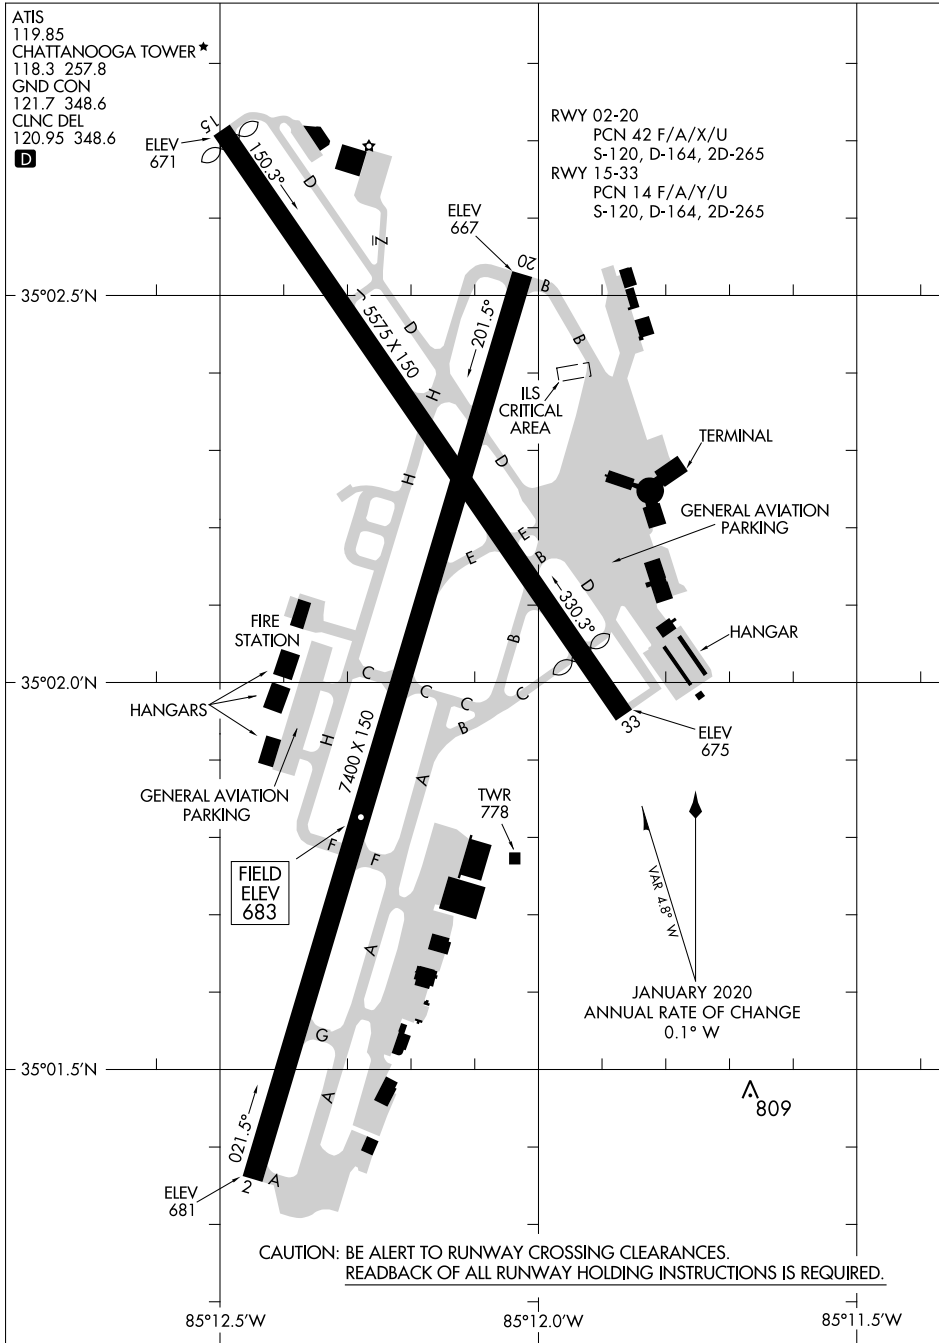

AIRPORT DIAGRAM

AL-79 (FAA)

LOVELL FIELD (CHA)
CHATTANOOGA, TENNESSEE

ATIS
 119.85
 CHATTANOOGA TOWER ★
 118.3 257.8
 GND CON
 121.7 348.6
 CLNC DEL
 120.95 348.6
D

SE-1, 28 JAN 2021 to 25 FEB 2021

SE-1, 28 JAN 2021 to 25 FEB 2021

AIRPORT DIAGRAM

CHATTANOOGA, TENNESSEE
LOVELL FIELD (CHA)