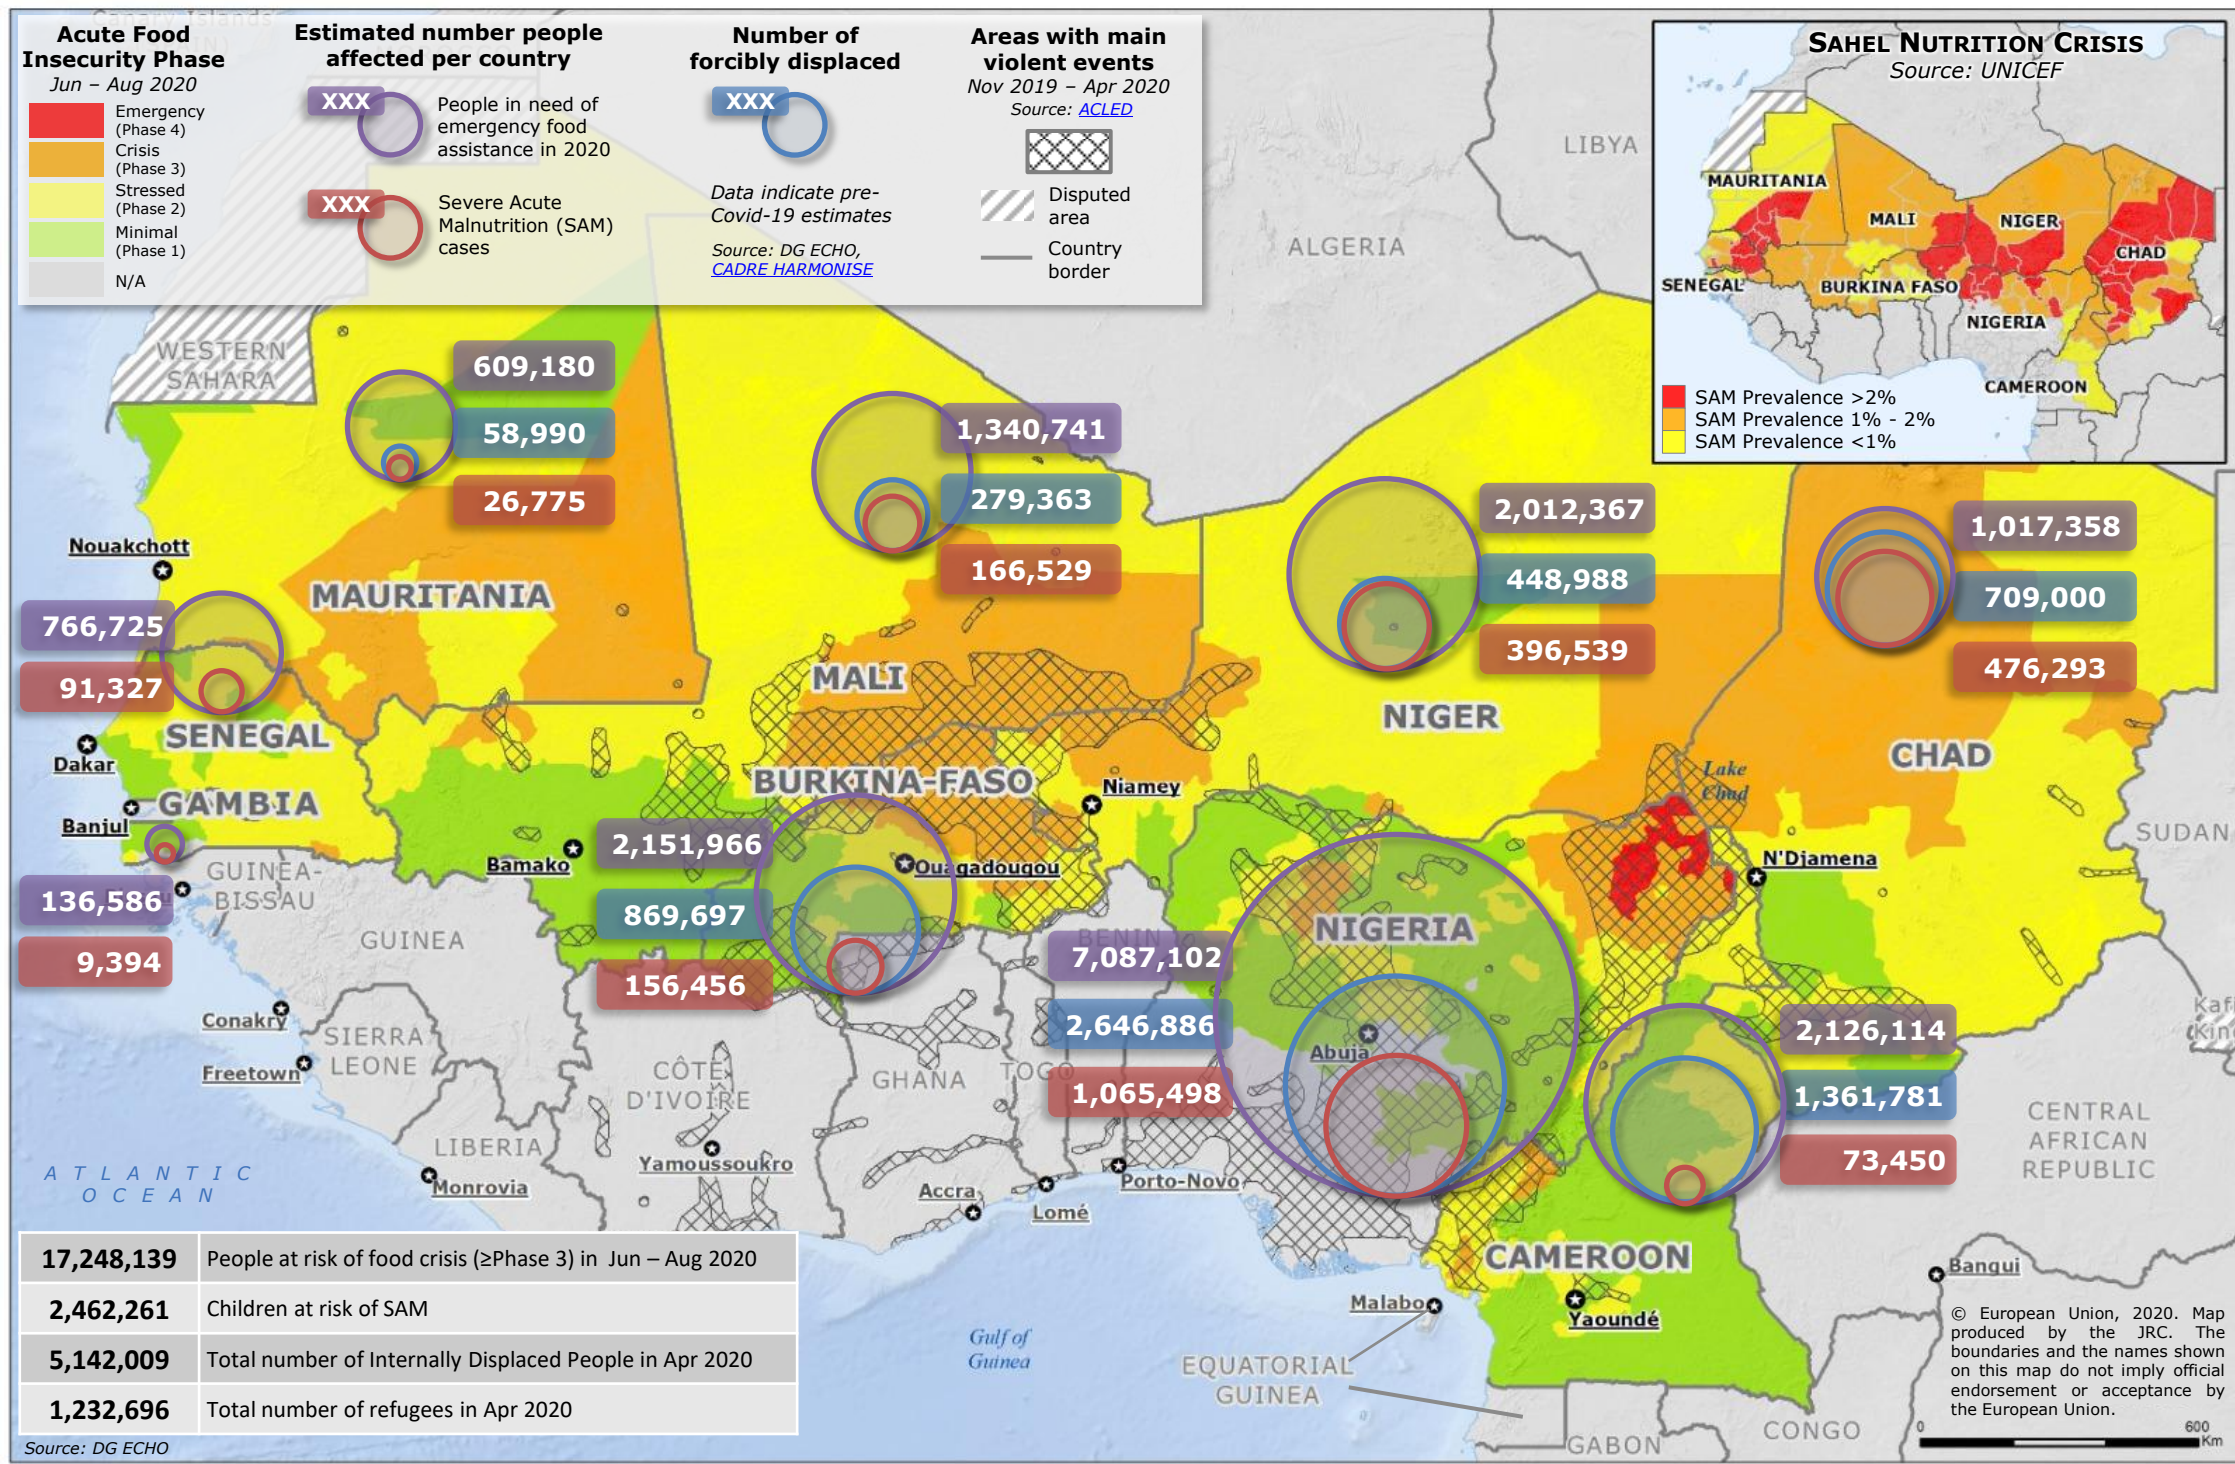

Sahel | Complex regional crisis

© European Union, 2020. Map produced by the JRC. The boundaries and the names shown on this map do not imply official endorsement or acceptance by the European Union.