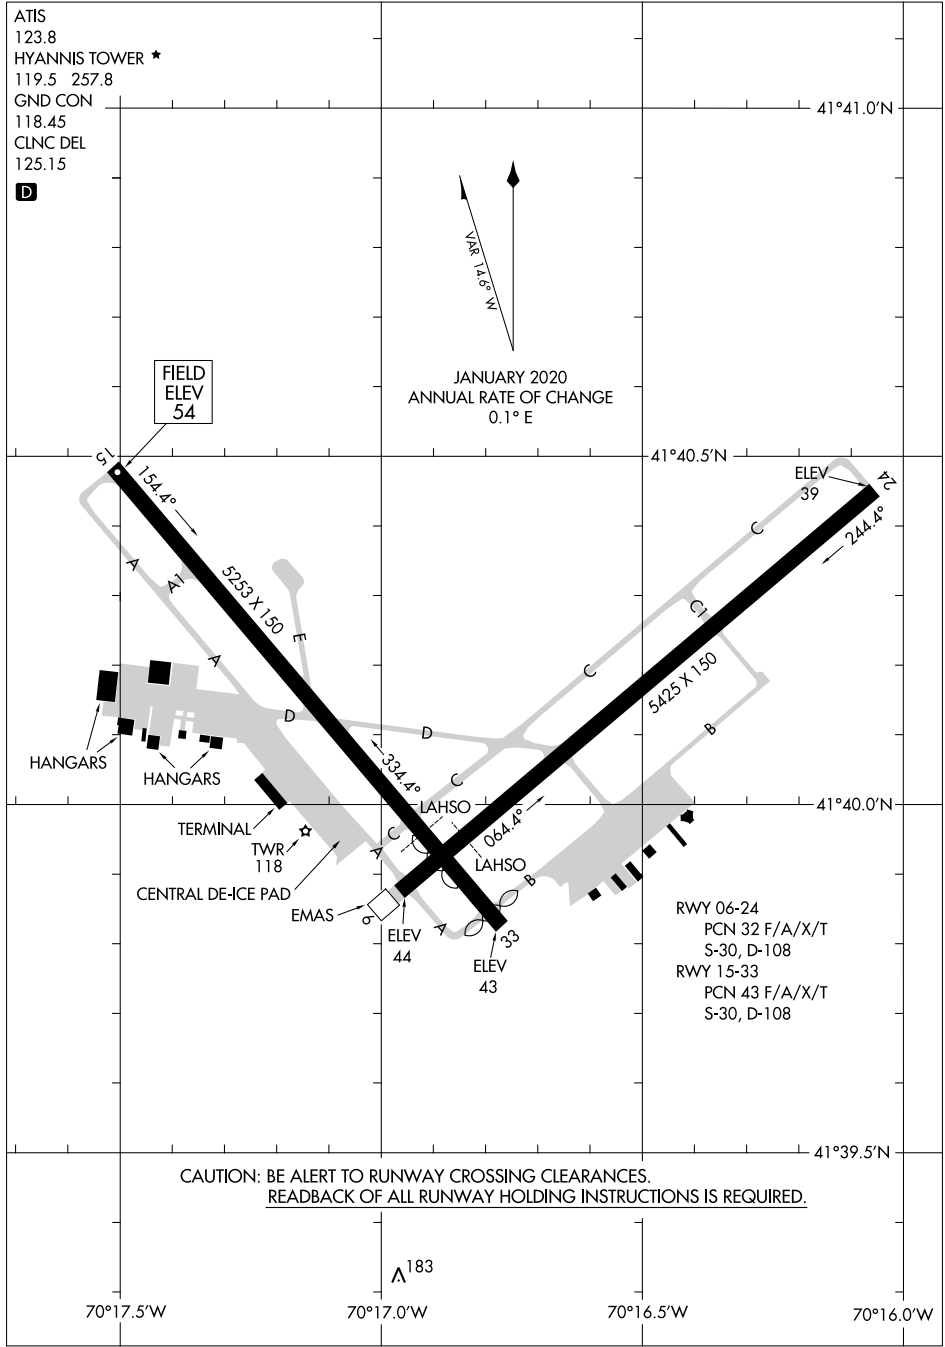

# AIRPORT DIAGRAM

AL-675 (FAA)

CAPE COD GATEWAY (HYA)

HYANNIS, MASSACHUSETTS

ATIS  
 123.8  
 HYANNIS TOWER ★  
 119.5 257.8  
 GND CON  
 118.45  
 CLNC DEL  
 125.15

**D**

  
 JANUARY 2020  
 ANNUAL RATE OF CHANGE  
 0.1° E

FIELD ELEV 54

NE-1, 28 JAN 2021 to 25 FEB 2021

NE-1, 28 JAN 2021 to 25 FEB 2021

# AIRPORT DIAGRAM

HYANNIS, MASSACHUSETTS

CAPE COD GATEWAY (HYA)