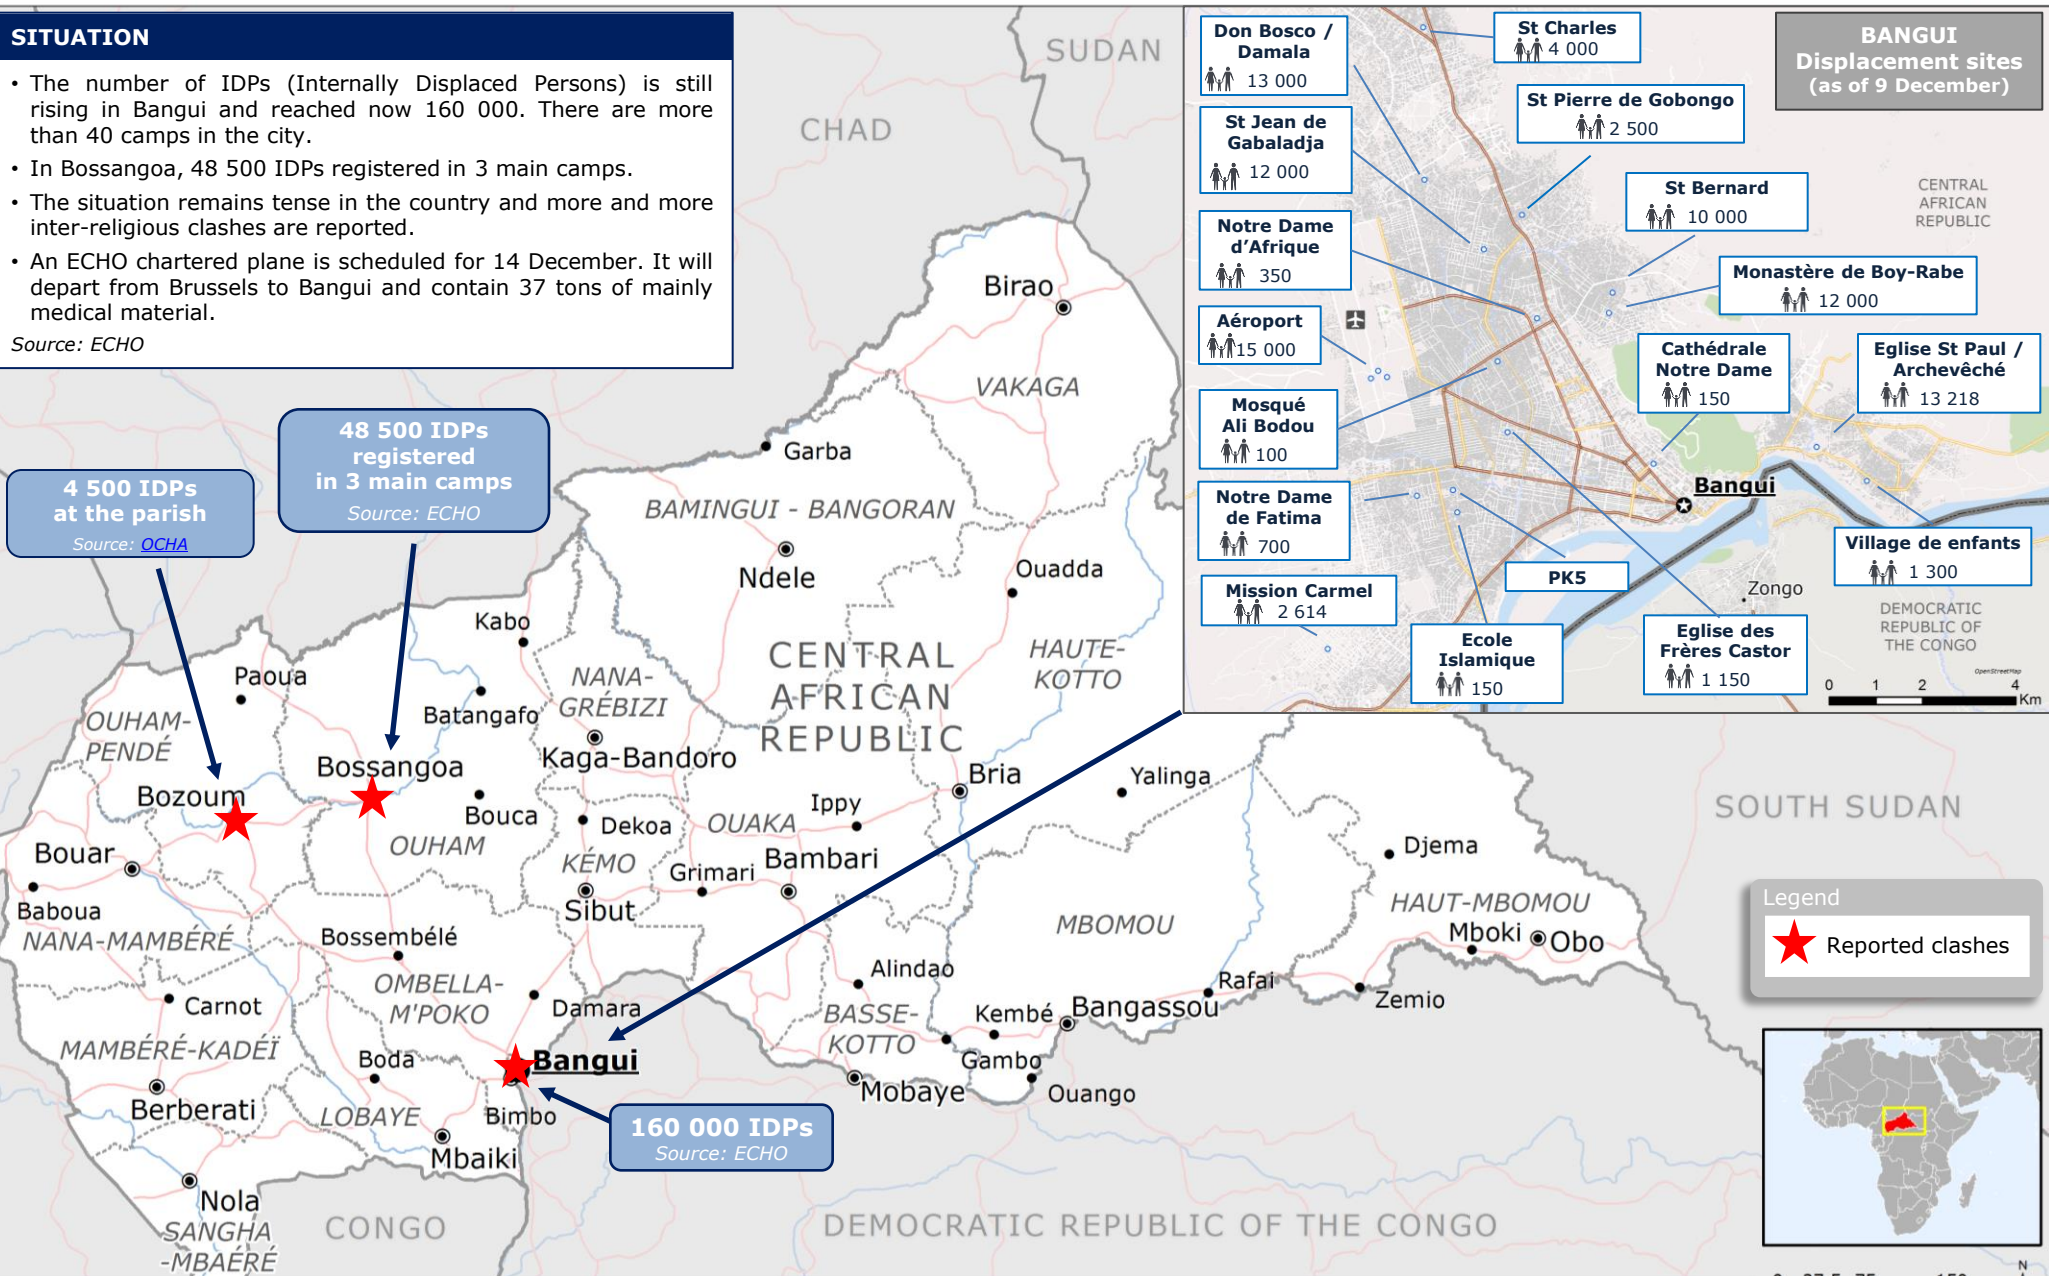

13 Dec 2013: Central African Republic New Internally Displaced People after 5 December clashes

SITUATION

- The number of IDPs (Internally Displaced Persons) is still rising in Bangui and reached now 160 000. There are more than 40 camps in the city.
- In Bossangoa, 48 500 IDPs registered in 3 main camps.
- The situation remains tense in the country and more and more inter-religious clashes are reported.
- An ECHO chartered plane is scheduled for 14 December. It will depart from Brussels to Bangui and contain 37 tons of mainly medical material.

Source: ECHO

Legend

★ Reported clashes