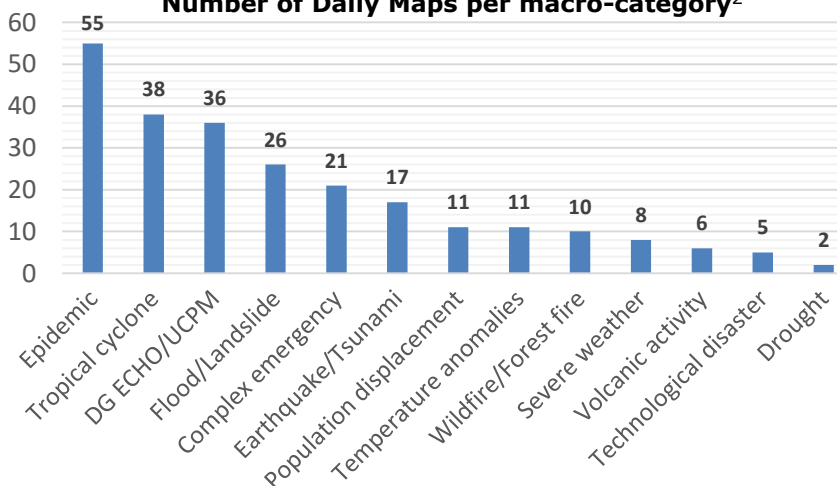

Overview of DG ECHO Daily Maps 2020

Total Daily Maps
246

including

69 Europe-wide Daily Maps
46 Worldwide Daily Maps

Number of Daily Maps per Country¹

Source: JRC, DG ECHO. All maps are accessible on the [ERCC Portal](#).

¹Only countries and dependencies with at least one Daily Map are labelled. Antarctica continent is counted and labelled as well. ²Epidemic includes 51 maps on Covid-19 pandemic. Earthquake/Tsunami includes 2 maps on Tsunami Early Warning System. Complex emergency indicates multiple categories, including Food Security, and Locust infestation. ³Lesser Antilles: Trinidad and Tobago, Grenada, Saint Vincent and the Grenadines, Barbados, Saint Lucia, Martinique, Dominica, Guadeloupe, Montserrat, Antigua and Barbuda, Saint Kitts and Nevis, Saint-Martin, Sint Maarten, Aruba.