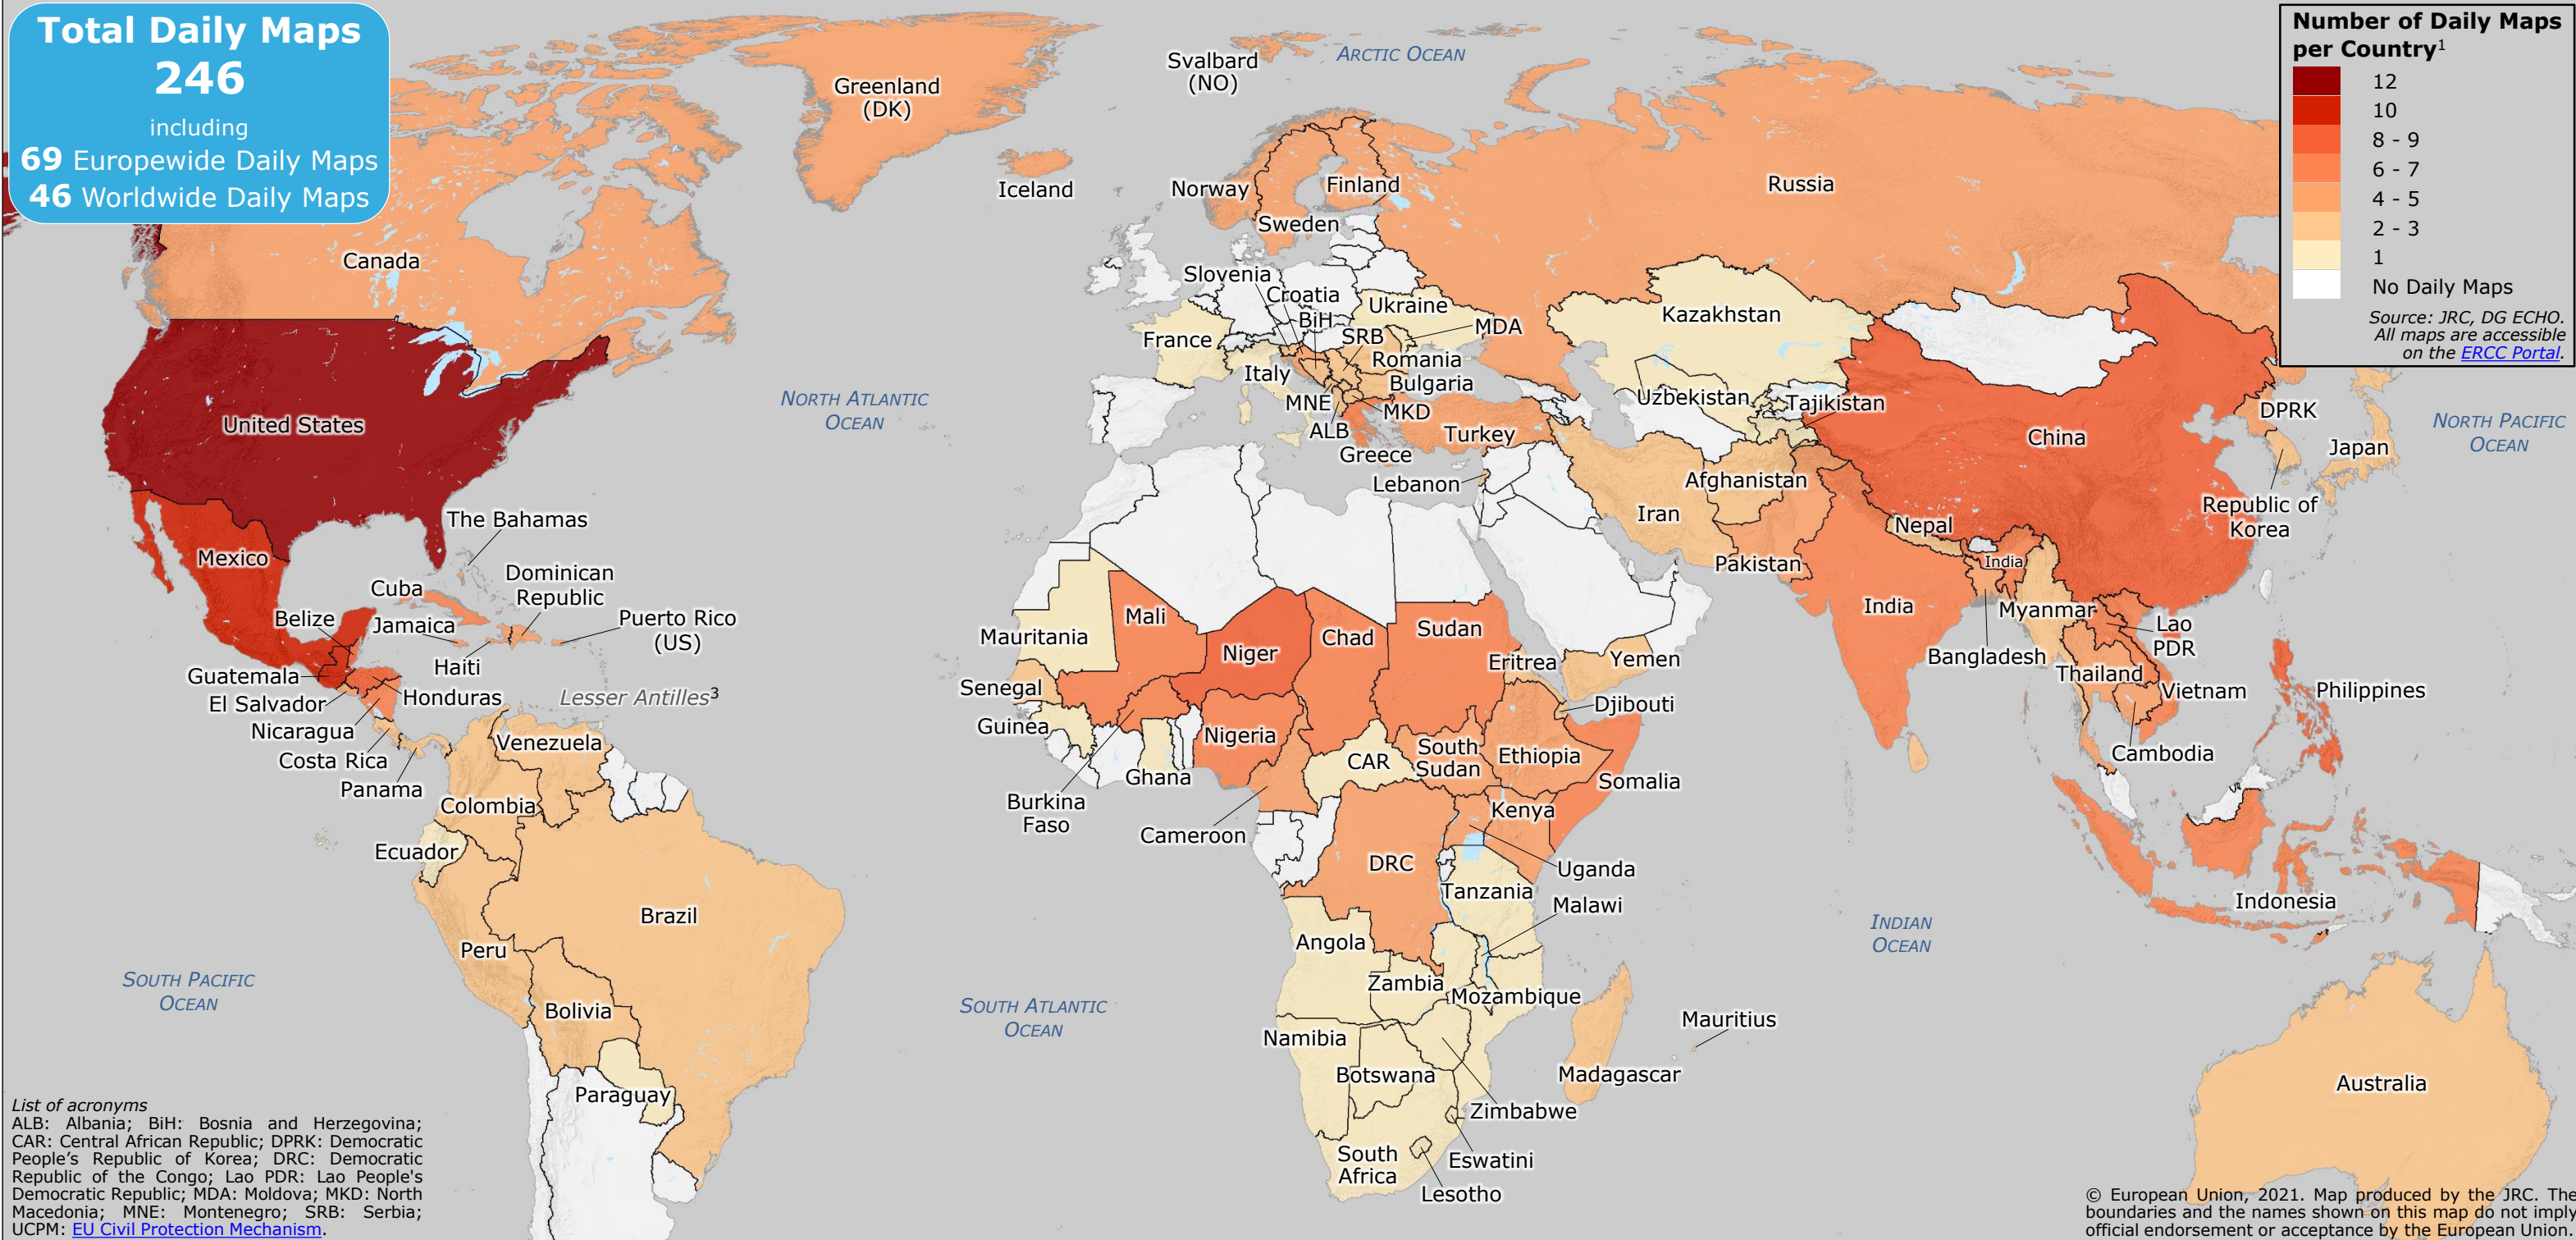

Overview of DG ECHO Daily Maps 2020

Total Daily Maps
246

including

69 Europe-wide Daily Maps
46 Worldwide Daily Maps

Number of Daily Maps per Country¹

Source: JRC, DG ECHO. All maps are accessible on the [ERCC Portal](#).

List of acronyms
ALB: Albania; BiH: Bosnia and Herzegovina; CAR: Central African Republic; DPRK: Democratic People's Republic of Korea; DRC: Democratic Republic of the Congo; Lao PDR: Lao People's Democratic Republic; MDA: Moldova; MKD: North Macedonia; MNE: Montenegro; SRB: Serbia; UCPM: [EU Civil Protection Mechanism](#).

© European Union, 2021. Map produced by the JRC. The boundaries and the names shown on this map do not imply official endorsement or acceptance by the European Union.

Number of Daily Maps per macro-category²

¹Only countries and dependencies with at least one Daily Map are labelled. Antarctica continent is counted and labelled as well. ²Epidemic includes 51 maps on Covid-19 pandemic. Earthquake/Tsunami includes 2 maps on Tsunami Early Warning System. Complex emergency indicates multiple categories, including Food Security, and Locust infestation. ³Lesser Antilles: Trinidad and Tobago, Grenada, Saint Vincent and the Grenadines, Barbados, Saint Lucia, Martinique, Dominica, Guadeloupe, Montserrat, Antigua and Barbuda, Saint Kitts and Nevis, Saint-Martin, Sint Maarten, Aruba.