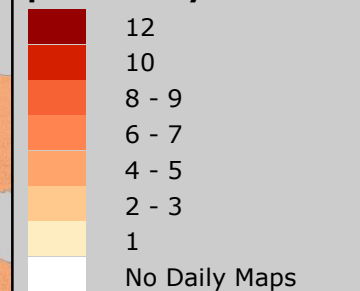

Overview of DG ECHO Daily Maps 2020

Total Daily Maps
246

including

69 Europe-wide Daily Maps
46 Worldwide Daily Maps

Number of Daily Maps per Country¹

Source: JRC, DG ECHO. All maps are accessible on the [ERCC Portal](#).

List of acronyms
ALB: Albania; BiH: Bosnia and Herzegovina; CAR: Central African Republic; DPRK: Democratic People's Republic of Korea; DRC: Democratic Republic of the Congo; Lao PDR: Lao People's Democratic Republic; MDA: Moldova; MKD: North Macedonia; MNE: Montenegro; SRB: Serbia; UCPM: [EU Civil Protection Mechanism](#).

¹Only countries and dependencies with at least one Daily Map are labelled. Antarctica continent is counted and labelled as well. ²Epidemic includes 51 maps on Covid-19 pandemic. Earthquake/Tsunami includes 2 maps on Tsunami Early Warning System. Complex emergency indicates multiple categories, including Food Security, and Locust infestation. ³Lesser Antilles: Trinidad and Tobago, Grenada, Saint Vincent and the Grenadines, Barbados, Saint Lucia, Martinique, Dominica, Guadeloupe, Montserrat, Antigua and Barbuda, Saint Kitts and Nevis, Saint-Martin, Sint Maarten, Aruba.