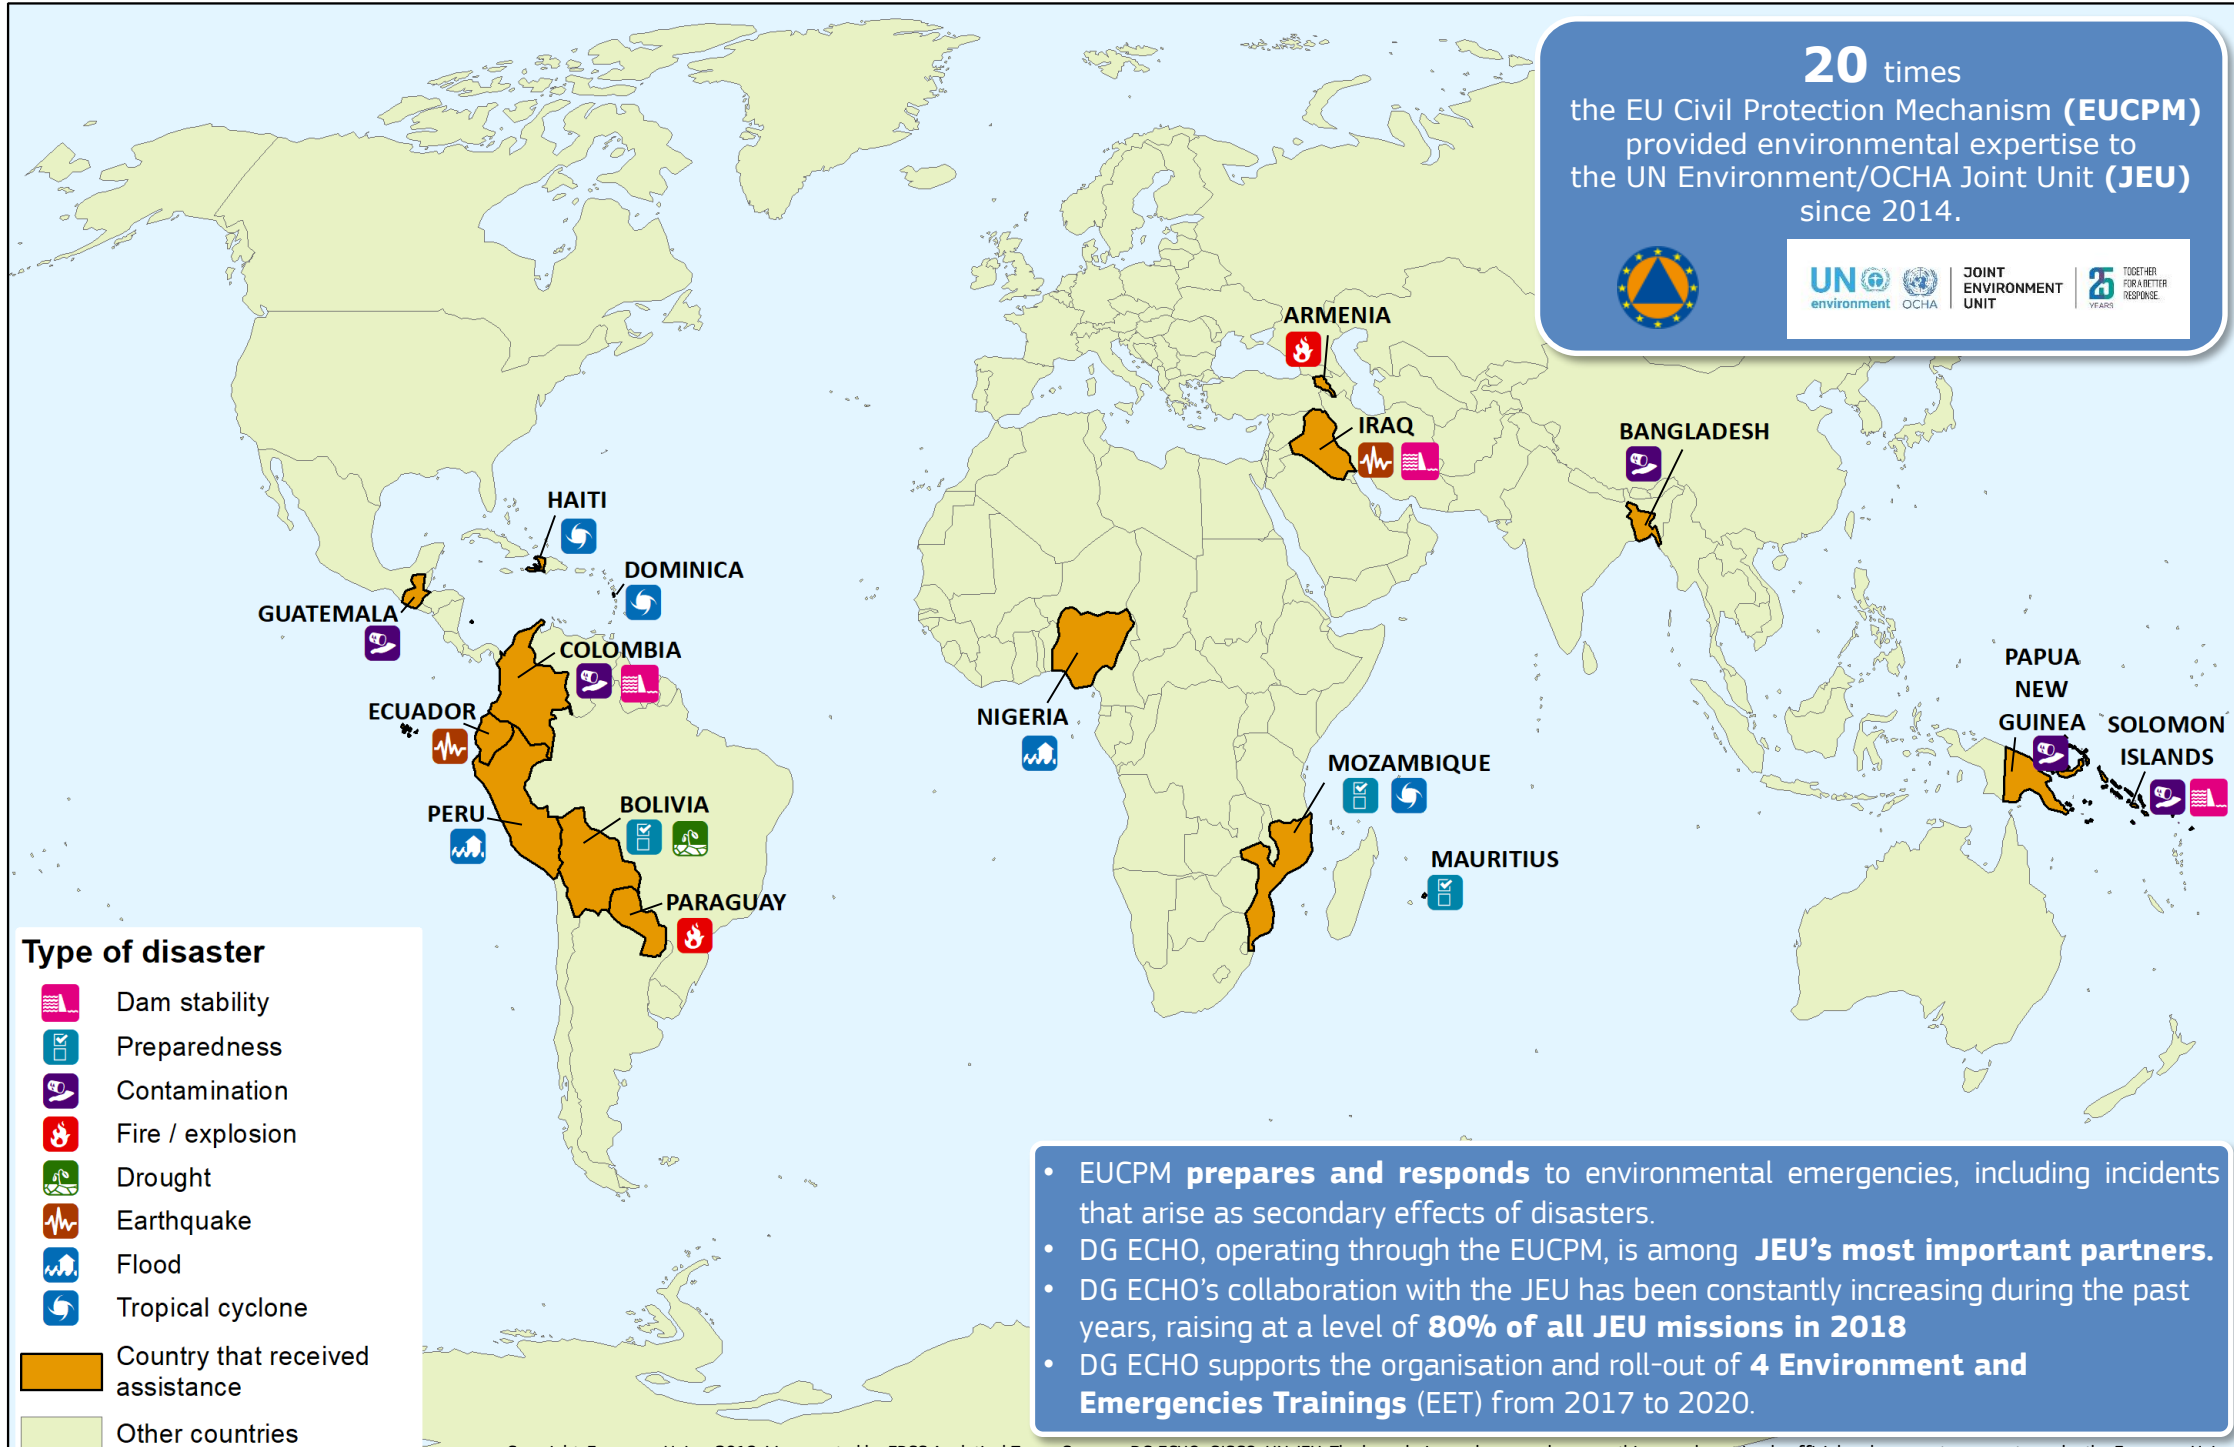

# Environmental Emergencies: EUCPM support to JEU

**20** times  
the EU Civil Protection Mechanism (**EUCPM**)  
provided environmental expertise to  
the UN Environment/OCHA Joint Unit (**JEU**)  
since 2014.

**Type of disaster**

- Dam stability
- Preparedness
- Contamination
- Fire / explosion
- Drought
- Earthquake
- Flood
- Tropical cyclone

Country that received assistance

Other countries

- EUCPM **prepares and responds** to environmental emergencies, including incidents that arise as secondary effects of disasters.
- DG ECHO, operating through the EUCPM, is among **JEU's most important partners**.
- DG ECHO's collaboration with the JEU has been constantly increasing during the past years, raising at a level of **80% of all JEU missions in 2018**
- DG ECHO supports the organisation and roll-out of **4 Environment and Emergencies Trainings (EET)** from 2017 to 2020.