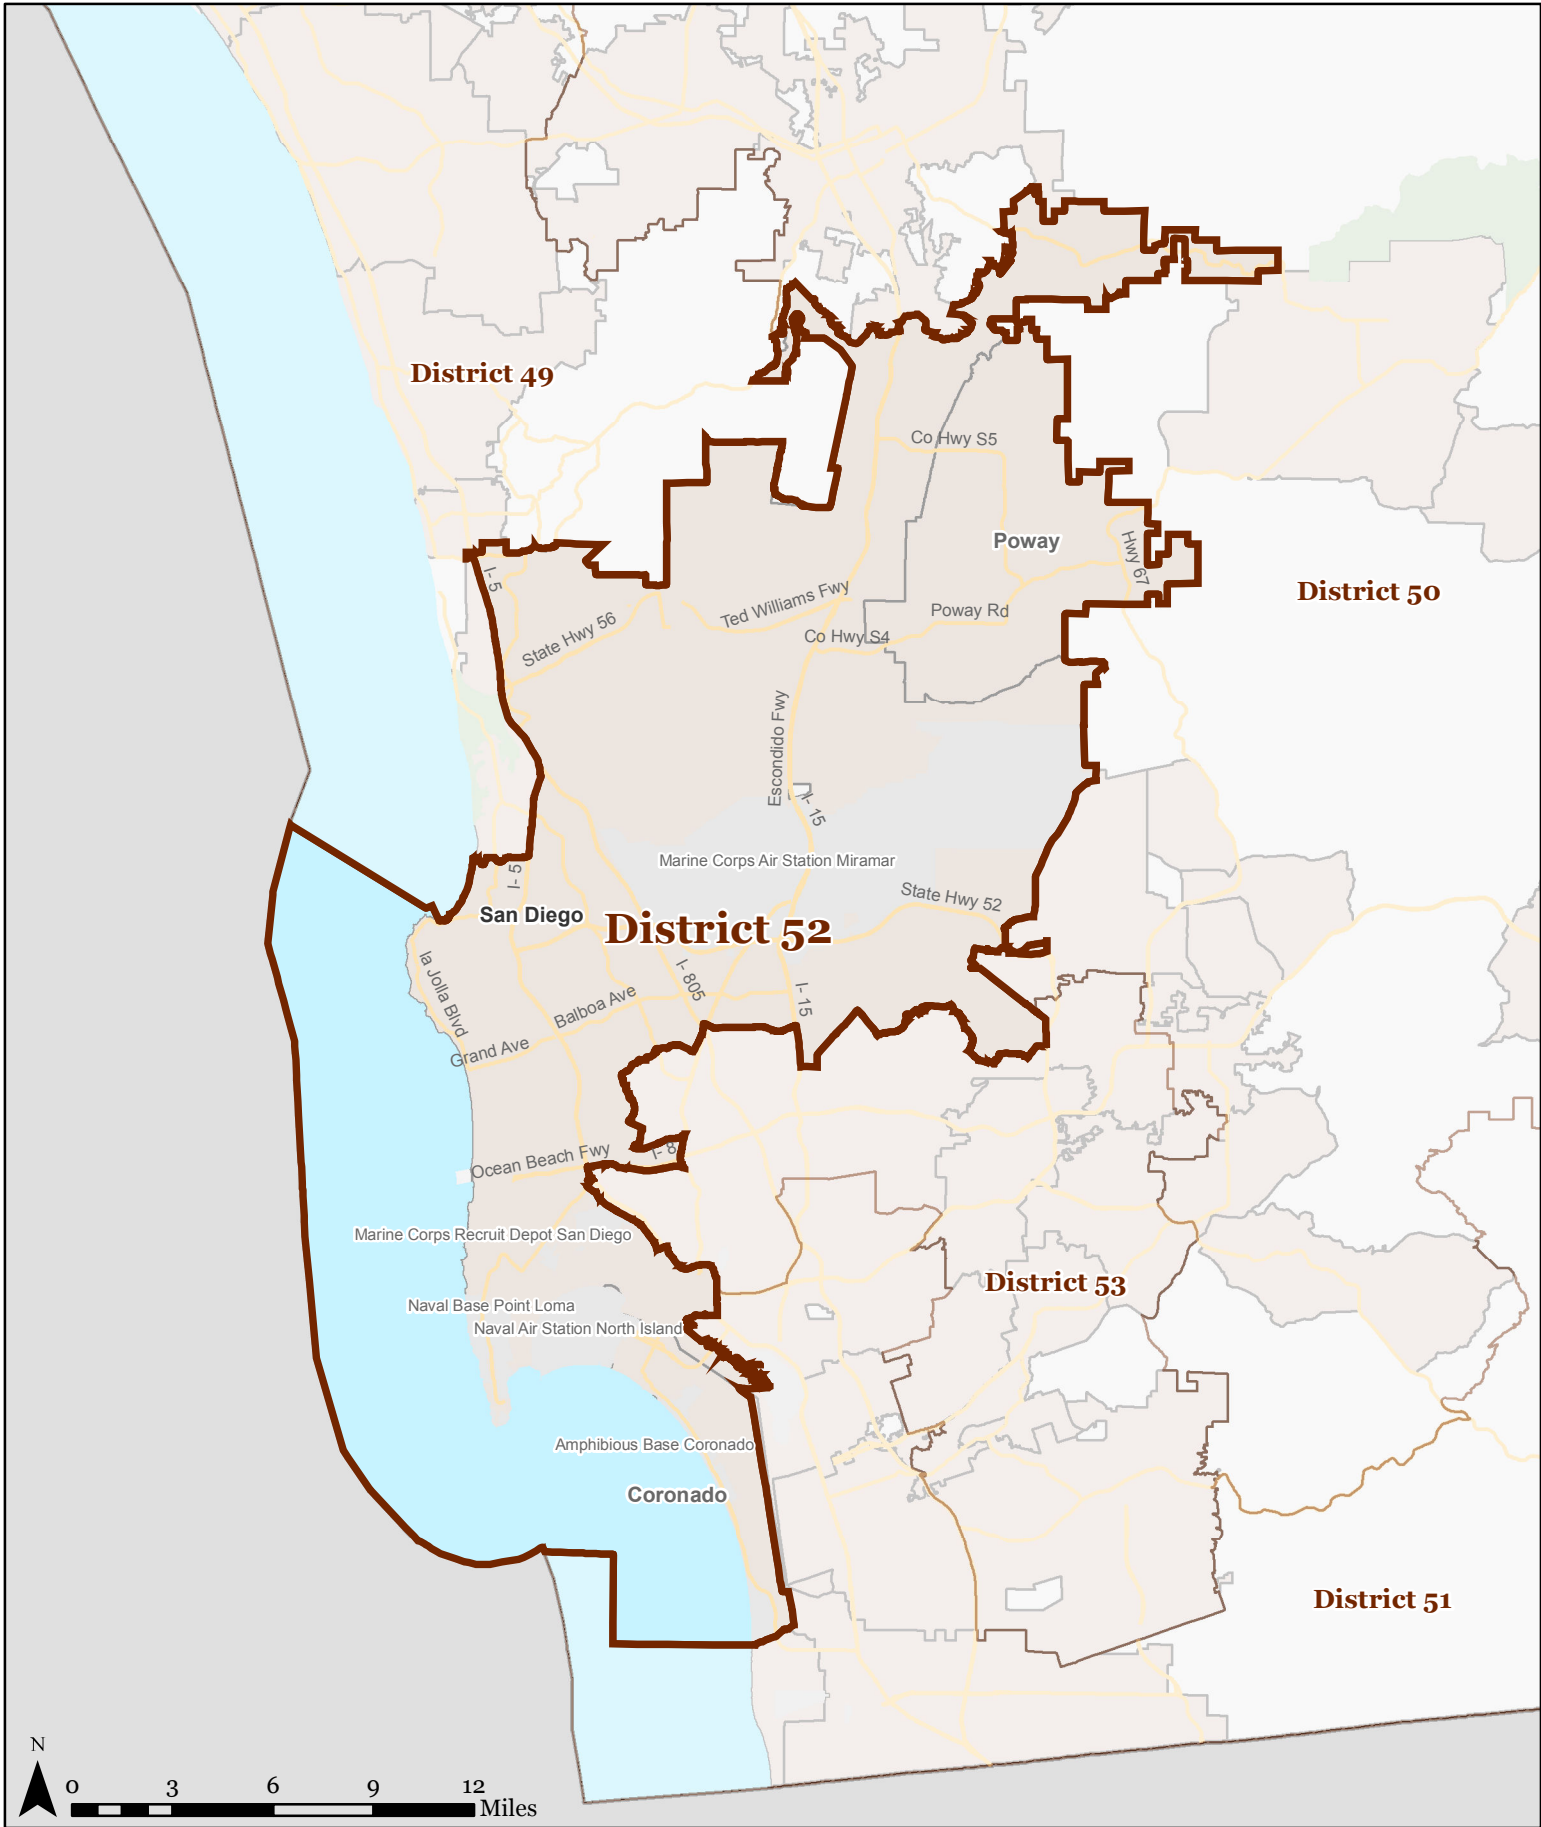

# California State Congressional District 52

Map created by Healthy City, a project of the Advancement Project, August 2011. Created from CRC Certified Map: crc\_20110815\_congress\_certified\_statewide.zip. SHA-1: 1893c0695a42454a202f5b1ef433abff6b491db9. Basemap from US Census Bureau TIGER/Line Shapefiles.