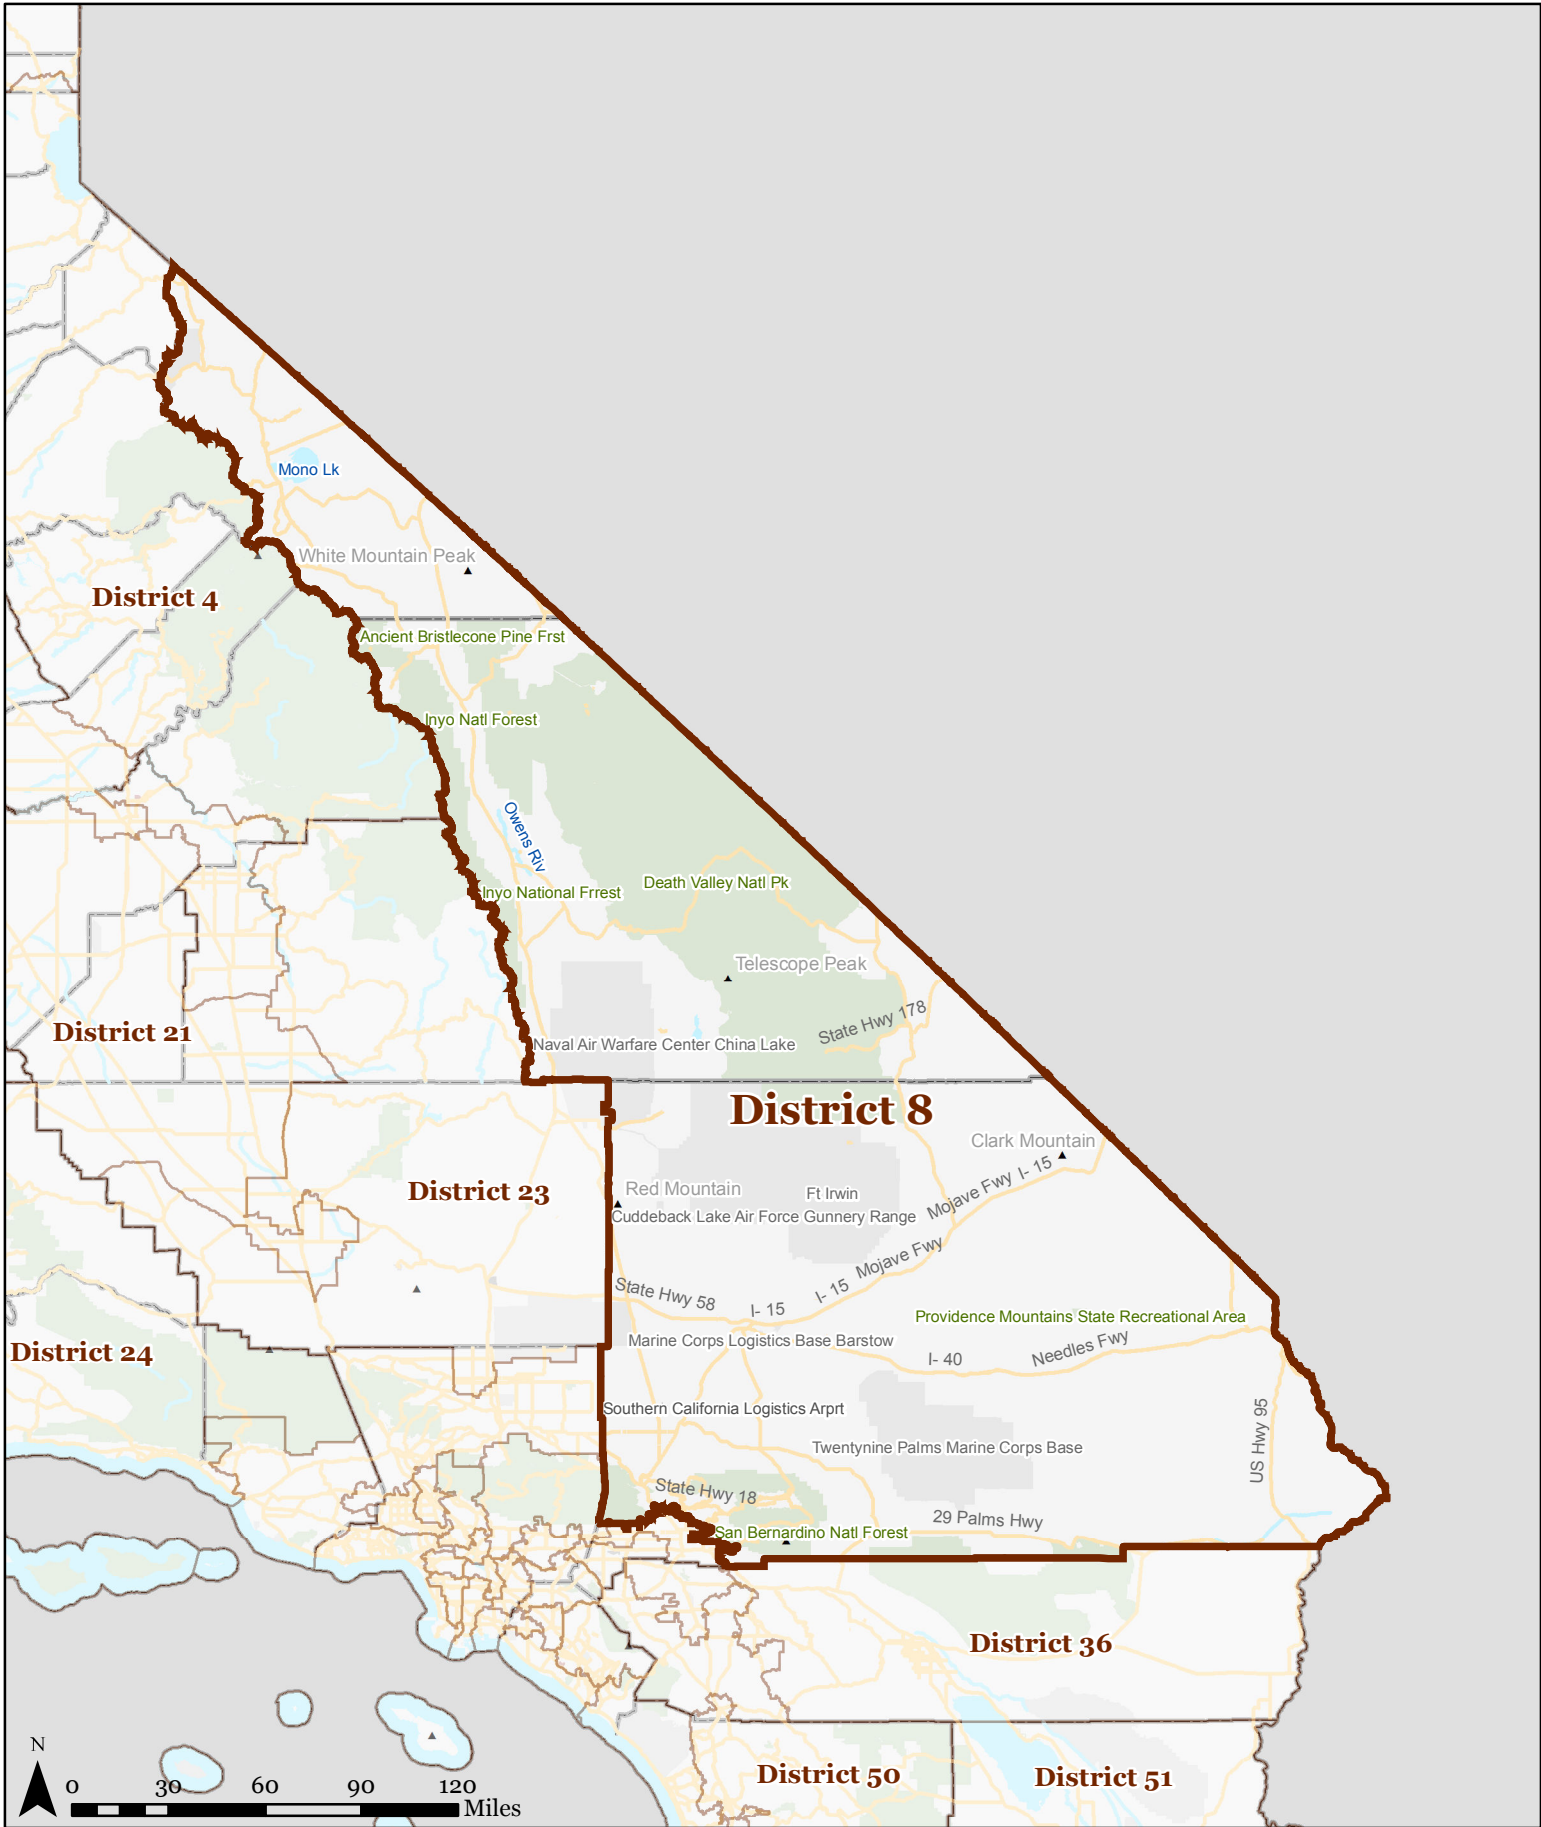

California State Congressional District 8

Map created by Healthy City, a project of the Advancement Project, August 2011. Created from CRC Certified Map: crc_20110815_congress_certified_statewide.zip. SHA-1: 1893c0695a42454a202f5b1ef433abff6b491db9. Basemap from US Census Bureau TIGER/Line Shapefiles.