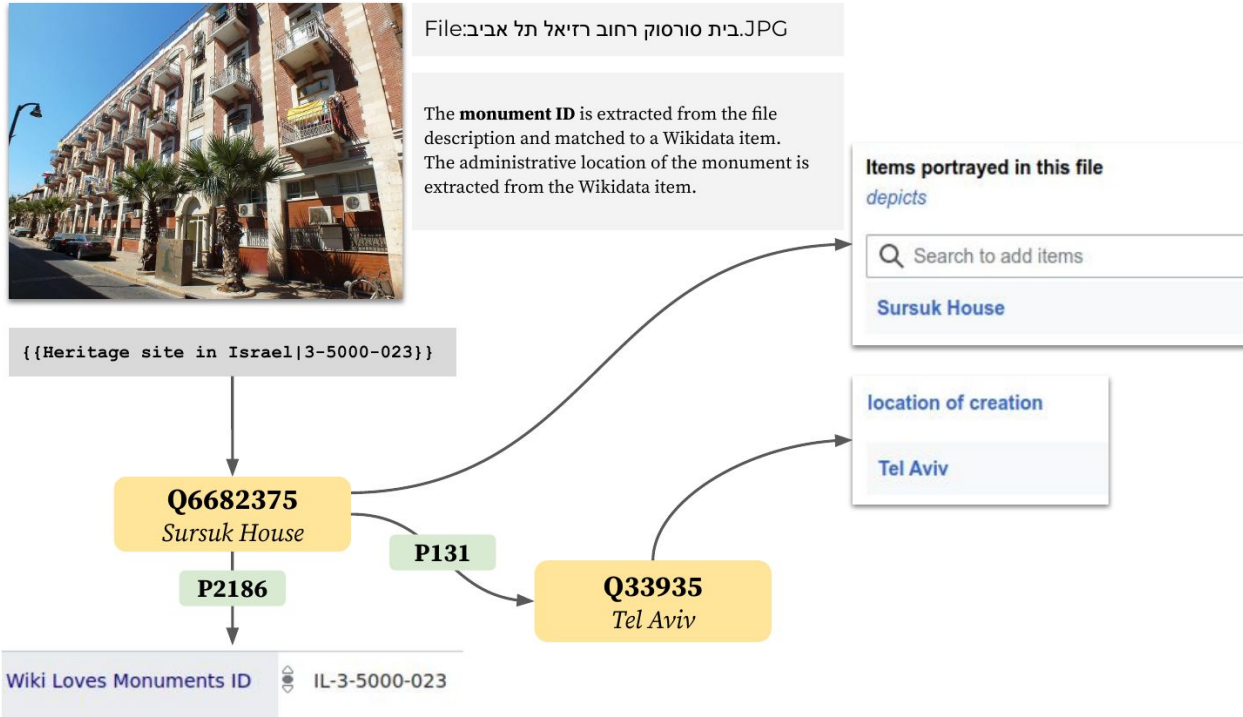

From templates to SDC statements