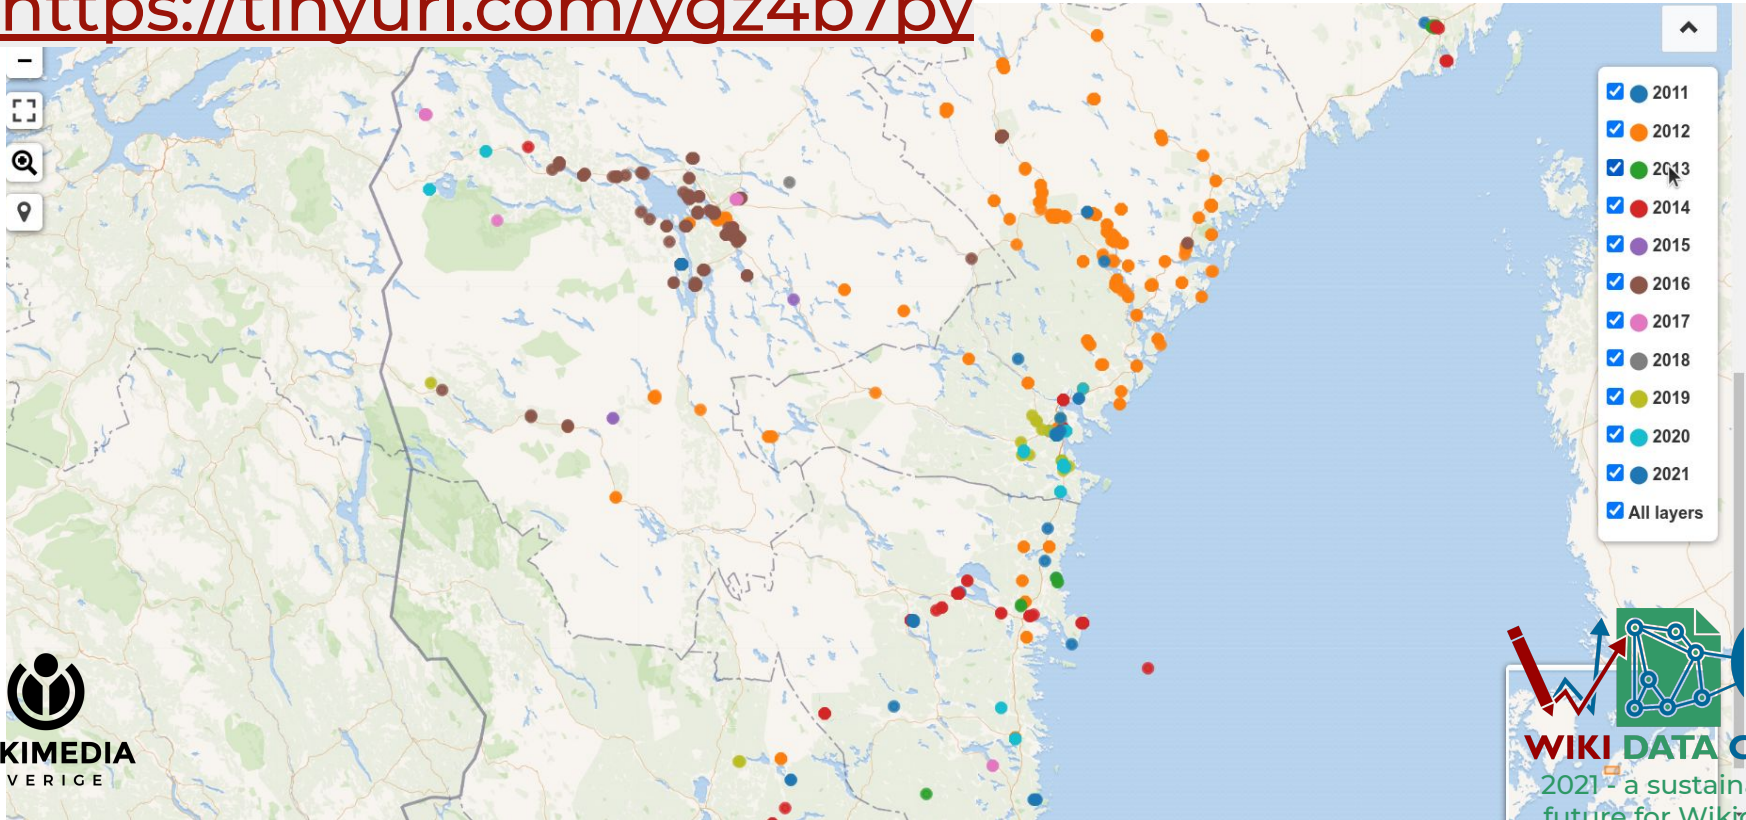

label	country	start time	end time	Comm
<i>Wiki Loves Monuments 2017 in Finland</i>	<i>Finland</i>	2017-09-01	2017-09-30	Wiki Loves Monuments 2017 in Fi
<i>Wiki Loves Monuments 2018 in Finland</i>	<i>Finland</i>	2018-09-01	2018-09-30	Wiki Loves Monuments 2018 in Fi
<i>Wiki Loves Monuments 2019 in Finland</i>	<i>Finland</i>	2019-09-01	2019-09-30	Wiki Loves Monuments 2019 in Fi
<i>Wiki Loves Monuments 2020 in Finland</i>	<i>Finland</i>	2020-09-01	2020-09-30	Wiki Loves Monuments 2020 in Fi
<i>Wiki Loves Monuments 2021 in Finland</i>	<i>Finland</i>	2021-09-01	2021-09-30	Wiki Loves Monuments 2021 in Fi

Photos in WLM Sweden that have coordinates →

<https://tinyurl.com/ygz4b7py>

Status

- Pilot project (Sweden, Israel, part of Poland) in first half 2021
- Since September 2021: **530,00** statements added to **202,000** photos
 - Australia
 - Bolivia
 - Chile
 - Colombia
 - Ireland
 - Finland...