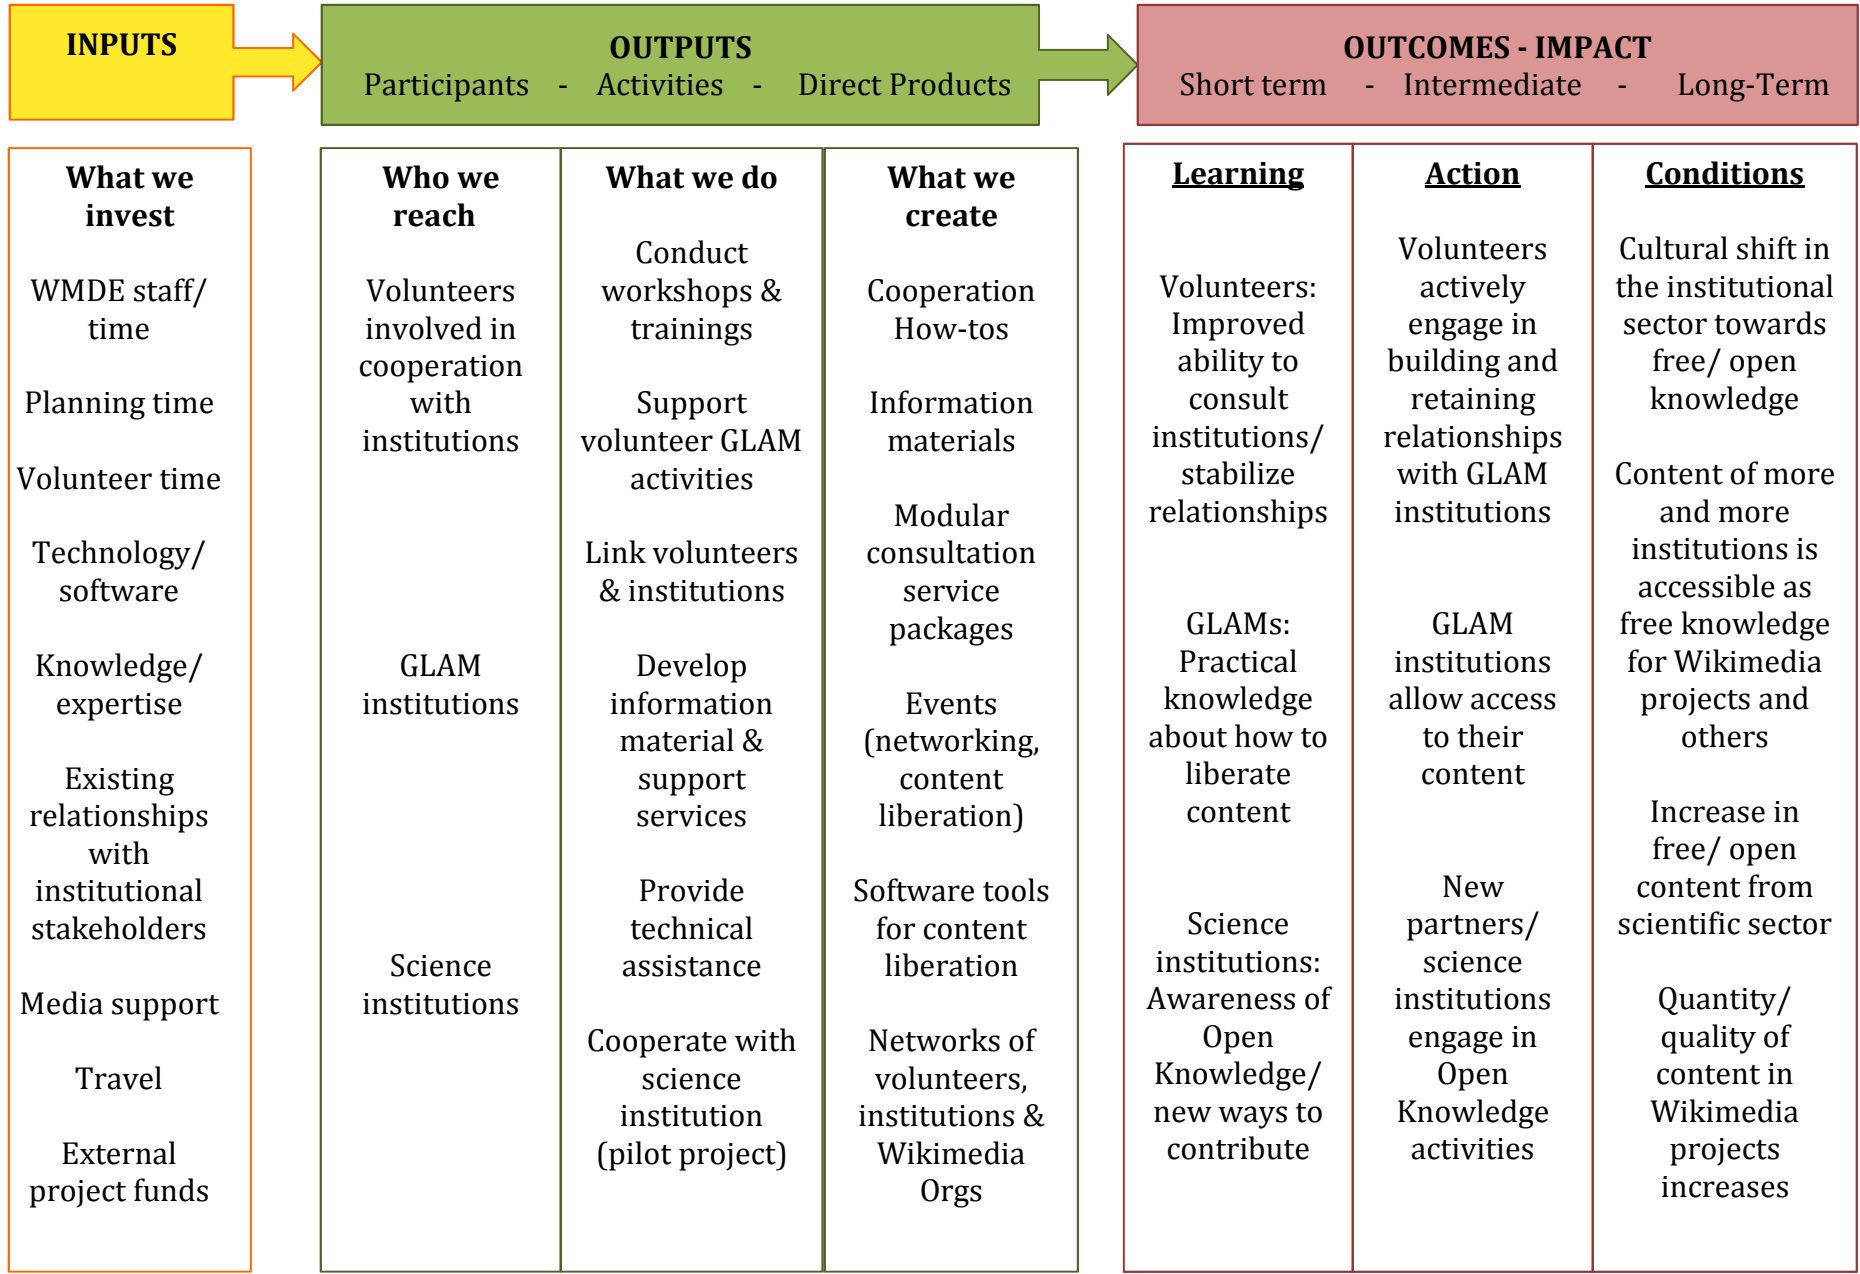

# Logic Model Institutions 2015

**Situation**

Cooperation with GLAM institutions ready to be scaled up for impact

Volunteers require support for cooperation with GLAM institutions

Institutions need guidance for making their content accessible

Limited awareness of open knowledge in science sector institutions

**Priorities**

**Empower volunteers** to stabilize relations with GLAM institutions

**Broaden network** of partnering institutions

**Support GLAMs** to liberate content

**Get access** to science institutions

**Please note: This model refers to all Objectives of Program 3: Institutions**