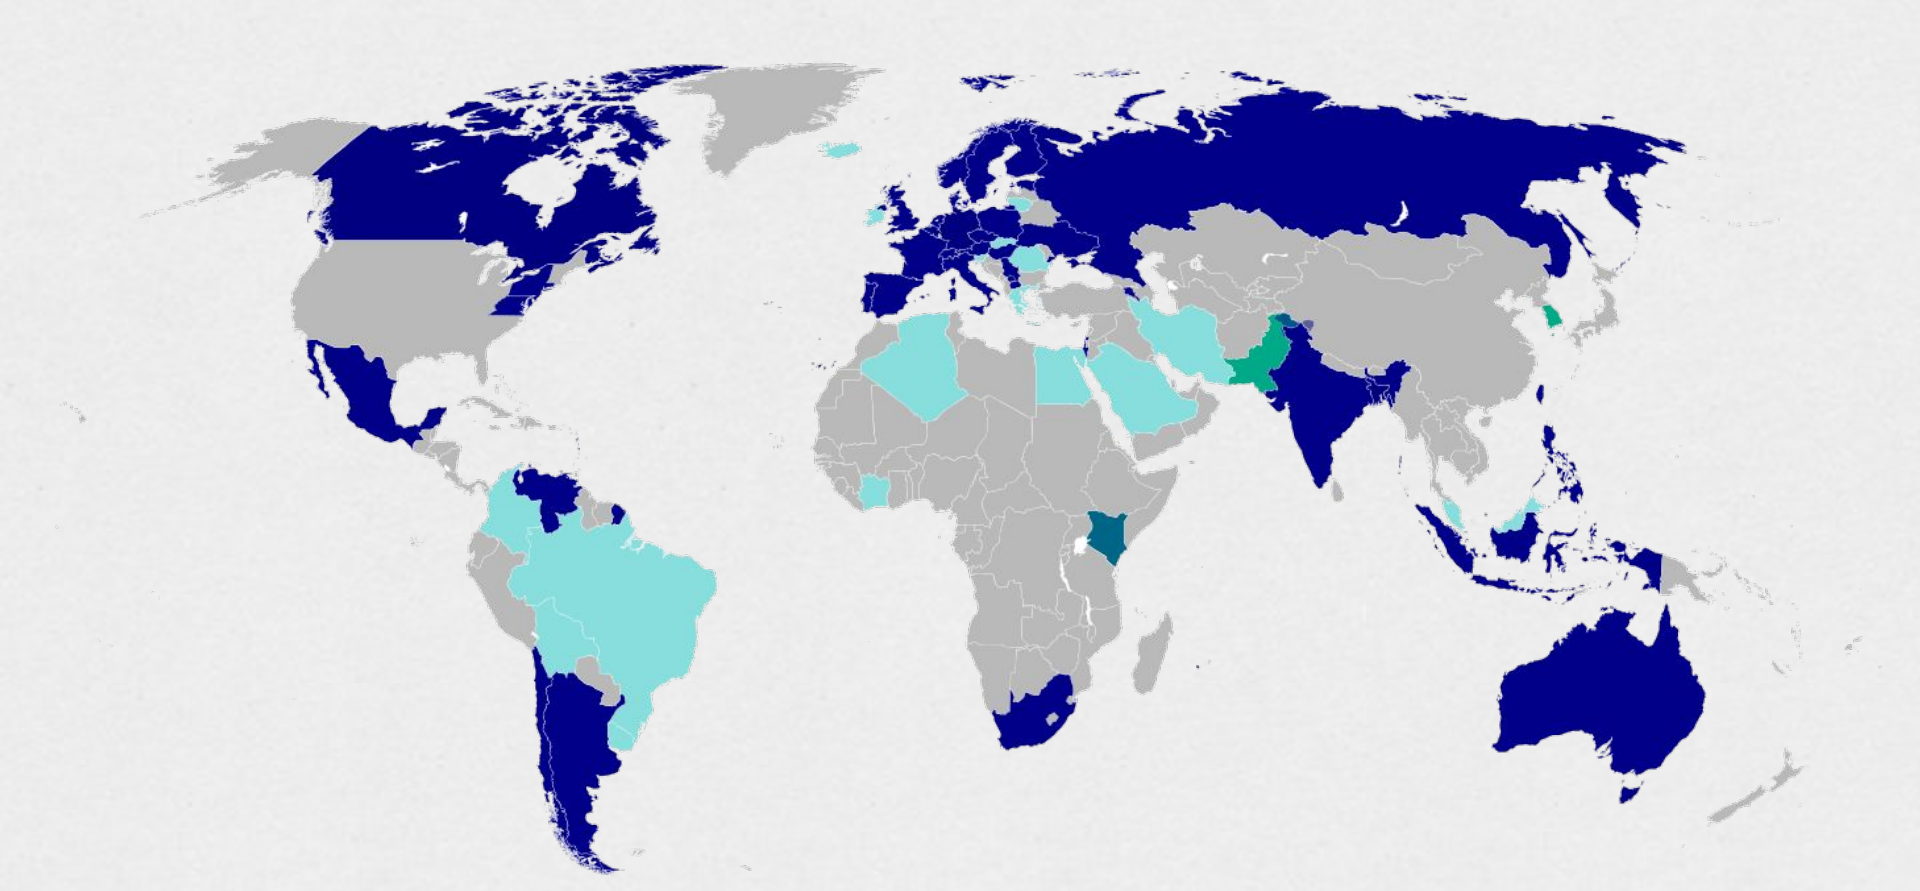

Nicholas Moreau, Wikisource-logo, CC BY-SA 3.0

Which projects are part of the Wikiverse?

- Started in 2013
- Free travel guide
- “Wikipedia of travel guides”
- 91,000 articles

Public Domain, Author: [Planemad](#)

Which projects are **NOT** part of the Wikiverse?

wikia

Including:

- Yu-Gi-Oh Wikia
- Narutopedia
- Tardis Data Core
- ...

Wikileaks , Nowikileaks, Wikileaks logo, CC BY-SA 3.0

The WikiLeaks logo features a stylized globe of the Earth in shades of blue and teal, positioned inside a grey hourglass shape. The globe is tilted, showing the Americas. The hourglass is set against a black background. Below the hourglass, the word "WikiLeaks" is written in a white, sans-serif font on a light blue rectangular background.

WikiLeaks

**But who is part of the
Wikiverse?**

global population Weltbevölkerung

Short answer:

You!

WIKIMEDIA
ÖSTERREICH

Local chapter: Wikimedia Austria

- Founded in 2008
- ~ 140 members
- Serving a community of about 600 users in various Wikimedia projects
- Supports volunteers in their activities
- Advocates for free knowledge and societal change in Austria and abroad (#NetzPAT)
- Provides the infrastructure for larger projects

™ Wikimedia Foundation

Projects / Activities of Wikimedia Austria

- Regular meetups on Tuesdays at the WMAT office (Stolzenthallengasse 7, 1080 Vienna) at 6 pm
- Supporting photography and writing projects (Wikipedia for Peace, Denkmallisten, Denkmalcup, WikiDaheim)
- Supporting new ideas within the Wikiverse
- Funding travel expenses for volunteers
- Organising events
- Open Data Portal