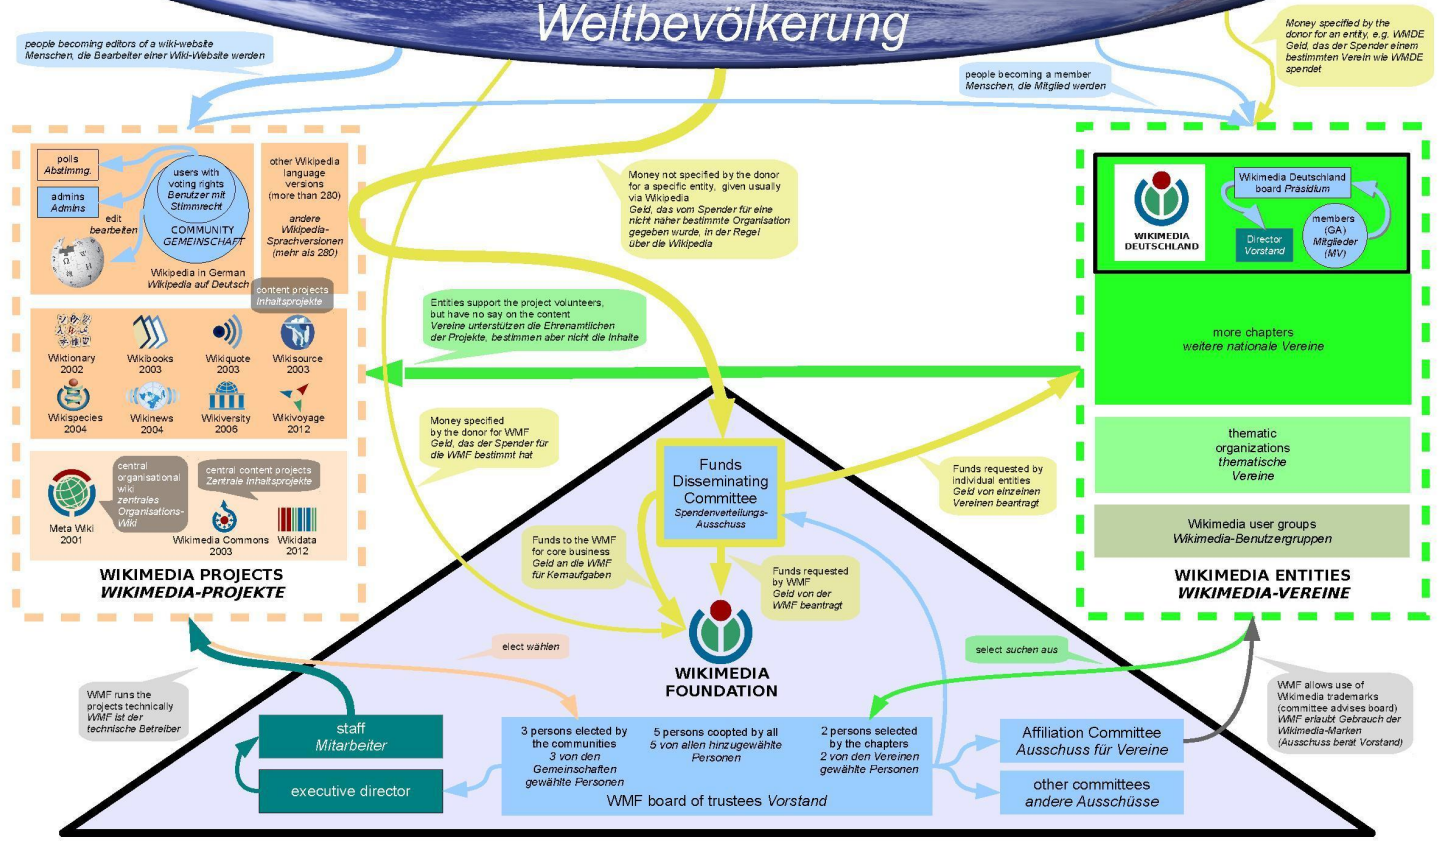

Nicholas Moreau, Wikisource-logo, CC BY-SA 3.0

Which projects are part of the Wikiverse?

- Started in 2013
- Free travel guide
- “Wikipedia of travel guides”
- 91,000 articles

Public Domain, Author: [Planemad](#)

Which projects are **NOT** part of the Wikiverse?

wikia

Including:

- Yu-Gi-Oh Wikia
- Narutopedia
- Tardis Data Core
- ...

Wikileaks , Nowikileaks, Wikileaks logo, CC BY-SA 3.0

The WikiLeaks logo features a stylized globe of the Earth in shades of blue and teal, positioned inside a grey hourglass shape. The globe is tilted, showing the Americas. The hourglass is set against a black background. Below the hourglass, the word "WikiLeaks" is written in a white, sans-serif font on a light blue rectangular background.

WikiLeaks

**But who is part of the
Wikiverse?**

global population Weltbevölkerung

Short answer:

You!

WIKIMEDIA
ÖSTERREICH

Local chapter: Wikimedia Austria

- Founded in 2008
- ~ 140 members
- Serving a community of about 600 users in various Wikimedia projects
- Supports volunteers in their activities
- Advocates for free knowledge and societal change in Austria and abroad (#NetzPAT)
- Provides the infrastructure for larger projects