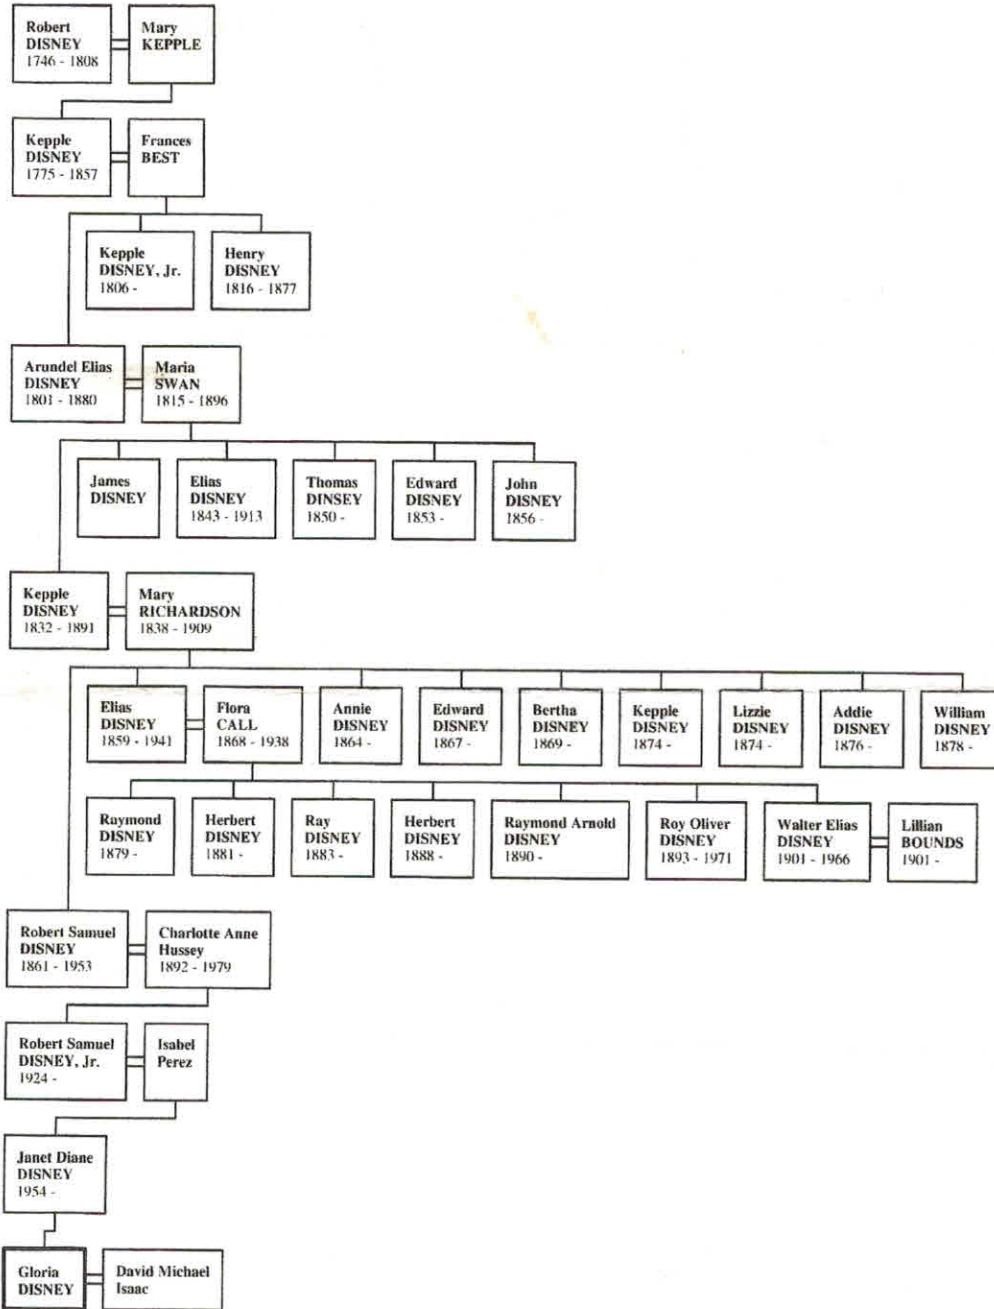

All-in-One Tree of Gloria DISNEY

Ancestors of Gloria DISNEY

Generation No. 1

1. Gloria DISNEY She was the daughter of **3. Janet Diane DISNEY**. She married **(1) David Michael Isaac**.

Generation No. 2

3. Janet Diane DISNEY, born 30 Oct 1954. She was the daughter of **6. Robert Samuel DISNEY, Jr.** and **7. Isabel Perez**.

Child of Janet Diane DISNEY is:

- 1 i. Gloria DISNEY, married David Michael Isaac.

Generation No. 3

6. Robert Samuel DISNEY, Jr., born Abt. 1924 in California. He was the son of **12. Robert Samuel DISNEY** and **13. Charlotte Anne Hussey**. He married **7. Isabel Perez** 1947 in Hillsborough County, Florida.

7. Isabel Perez

Child of Robert DISNEY and Isabel Perez is:

- 3 i. Janet Diane DISNEY, born 30 Oct 1954.

Generation No. 4

12. Robert Samuel DISNEY, born 07 Aug 1861 in Bluevale, Huron County, Ontario, Canada; died 28 Jul 1953 in Los Angeles, California. He was the son of **24. Kepple DISNEY** and **25. Mary RICHARDSON**. He married **13. Charlotte Anne Hussey**.

Walt Great Grandfather.