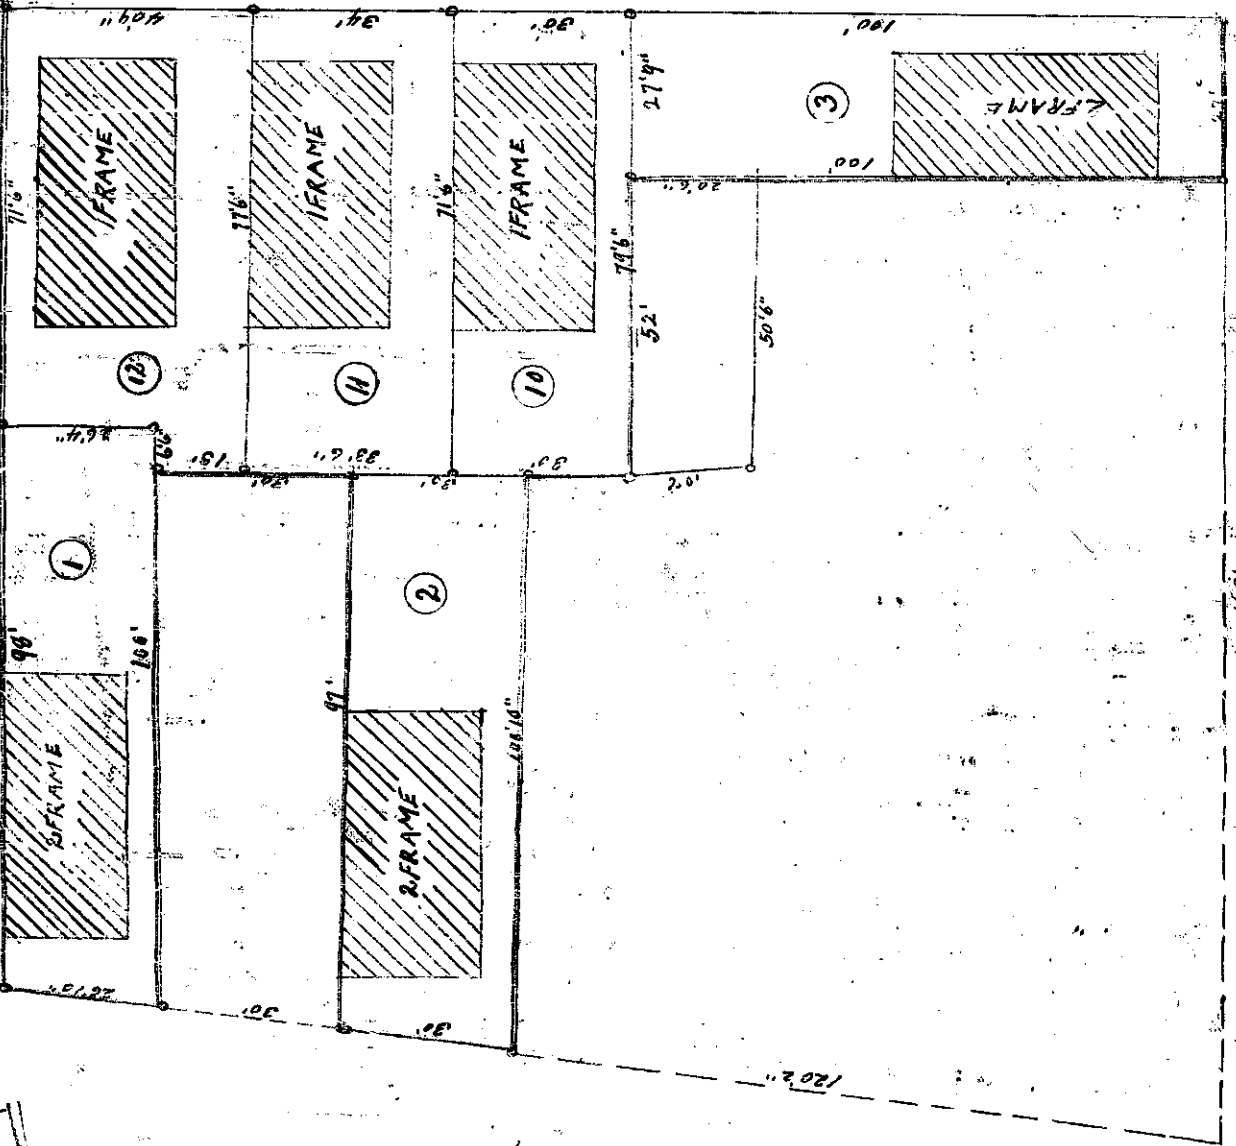

MYERS AND OTHERS.

-RUTLEDGE AVENUE-

~ SIRES PLACE ~

- MOULTRIE PLACE -

- MOULTRIE STREET -

MAP

PROPERTY OWNED BY J.M. SIRES.  
 SITUATE IN CITY OF CHARLESTON, S. C.  
 SHOWING SUBDIVISION OF 17 LOTS  
 LOCATED BY LINES OF OCCUPATION  
 NOVEMBER 17<sup>th</sup> 1916, BY Richard Chilton  
 Surveyor

P. M. & Office - Charleston S.C.  
 Recorded July 11<sup>th</sup> 1917  
 in Plat Book 2 Page 129  
 Original delivered to G. Dear Hudson  
 Julius E. Loggins per J.M.S.

NOTE: DIMENSIONS OF LOTS PROVIDED  
 FOR EYES DROP LINE.

SCALE: 1 INCH = 20 FEET.

FILE NO. 14  
 WORK ORDER  
 DRAWING NO. 1