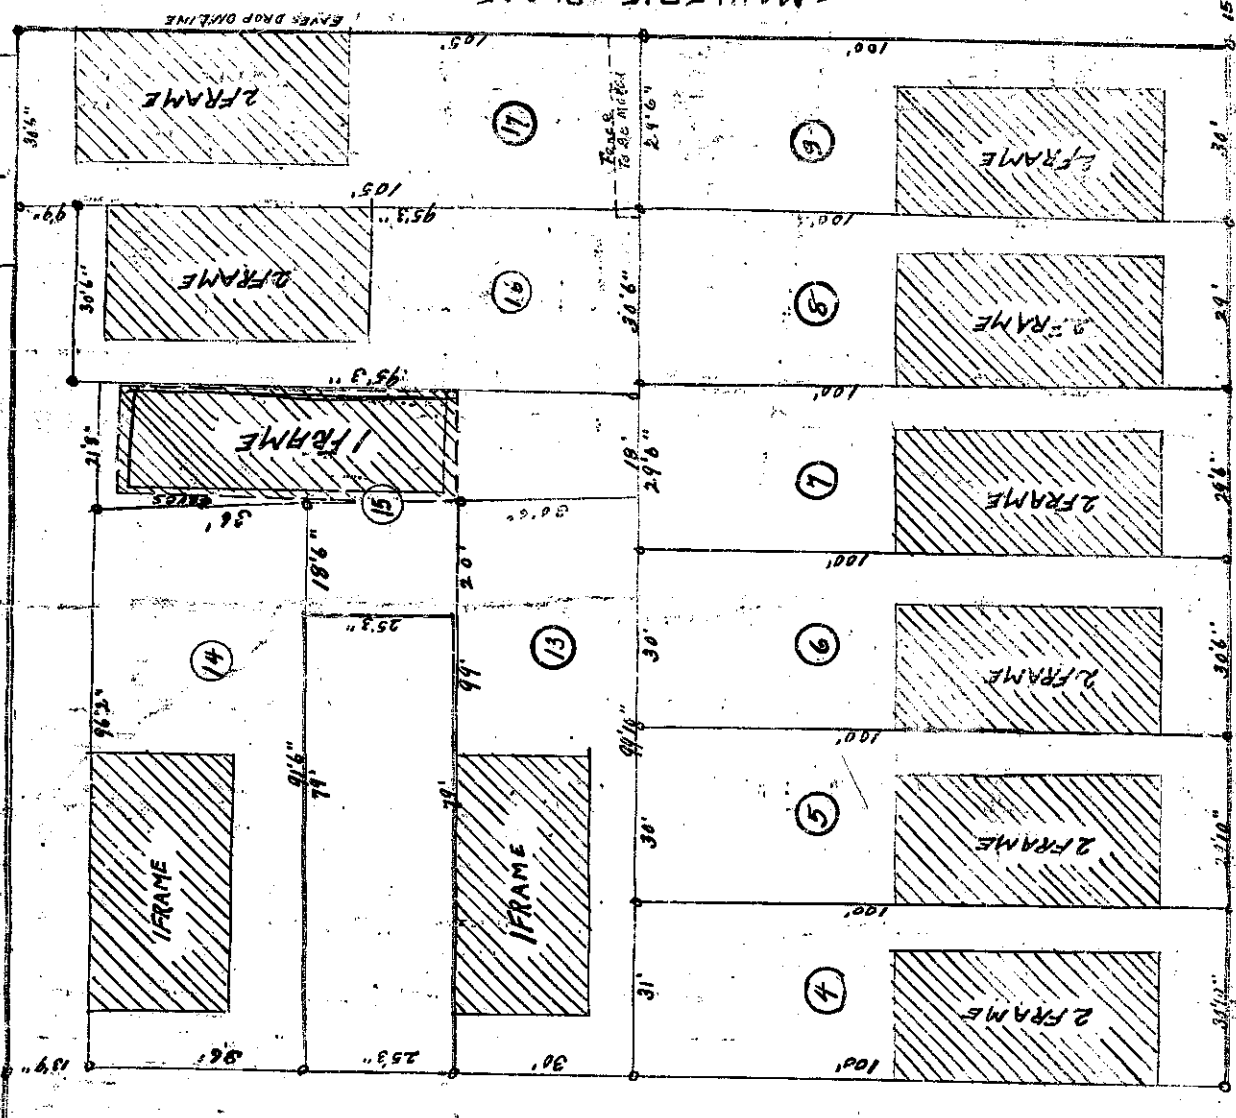

MYERS AND OTHERS.

-RUTLEDGE AVENUE-

~ SIRES PLACE ~

- MOULTRIE PLACE -

- MOULTRIE STREET -

MAP

PROPERTY OWNED BY J.M. SIRES.  
 SITUATE IN CITY OF CHARLESTON, S. C.  
 SHOWING SUBDIVISION OF 17 LOTS  
 LOCATED BY LINES OF OCCUPATION  
 NOVEMBER 17<sup>th</sup> 1916, BY Richard Chilton  
 Surveyor

P. M. & Office - Charleston S.C.  
 Recorded July 11<sup>th</sup> 1917  
 in Plat Book 2 Page 129  
 Original delivered to G. Dear Hudson  
 Julius E. Loggins per J.M.S.

NOTE: DIMENSIONS OF LOTS PROVIDED  
 FOR EYES DROP LINE.

SCALE: 1 INCH = 20 FEET.

FILE NO. 14  
 WORK ORDER  
 DRAWING NO. 1