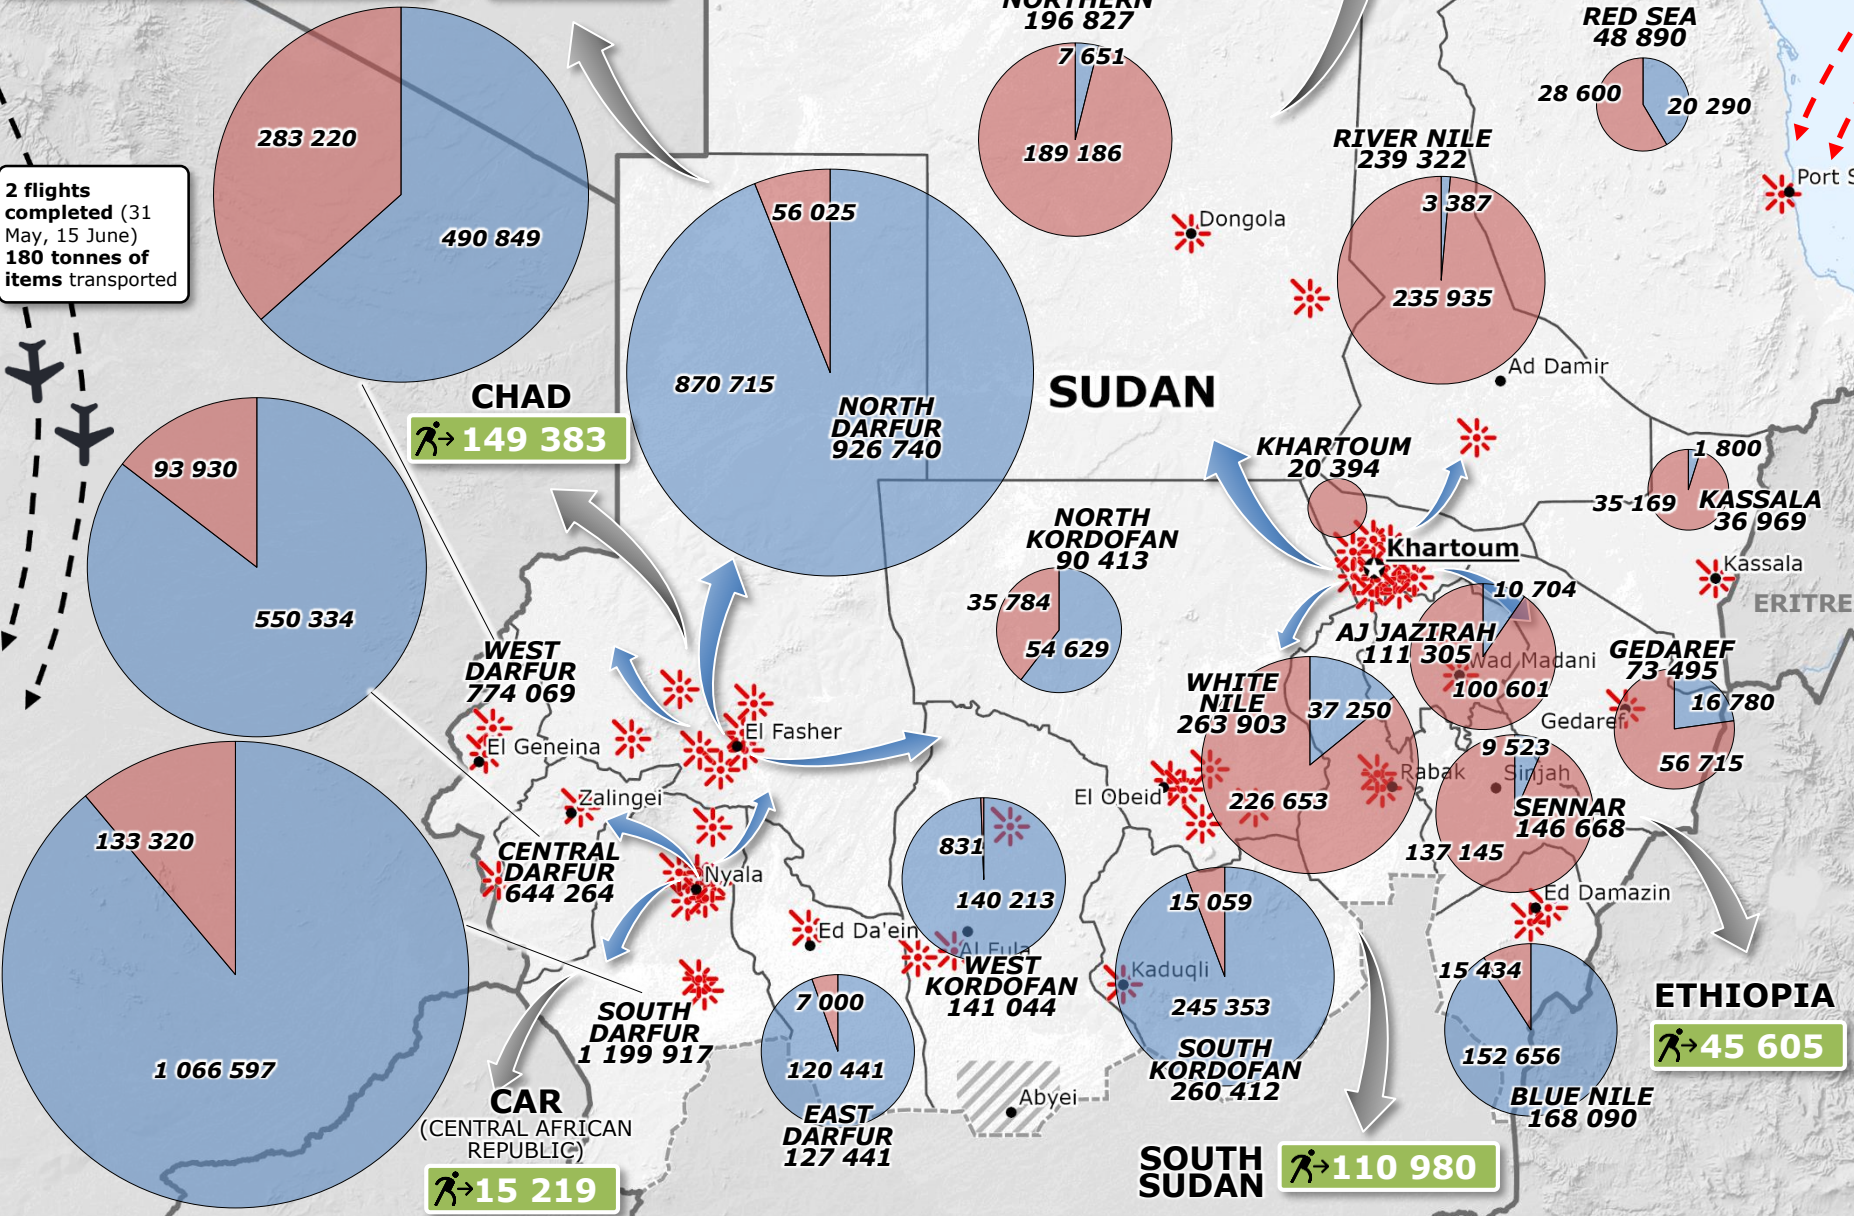

# Sudan – Conflict and population displacement

Internally Displaced Persons  
**1 670 991**  
Cross border movements  
**528 147**

**3 flights completed** (9, 16, 23 May)  
**90 tonnes of items** transported

### Internally Displaced Persons (IDPs)\*

### Population Flows

Source: IOM DTM, as of 13 June

### EHRC\*\* operations

\*Due to the ongoing fighting, many of the reported areas remain largely inaccessible to humanitarian actors and some data remains therefore partial.  
\*\*European Humanitarian Response Capacity.