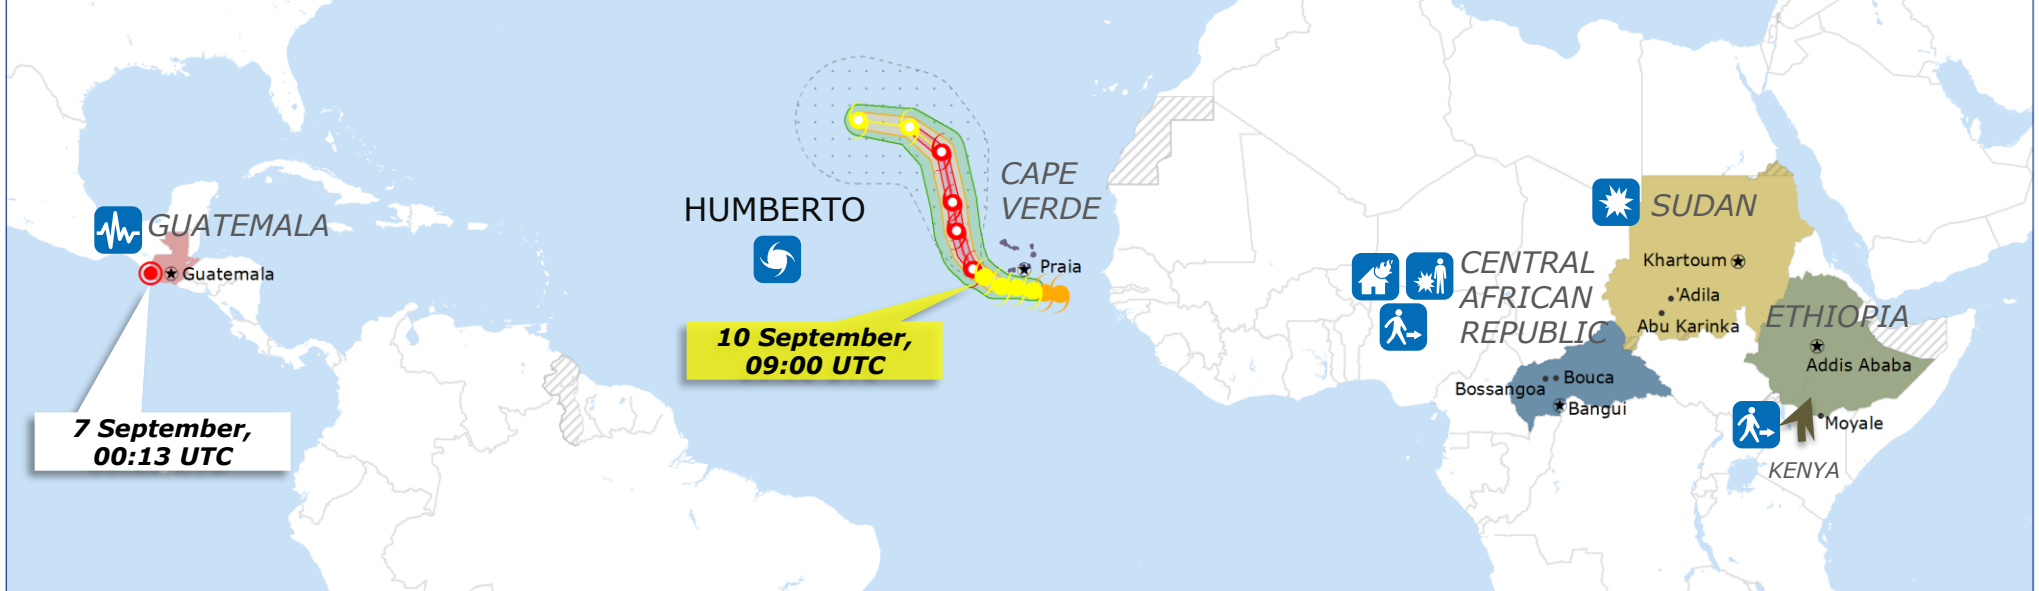

Affected Countries		Tropical Cyclone Position	
Conflict	Tropical Depression	Tropical Storm	Hurricane
Complex Crisis	Tropical Cyclone Track Uncertainty	Tropical Cyclone Wind Buffer	
Refugee Influx	64km/h	92km/h	119km/h
Earthquake	Capital City		
Tropical Cyclone	Earthquake Epicentre		
Disputed Areas			

Cape Verde – Tropical Cyclone HUMBERTO

- On 10 September, 09:00 UTC, HUMBERTO's centre was located ca. 200km SW of the south-westernmost island of Cape Verde. It was a Tropical Storm with max. sustained wind speed of 101km/h.
- In the following 24h, it was forecast to move NW, away from Cape Verde, strengthening into a Hurricane.
- As of 10 September 09:00 UTC, there were no coastal watches or warnings in effect.

(GDACS, NOAA, AP)

Sudan – Conflict in Darfur

- In East Darfur, an estimated 144 000 people have been displaced, following fights between the Reizegat and Ma'aliya tribes that started on 9 August in 'Adila and Abu Karinka localities, according to the Government of Sudan's Humanitarian Aid Commission (HAC).
- The main needs of these people are food, non-food relief supplies, emergency shelter, education, water, and sanitation and health assistance. Access to Adila and Abu Karinka localities is difficult, because of Government restrictions on movement and security concerns.

(ECHO)

7 September, 00:13 UTC

HUMBERTO
CAPE VERDE
Praia
10 September, 09:00 UTC

Guatemala – Earthquake

- Due to the 6.6M earthquake of 7 September 00:13 UTC, there were 135 houses damaged, 63 of which lightly, 56 moderately and 16 severely damaged, as of 9 September, according to CONRED.

(GDACS, CONRED, REDLAC)

Central African Republic – Post-coup crisis

- In the last days, various attacks on different villages in the North West of the country (Benzembé, Bouca and Bossangoa) have been reported. About 60 people have been killed by unidentified armed groups, villages have been burnt and movements of population have also been reported. On 7 September, two national aid workers from INGO ACTED were killed in Bossangoa.

(ECHO)

Ethiopia – Refugees

- Following recent ethnic tensions in Kenya (Moyale), over 25 000 people have fled across the border to Ethiopia. Some of the displaced families are hosted by relatives, while the majority has camped in schools for safety.
- Water, food, medicine or cash assistance is required for the refugees to meet basic needs, as well as non-food items and shelter. The Government of Ethiopia with the support of UNHCR is currently planning a field assessment mission.

(ECHO)