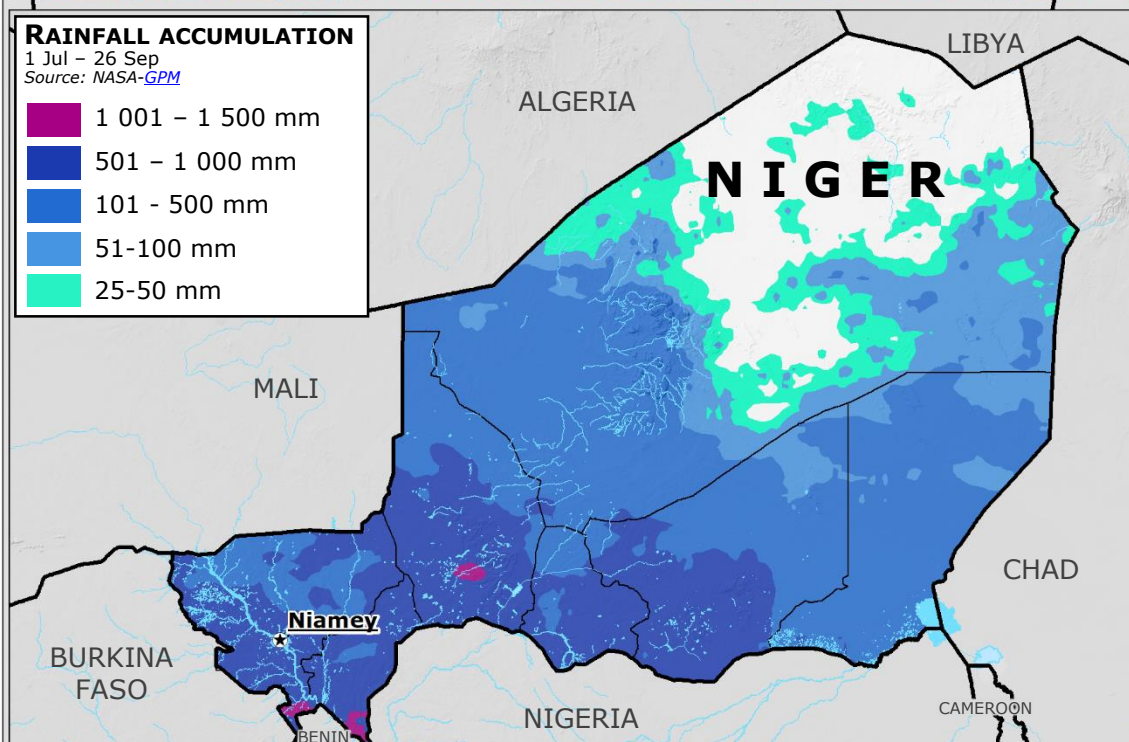

Niger | Severe weather and floods

IMPACT OVERVIEW
Source: DG ECHO, UN OCHA

- 41** Fatalities
- 53** Injured people
- > 148 000** Affected people
- 12 088** Damaged/flooded houses
- ~ 1.8 million ha** Flooded crops

Affected people per Region
Source: DG ECHO, UN OCHA

- 50 000
- 10 001 - 32 000
- 3 001 - 10 000
- 101 - 3 000
- 1 - 100

Legend:
 — Region boundary
 — Country border
 — River, stream
 — Main road
 ■ Built-up area
 Source: JRC GHSL

30-Day reported precipitation* (mm)
28 Aug - 26 Sep
Source: NOAA-CPC

*Values > 50 mm.

© European Union, 2023. Map produced by the JRC. The boundaries and the names shown on this map do not imply official endorsement or acceptance by the European Union.