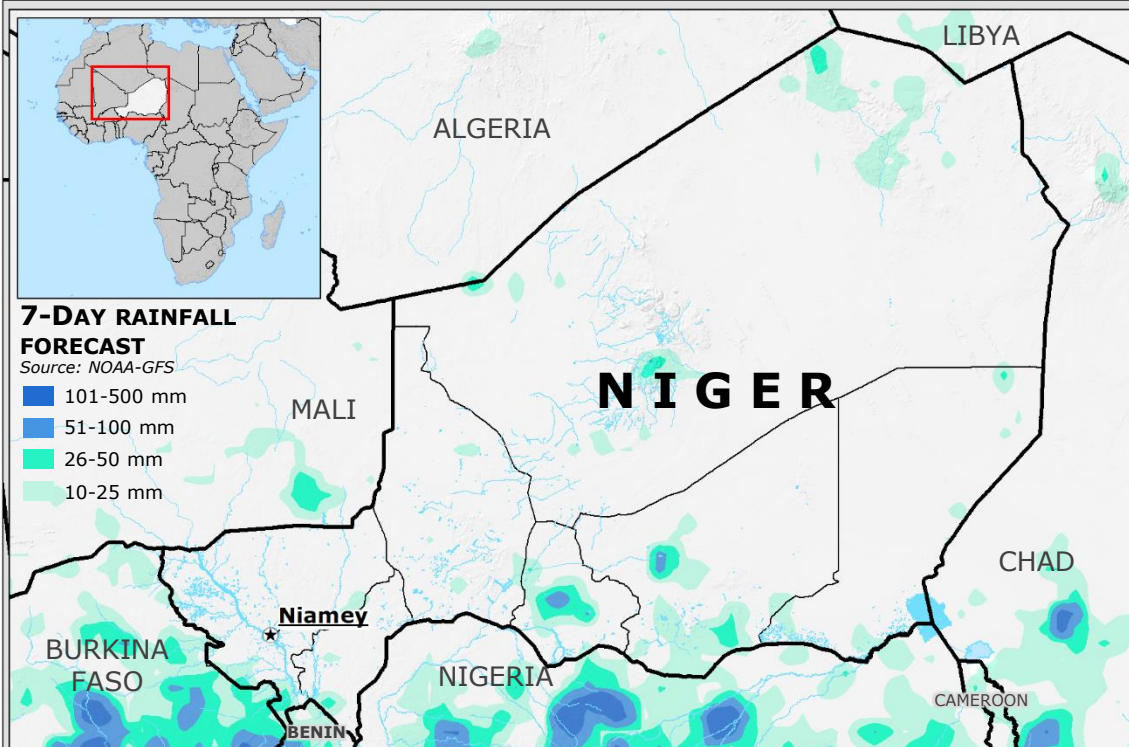

Niger | Severe weather and floods

IMPACT OVERVIEW
Source: DG ECHO, UN OCHA

- 41** Fatalities
- 53** Injured people
- > 148 000** Affected people
- 12 088** Damaged/flooded houses
- ~ 1.8 million ha** Flooded crops

Affected people per Region
Source: DG ECHO, UN OCHA

- 50 000
- 10 001 - 32 000
- 3 001 - 10 000
- 101 - 3 000
- 1 - 100

Legend:
 — Region boundary
 — Country border
 — River, stream
 — Main road
 ■ Built-up area
 Source: JRC GHSL