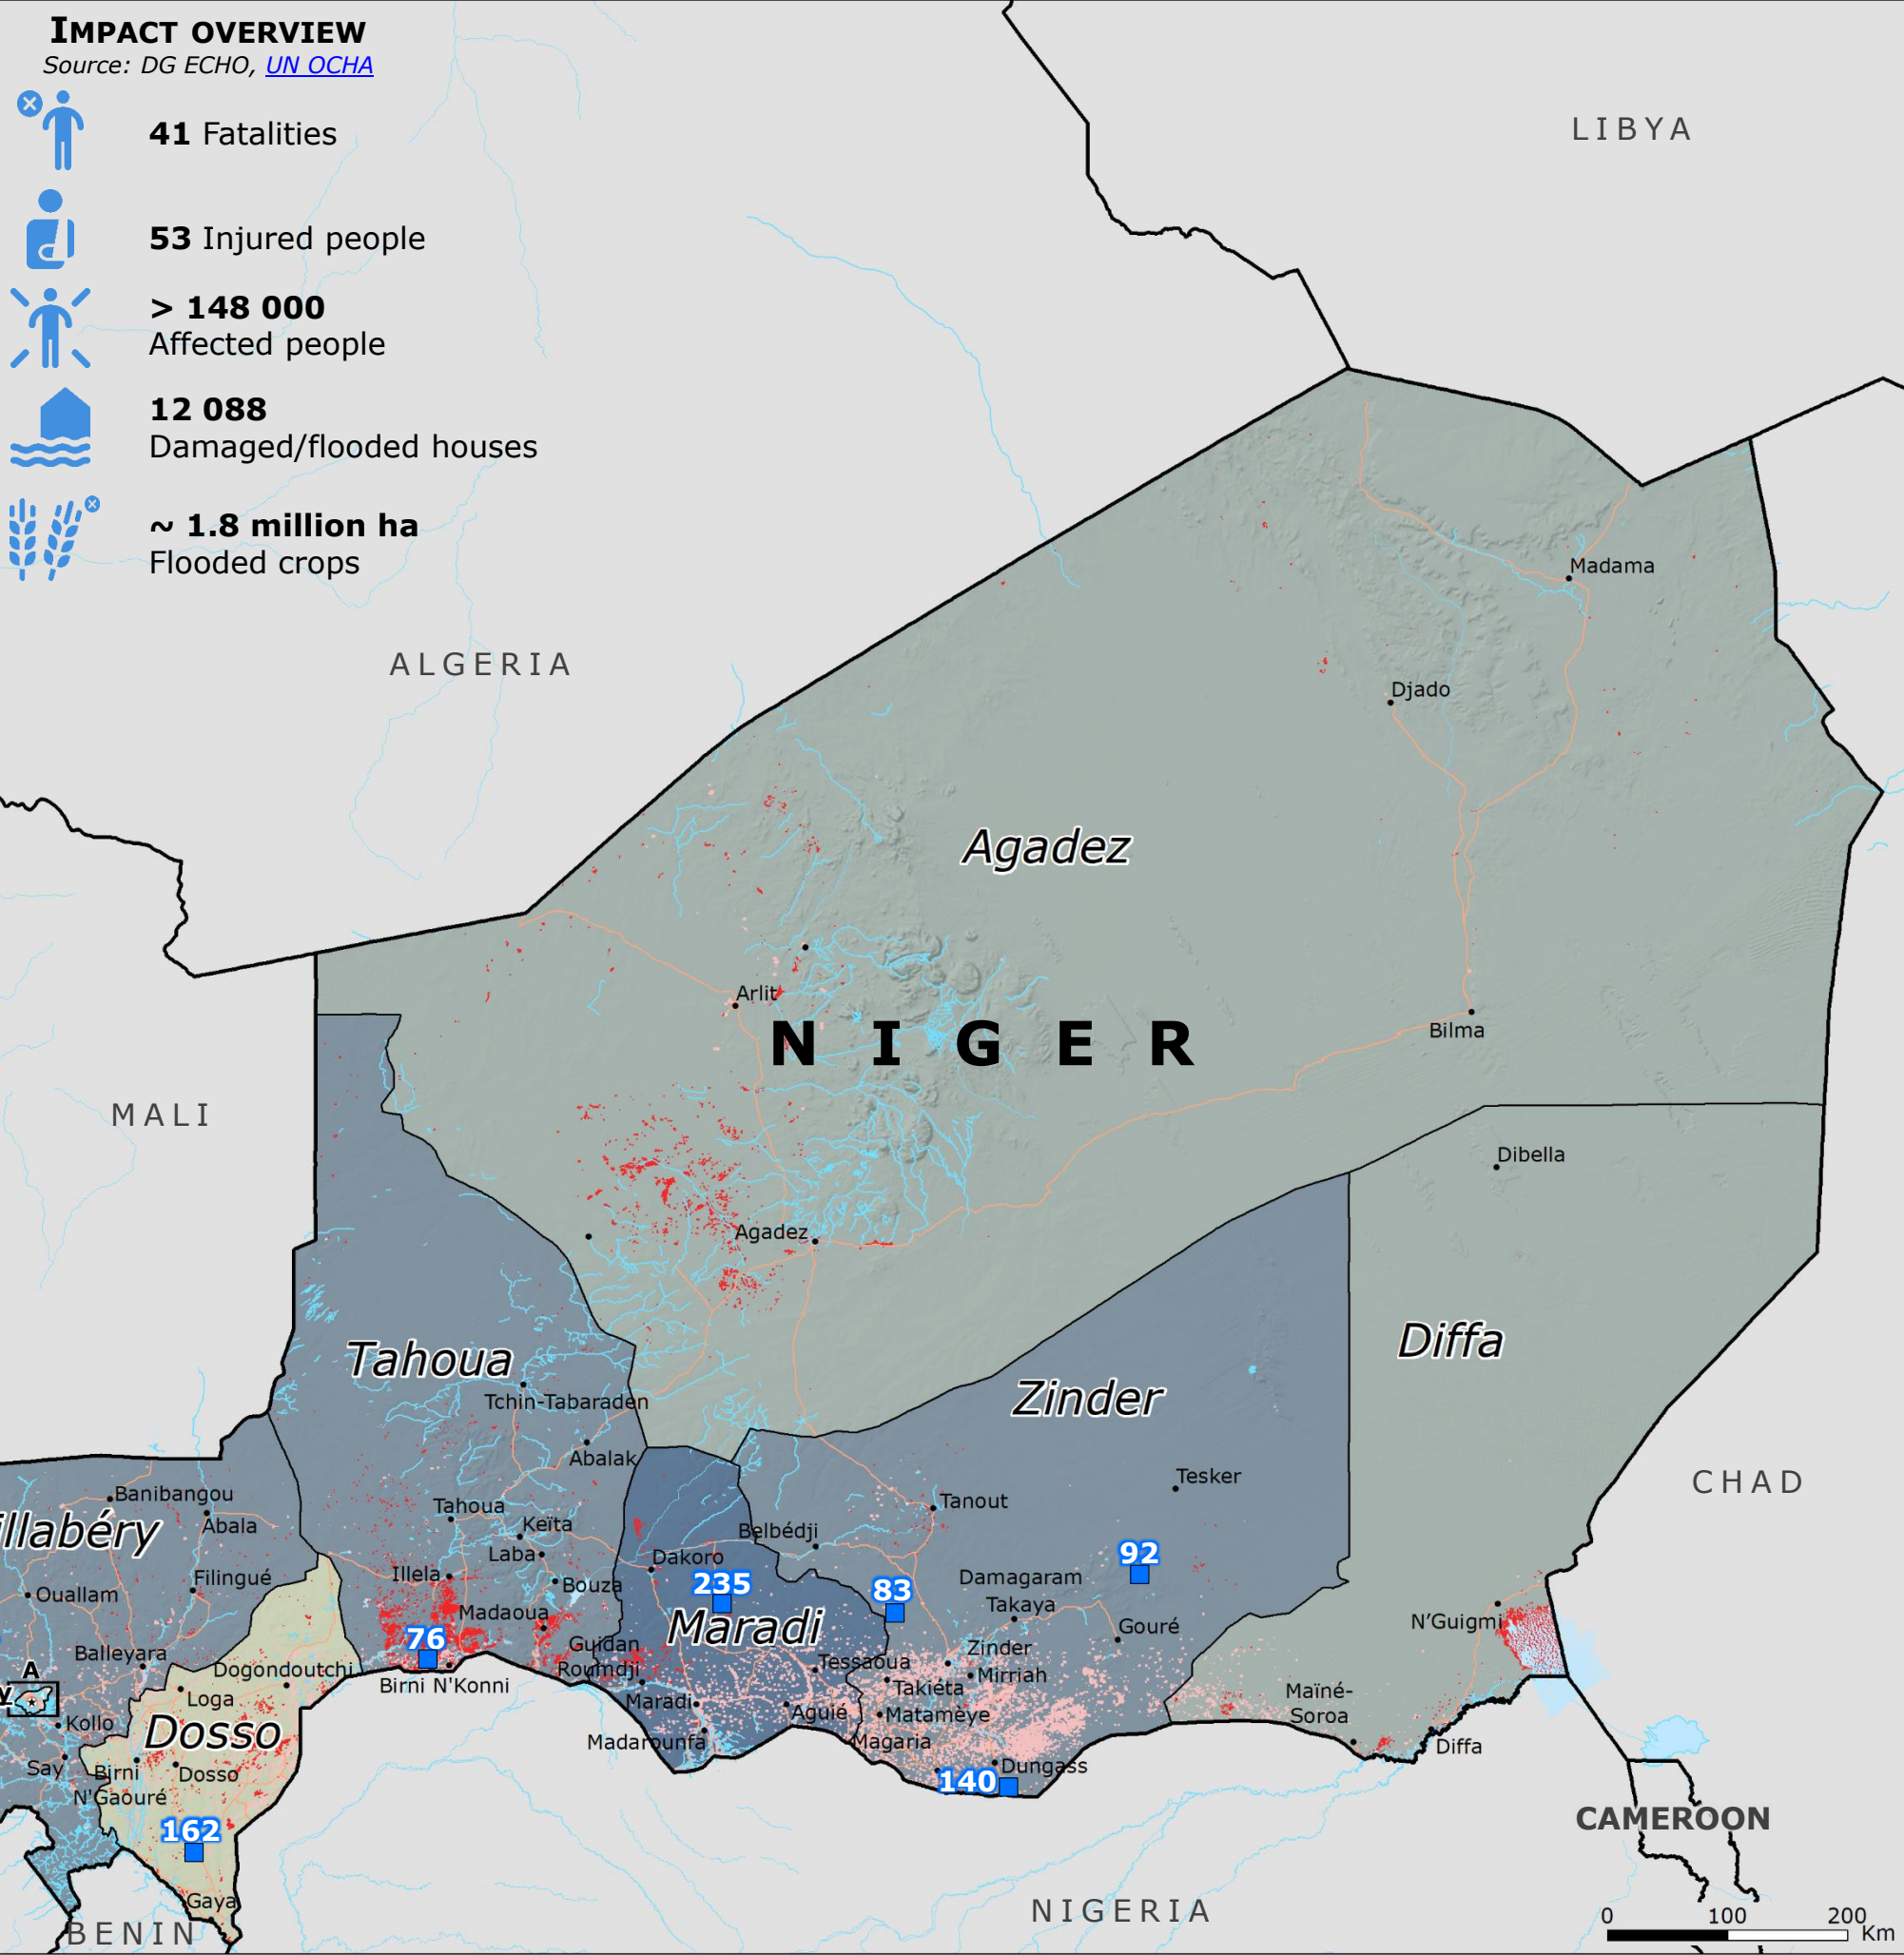

Niger | Severe weather and floods

IMPACT OVERVIEW
Source: DG ECHO, UN OCHA

- 41** Fatalities
- 53** Injured people
- > 148 000** Affected people
- 12 088** Damaged/flooded houses
- ~ 1.8 million ha** Flooded crops

Affected people per Region
Source: DG ECHO, UN OCHA

- 50 000
- 10 001 - 32 000
- 3 001 - 10 000
- 101 - 3 000
- 1 - 100

Legend:
 — Region boundary
 — Country border
 — River, stream
 — Main road
 ■ Built-up area
 Source: JRC GHSL

30-Day reported precipitation* (mm)
28 Aug - 26 Sep
Source: NOAA-CPC

*Values > 50 mm.

© European Union, 2023. Map produced by the JRC. The boundaries and the names shown on this map do not imply official endorsement or acceptance by the European Union.