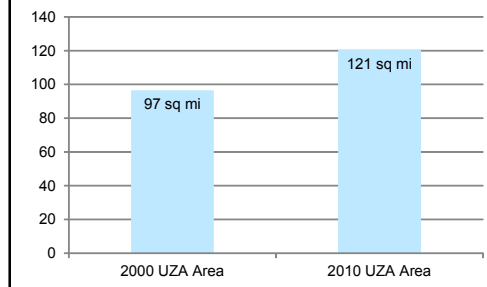

**FORT WALTON BEACH-NAVARRE-WRIGHT
URBANIZED AREAS 2000 - 2010**

CHANGE IN POPULATION

2000 Population	2010 Population
152,741	191,917

CHANGE IN AREA

**FORT WALTON BEACH-NAVARRE-WRIGHT
URBANIZED AREA**

- Roadway
- Nearby 2010 Urbanized Areas
- 2000 Fort Walton Beach-Navarre-Wright Urbanized Area
- 2010 Fort Walton Beach-Navarre-Wright Urbanized Area
- Florida County Boundaries