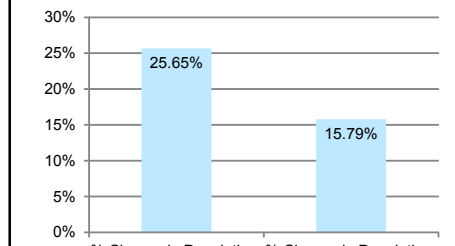

**FORT WALTON BEACH-NAVARRE-WRIGHT
URBANIZED AREAS 2000 - 2010**

CHANGE IN POPULATION

2000 Population	2010 Population
152,741	191,917

CHANGE IN AREA

**FORT WALTON BEACH-NAVARRE-WRIGHT
URBANIZED AREA**

- Roadway
- Nearby 2010 Urbanized Areas
- 2000 Fort Walton Beach-Navarre-Wright Urbanized Area
- 2010 Fort Walton Beach-Navarre-Wright Urbanized Area
- Florida County Boundaries