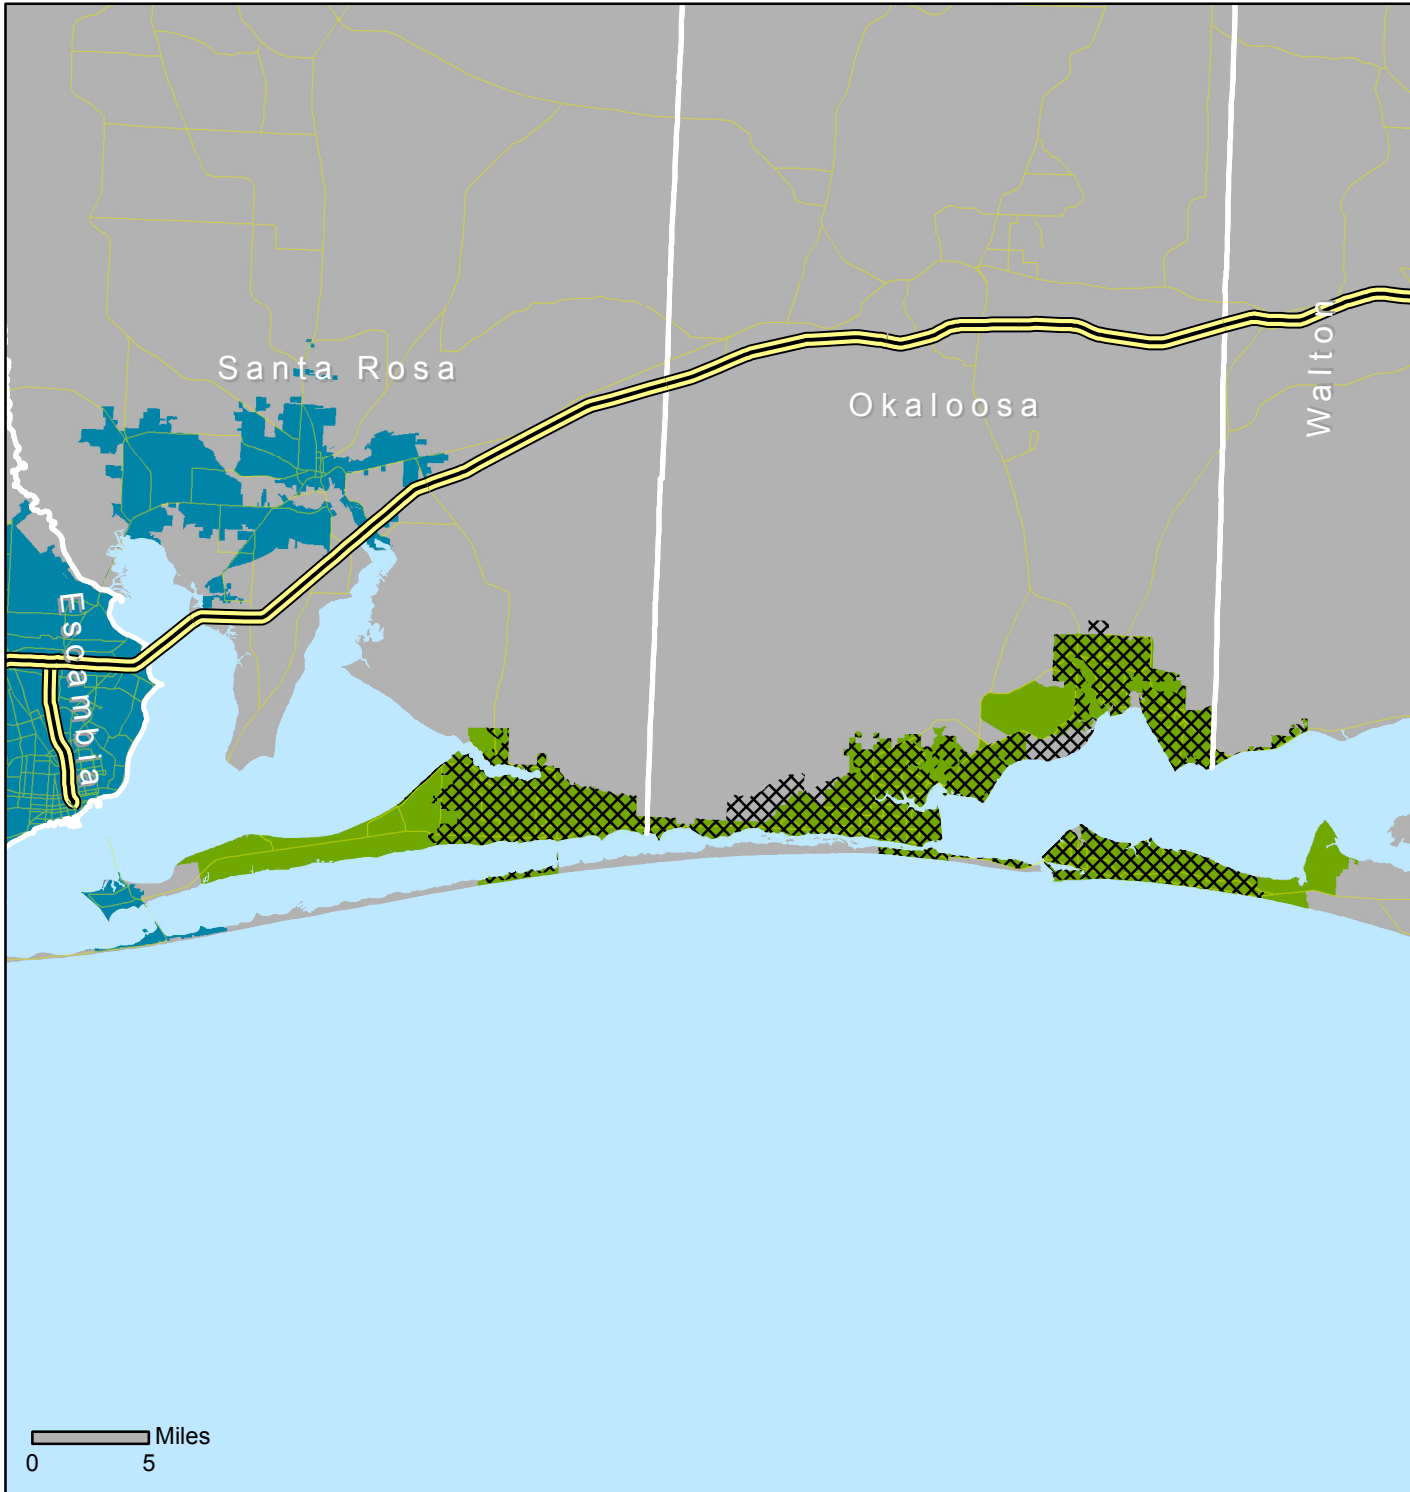

**FORT WALTON BEACH-NAVARRE-WRIGHT
URBANIZED AREAS 2000 - 2010**

CHANGE IN POPULATION

2000 Population	2010 Population
152,741	191,917

CHANGE IN AREA

**FORT WALTON BEACH-NAVARRE-WRIGHT
URBANIZED AREA**

- Roadway
- Nearby 2010 Urbanized Areas
- 2000 Fort Walton Beach-Navarre-Wright Urbanized Area
- 2010 Fort Walton Beach-Navarre-Wright Urbanized Area
- Florida County Boundaries